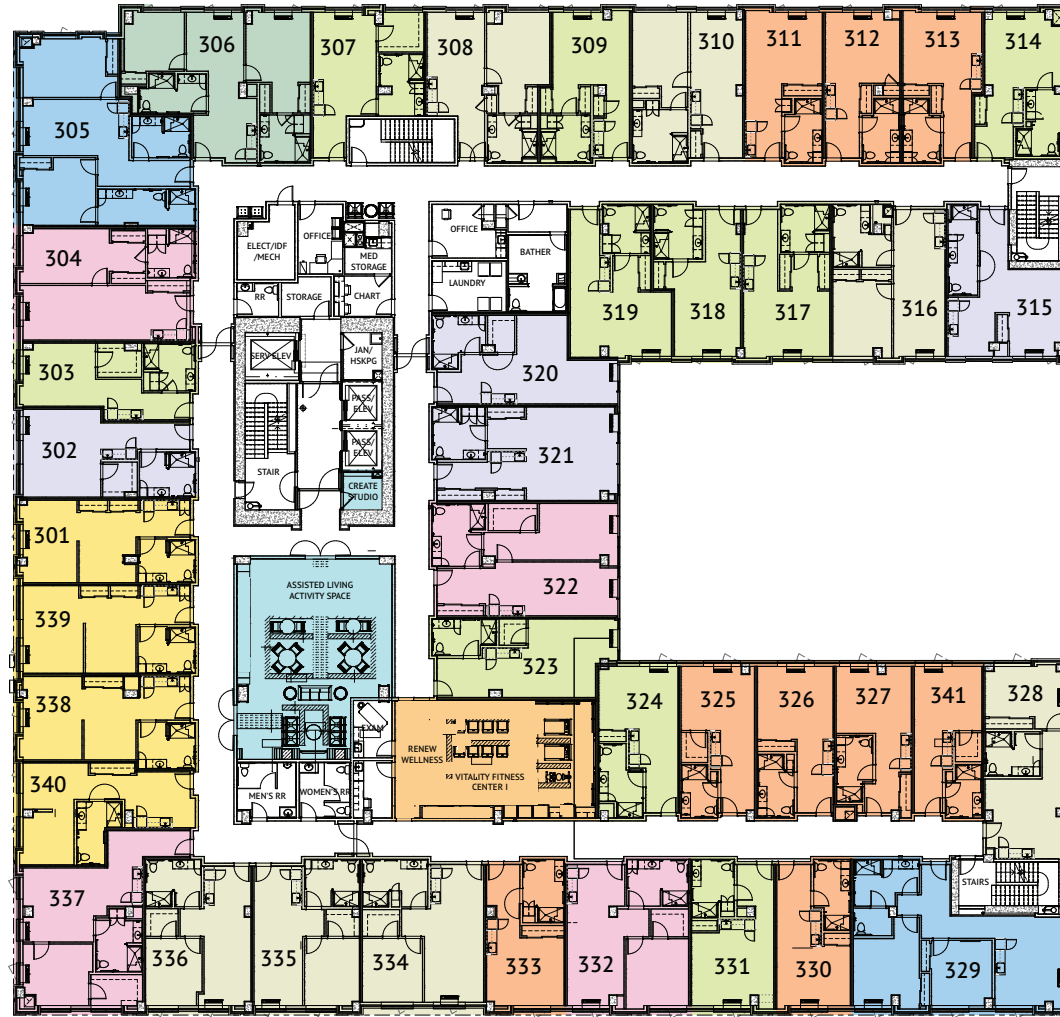

NW 13th

- Lovejoy
- Flanders

---

- Restaurants
- Engagement
- Wellness

NW Quimby

FIRST FLOOR

Floor plans are not to scale and are shown for comparative purposes only.  
Actual apartment floor plans may have minor variations.

NW 13th

- Burnside
- Broadway
- Hawthorne
- Fremont
- Morrison
- St. Johns
- Steele
- Marquam

- 
- Restaurants
  - Engagement
  - Wellness

NW Quimby

SECOND FLOOR

Floor plans are not to scale and are shown for comparative purposes only.  
Actual apartment floor plans may have minor variations.

NW 13th

- Burnside
- Broadway
- Hawthorne
- Fremont
- Morrison
- St. Johns
- Steele
- Marquam

- 
- Restaurants
  - Engagement
  - Wellness

NW Quimby

THIRD FLOOR

Floor plans are not to scale and are shown for comparative purposes only.  
Actual apartment floor plans may have minor variations.

NW 13th

NE View - Fremont  
Bridge View

- Restaurants
- Engagement
- Wellness

SE View - Mt. Hood

FOURTH FLOOR

NW Quimby

Floor plans are not to scale and are shown for comparative purposes only.  
Actual apartment floor plans may have minor variations.