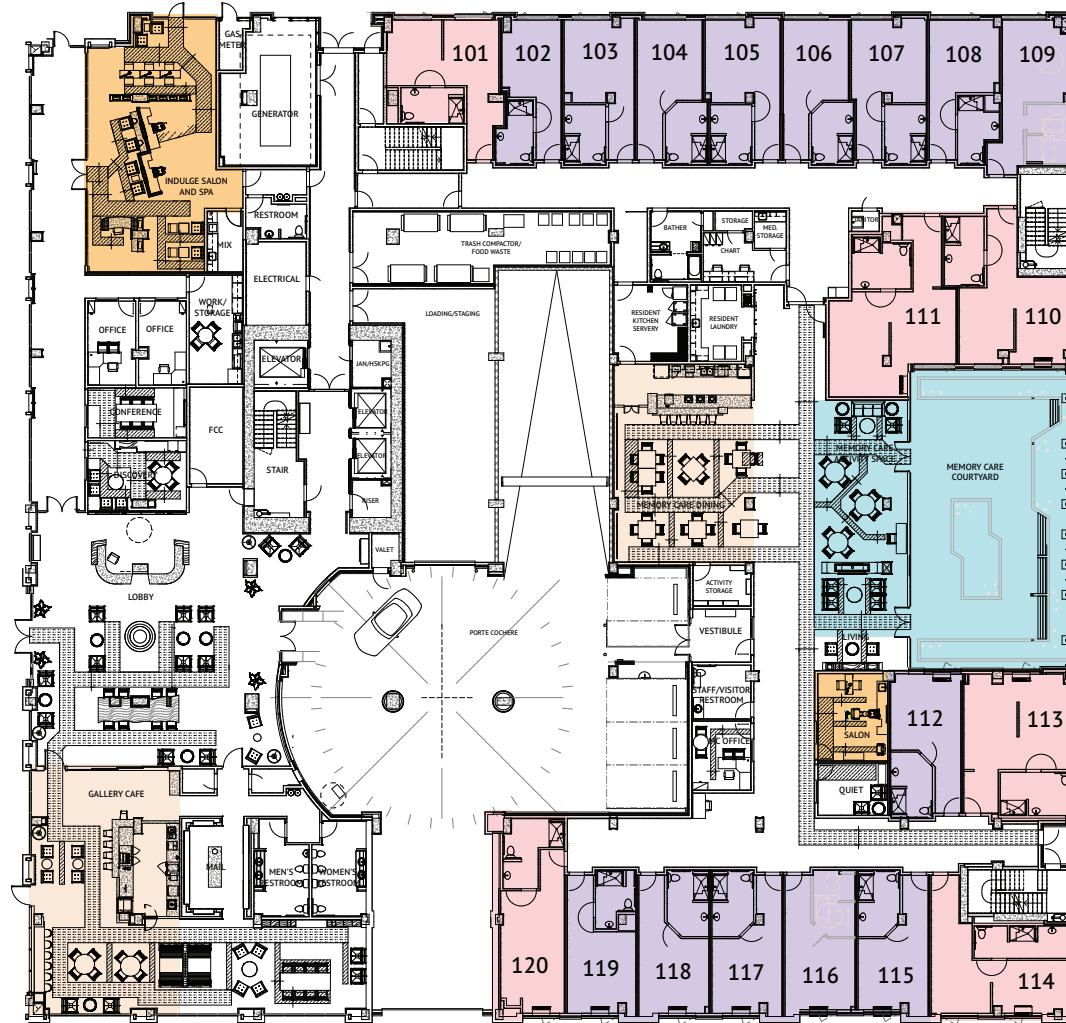

NW 13th

- Lovejoy
- Flanders

---

- Restaurants
- Engagement
- Wellness

NW Quimby

FIRST FLOOR

Floor plans are not to scale and are shown for comparative purposes only.  
Actual apartment floor plans may have minor variations.

NW 13th

- Burnside
- Broadway
- Hawthorne
- Fremont
- Morrison
- St. Johns
- Steele
- Marquam

- 
- Restaurants
  - Engagement
  - Wellness

NW Quimby

SECOND FLOOR

Floor plans are not to scale and are shown for comparative purposes only.  
Actual apartment floor plans may have minor variations.

NW 13th

- Burnside
- Broadway
- Hawthorne
- Fremont
- Morrison
- St. Johns
- Steele
- Marquam

- 
- Restaurants
  - Engagement
  - Wellness

NW Quimby

THIRD FLOOR

Floor plans are not to scale and are shown for comparative purposes only.  
Actual apartment floor plans may have minor variations.

NW 13th

NE View - Fremont  
Bridge View

- Restaurants
- Engagement
- Wellness

SE View - Mt. Hood

FOURTH FLOOR

NW Quimby

Floor plans are not to scale and are shown for comparative purposes only.  
Actual apartment floor plans may have minor variations.