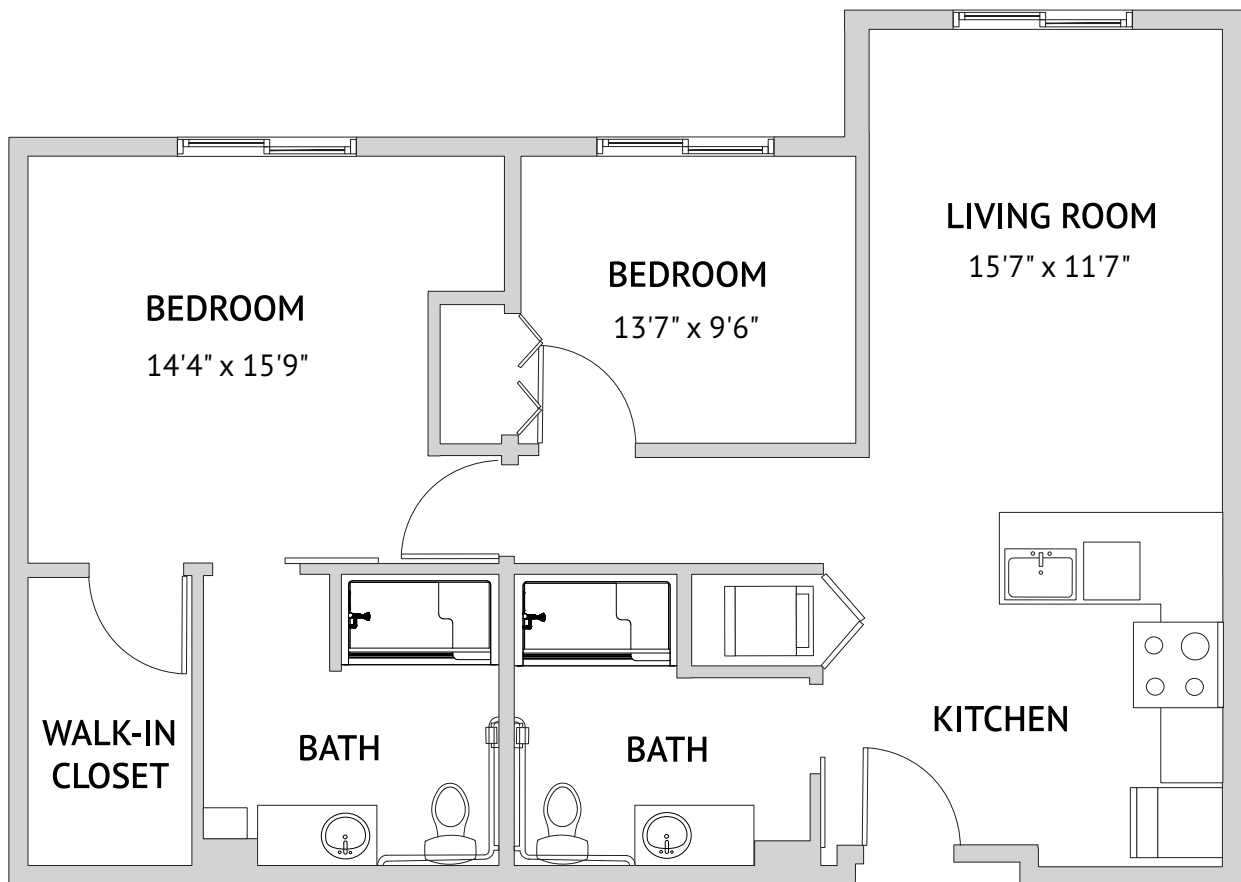

ZANJERO – TWO BEDROOM
1040 Square Feet

Floor plans are not to scale and are shown for comparative purposes only.
Actual apartment floor plans may have minor variations.