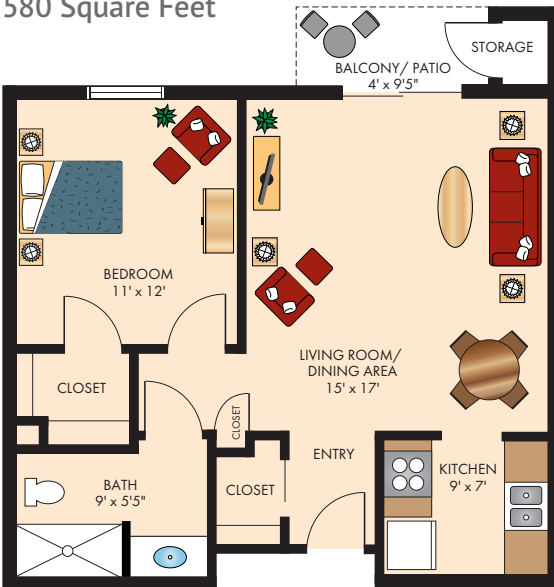

THE TOWN CENTER

Floor Plans

ACACIA ONE BEDROOM 430 Square Feet

CAMELLIA TWO BEDROOM WITH ONE BATH 760 Square Feet

BOUGAINVILLEA ONE BEDROOM 580 Square Feet

DAYLILY TWO BEDROOM WITH TWO BATH 990 Square Feet

Floor plans are not to scale and are shown for comparative purposes only.
Actual apartment floor plans may have minor variations.