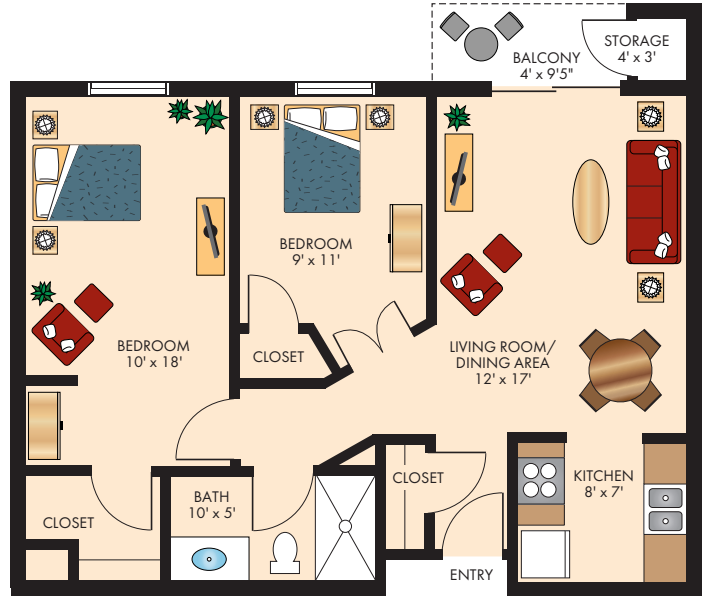

THE TOWN CENTER

Floor Plans

ACACIA ONE BEDROOM 430 Square Feet

CAMELLIA TWO BEDROOM WITH ONE BATH 760 Square Feet

BOUGAINVILLEA ONE BEDROOM 580 Square Feet

DAYLILY TWO BEDROOM WITH TWO BATH 990 Square Feet

Floor plans are not to scale and are shown for comparative purposes only.
Actual apartment floor plans may have minor variations.