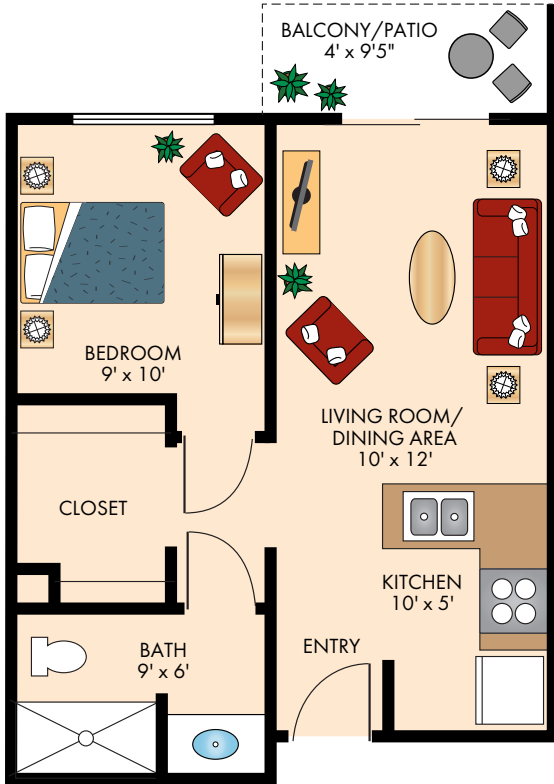

THE TOWN CENTER

Floor Plans

ACACIA ONE BEDROOM 430 Square Feet

CAMELLIA TWO BEDROOM WITH ONE BATH 760 Square Feet

BOUGAINVILLEA ONE BEDROOM 580 Square Feet

DAYLILY TWO BEDROOM WITH TWO BATH 990 Square Feet

Floor plans are not to scale and are shown for comparative purposes only.
Actual apartment floor plans may have minor variations.