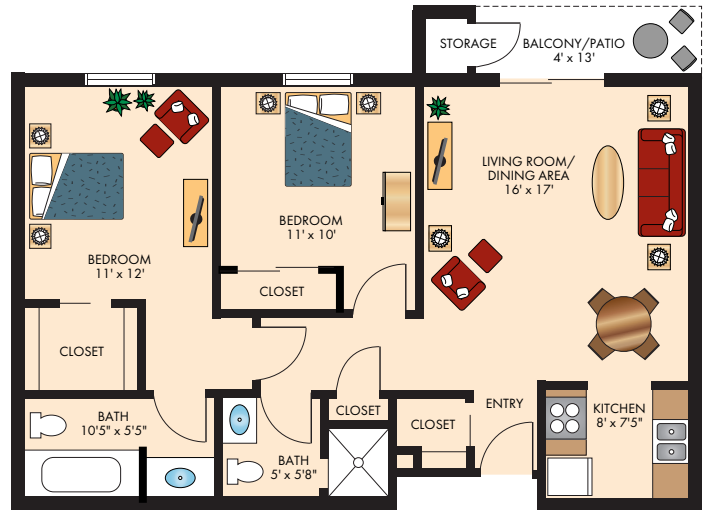

THE TOWN CENTER

Floor Plans

ACACIA ONE BEDROOM 430 Square Feet

CAMELLIA TWO BEDROOM WITH ONE BATH 760 Square Feet

BOUGAINVILLEA ONE BEDROOM 580 Square Feet

DAYLILY TWO BEDROOM WITH TWO BATH 990 Square Feet

Floor plans are not to scale and are shown for comparative purposes only.
Actual apartment floor plans may have minor variations.