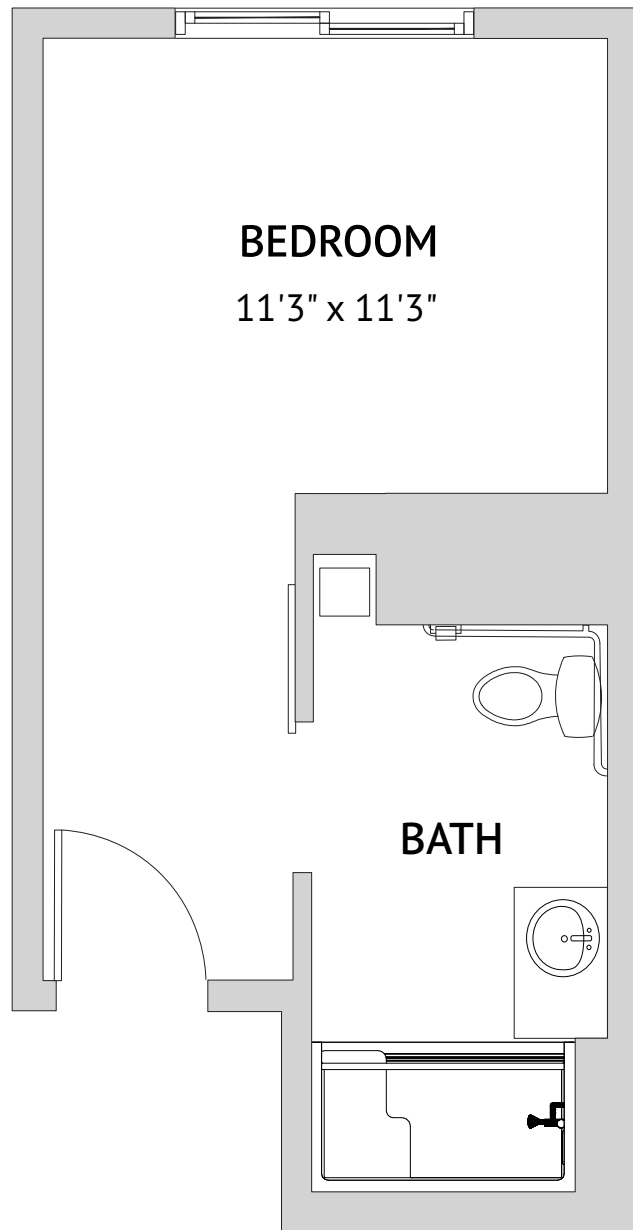

**CACTUS TRIBUTE – STUDIO**

272 Square Feet

Floor plans are not to scale and are shown for comparative purposes only.  
Actual apartment floor plans may have minor variations.