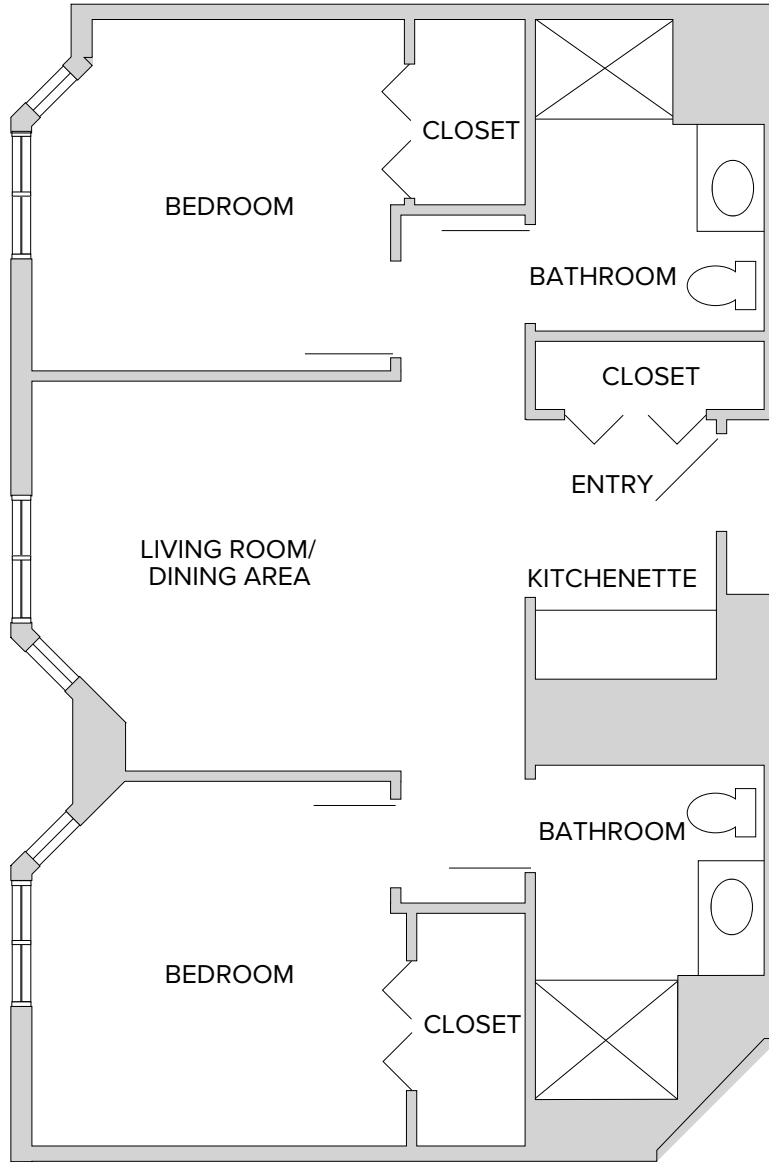

## 2 Bedroom 2 Bathroom: Seine

600 Square Feet

## 2 Bedroom 1 Bathroom: Tiber

560 Square Feet

1 RiverVue Place • Tuckahoe, NY 10707 • 914-768-6000 • [rivervue.watermarkcommunities.com](http://rivervue.watermarkcommunities.com)

*Floor plans are not to scale and are shown for comparative purposes only. Actual apartment floor plans may have minor variations.*