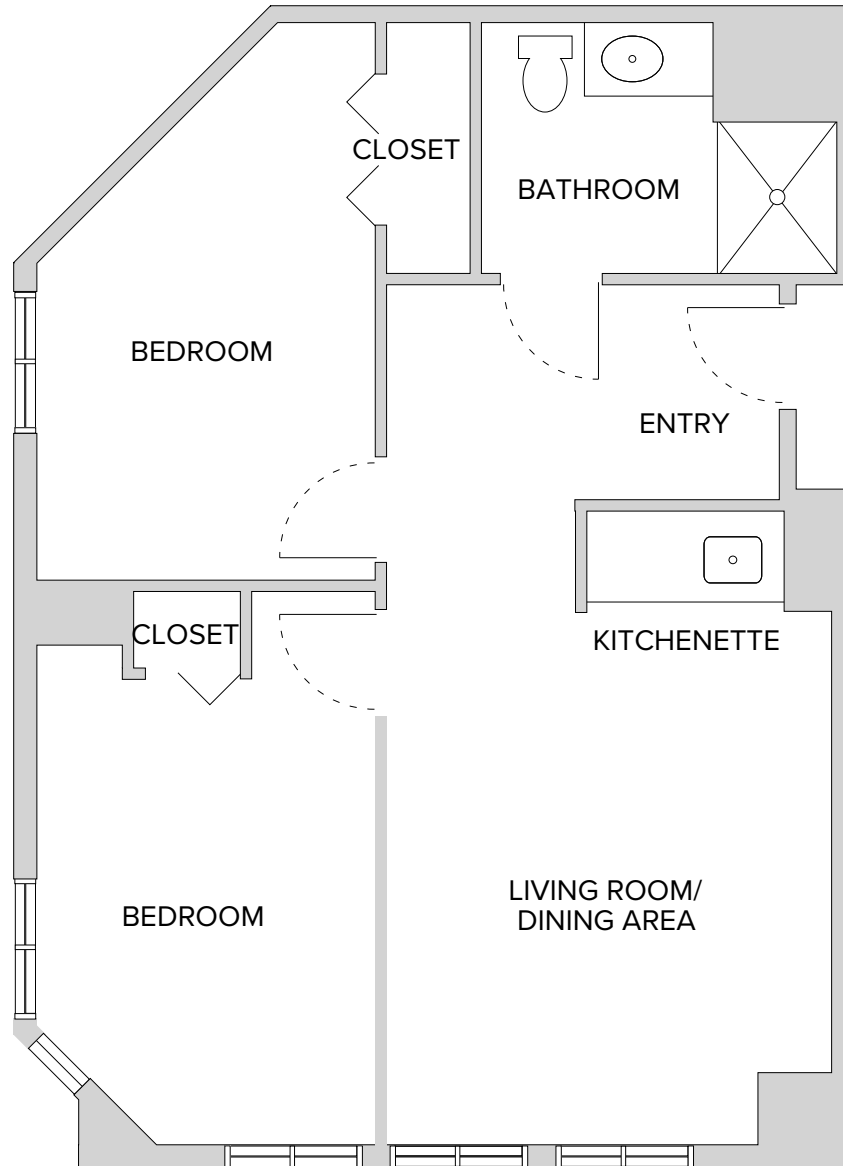

## 2 Bedroom 2 Bathroom: Seine

600 Square Feet

## 2 Bedroom 1 Bathroom: Tiber

560 Square Feet

1 RiverVue Place • Tuckahoe, NY 10707 • 914-768-6000 • [rivervue.watermarkcommunities.com](http://rivervue.watermarkcommunities.com)

*Floor plans are not to scale and are shown for comparative purposes only. Actual apartment floor plans may have minor variations.*