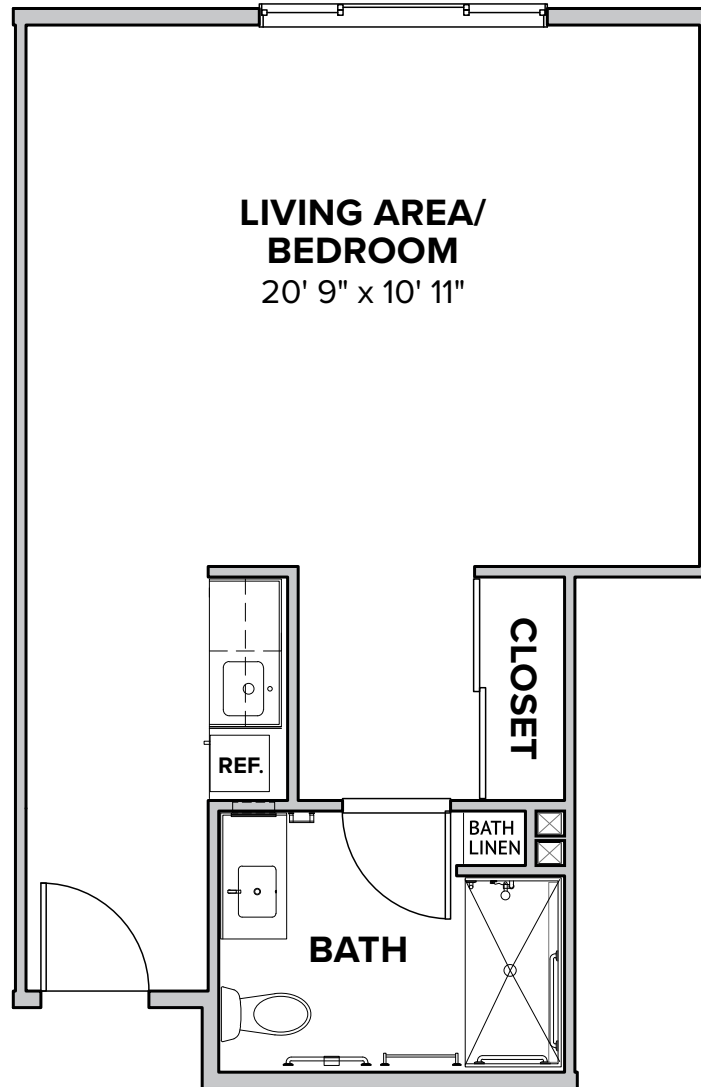

Newport Bay – Alcove
467 Square Feet

Senior Living Floor Plan

27762 Forbes Road, Laguna Niguel, CA 92677 | 949-899-8175 | watermarklagunaniguel.com

Floor plans are not to scale and are shown for comparative purposes only. Actual apartment floor plans may have minor variations.

Bolsa Chica – Large Alcove
545 Square Feet

Senior Living Floor Plan

27762 Forbes Road, Laguna Niguel, CA 92677 | 949-899-8175 | watermarklagunaniguel.com

Floor plans are not to scale and are shown for comparative purposes only. Actual apartment floor plans may have minor variations.