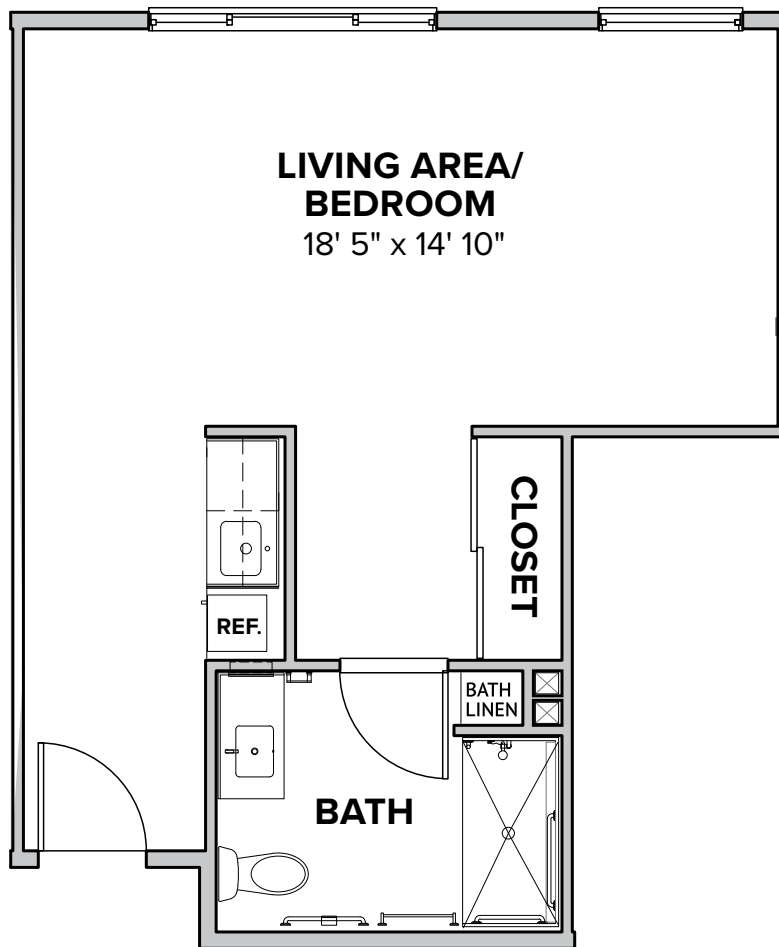

Newport Bay – Alcove
467 Square Feet

Senior Living Floor Plan

27762 Forbes Road, Laguna Niguel, CA 92677 | 949-899-8175 | watermarklagunaniguel.com

Floor plans are not to scale and are shown for comparative purposes only. Actual apartment floor plans may have minor variations.

Bolsa Chica – Large Alcove
545 Square Feet

Senior Living Floor Plan

27762 Forbes Road, Laguna Niguel, CA 92677 | 949-899-8175 | watermarklagunaniguel.com

Floor plans are not to scale and are shown for comparative purposes only. Actual apartment floor plans may have minor variations.