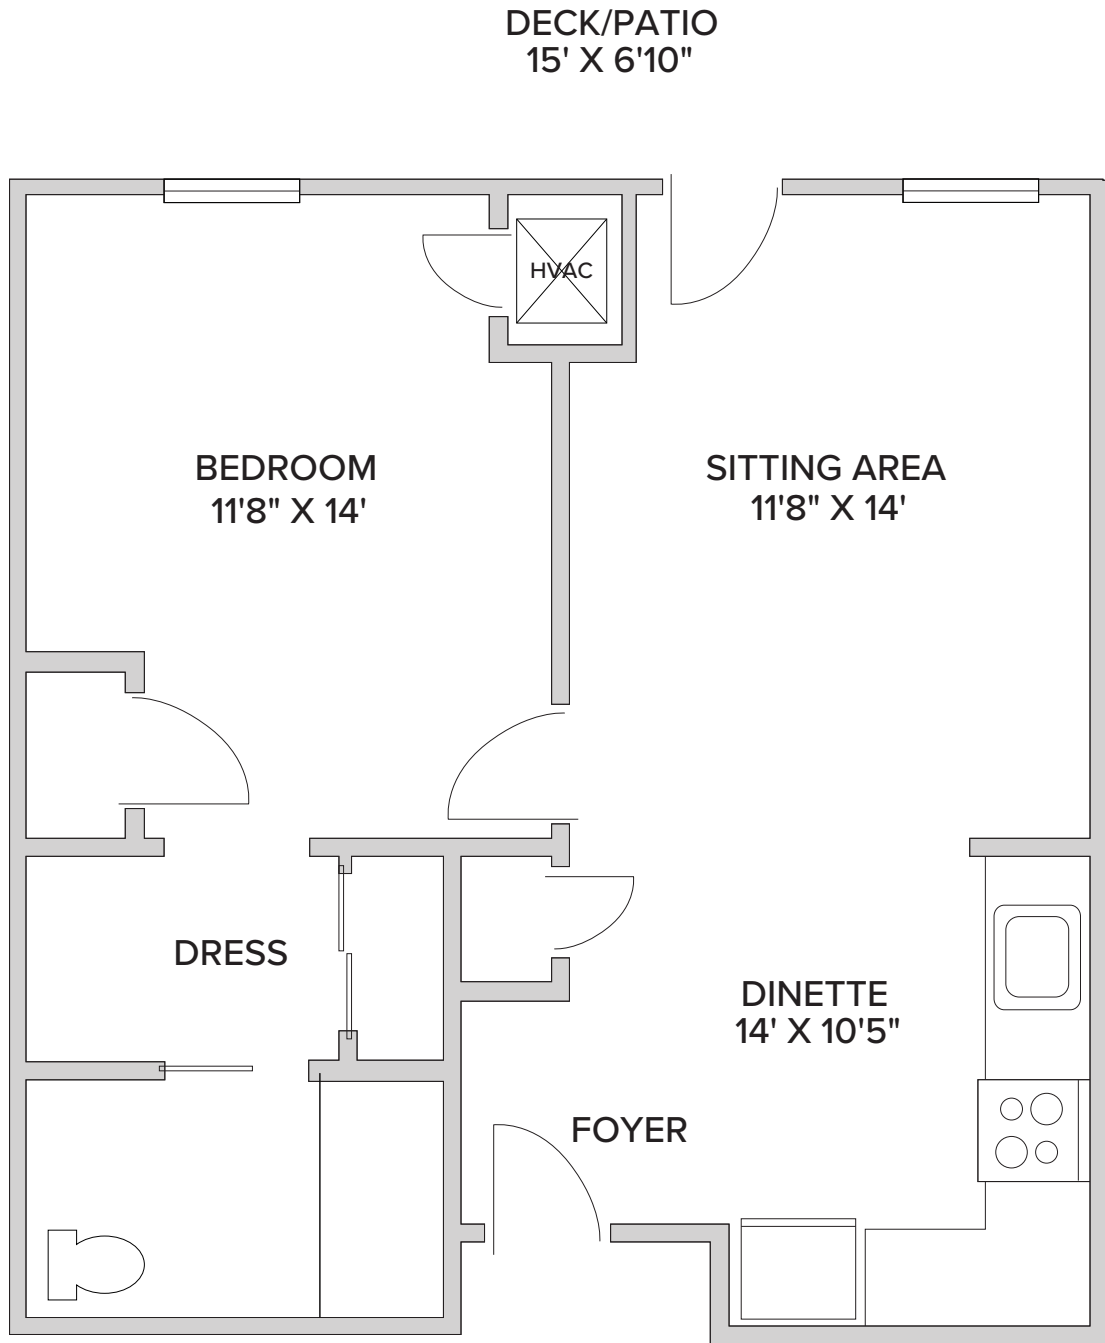

Redwood – One Bedroom

562 Square Feet

5877 Pleasant Hill Road | Milford, OH 45150 | 513-831-5222 | PinebrookLiving.com

Floor plans are not to scale and are shown for comparative purposes only. Actual apartment floor plans may have minor variations.

Spruce – One Bedroom (with balcony)

612 Square Feet

5877 Pleasant Hill Road | Milford, OH 45150 | 513-831-5222 | PinebrookLiving.com

Floor plans are not to scale and are shown for comparative purposes only. Actual apartment floor plans may have minor variations.

Spruce – One Bedroom (without balcony)

612 Square Feet

5877 Pleasant Hill Road | Milford, OH 45150 | 513-831-5222 | PinebrookLiving.com

Floor plans are not to scale and are shown for comparative purposes only. Actual apartment floor plans may have minor variations.

White Pine – One Bedroom

661 Square Feet

5877 Pleasant Hill Road | Milford, OH 45150 | 513-831-5222 | PinebrookLiving.com

Floor plans are not to scale and are shown for comparative purposes only. Actual apartment floor plans may have minor variations.