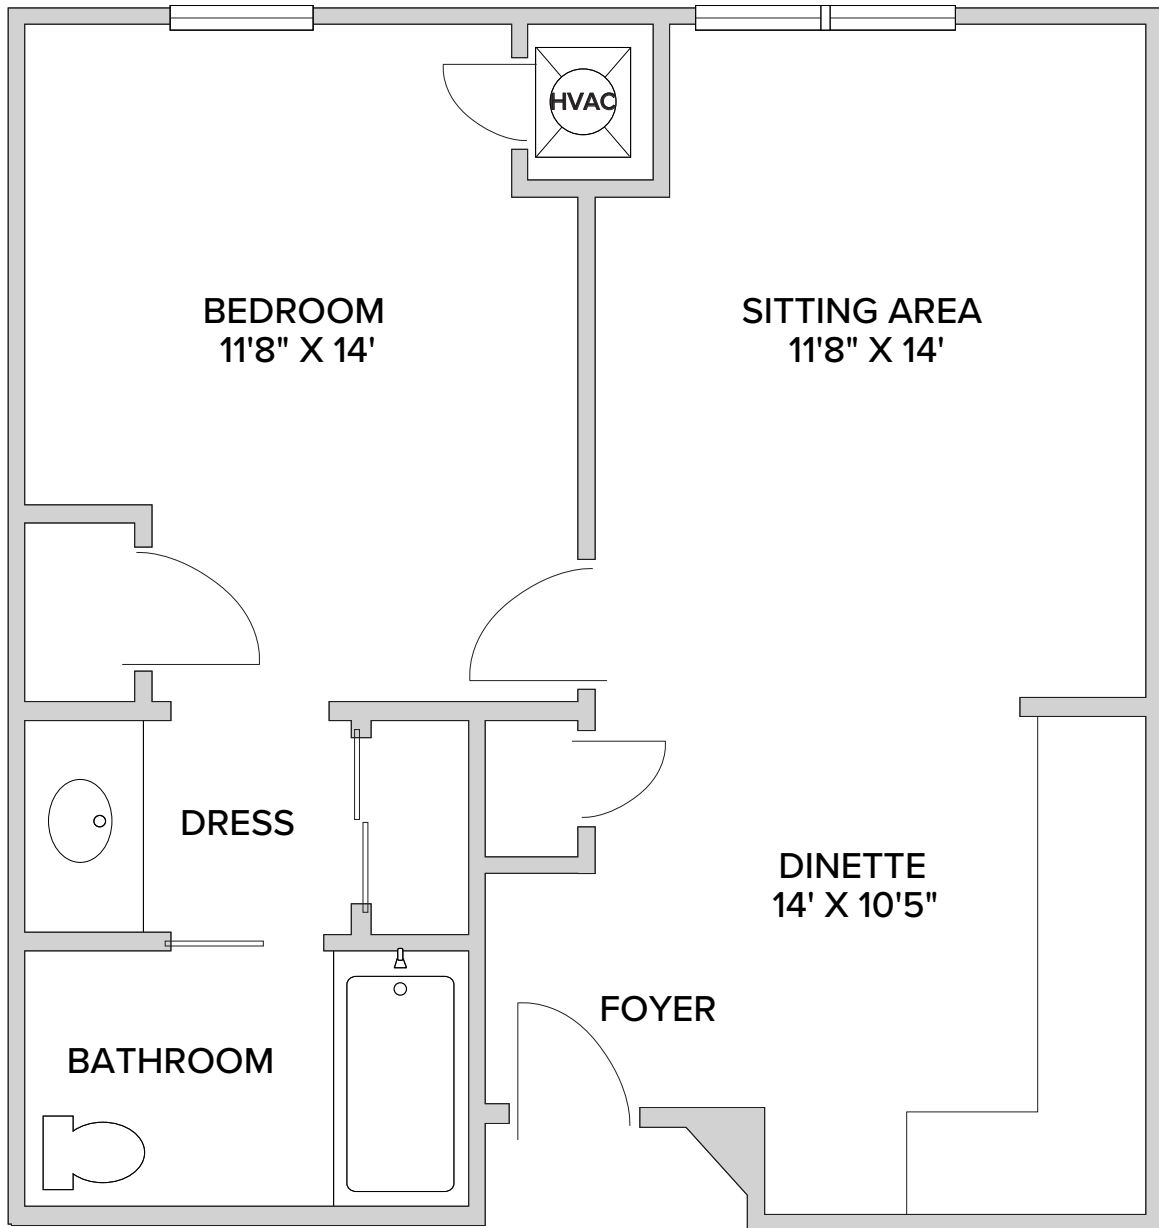

Redwood – One Bedroom

562 Square Feet

5877 Pleasant Hill Road | Milford, OH 45150 | 513-831-5222 | PinebrookLiving.com

Floor plans are not to scale and are shown for comparative purposes only. Actual apartment floor plans may have minor variations.

Spruce – One Bedroom (with balcony)

612 Square Feet

5877 Pleasant Hill Road | Milford, OH 45150 | 513-831-5222 | PinebrookLiving.com

Floor plans are not to scale and are shown for comparative purposes only. Actual apartment floor plans may have minor variations.

Spruce – One Bedroom (without balcony)

612 Square Feet

5877 Pleasant Hill Road | Milford, OH 45150 | 513-831-5222 | PinebrookLiving.com

Floor plans are not to scale and are shown for comparative purposes only. Actual apartment floor plans may have minor variations.

White Pine – One Bedroom

661 Square Feet

5877 Pleasant Hill Road | Milford, OH 45150 | 513-831-5222 | PinebrookLiving.com

Floor plans are not to scale and are shown for comparative purposes only. Actual apartment floor plans may have minor variations.