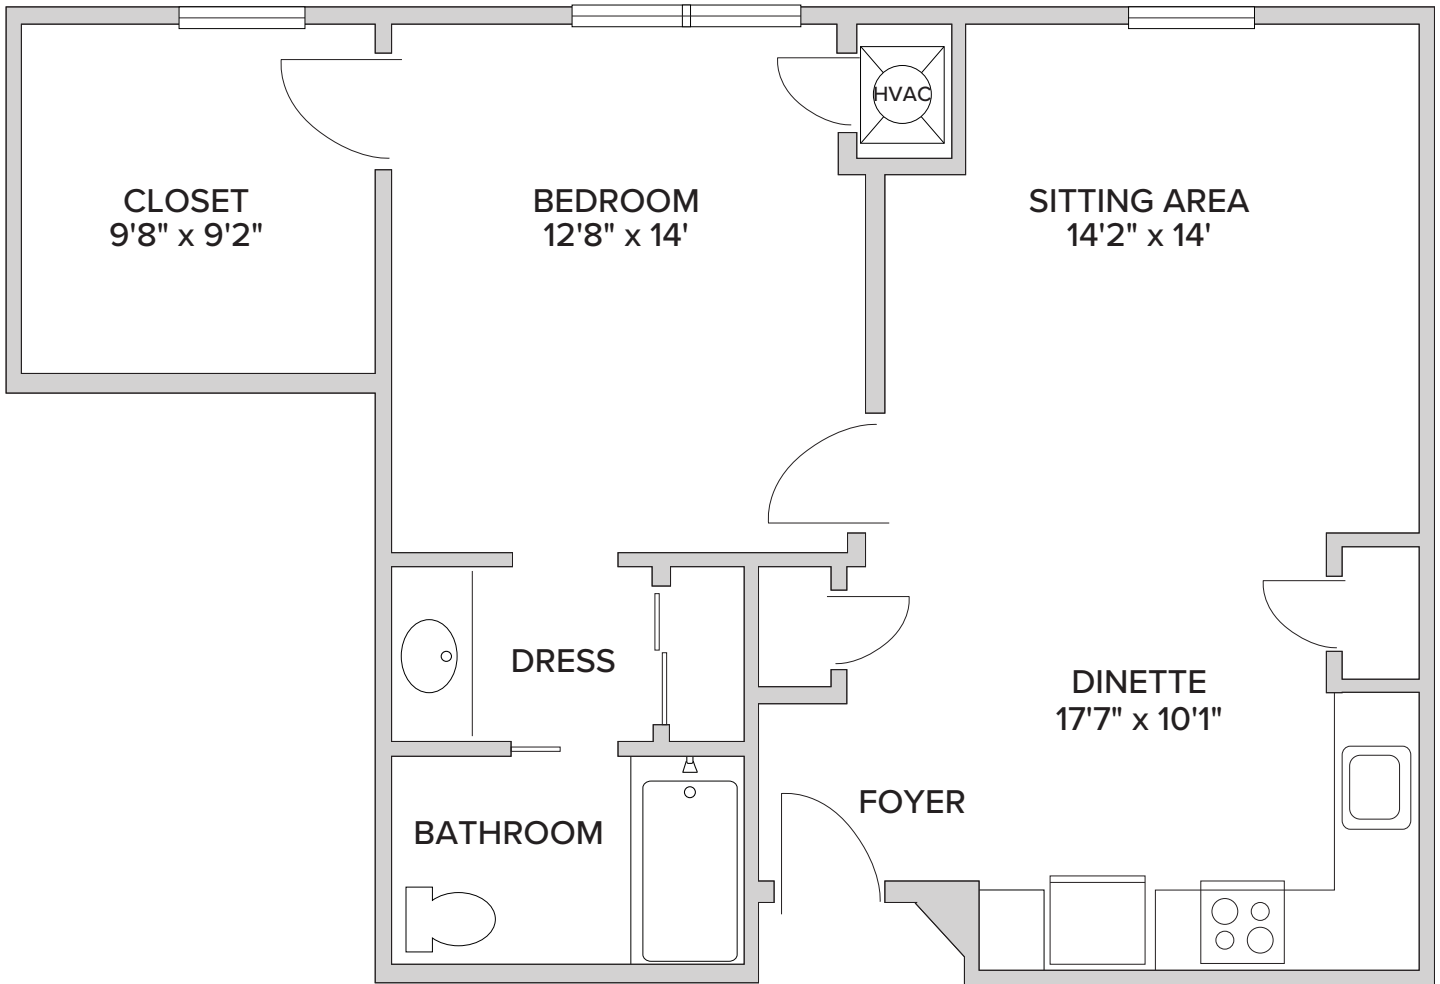

White Pine – One Bedroom

661 Square Feet

5877 Pleasant Hill Road | Milford, OH 45150 | 513-831-5222 | PinebrookLiving.com

Floor plans are not to scale and are shown for comparative purposes only. Actual apartment floor plans may have minor variations.

Torrey – One Bedroom

664 Square Feet

5877 Pleasant Hill Road | Milford, OH 45150 | 513-831-5222 | PinebrookLiving.com

Floor plans are not to scale and are shown for comparative purposes only. Actual apartment floor plans may have minor variations.

Sugar Pine – One Bedroom

784 Square Feet

5877 Pleasant Hill Road | Milford, OH 45150 | 513-831-5222 | PinebrookLiving.com

Floor plans are not to scale and are shown for comparative purposes only. Actual apartment floor plans may have minor variations.