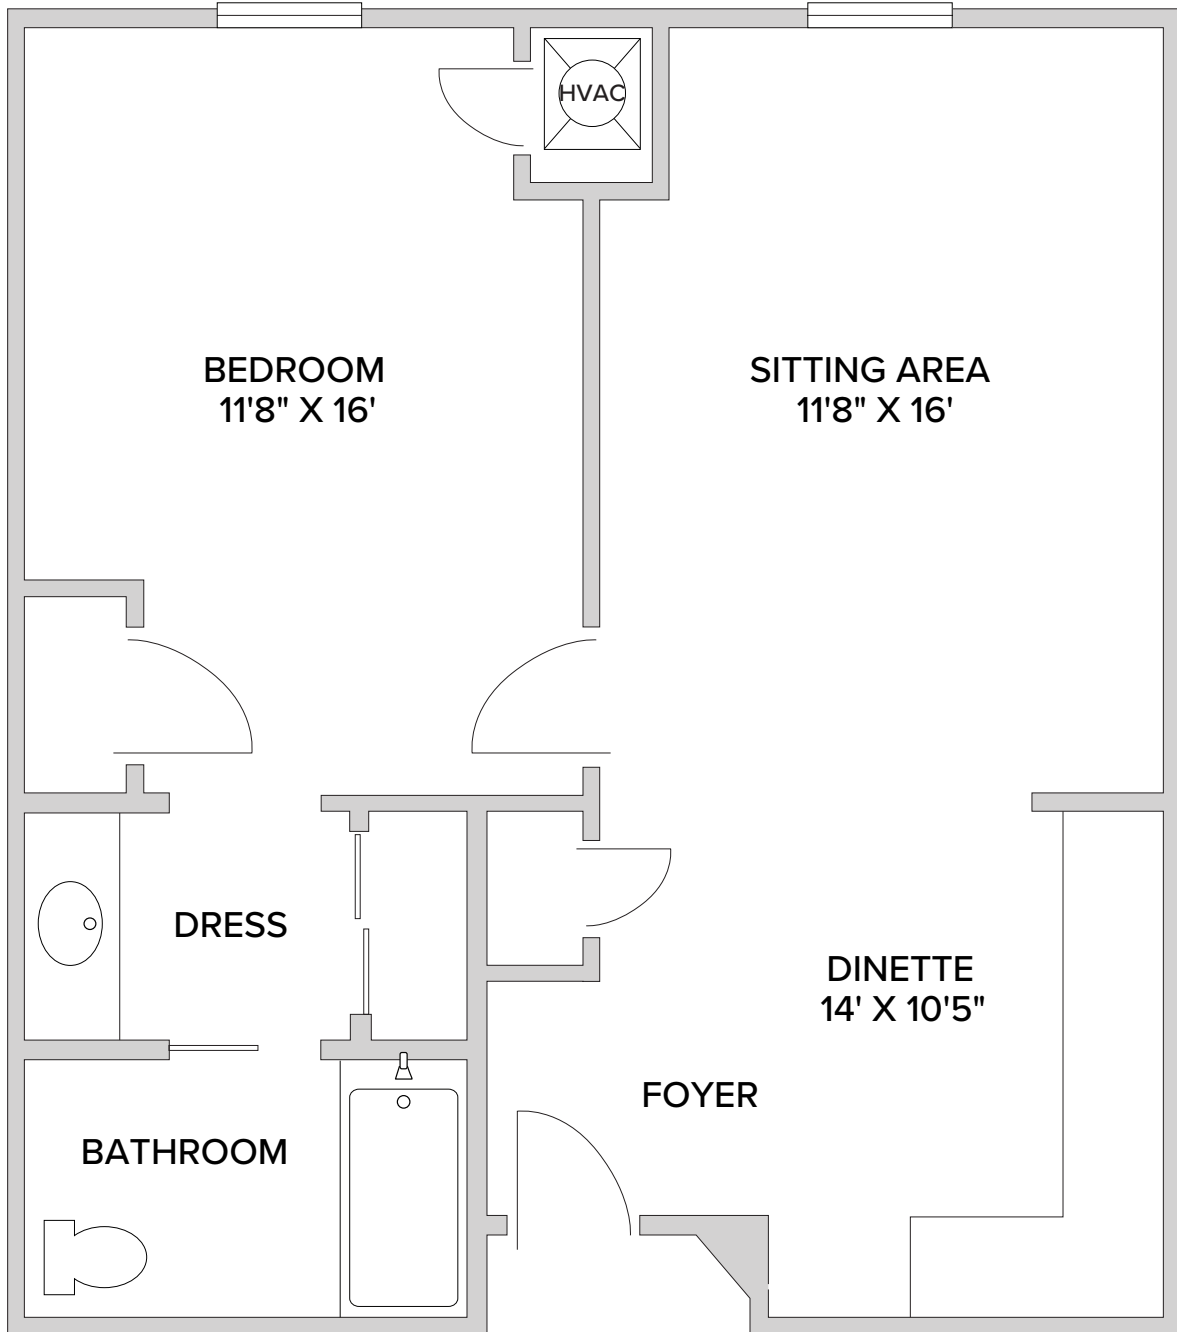

Spruce – One Bedroom (with balcony)

612 Square Feet

5877 Pleasant Hill Road | Milford, OH 45150 | 513-831-5222 | PinebrookLiving.com

Floor plans are not to scale and are shown for comparative purposes only. Actual apartment floor plans may have minor variations.

Spruce – One Bedroom (without balcony)

612 Square Feet

5877 Pleasant Hill Road | Milford, OH 45150 | 513-831-5222 | PinebrookLiving.com

Floor plans are not to scale and are shown for comparative purposes only. Actual apartment floor plans may have minor variations.

White Pine – One Bedroom

661 Square Feet

5877 Pleasant Hill Road | Milford, OH 45150 | 513-831-5222 | PinebrookLiving.com

Floor plans are not to scale and are shown for comparative purposes only. Actual apartment floor plans may have minor variations.

Torrey – One Bedroom

664 Square Feet

5877 Pleasant Hill Road | Milford, OH 45150 | 513-831-5222 | PinebrookLiving.com

Floor plans are not to scale and are shown for comparative purposes only. Actual apartment floor plans may have minor variations.