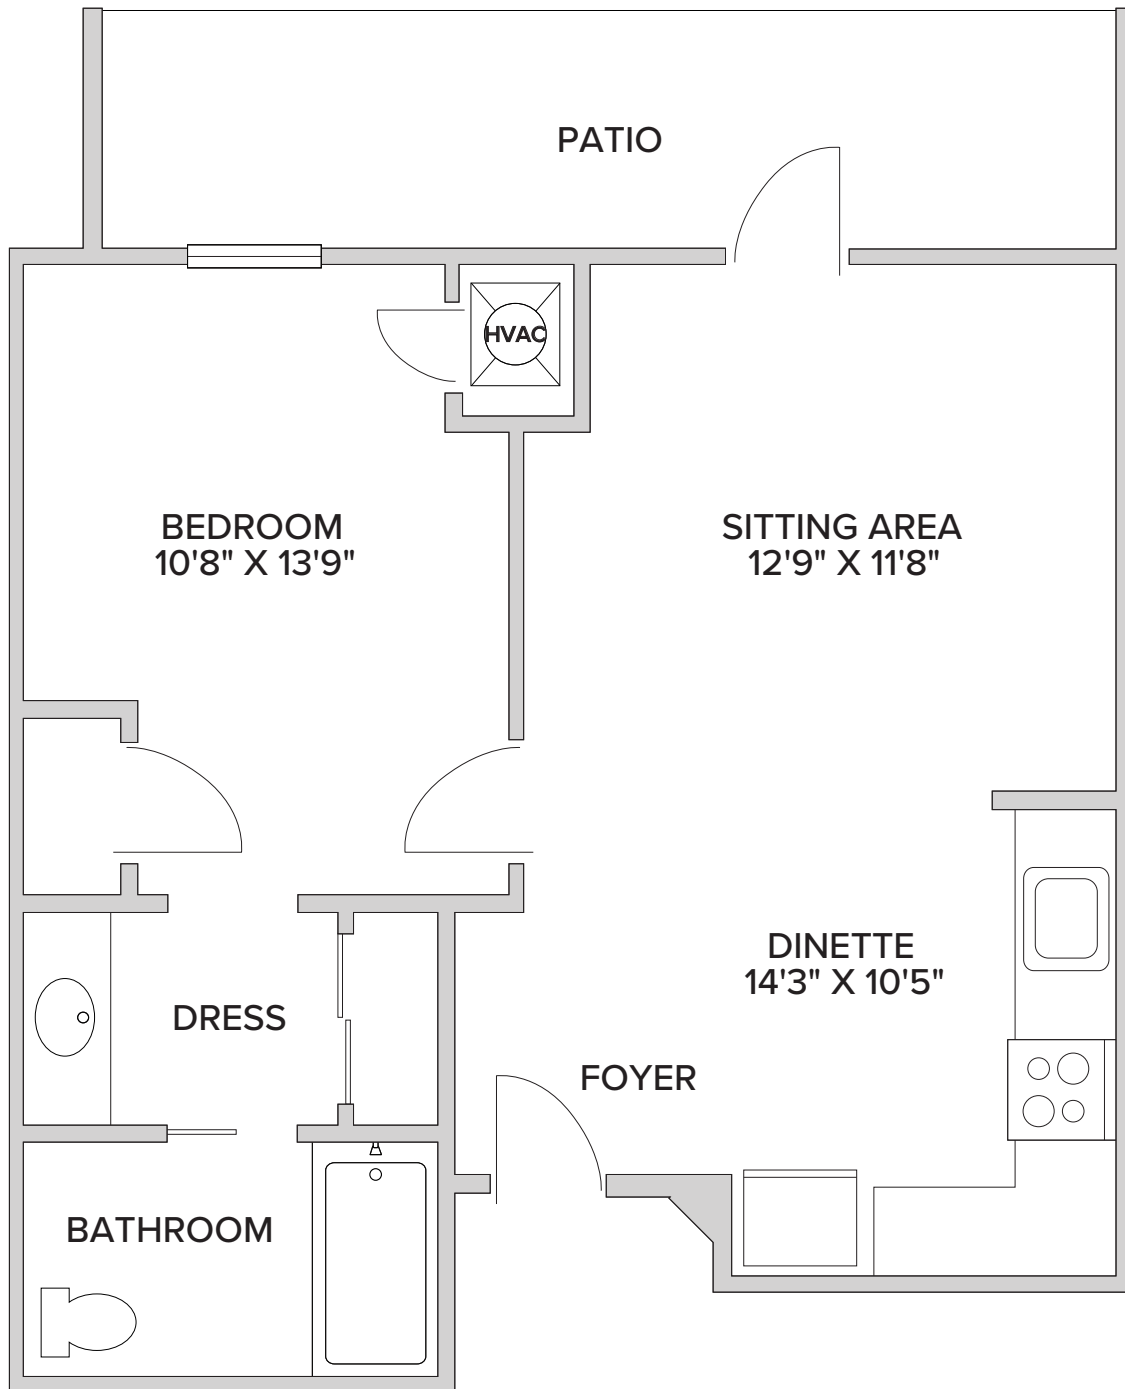

Redwood – One Bedroom

562 Square Feet

5877 Pleasant Hill Road | Milford, OH 45150 | 513-831-5222 | PinebrookLiving.com

Floor plans are not to scale and are shown for comparative purposes only. Actual apartment floor plans may have minor variations.

Spruce – One Bedroom (with balcony)

612 Square Feet

5877 Pleasant Hill Road | Milford, OH 45150 | 513-831-5222 | PinebrookLiving.com

Floor plans are not to scale and are shown for comparative purposes only. Actual apartment floor plans may have minor variations.

Spruce – One Bedroom (without balcony)

612 Square Feet

5877 Pleasant Hill Road | Milford, OH 45150 | 513-831-5222 | PinebrookLiving.com

Floor plans are not to scale and are shown for comparative purposes only. Actual apartment floor plans may have minor variations.

White Pine – One Bedroom

661 Square Feet

5877 Pleasant Hill Road | Milford, OH 45150 | 513-831-5222 | PinebrookLiving.com

Floor plans are not to scale and are shown for comparative purposes only. Actual apartment floor plans may have minor variations.