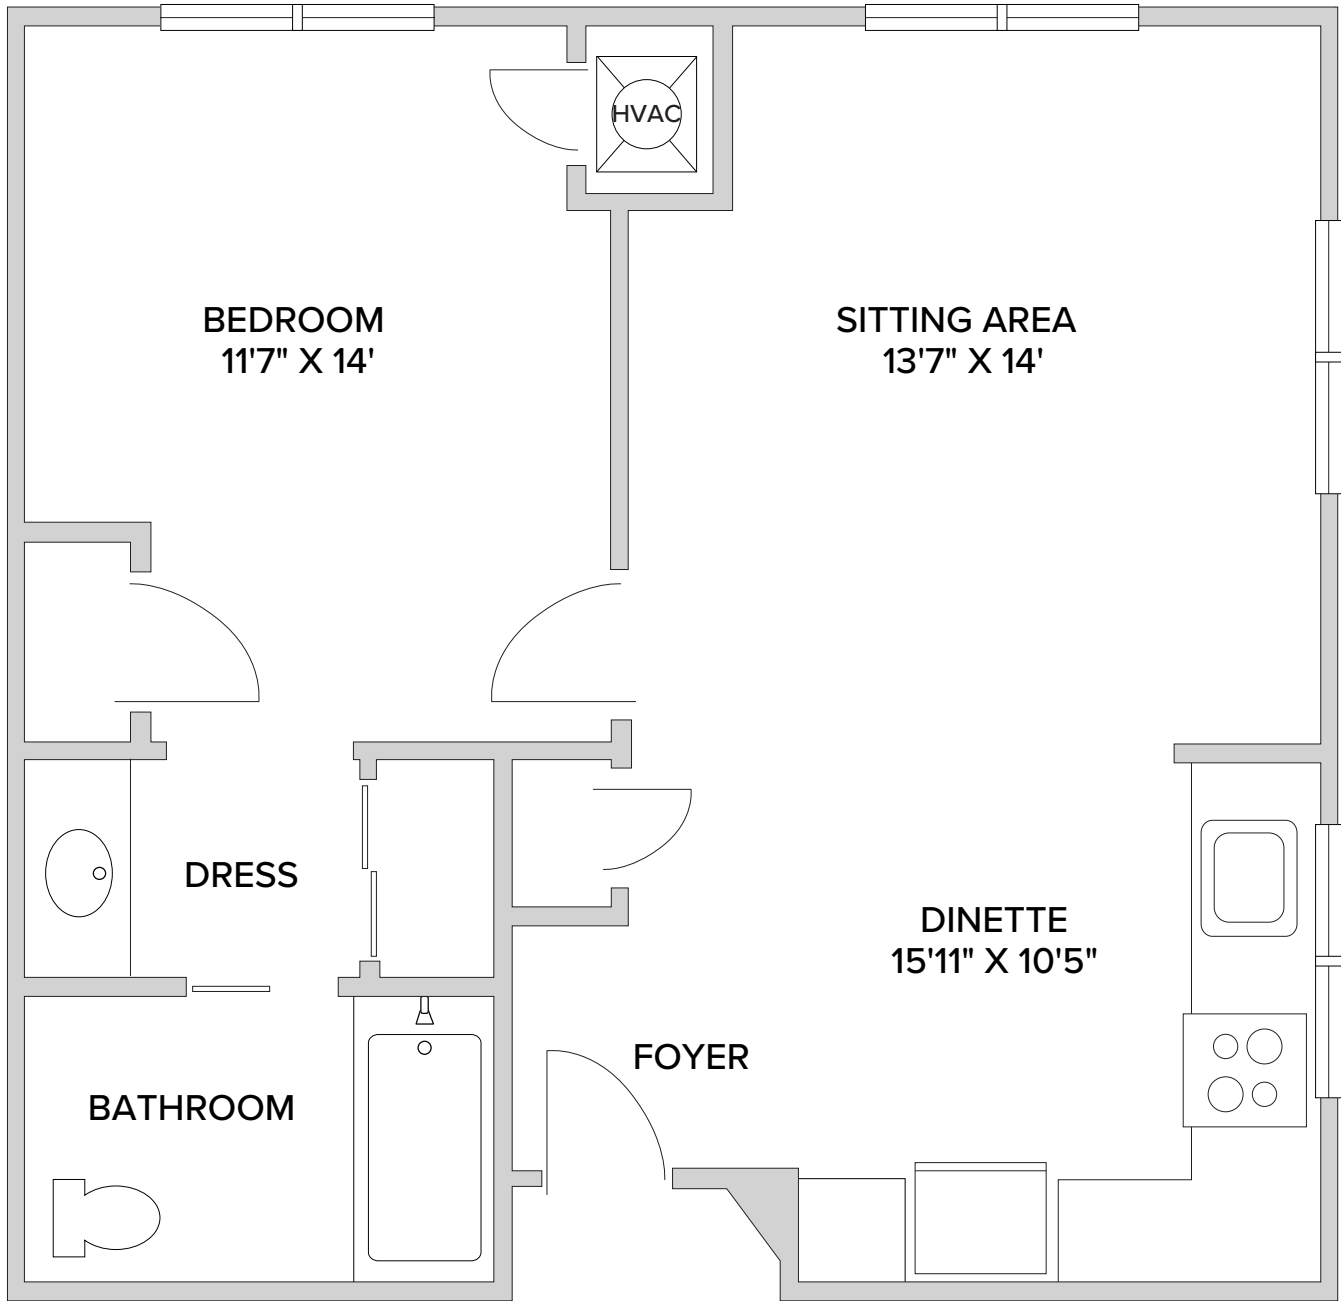

Spruce – One Bedroom (without balcony)

612 Square Feet

5877 Pleasant Hill Road | Milford, OH 45150 | 513-831-5222 | PinebrookLiving.com

Floor plans are not to scale and are shown for comparative purposes only. Actual apartment floor plans may have minor variations.

White Pine – One Bedroom

661 Square Feet

5877 Pleasant Hill Road | Milford, OH 45150 | 513-831-5222 | PinebrookLiving.com

Floor plans are not to scale and are shown for comparative purposes only. Actual apartment floor plans may have minor variations.

Torrey – One Bedroom

664 Square Feet

5877 Pleasant Hill Road | Milford, OH 45150 | 513-831-5222 | PinebrookLiving.com

Floor plans are not to scale and are shown for comparative purposes only. Actual apartment floor plans may have minor variations.

Sugar Pine – One Bedroom

784 Square Feet

5877 Pleasant Hill Road | Milford, OH 45150 | 513-831-5222 | PinebrookLiving.com

Floor plans are not to scale and are shown for comparative purposes only. Actual apartment floor plans may have minor variations.