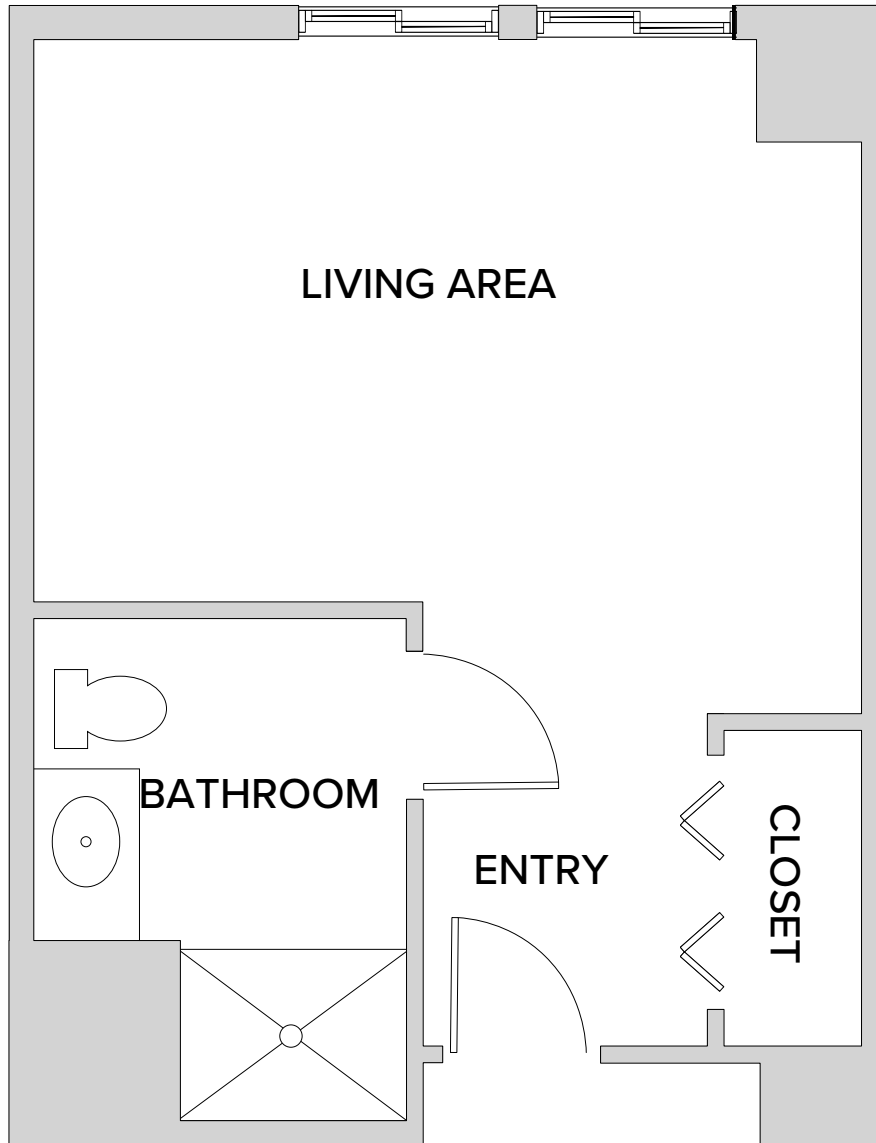

Studio MC: Hudson

315 Square Feet

1 RiverVue Place • Tuckahoe, NY 10707 • 914-768-6000 • rivervue.watermarkcommunities.com

Floor plans are not to scale and are shown for comparative purposes only. Actual apartment floor plans may have minor variations.