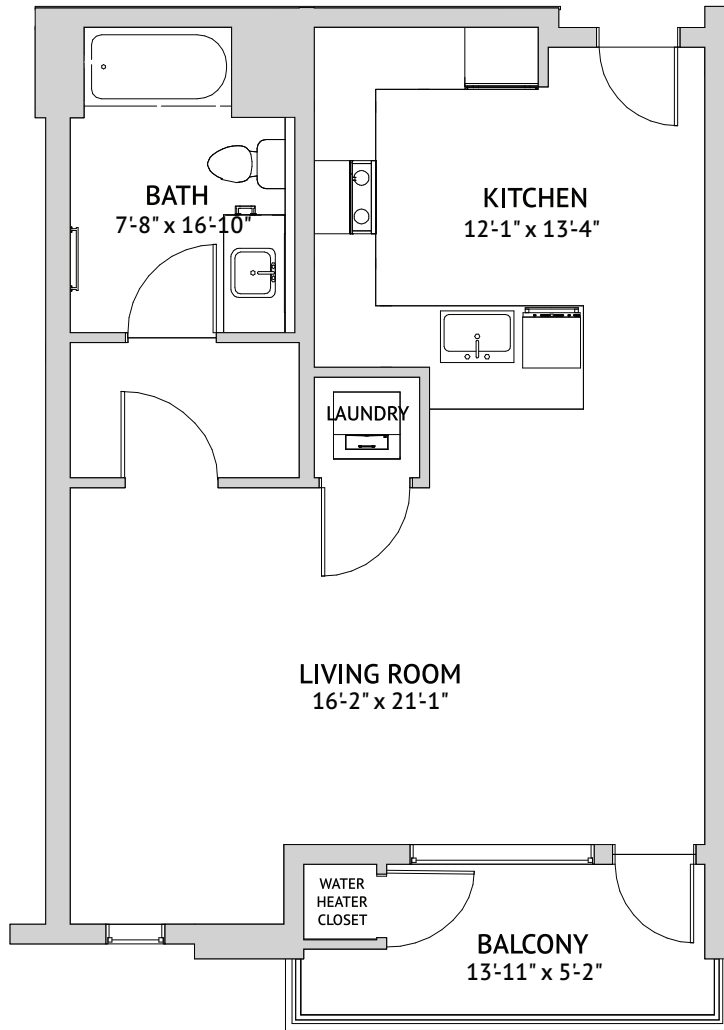

# Active Adult Floor Plan

## LILY I – STUDIO DELUXE 670 Square Feet

Floor plans are not to scale and are shown for comparative purposes only.  
Actual apartment floor plans may have minor variations.

 A WATERMARK RETIREMENT COMMUNITY<sup>SM</sup>

## LILY II – STUDIO DELUXE 670 Square Feet

Floor plans are not to scale and are shown for comparative purposes only.  
Actual apartment floor plans may have minor variations.

 A WATERMARK RETIREMENT COMMUNITY<sup>SM</sup>