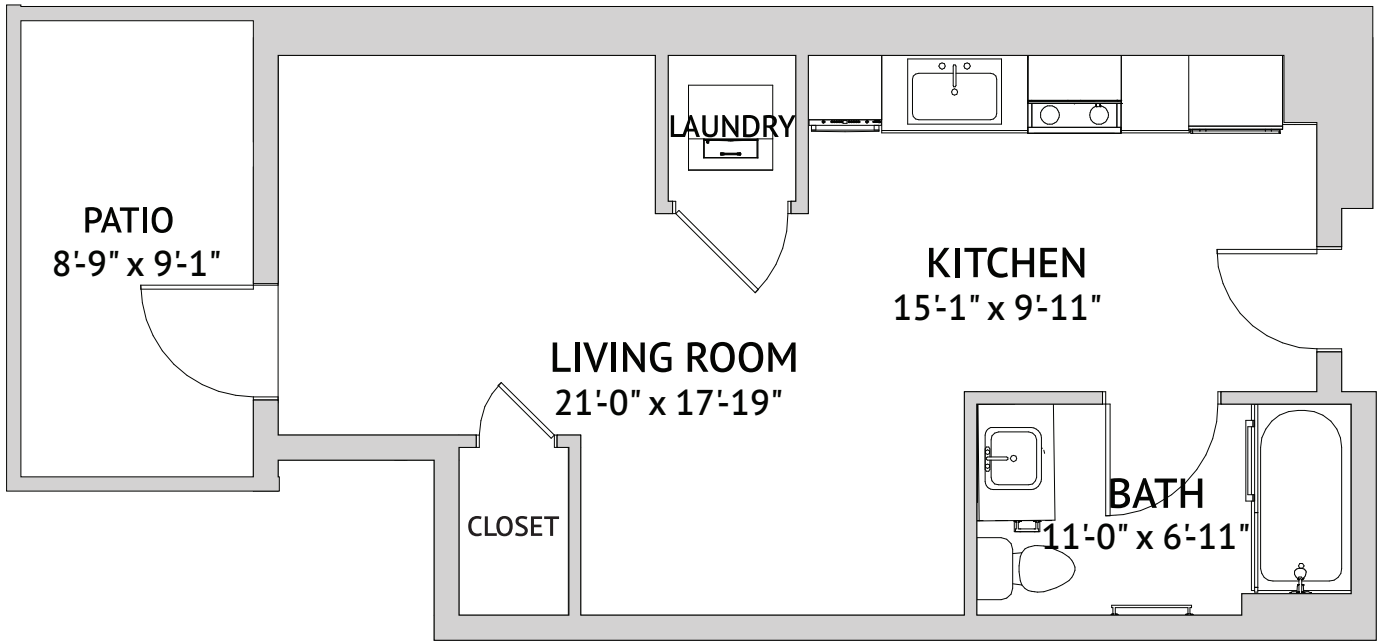

## LILY I – STUDIO DELUXE 670 Square Feet

Floor plans are not to scale and are shown for comparative purposes only.  
Actual apartment floor plans may have minor variations.

 A WATERMARK RETIREMENT COMMUNITY<sup>SM</sup>

## LILY II – STUDIO DELUXE 670 Square Feet

Floor plans are not to scale and are shown for comparative purposes only.  
Actual apartment floor plans may have minor variations.

 A WATERMARK RETIREMENT COMMUNITY<sup>SM</sup>

# Active Adult Floor Plan

CAMELLIA – STUDIO  
484 Square Feet

Floor plans are not to scale and are shown for comparative purposes only.  
Actual apartment floor plans may have minor variations.

 A WATERMARK RETIREMENT COMMUNITY<sup>SM</sup>