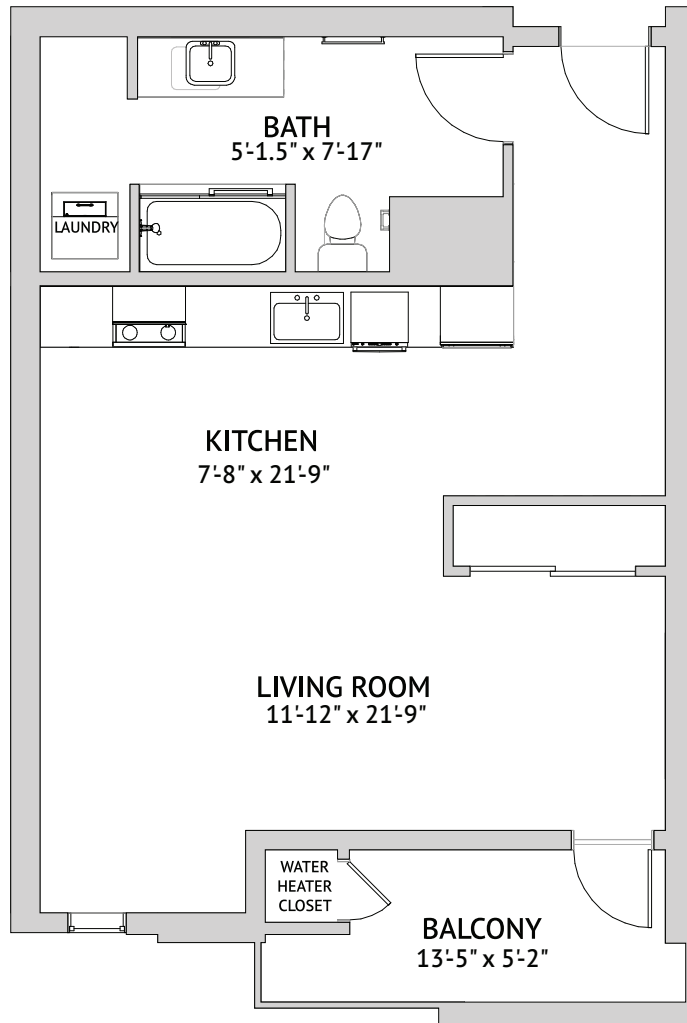

## LILY I – STUDIO DELUXE 670 Square Feet

Floor plans are not to scale and are shown for comparative purposes only.  
Actual apartment floor plans may have minor variations.

 A WATERMARK RETIREMENT COMMUNITY<sup>SM</sup>

# Active Adult Floor Plan

## LILY II – STUDIO DELUXE 670 Square Feet

Floor plans are not to scale and are shown for comparative purposes only.  
Actual apartment floor plans may have minor variations.

 A WATERMARK RETIREMENT COMMUNITY<sup>SM</sup>