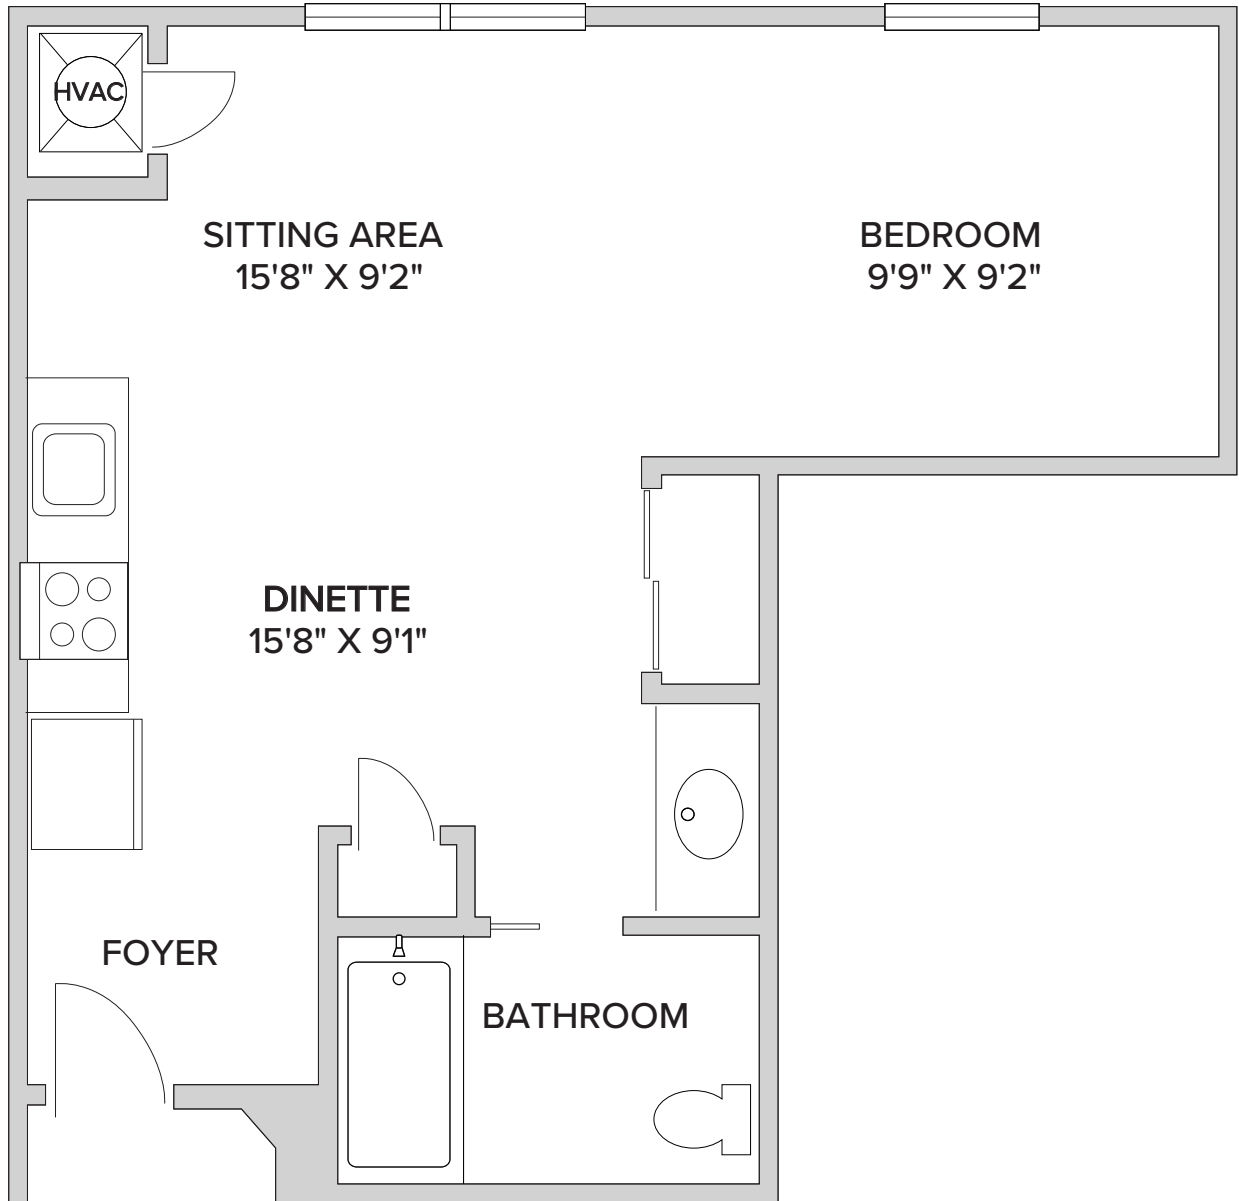

Juniper – Studio

491 Square Feet

5877 Pleasant Hill Road | Milford, OH 45150 | 513-831-5222 | PinebrookLiving.com

Floor plans are not to scale and are shown for comparative purposes only. Actual apartment floor plans may have minor variations.