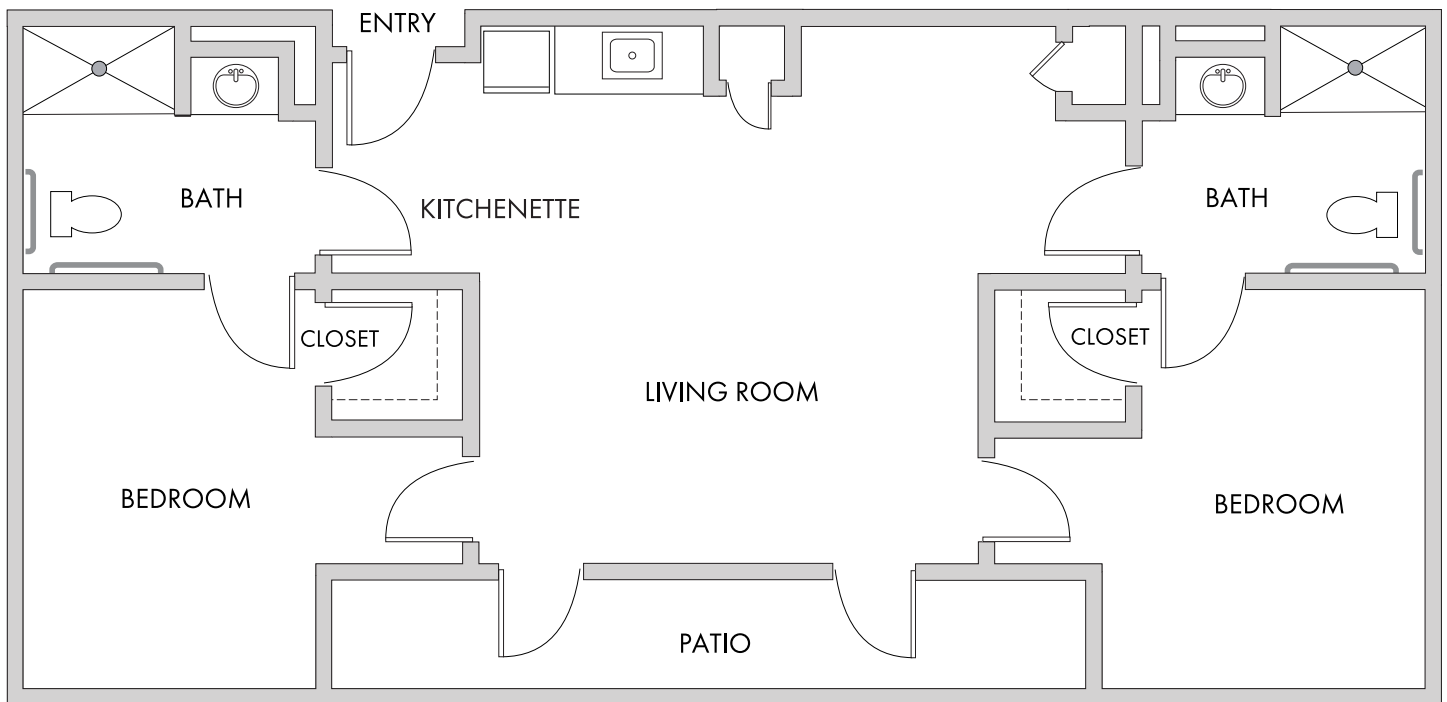

THE HANOVER

TWO BEDROOM DELUXE

1,130 Square Feet

Floor plans are not to scale and are shown for comparative purposes only.
Actual apartment floor plans may have minor variations.

THE DREXEL TWO BEDROOM

689 Square Feet

Floor plans are not to scale and are shown for comparative purposes only.
Actual apartment floor plans may have minor variations.