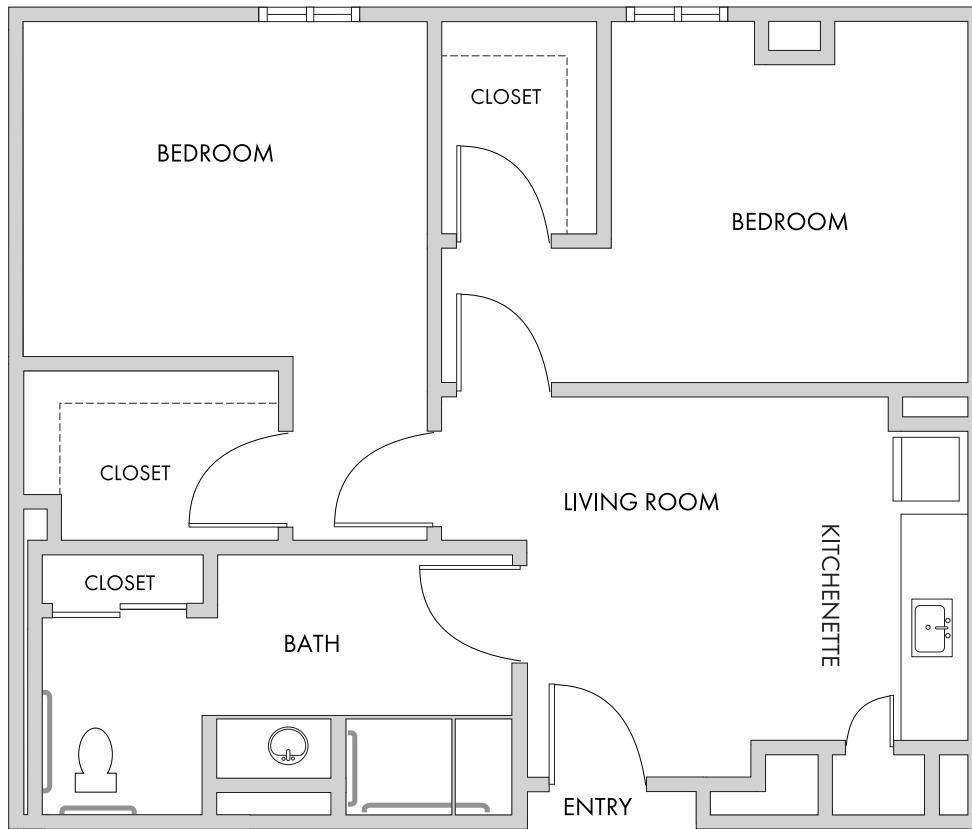

THE HANOVER

TWO BEDROOM DELUXE

1,130 Square Feet

Floor plans are not to scale and are shown for comparative purposes only.
Actual apartment floor plans may have minor variations.

THE DREXEL TWO BEDROOM

689 Square Feet

Floor plans are not to scale and are shown for comparative purposes only.
Actual apartment floor plans may have minor variations.