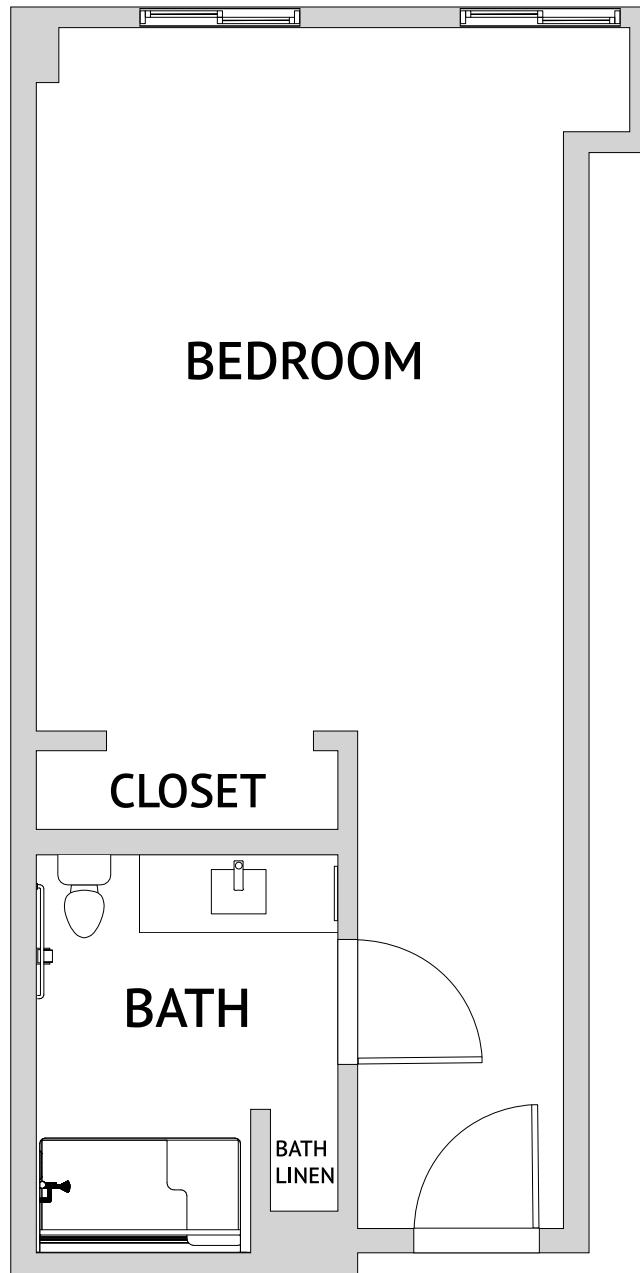

Moorpark: Studio
386-430 Square Feet

Memory Care

4610 Almaden Expressway, San Jose, CA 95118 | 669-258-4567 | watermarkalmaden.com

Floor plans are not to scale and are shown for comparative purposes only. Actual apartment floor plans may have minor variations.