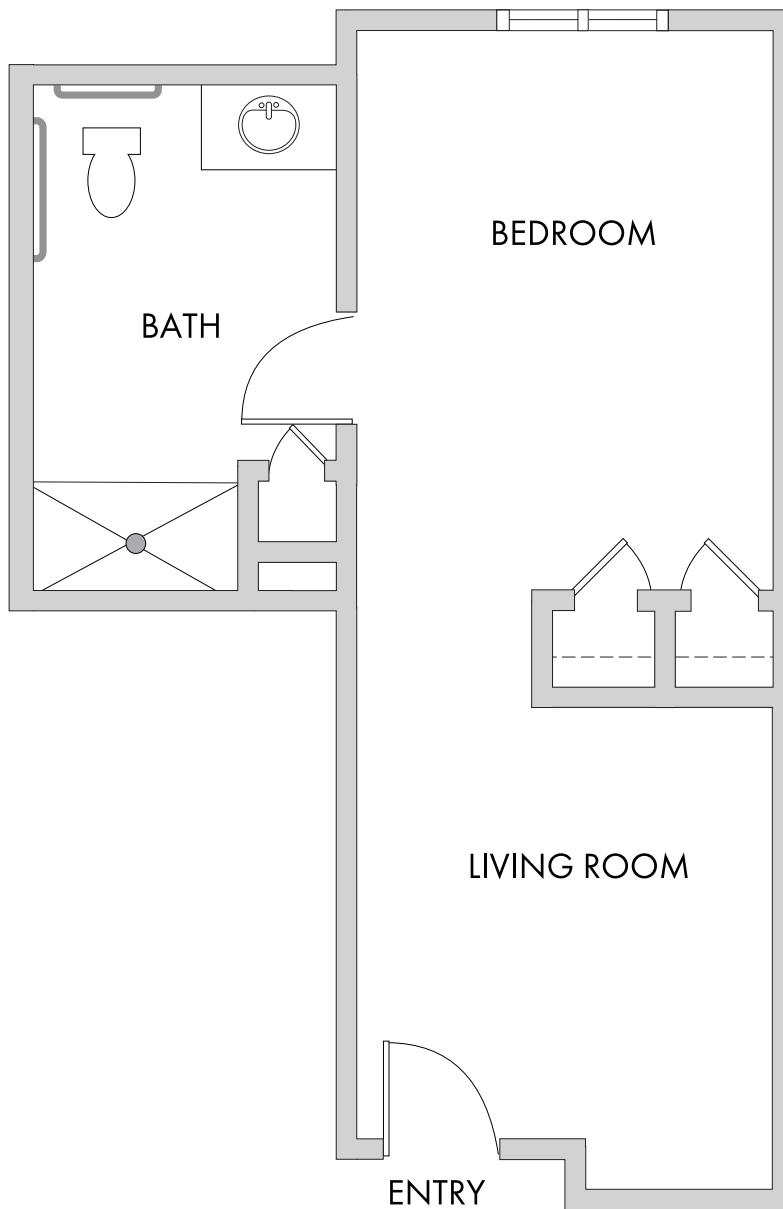

## THE MONTICELLO DELUXE ONE BEDROOM

432 Square Feet

Floor plans are not to scale and are shown for comparative purposes only.  
Actual apartment floor plans may have minor variations.

## THE WINDSOR ONE BEDROOM

383 Square Feet

Floor plans are not to scale and are shown for comparative purposes only.  
Actual apartment floor plans may have minor variations.