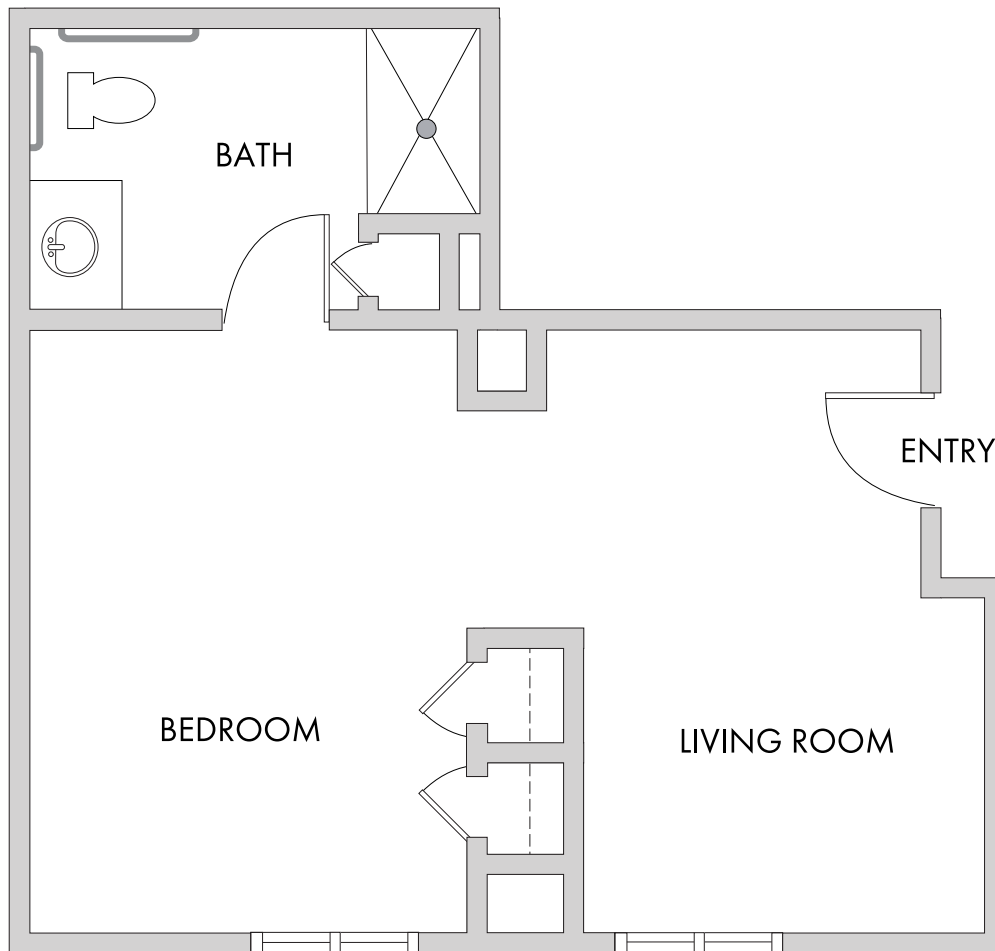

## THE MONTICELLO DELUXE ONE BEDROOM

432 Square Feet

Floor plans are not to scale and are shown for comparative purposes only.  
Actual apartment floor plans may have minor variations.

## THE WINDSOR ONE BEDROOM

383 Square Feet

Floor plans are not to scale and are shown for comparative purposes only.  
Actual apartment floor plans may have minor variations.