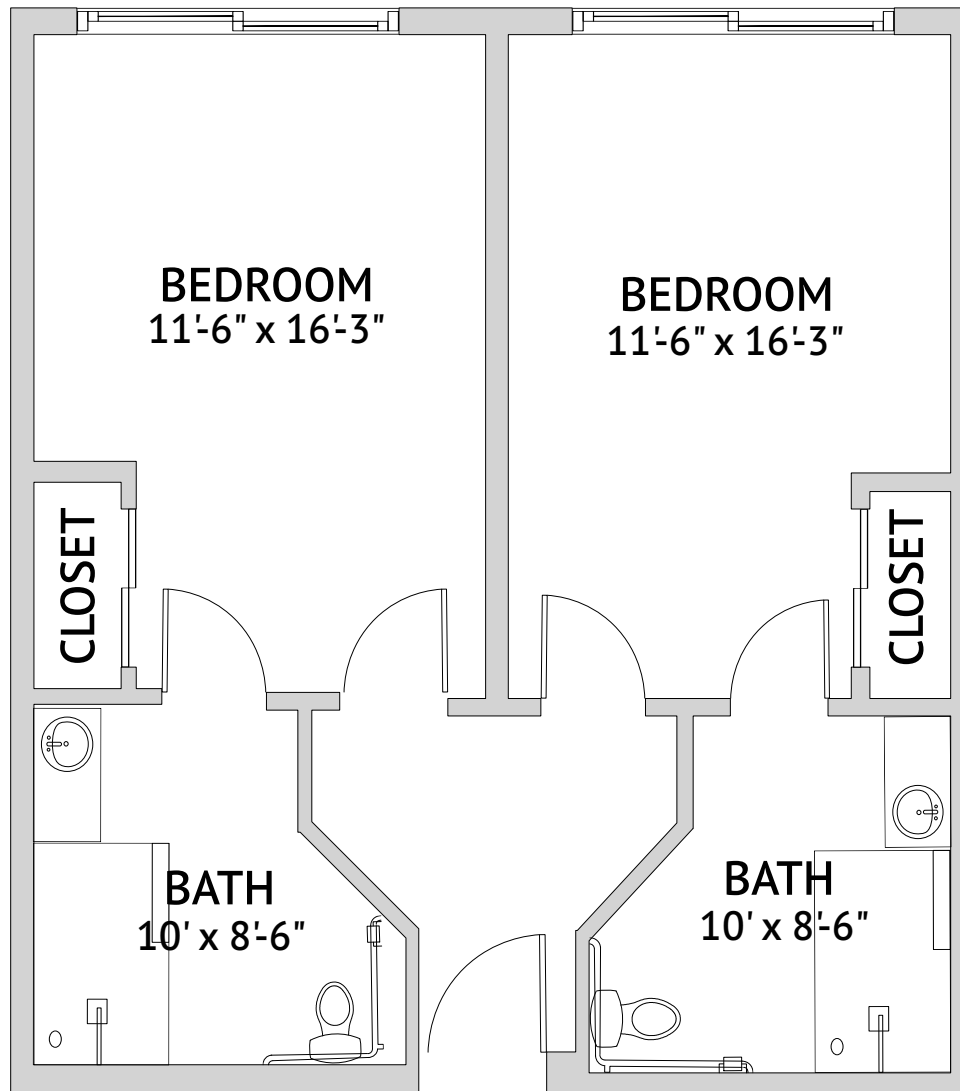

**Serenity: Semiprivate Studio**  
375 Square Feet

**Memory Care**

1041 Roseville Parkway, Roseville, CA 95678 | 279-213-0047 | [SonrisaSeniorLiving.com](http://SonrisaSeniorLiving.com)

*Floor plans are not to scale and are shown for comparative purposes only. Actual apartment floor plans may have minor variations.*