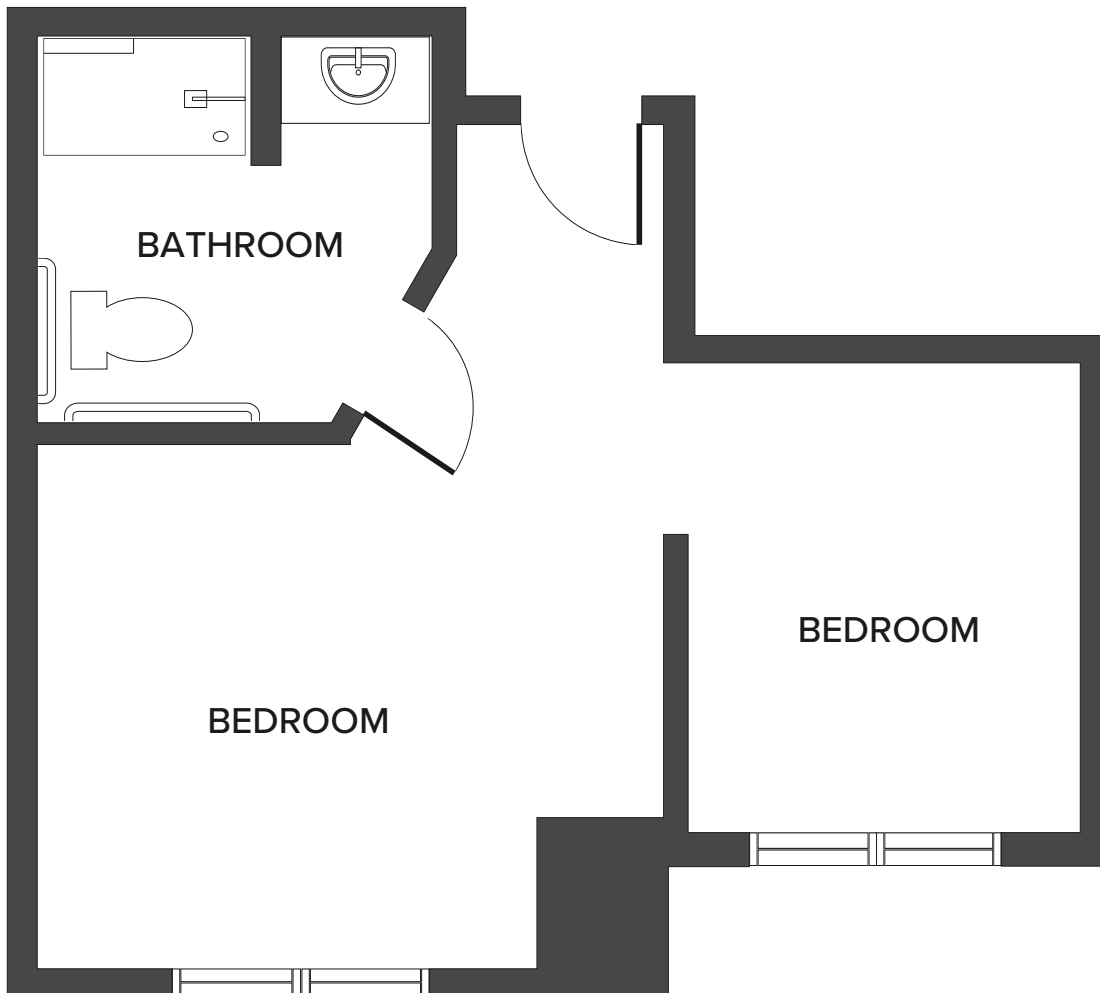

Shared

425 Square Feet

1640 North Peart Road | Casa Grande, AZ 85122 | 520-316-8041 | calicheseniorliving.com

Floor plans are not to scale and are shown for comparative purposes only. Actual apartment floor plans may have minor variations.