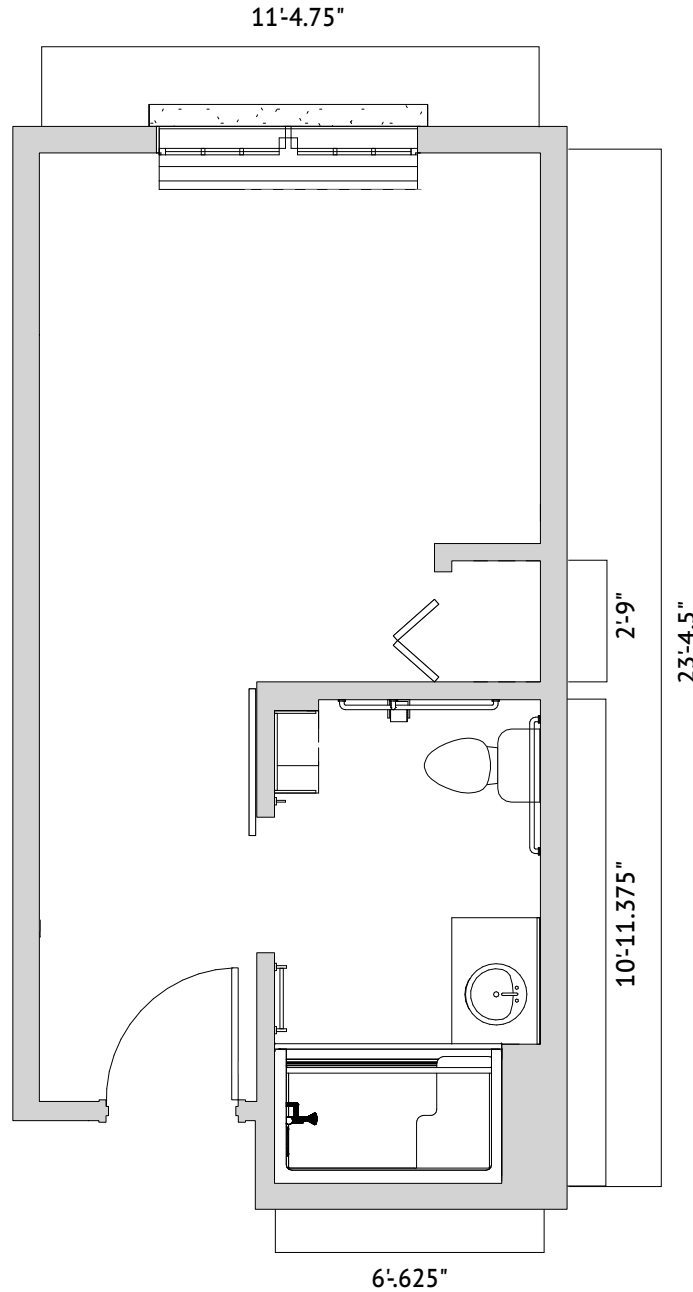

TRIBUTE – STUDIO B
267 Square Feet

Floor plans are not to scale and are shown for comparative purposes only.
Actual apartment floor plans may have minor variations.

9005 North Oracle Road • Oro Valley, AZ 85704 • 520-989-3807 • orovalley.watermarkcommunities.com

TRIBUTE – STUDIO A
264 Square Feet

Floor plans are not to scale and are shown for comparative purposes only.
Actual apartment floor plans may have minor variations.

9005 North Oracle Road • Oro Valley, AZ 85704 • 520-989-3807 • orovalley.watermarkcommunities.com