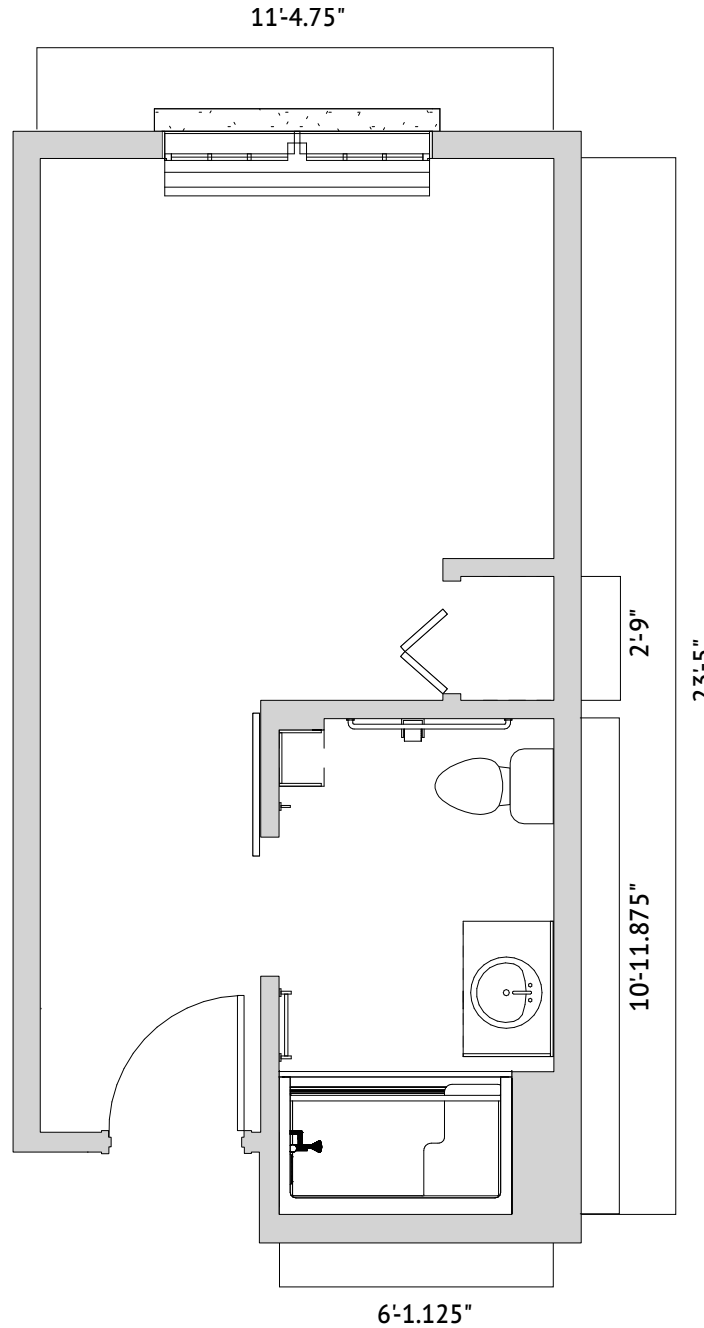

TRIBUTE – STUDIO B
267 Square Feet

Floor plans are not to scale and are shown for comparative purposes only.
Actual apartment floor plans may have minor variations.

9005 North Oracle Road • Oro Valley, AZ 85704 • 520-989-3807 • orovalley.watermarkcommunities.com

TRIBUTE – STUDIO A
264 Square Feet

Floor plans are not to scale and are shown for comparative purposes only.
Actual apartment floor plans may have minor variations.

9005 North Oracle Road • Oro Valley, AZ 85704 • 520-989-3807 • orovalley.watermarkcommunities.com