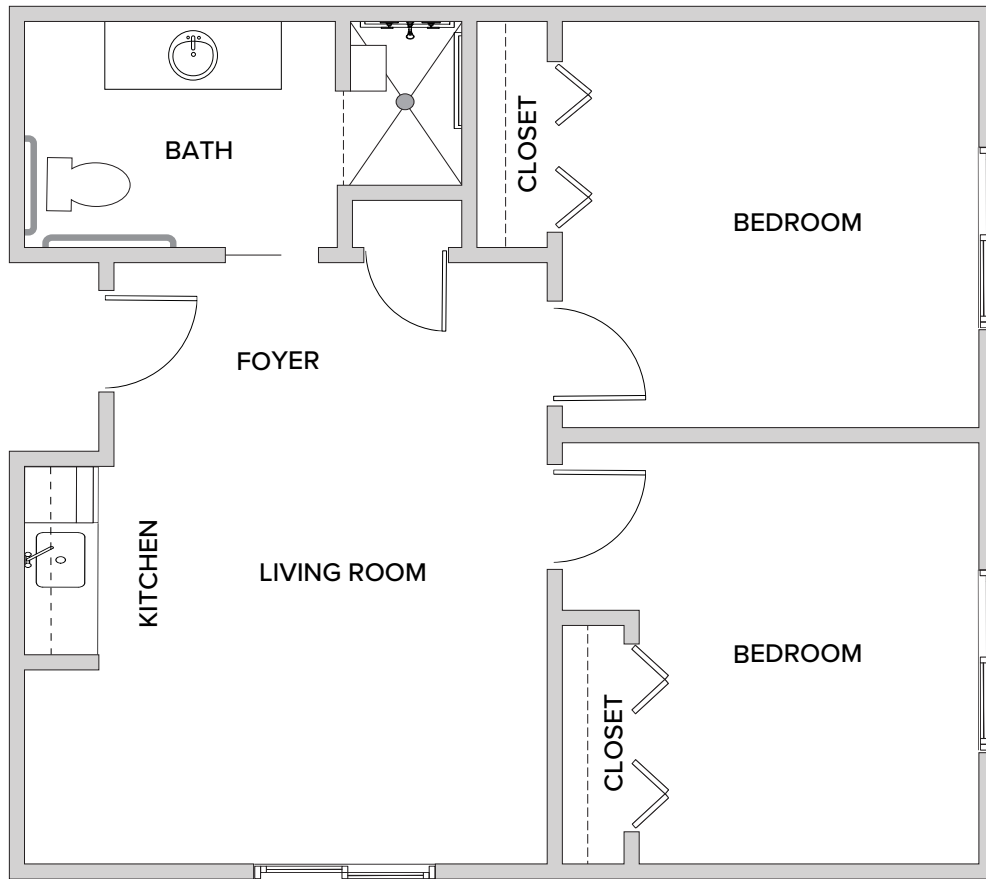

St. George: Two Bedroom
778 Square Feet

Assisted Living at The Inn

1519 East State Road 434 • Winter Springs, FL 32708 | 407-702-1300 | WatermarkVistawilla.com

Floor plans are not to scale and are shown for comparative purposes only. Actual apartment floor plans may have minor variations.

Southampton: Two Bedroom
666 Square Feet

Assisted Living at The Inn

1519 East State Road 434 • Winter Springs, FL 32708 | 407-702-1300 | WatermarkVistawilla.com

Floor plans are not to scale and are shown for comparative purposes only. Actual apartment floor plans may have minor variations.