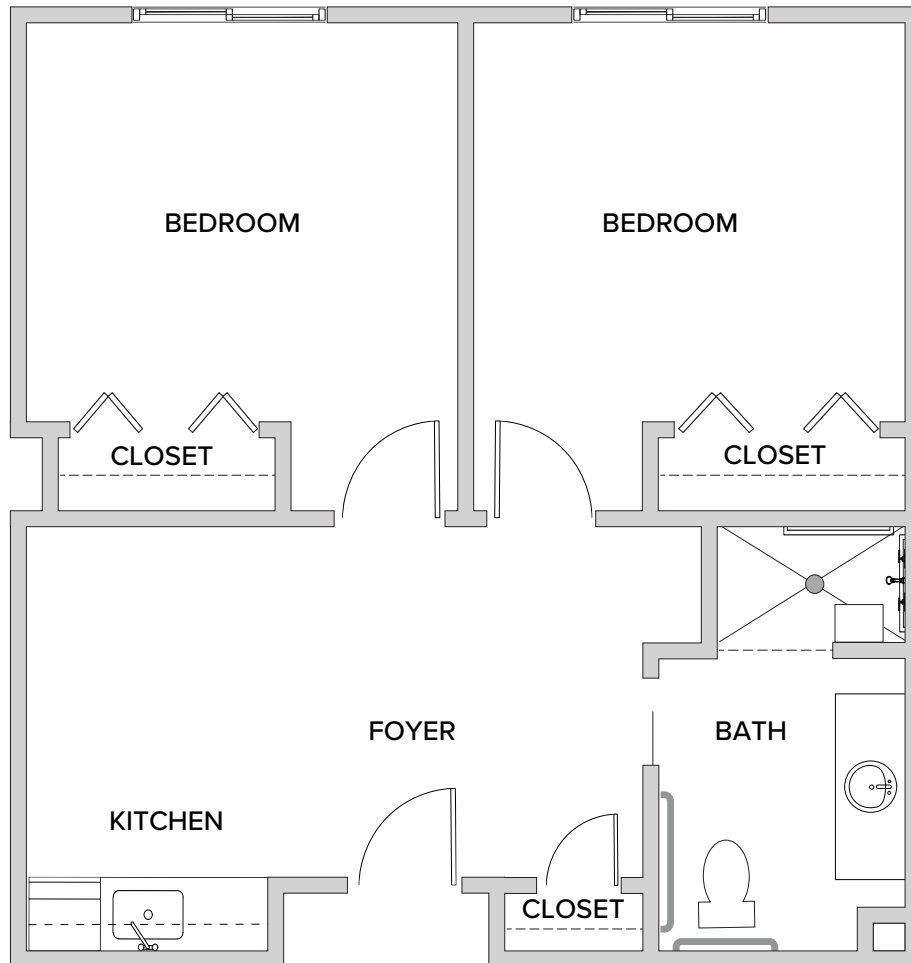

St. George: Two Bedroom
778 Square Feet

Assisted Living at The Inn

1519 East State Road 434 • Winter Springs, FL 32708 | 407-702-1300 | WatermarkVistawilla.com

Floor plans are not to scale and are shown for comparative purposes only. Actual apartment floor plans may have minor variations.

Southampton: Two Bedroom
666 Square Feet

Assisted Living at The Inn

1519 East State Road 434 • Winter Springs, FL 32708 | 407-702-1300 | WatermarkVistawilla.com

Floor plans are not to scale and are shown for comparative purposes only. Actual apartment floor plans may have minor variations.