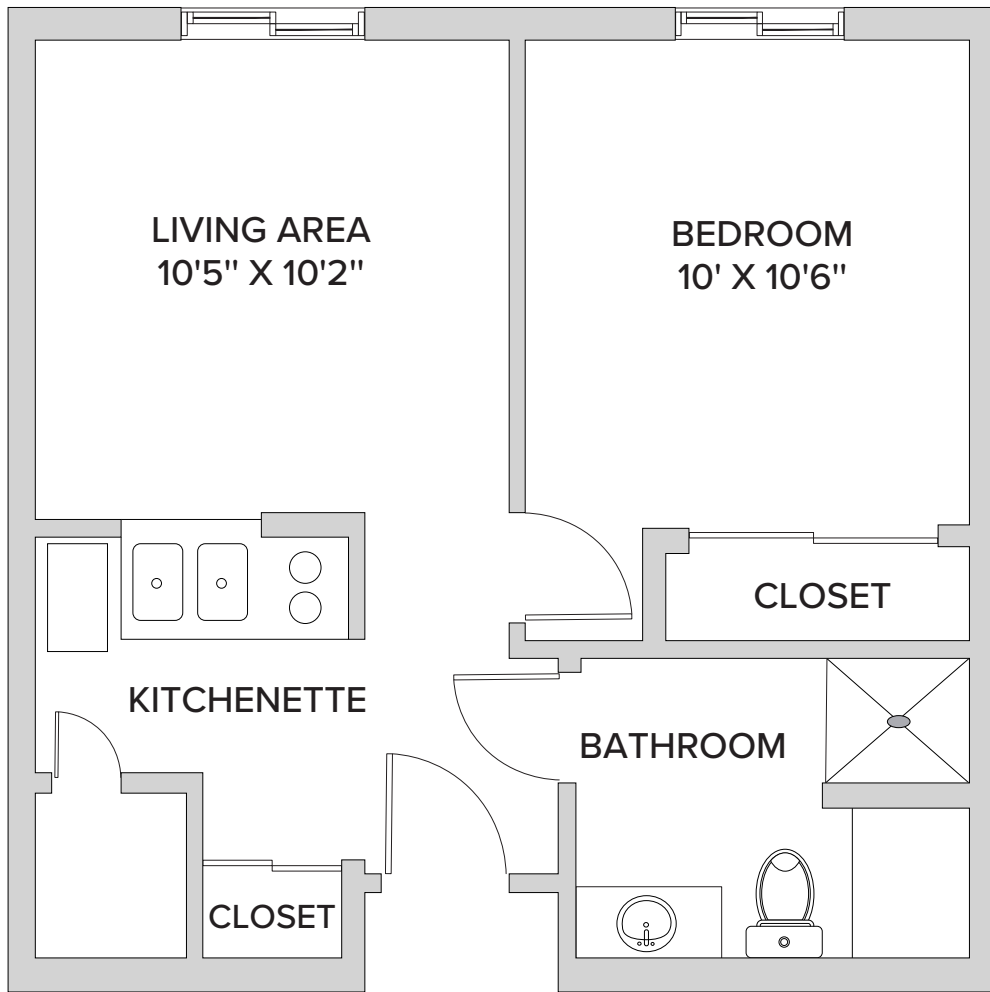

**Liberty: One Bedroom**

594 Square Feet

2100 South Swope Drive | Independence, MO 64057 | 816-257-5100 | [FountainsAtGreenbriar.com](http://FountainsAtGreenbriar.com)  
*Floor plans are not to scale and are shown for comparative purposes only. Actual apartment floor plans may have minor variations.*

**St. Joseph: One Bedroom**

561 Square Feet

2100 South Swope Drive | Independence, MO 64057 | 816-257-5100 | [FountainsAtGreenbriar.com](http://FountainsAtGreenbriar.com)

*Floor plans are not to scale and are shown for comparative purposes only. Actual apartment floor plans may have minor variations.*

**Independence: One Bedroom**

618 Square Feet

2100 South Swope Drive | Independence, MO 64057 | 816-257-5100 | [FountainsAtGreenbriar.com](http://FountainsAtGreenbriar.com)  
*Floor plans are not to scale and are shown for comparative purposes only. Actual apartment floor plans may have minor variations.*

**Columbia: One Bedroom**

413 Square Feet

2100 South Swope Drive | Independence, MO 64057 | 816-257-5100 | [FountainsAtGreenbriar.com](http://FountainsAtGreenbriar.com)

*Floor plans are not to scale and are shown for comparative purposes only. Actual apartment floor plans may have minor variations.*