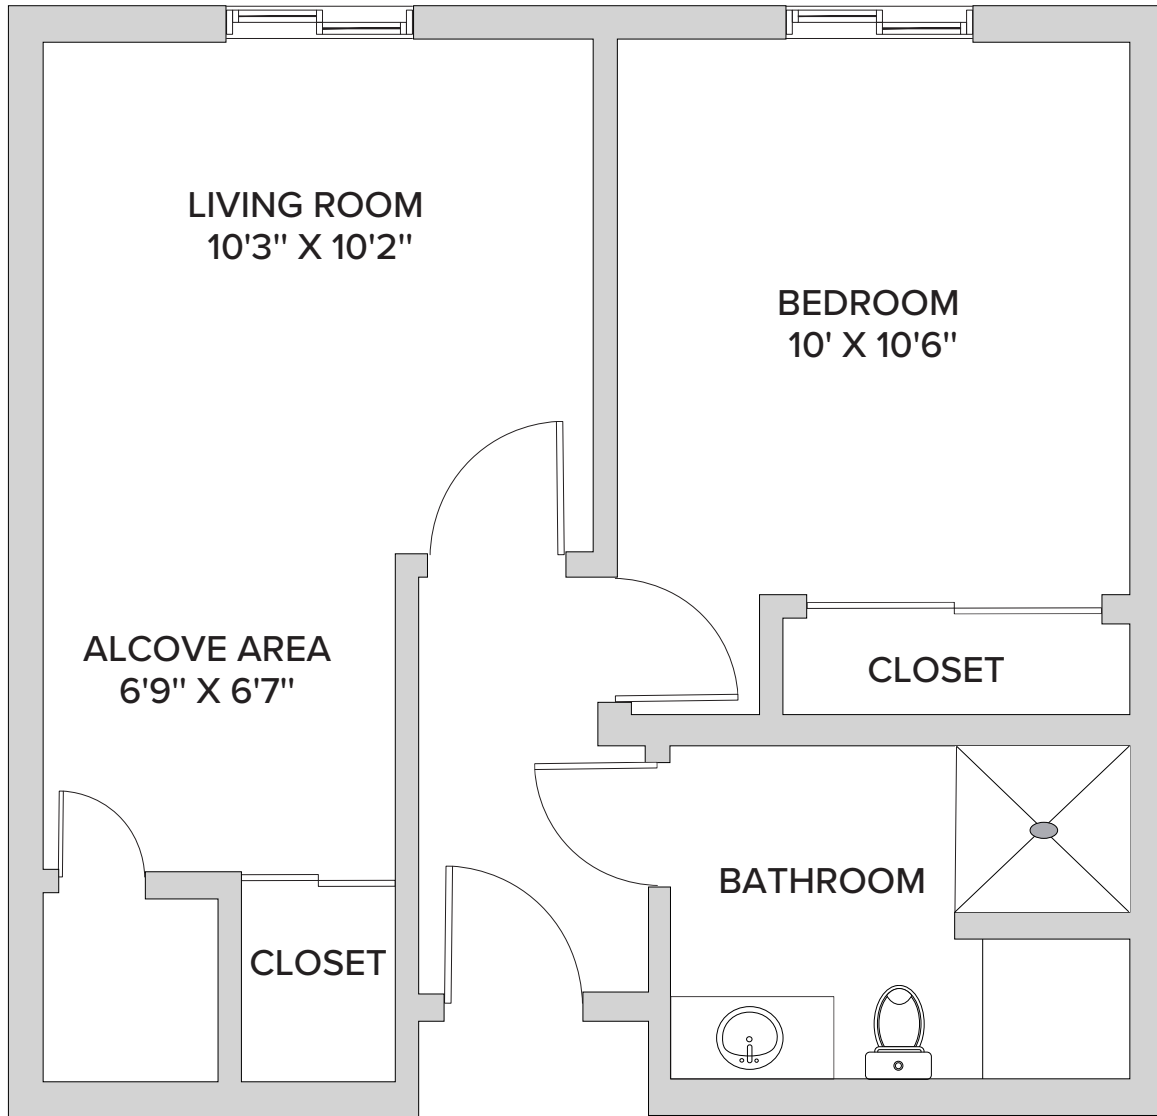

**St. Charles: One Bedroom**

570 Square Feet

2100 South Swope Drive | Independence, MO 64057 | 816-257-5100 | [FountainsAtGreenbriar.com](http://FountainsAtGreenbriar.com)

*Floor plans are not to scale and are shown for comparative purposes only. Actual apartment floor plans may have minor variations.*

**Springfield: One Bedroom**

596 Square Feet

2100 South Swope Drive | Independence, MO 64057 | 816-257-5100 | [FountainsAtGreenbriar.com](http://FountainsAtGreenbriar.com)  
*Floor plans are not to scale and are shown for comparative purposes only. Actual apartment floor plans may have minor variations.*

**Florissant: One Bedroom**

413 Square Feet

2100 South Swope Drive | Independence, MO 64057 | 816-257-5100 | [FountainsAtGreenbriar.com](http://FountainsAtGreenbriar.com)

*Floor plans are not to scale and are shown for comparative purposes only. Actual apartment floor plans may have minor variations.*

**Liberty: One Bedroom**

594 Square Feet

2100 South Swope Drive | Independence, MO 64057 | 816-257-5100 | [FountainsAtGreenbriar.com](http://FountainsAtGreenbriar.com)  
*Floor plans are not to scale and are shown for comparative purposes only. Actual apartment floor plans may have minor variations.*