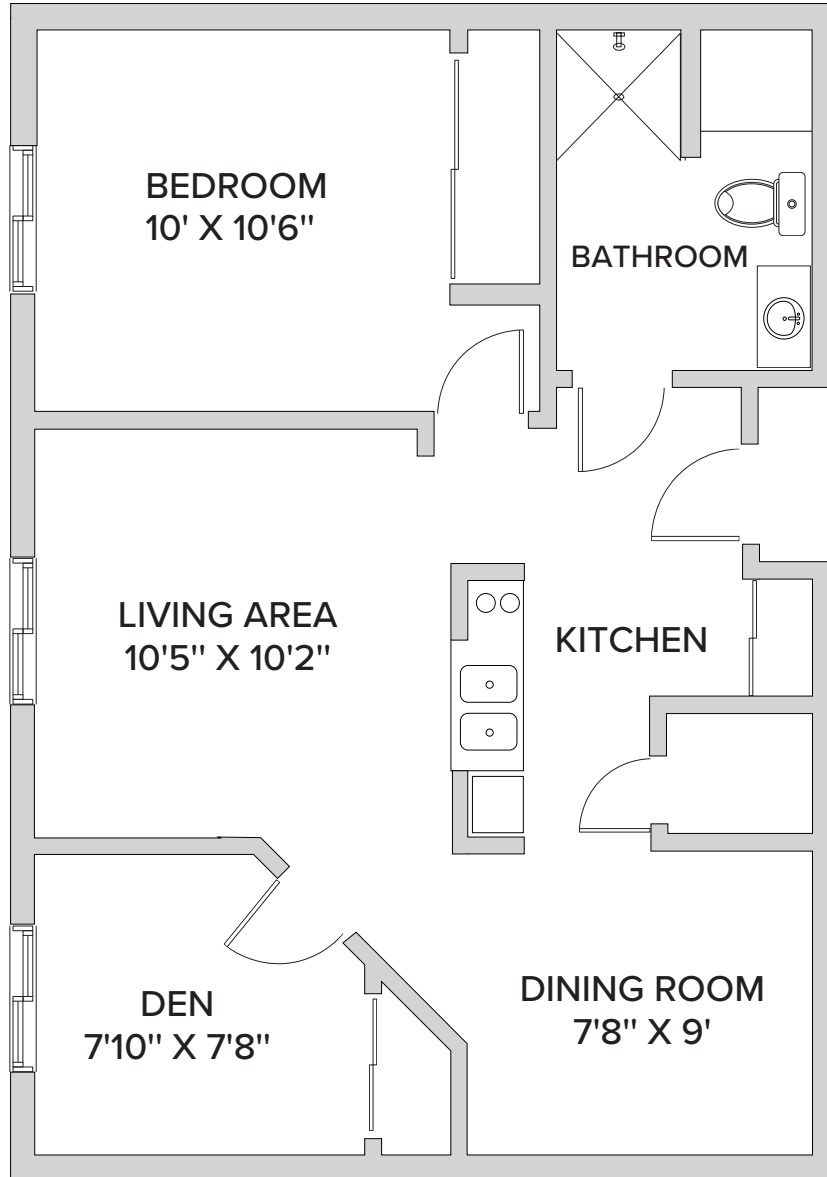

**St. Louis: One Bedroom**

792 Square Feet

2100 South Swope Drive | Independence, MO 64057 | 816-257-5100 | [FountainsAtGreenbriar.com](http://FountainsAtGreenbriar.com)

*Floor plans are not to scale and are shown for comparative purposes only. Actual apartment floor plans may have minor variations.*

**St. Charles: One Bedroom**

570 Square Feet

2100 South Swope Drive | Independence, MO 64057 | 816-257-5100 | [FountainsAtGreenbriar.com](http://FountainsAtGreenbriar.com)

*Floor plans are not to scale and are shown for comparative purposes only. Actual apartment floor plans may have minor variations.*

**Springfield: One Bedroom**

596 Square Feet

2100 South Swope Drive | Independence, MO 64057 | 816-257-5100 | [FountainsAtGreenbriar.com](http://FountainsAtGreenbriar.com)  
*Floor plans are not to scale and are shown for comparative purposes only. Actual apartment floor plans may have minor variations.*

**Florissant: One Bedroom**

413 Square Feet

2100 South Swope Drive | Independence, MO 64057 | 816-257-5100 | [FountainsAtGreenbriar.com](http://FountainsAtGreenbriar.com)

*Floor plans are not to scale and are shown for comparative purposes only. Actual apartment floor plans may have minor variations.*