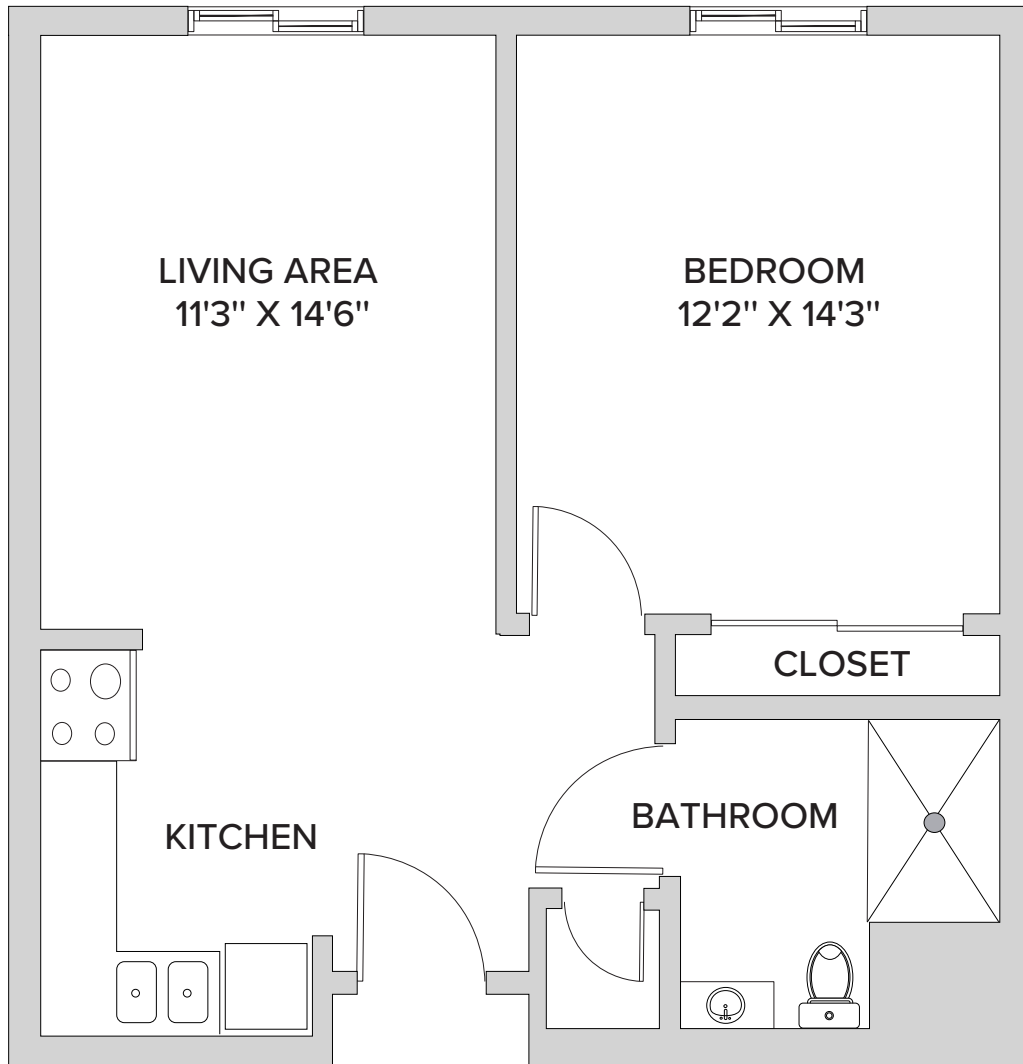

**Springfield: One Bedroom**

596 Square Feet

2100 South Swope Drive | Independence, MO 64057 | 816-257-5100 | [FountainsAtGreenbriar.com](http://FountainsAtGreenbriar.com)  
*Floor plans are not to scale and are shown for comparative purposes only. Actual apartment floor plans may have minor variations.*

**Florissant: One Bedroom**

413 Square Feet

2100 South Swope Drive | Independence, MO 64057 | 816-257-5100 | [FountainsAtGreenbriar.com](http://FountainsAtGreenbriar.com)

*Floor plans are not to scale and are shown for comparative purposes only. Actual apartment floor plans may have minor variations.*

**Liberty: One Bedroom**

594 Square Feet

2100 South Swope Drive | Independence, MO 64057 | 816-257-5100 | [FountainsAtGreenbriar.com](http://FountainsAtGreenbriar.com)  
*Floor plans are not to scale and are shown for comparative purposes only. Actual apartment floor plans may have minor variations.*

**St. Joseph: One Bedroom**

561 Square Feet

2100 South Swope Drive | Independence, MO 64057 | 816-257-5100 | [FountainsAtGreenbriar.com](http://FountainsAtGreenbriar.com)

*Floor plans are not to scale and are shown for comparative purposes only. Actual apartment floor plans may have minor variations.*