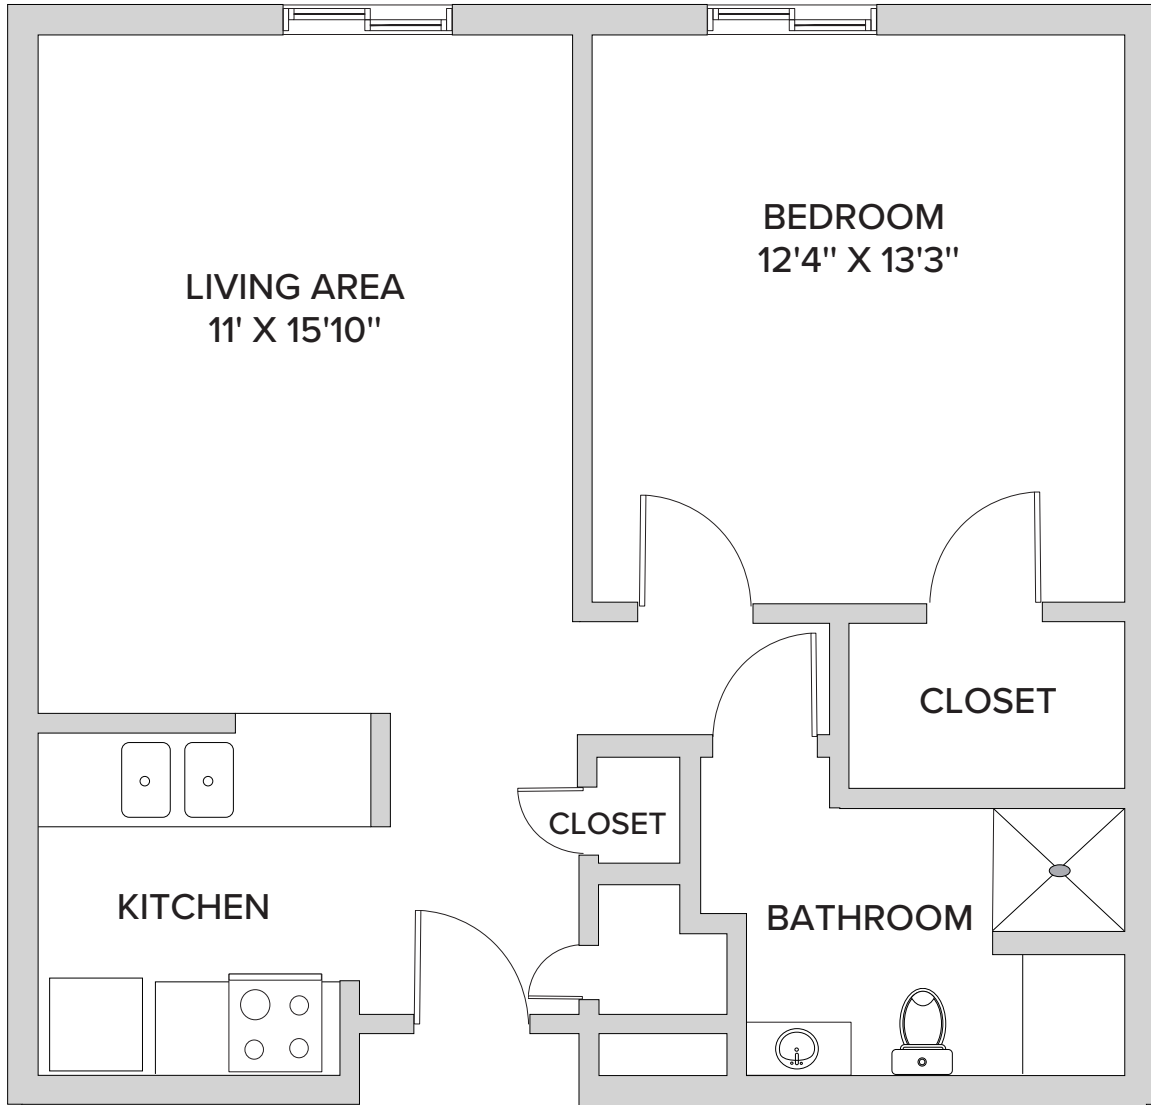

**St. Louis: One Bedroom**

792 Square Feet

2100 South Swope Drive | Independence, MO 64057 | 816-257-5100 | [FountainsAtGreenbriar.com](http://FountainsAtGreenbriar.com)

*Floor plans are not to scale and are shown for comparative purposes only. Actual apartment floor plans may have minor variations.*

**St. Charles: One Bedroom**

570 Square Feet

2100 South Swope Drive | Independence, MO 64057 | 816-257-5100 | [FountainsAtGreenbriar.com](http://FountainsAtGreenbriar.com)

*Floor plans are not to scale and are shown for comparative purposes only. Actual apartment floor plans may have minor variations.*

**Springfield: One Bedroom**

596 Square Feet

2100 South Swope Drive | Independence, MO 64057 | 816-257-5100 | [FountainsAtGreenbriar.com](http://FountainsAtGreenbriar.com)  
*Floor plans are not to scale and are shown for comparative purposes only. Actual apartment floor plans may have minor variations.*

**Florissant: One Bedroom**

413 Square Feet

2100 South Swope Drive | Independence, MO 64057 | 816-257-5100 | [FountainsAtGreenbriar.com](http://FountainsAtGreenbriar.com)

*Floor plans are not to scale and are shown for comparative purposes only. Actual apartment floor plans may have minor variations.*