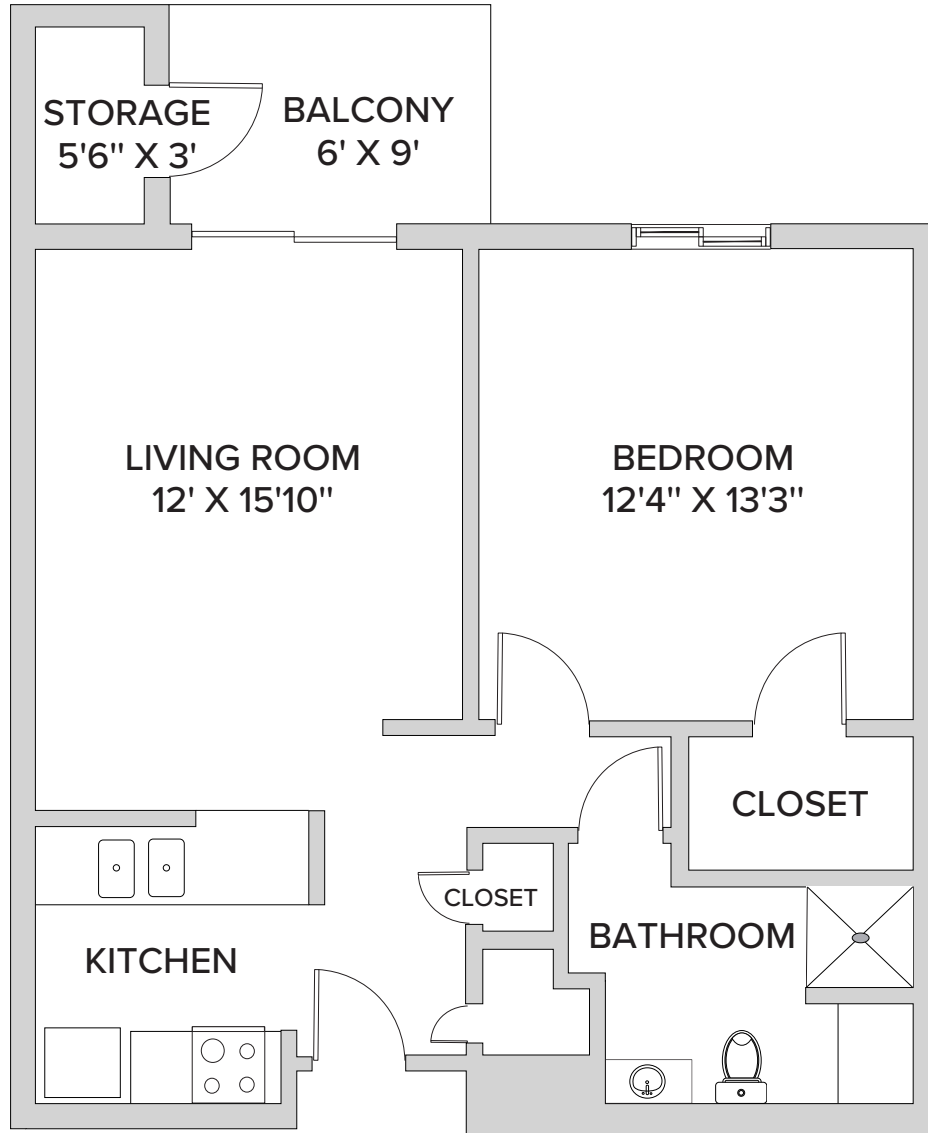

**Liberty: One Bedroom**

594 Square Feet

2100 South Swope Drive | Independence, MO 64057 | 816-257-5100 | [FountainsAtGreenbriar.com](http://FountainsAtGreenbriar.com)  
*Floor plans are not to scale and are shown for comparative purposes only. Actual apartment floor plans may have minor variations.*

**St. Joseph: One Bedroom**

561 Square Feet

2100 South Swope Drive | Independence, MO 64057 | 816-257-5100 | [FountainsAtGreenbriar.com](http://FountainsAtGreenbriar.com)

*Floor plans are not to scale and are shown for comparative purposes only. Actual apartment floor plans may have minor variations.*

**Independence: One Bedroom**

618 Square Feet

2100 South Swope Drive | Independence, MO 64057 | 816-257-5100 | [FountainsAtGreenbriar.com](http://FountainsAtGreenbriar.com)  
*Floor plans are not to scale and are shown for comparative purposes only. Actual apartment floor plans may have minor variations.*

**Columbia: One Bedroom**

413 Square Feet

2100 South Swope Drive | Independence, MO 64057 | 816-257-5100 | [FountainsAtGreenbriar.com](http://FountainsAtGreenbriar.com)

*Floor plans are not to scale and are shown for comparative purposes only. Actual apartment floor plans may have minor variations.*