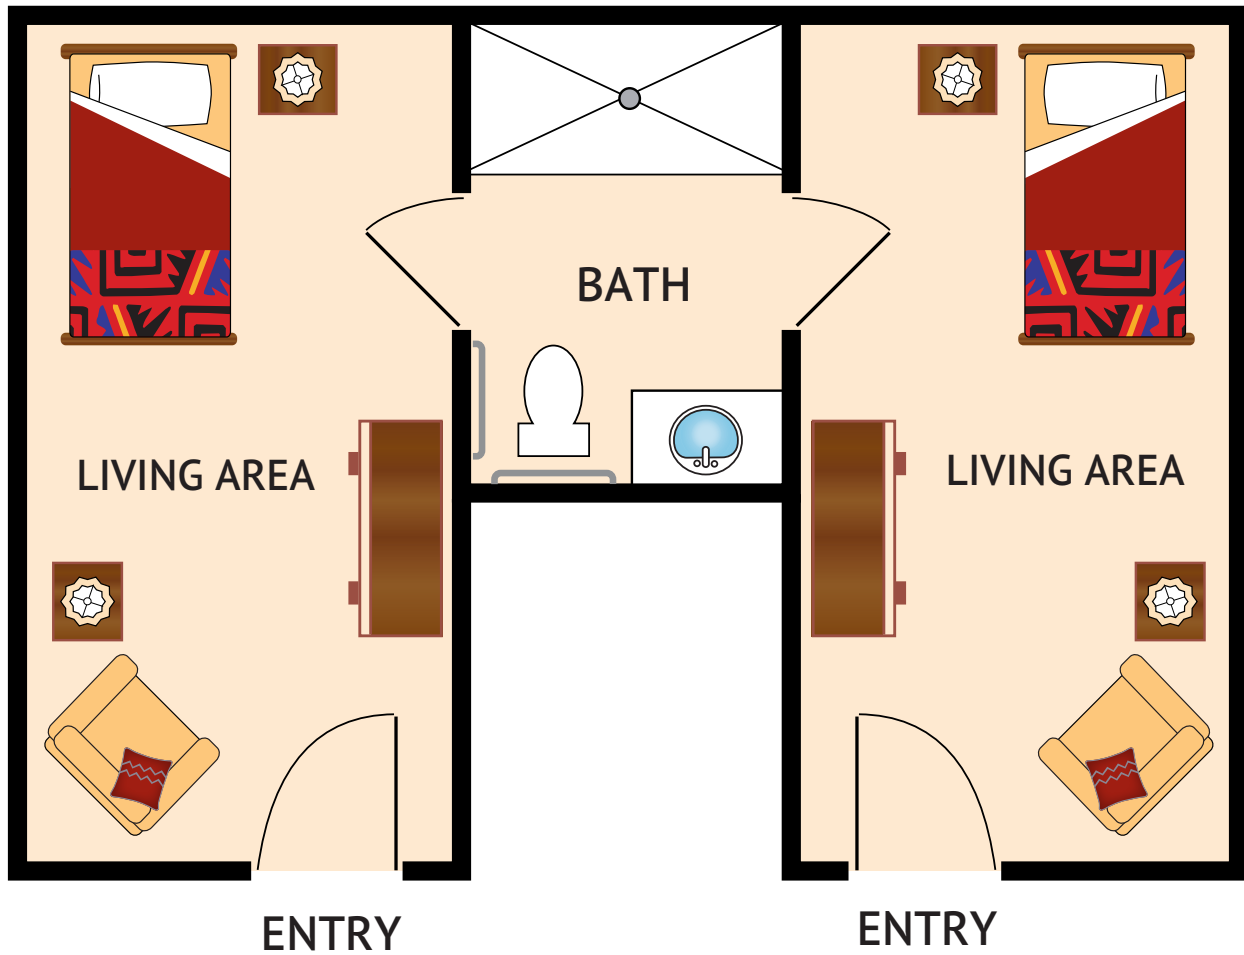

## MEMORY CARE at The Gardens

*Floor Plan*

### STUDIO

301 Square Feet

Floor plans are not to scale and are shown for comparative purposes only.  
Actual apartment floor plans may have minor variations.

# MEMORY CARE at The Gardens

*Floor Plan*

## SHARED STUDIO

424 Square Feet

Floor plans are not to scale and are shown for comparative purposes only.  
Actual apartment floor plans may have minor variations.