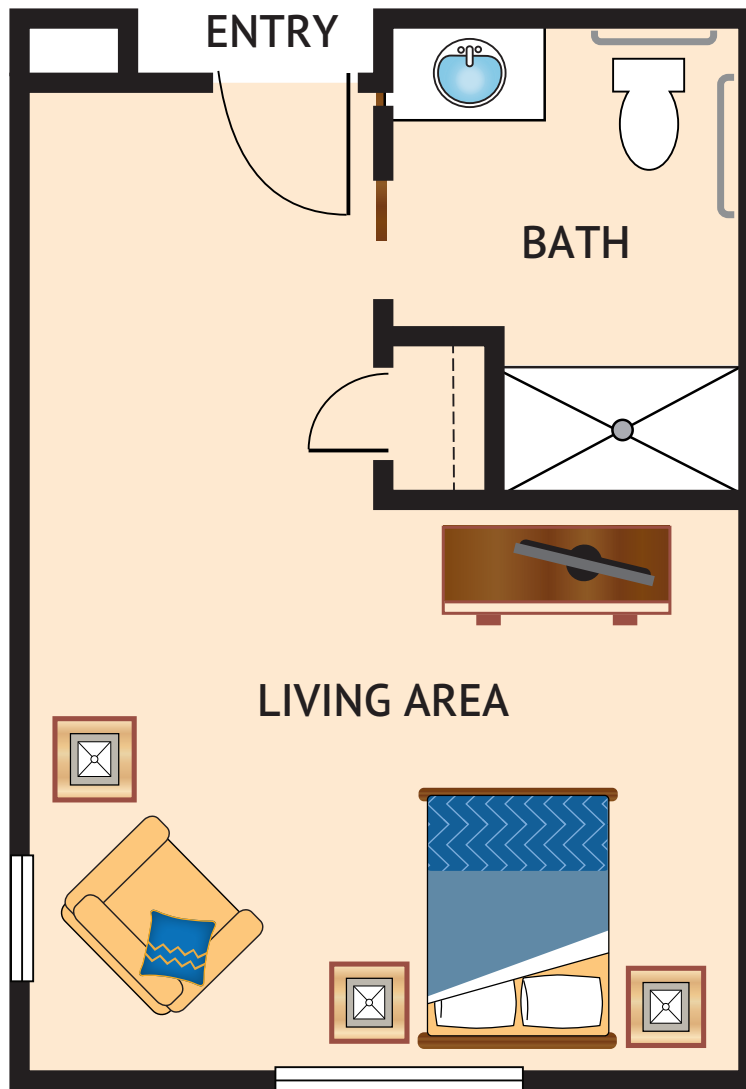

# WHITE CLIFFS

SENIOR LIVING

A WATERMARK RETIREMENT COMMUNITY<sup>SM</sup>

## MEMORY CARE at The Gardens

*Floor Plan*

### STUDIO

301 Square Feet

Floor plans are not to scale and are shown for comparative purposes only.  
Actual apartment floor plans may have minor variations.

# MEMORY CARE at The Gardens

*Floor Plan*