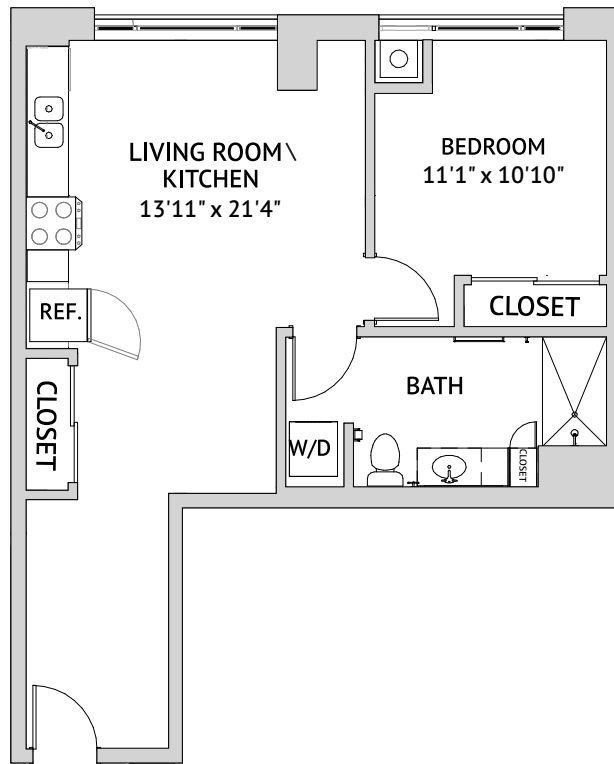

Irving: One Bedroom

733-809 Square Feet

Independent Living

1540 NW 13th Avenue, Portland, OR 97209 | 503-303-1220 | watermarkthepearl.com

Floor plans are not to scale and are shown for comparative purposes only. Actual apartment floor plans may have minor variations.