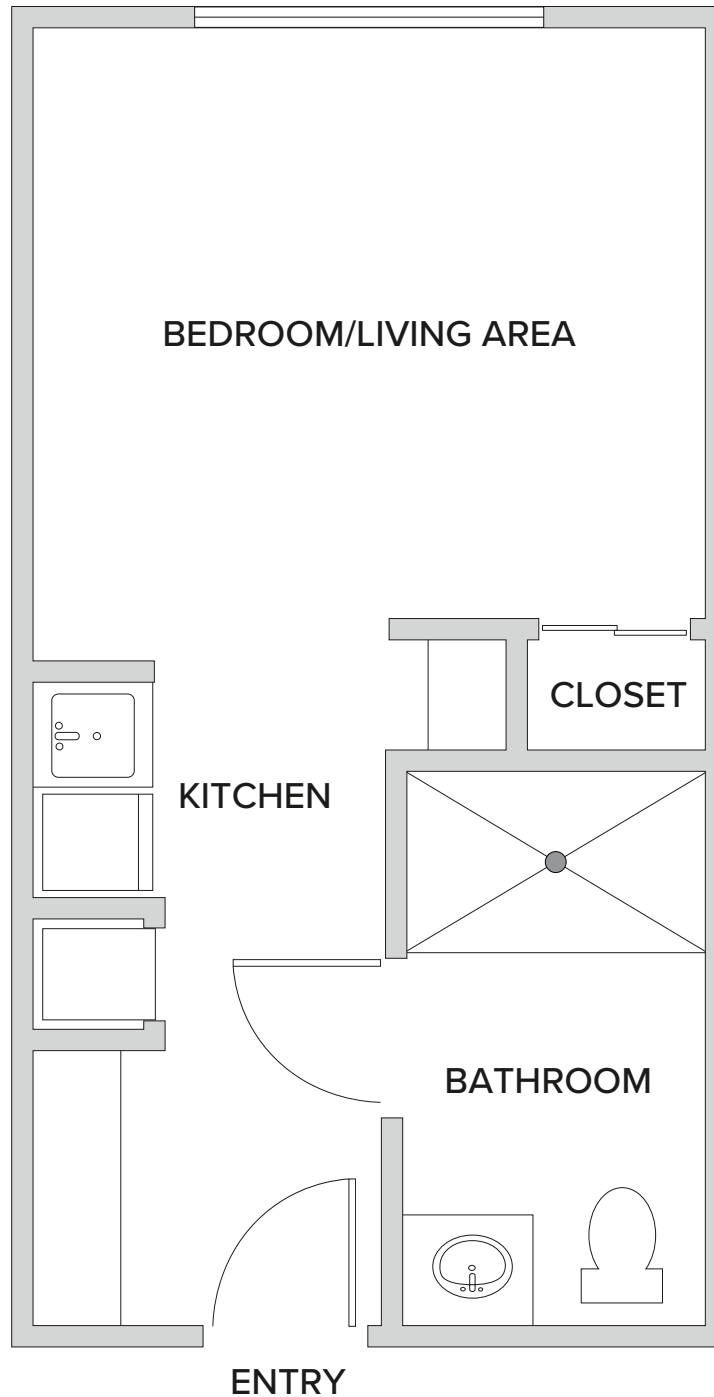

**Studio**

282 Square Feet

1519 Rockland Road | Wilmington, DE 19803 | 302-777-3099 | [RocklandPlace.com](http://RocklandPlace.com)

*Floor plans are not to scale and are shown for comparative purposes only. Actual apartment floor plans may have minor variations.*