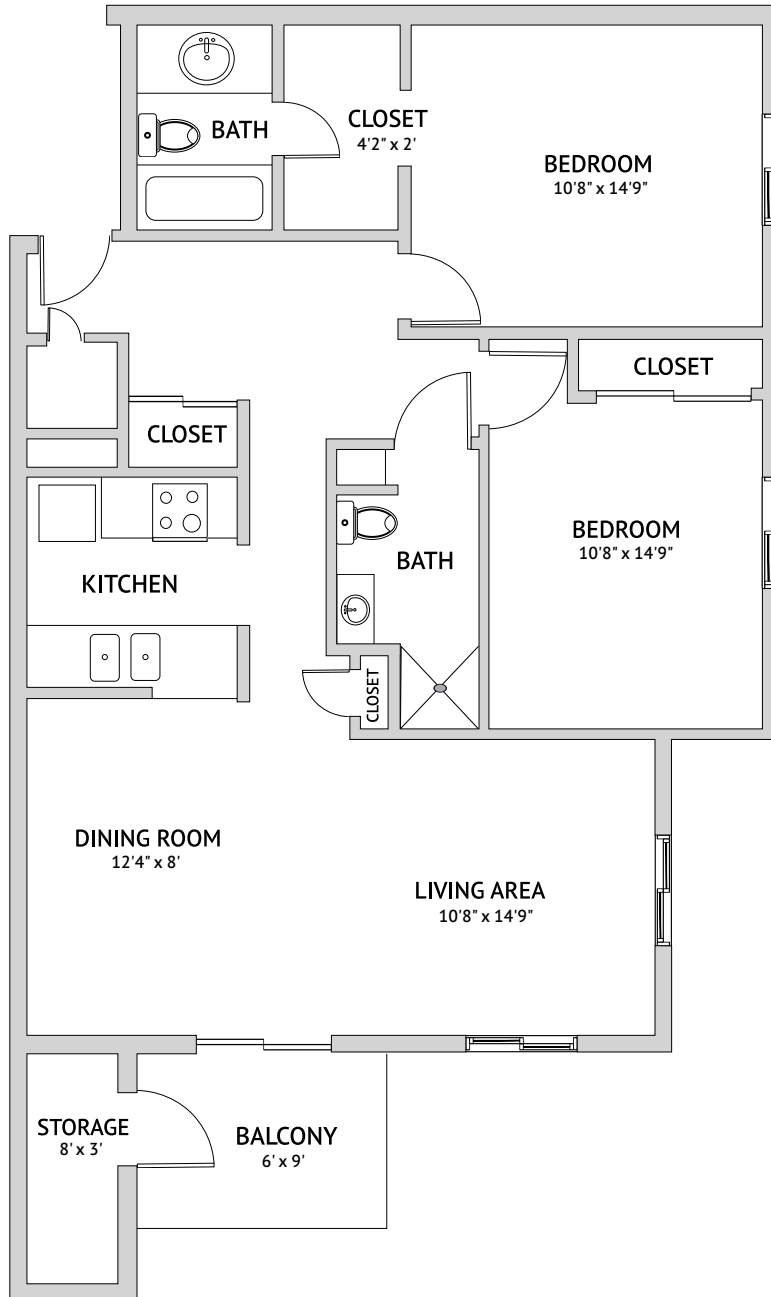

Jefferson City: Two Bedroom Two Bath
826 Square Feet

Independent Living

2100 South Swope Drive, Independence, MO 64057 | 816-257-5100 | greenbriar.watermarkcommunities.com

Floor plans are not to scale and are shown for comparative purposes only. Actual apartment floor plans may have minor variations.

Kansas City: Two Bedroom Two Bath
945 Square Feet

Independent Living

2100 South Swope Drive, Independence, MO 64057 | 816-257-5100 | greenbriar.watermarkcommunities.com

Floor plans are not to scale and are shown for comparative purposes only. Actual apartment floor plans may have minor variations.