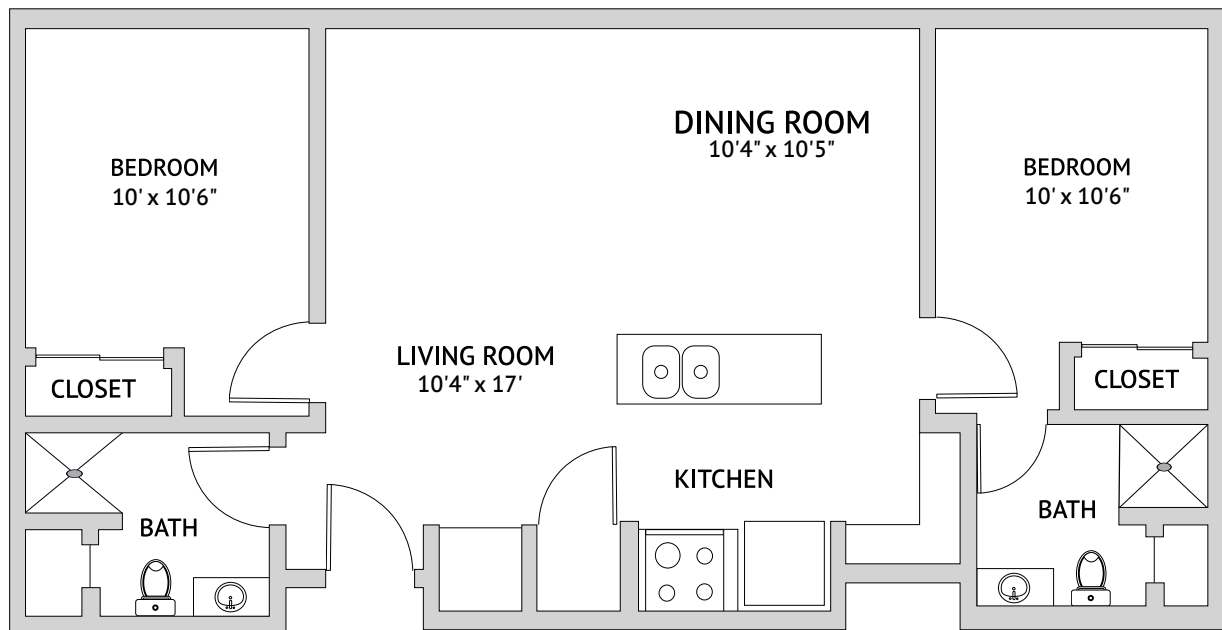

Jefferson City: Two Bedroom Two Bath
826 Square Feet

Independent Living

2100 South Swope Drive, Independence, MO 64057 | 816-257-5100 | greenbriar.watermarkcommunities.com

Floor plans are not to scale and are shown for comparative purposes only. Actual apartment floor plans may have minor variations.

Kansas City: Two Bedroom Two Bath
945 Square Feet

Independent Living

2100 South Swope Drive, Independence, MO 64057 | 816-257-5100 | greenbriar.watermarkcommunities.com

Floor plans are not to scale and are shown for comparative purposes only. Actual apartment floor plans may have minor variations.