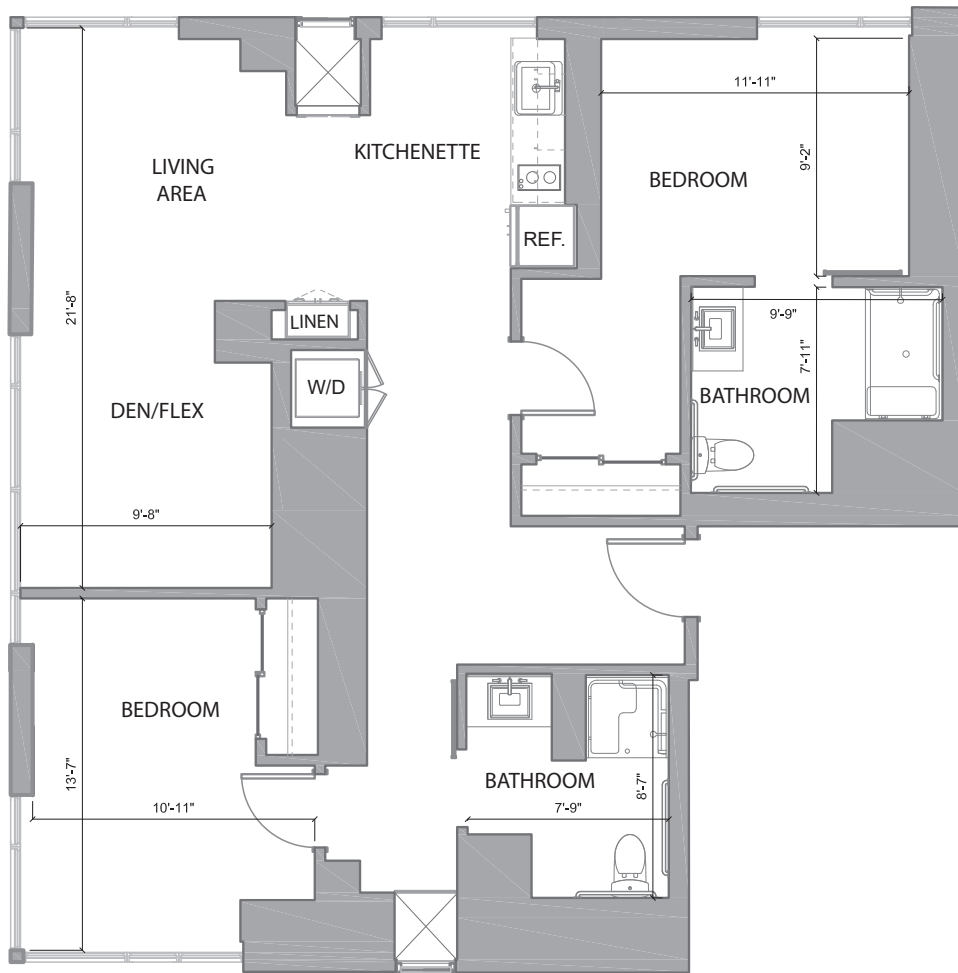

One Bedroom: C2
475 Square Feet

Independent Living

947 Tiverton Avenue, Los Angeles, CA 90024 | Tel: 310-208-4590 | watermarkwestwood.com

Floor plans are not to scale and are shown for comparative purposes only. Actual apartment floor plans may have minor variations.

Two Bedroom: C4
885 Square Feet

Independent Living

947 Tiverton Avenue, Los Angeles, CA 90024 | Tel: 310-208-4590 | watermarkwestwood.com

Floor plans are not to scale and are shown for comparative purposes only. Actual apartment floor plans may have minor variations.

Two Bedroom: C5
949 Square Feet

Independent Living

947 Tiverton Avenue, Los Angeles, CA 90024 | Tel: 310-208-4590 | watermarkwestwood.com

Floor plans are not to scale and are shown for comparative purposes only. Actual apartment floor plans may have minor variations.