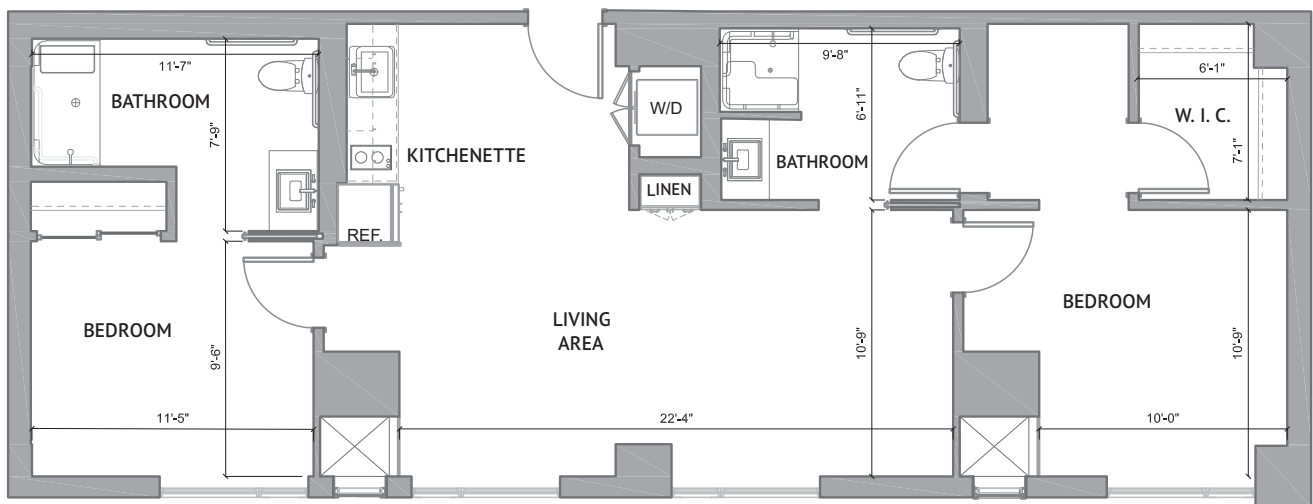

One Bedroom: C2
475 Square Feet

Independent Living

947 Tiverton Avenue, Los Angeles, CA 90024 | Tel: 310-208-4590 | watermarkwestwood.com

Floor plans are not to scale and are shown for comparative purposes only. Actual apartment floor plans may have minor variations.

Two Bedroom: C4
885 Square Feet

Independent Living

947 Tiverton Avenue, Los Angeles, CA 90024 | Tel: 310-208-4590 | watermarkwestwood.com

Floor plans are not to scale and are shown for comparative purposes only. Actual apartment floor plans may have minor variations.

Two Bedroom: C5
949 Square Feet

Independent Living

947 Tiverton Avenue, Los Angeles, CA 90024 | Tel: 310-208-4590 | watermarkwestwood.com

Floor plans are not to scale and are shown for comparative purposes only. Actual apartment floor plans may have minor variations.