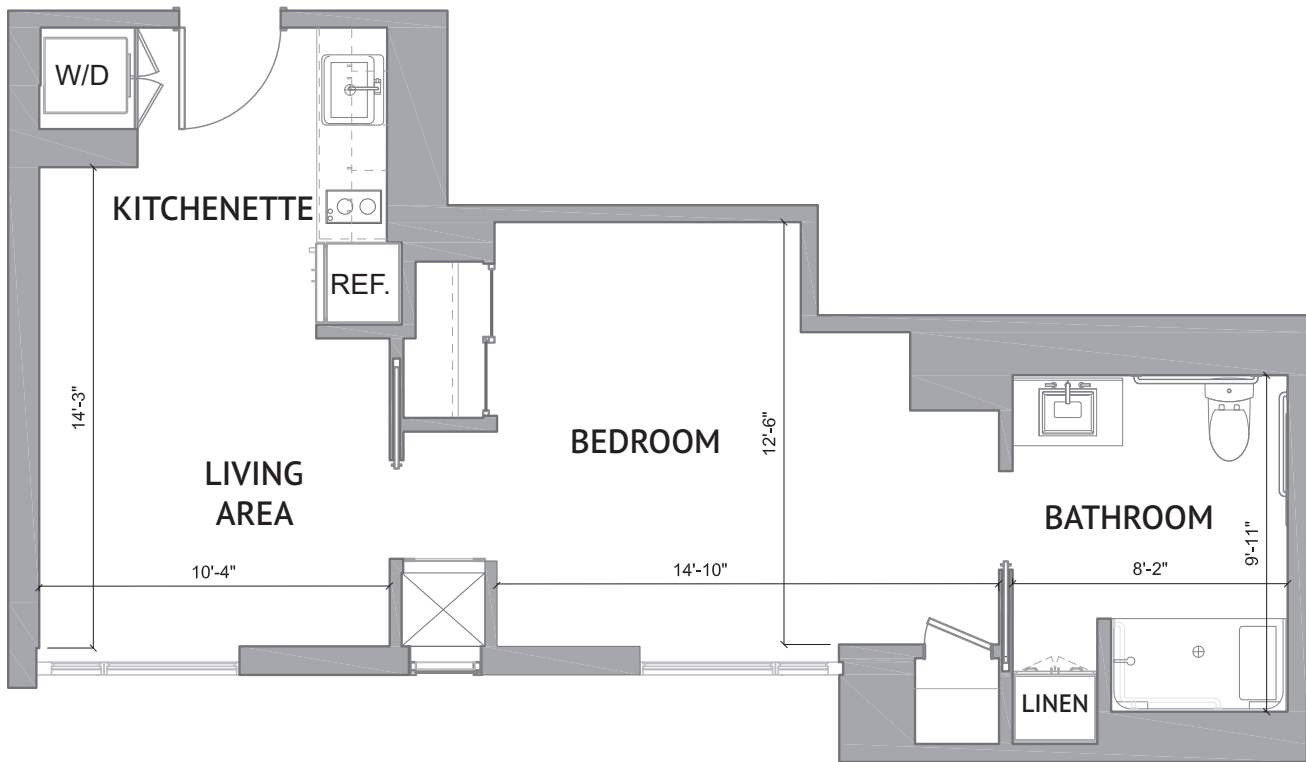

One Bedroom: C2
475 Square Feet

Independent Living

947 Tiverton Avenue, Los Angeles, CA 90024 | Tel: 310-208-4590 | watermarkwestwood.com

Floor plans are not to scale and are shown for comparative purposes only. Actual apartment floor plans may have minor variations.

Two Bedroom: C4
885 Square Feet

Independent Living

947 Tiverton Avenue, Los Angeles, CA 90024 | Tel: 310-208-4590 | watermarkwestwood.com

Floor plans are not to scale and are shown for comparative purposes only. Actual apartment floor plans may have minor variations.

Two Bedroom: C5
949 Square Feet

Independent Living

947 Tiverton Avenue, Los Angeles, CA 90024 | Tel: 310-208-4590 | watermarkwestwood.com

Floor plans are not to scale and are shown for comparative purposes only. Actual apartment floor plans may have minor variations.