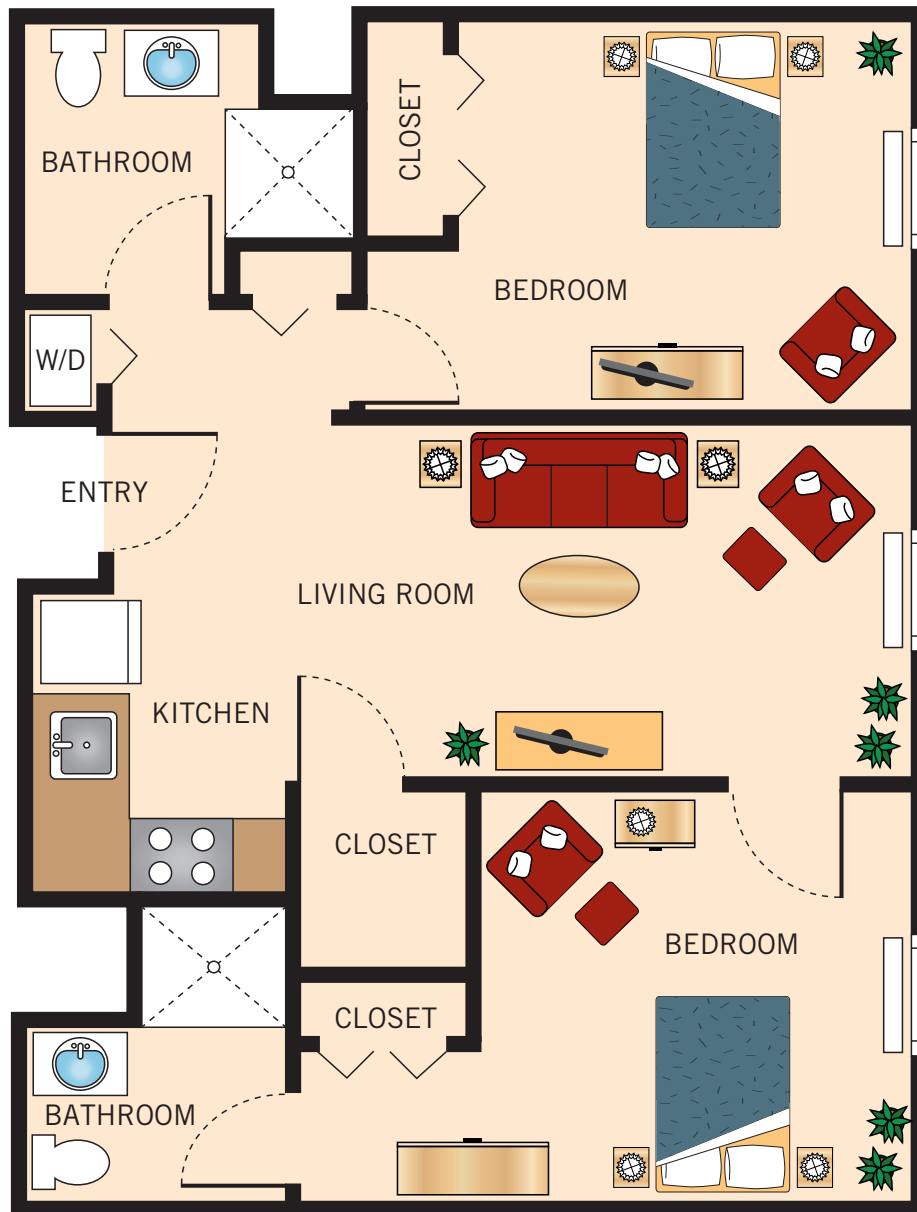

STUDIO

330 Square Feet

Floor plans are not to scale and are shown for comparative purposes only.
Actual apartment floor plans may have minor variations.

ONE BEDROOM

500 Square Feet

Floor plans are not to scale and are shown for comparative purposes only.
Actual apartment floor plans may have minor variations.

ONE BEDROOM WITH DEN

650 Square Feet

Floor plans are not to scale and are shown for comparative purposes only.
Actual apartment floor plans may have minor variations.

TWO BEDROOM
780 Square Feet

Floor plans are not to scale and are shown for comparative purposes only.
Actual apartment floor plans may have minor variations.

TWO BEDROOM DELUXE

810 Square Feet

Floor plans are not to scale and are shown for comparative purposes only.
Actual apartment floor plans may have minor variations.