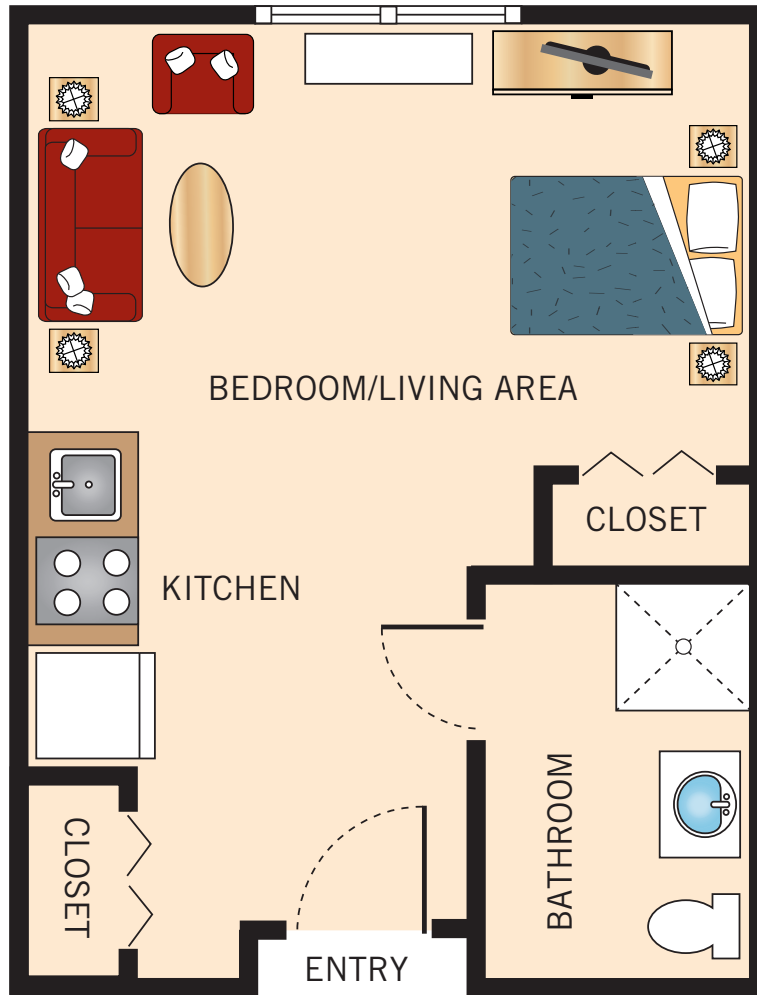

STUDIO

330 Square Feet

Floor plans are not to scale and are shown for comparative purposes only.
Actual apartment floor plans may have minor variations.

ONE BEDROOM

500 Square Feet

Floor plans are not to scale and are shown for comparative purposes only.
Actual apartment floor plans may have minor variations.

ONE BEDROOM WITH DEN

650 Square Feet

Floor plans are not to scale and are shown for comparative purposes only.
Actual apartment floor plans may have minor variations.

TWO BEDROOM
780 Square Feet

Floor plans are not to scale and are shown for comparative purposes only.
Actual apartment floor plans may have minor variations.

TWO BEDROOM DELUXE

810 Square Feet

Floor plans are not to scale and are shown for comparative purposes only.
Actual apartment floor plans may have minor variations.