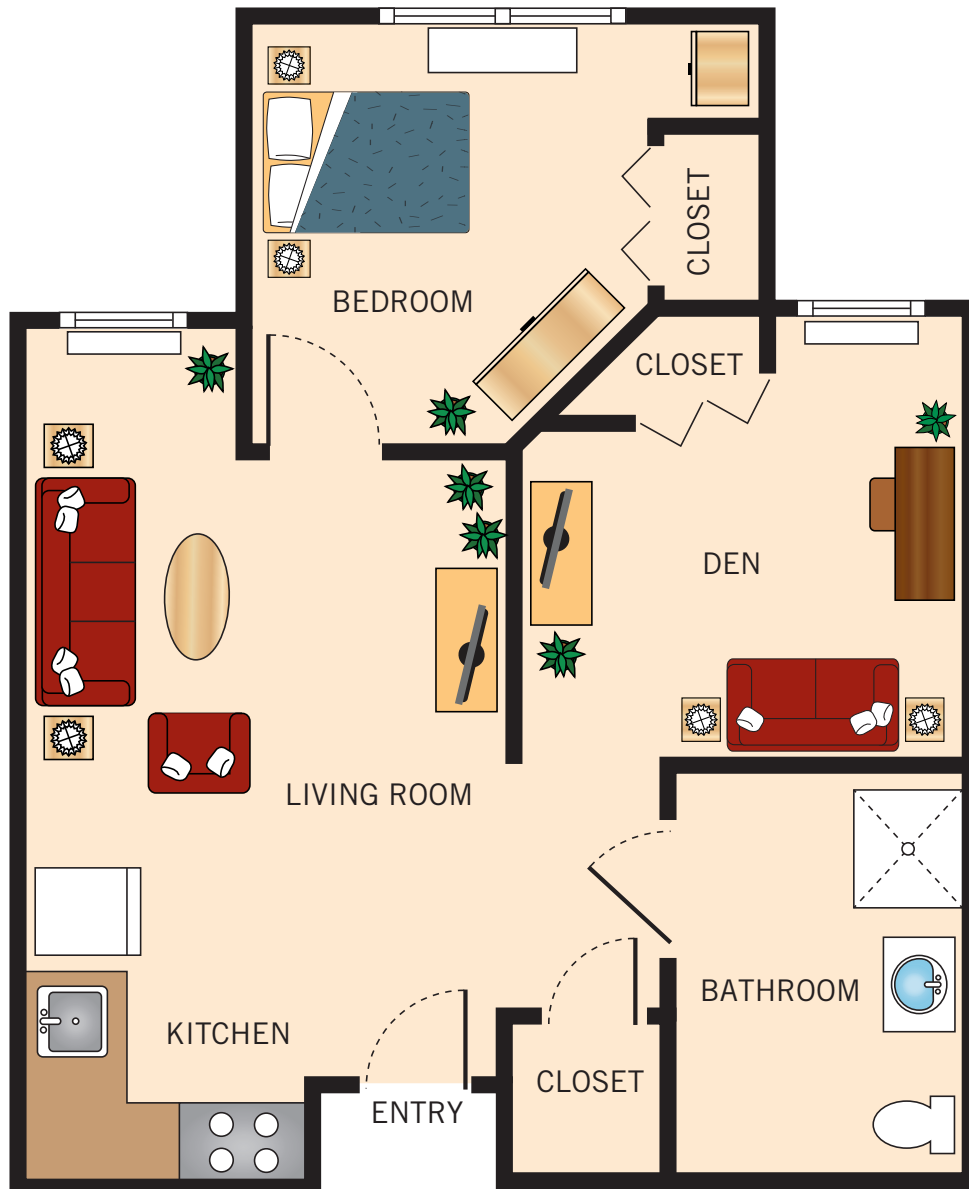

STUDIO

330 Square Feet

Floor plans are not to scale and are shown for comparative purposes only.
Actual apartment floor plans may have minor variations.

ONE BEDROOM

500 Square Feet

Floor plans are not to scale and are shown for comparative purposes only.
Actual apartment floor plans may have minor variations.

ONE BEDROOM WITH DEN

650 Square Feet

Floor plans are not to scale and are shown for comparative purposes only.
Actual apartment floor plans may have minor variations.

TWO BEDROOM
780 Square Feet

Floor plans are not to scale and are shown for comparative purposes only.
Actual apartment floor plans may have minor variations.

TWO BEDROOM DELUXE

810 Square Feet

Floor plans are not to scale and are shown for comparative purposes only.
Actual apartment floor plans may have minor variations.