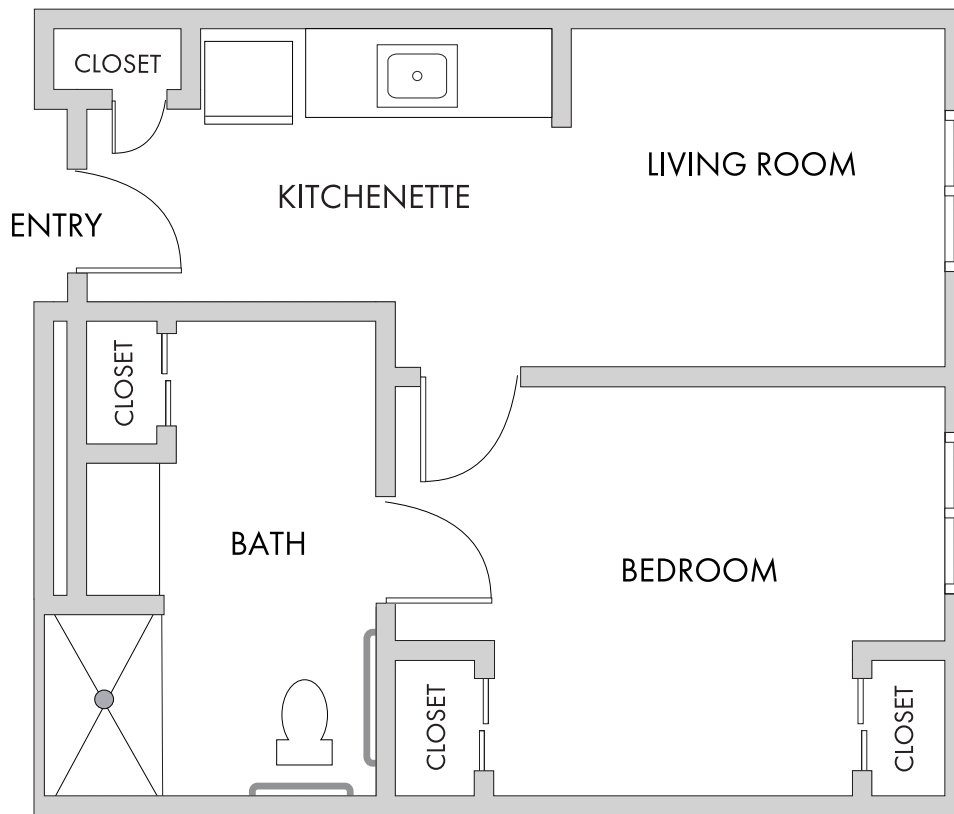

THE DEVONSHIRE

ONE BEDROOM DELUXE

788 Square Feet

Floor plans are not to scale and are shown for comparative purposes only.
Actual apartment floor plans may have minor variations.

THE GREENBRIAR

ONE BEDROOM

635 Square Feet

Floor plans are not to scale and are shown for comparative purposes only.
Actual apartment floor plans may have minor variations.

THE BELCLAIR PETITE ONE BEDROOM

543 Square Feet

Floor plans are not to scale and are shown for comparative purposes only.
Actual apartment floor plans may have minor variations.