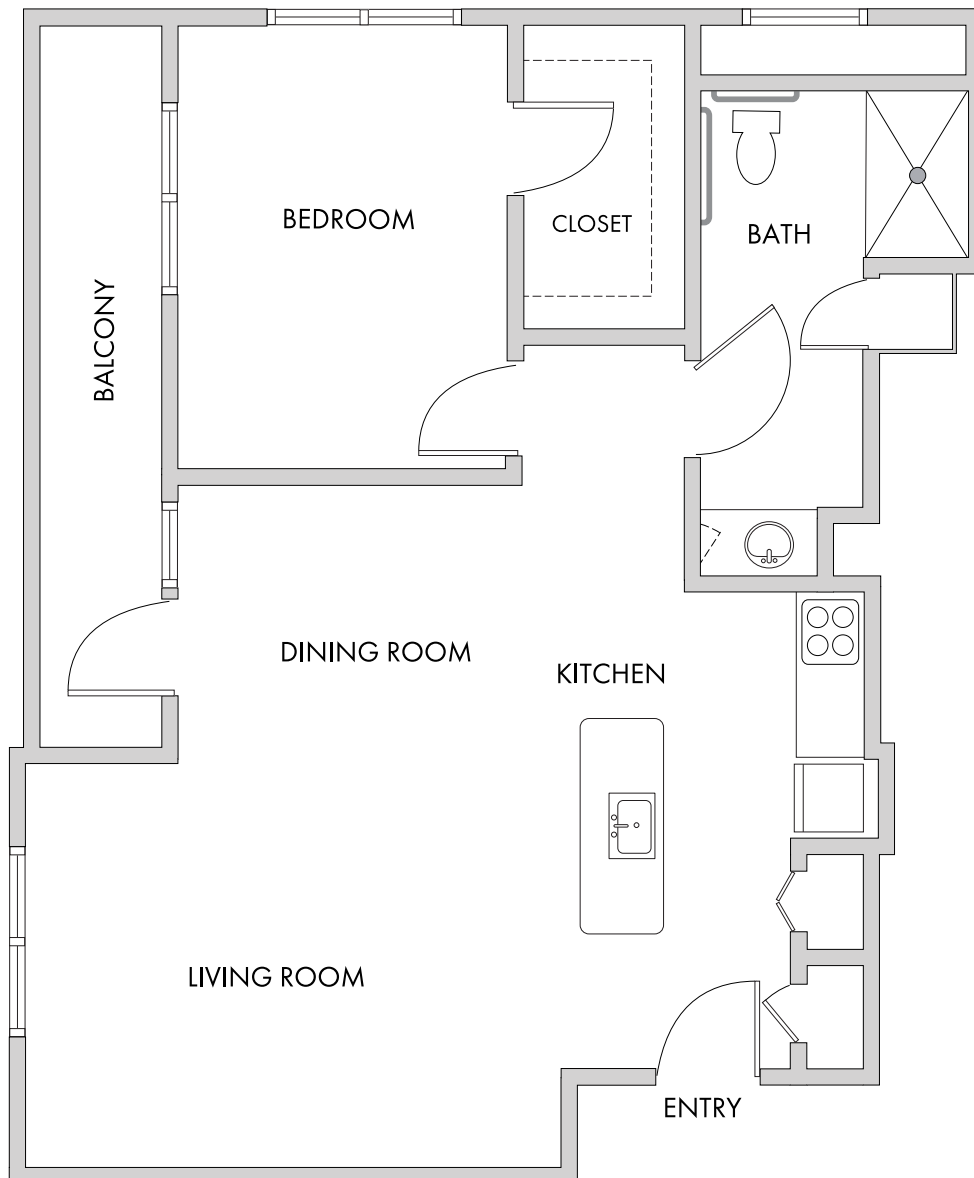

THE DEVONSHIRE

ONE BEDROOM DELUXE

788 Square Feet

Floor plans are not to scale and are shown for comparative purposes only.
Actual apartment floor plans may have minor variations.

THE GREENBRIAR

ONE BEDROOM

635 Square Feet

Floor plans are not to scale and are shown for comparative purposes only.
Actual apartment floor plans may have minor variations.

THE BELCLAIR PETITE ONE BEDROOM

543 Square Feet

Floor plans are not to scale and are shown for comparative purposes only.
Actual apartment floor plans may have minor variations.