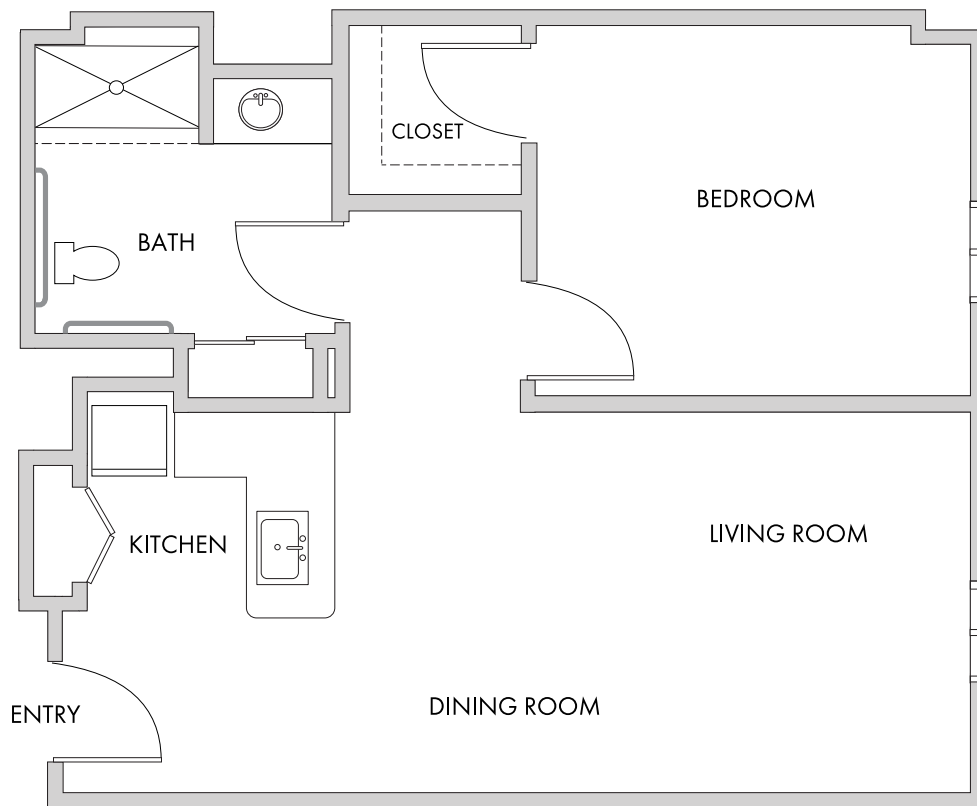

THE DEVONSHIRE

ONE BEDROOM DELUXE

788 Square Feet

Floor plans are not to scale and are shown for comparative purposes only.
Actual apartment floor plans may have minor variations.

THE GREENBRIAR

ONE BEDROOM

635 Square Feet

Floor plans are not to scale and are shown for comparative purposes only.
Actual apartment floor plans may have minor variations.

THE BELCLAIR PETITE ONE BEDROOM

543 Square Feet

Floor plans are not to scale and are shown for comparative purposes only.
Actual apartment floor plans may have minor variations.