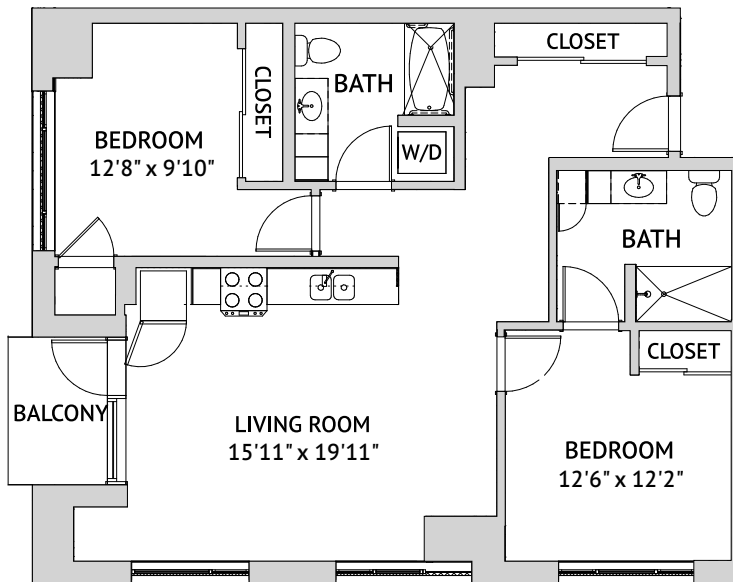

Duniway: Two Bedroom
1,110 Square Feet

Independent Living

1540 NW 13th Avenue, Portland, OR 97209 | 503-303-1220 | watermarkthepearl.com

Floor plans are not to scale and are shown for comparative purposes only. Actual apartment floor plans may have minor variations.