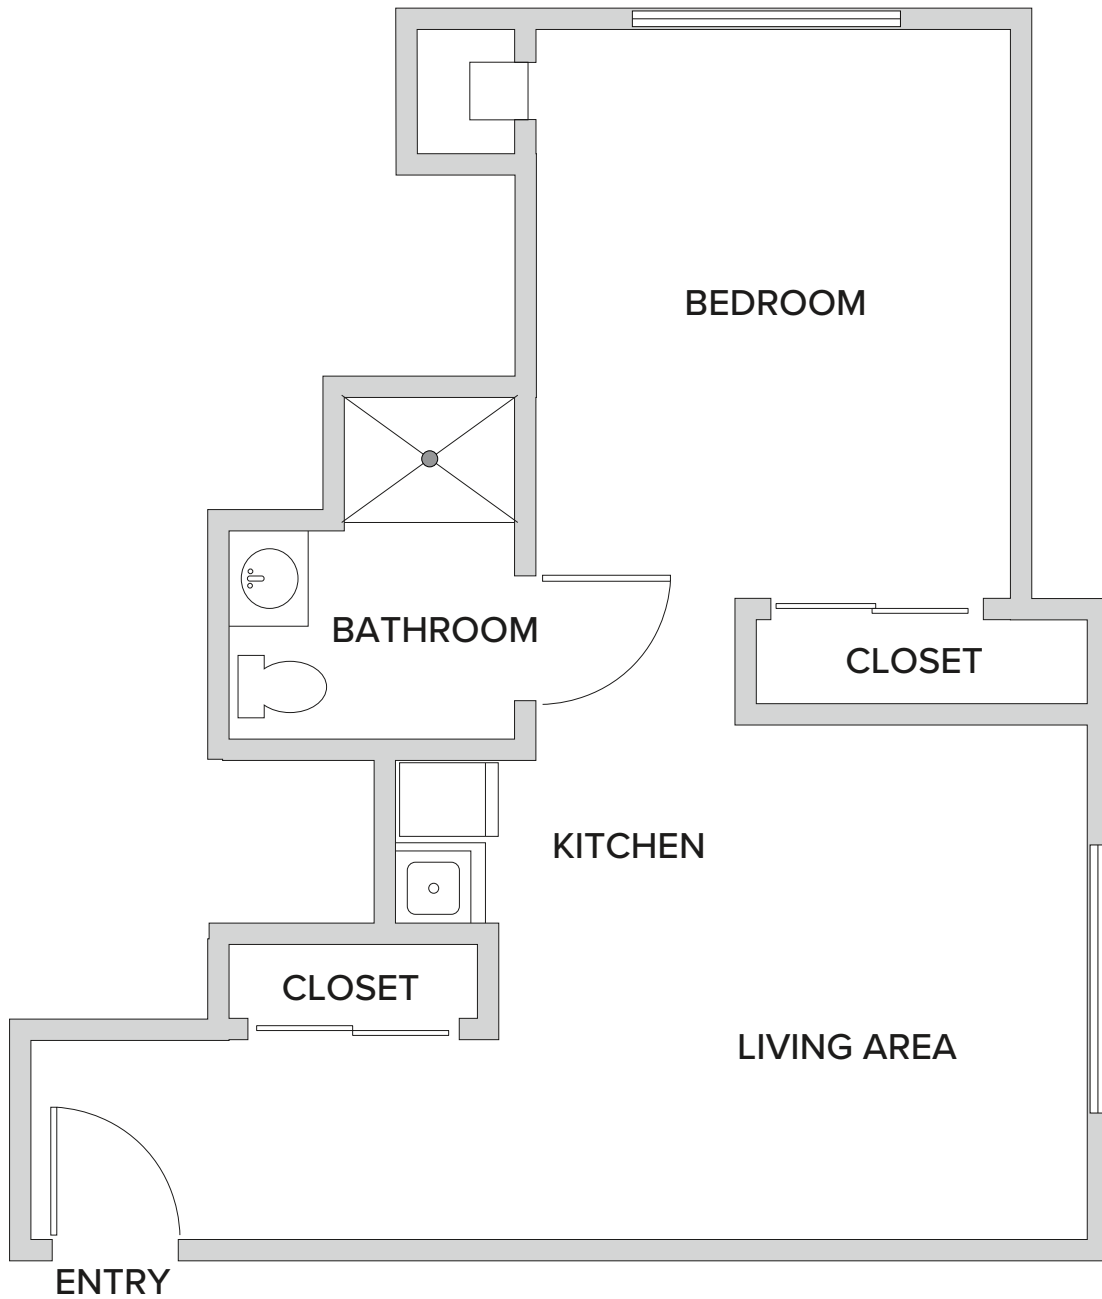

**One Bedroom**

460 Square Feet

1519 Rockland Road | Wilmington, DE 19803 | 302-777-3099 | RocklandPlace.com

*Floor plans are not to scale and are shown for comparative purposes only. Actual apartment floor plans may have minor variations.*

**One Bedroom Deluxe**

500 Square Feet

1519 Rockland Road | Wilmington, DE 19803 | 302-777-3099 | RocklandPlace.com

*Floor plans are not to scale and are shown for comparative purposes only. Actual apartment floor plans may have minor variations.*