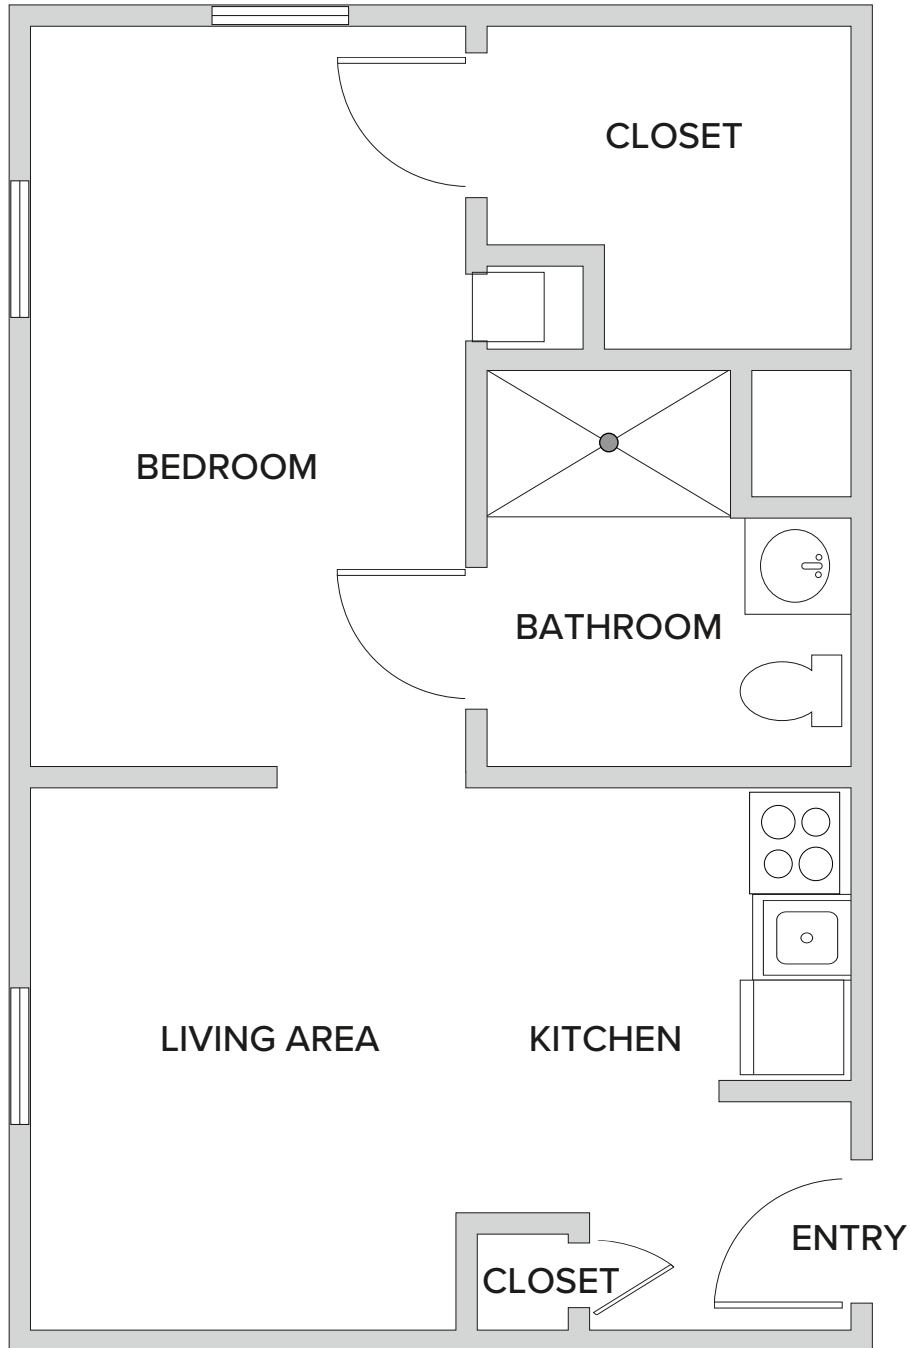

**One Bedroom**

460 Square Feet

1519 Rockland Road | Wilmington, DE 19803 | 302-777-3099 | RocklandPlace.com

*Floor plans are not to scale and are shown for comparative purposes only. Actual apartment floor plans may have minor variations.*

**One Bedroom Deluxe**

500 Square Feet

1519 Rockland Road | Wilmington, DE 19803 | 302-777-3099 | RocklandPlace.com

*Floor plans are not to scale and are shown for comparative purposes only. Actual apartment floor plans may have minor variations.*