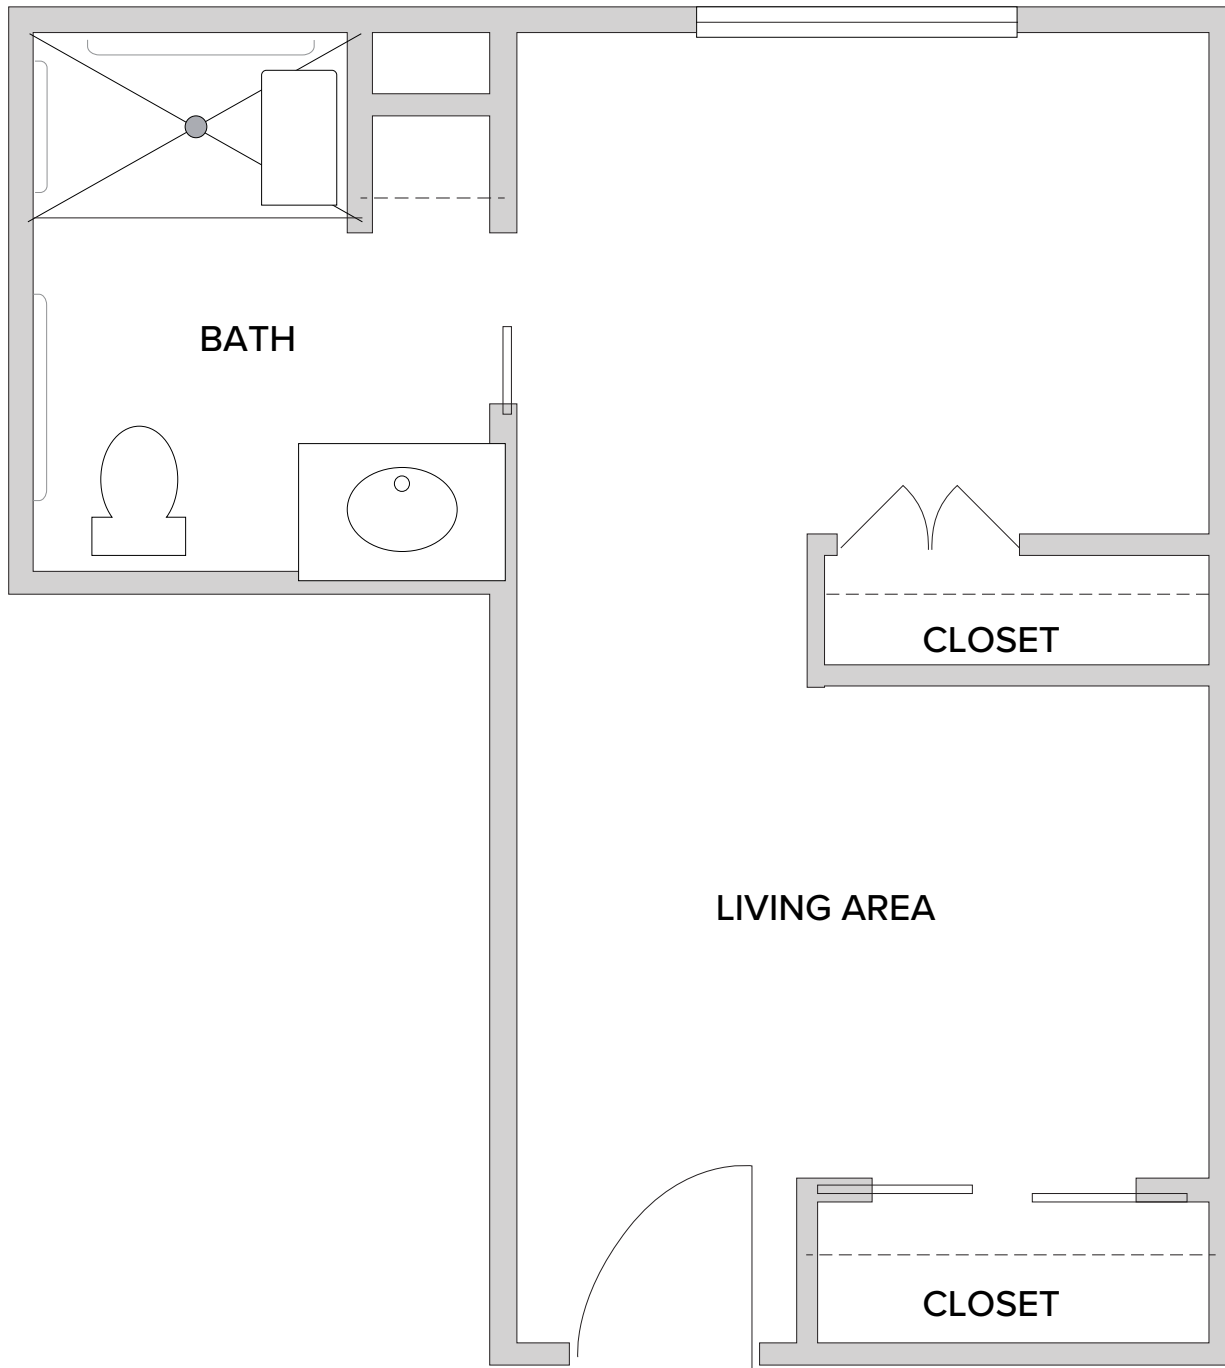

Shared Suite (Semiprivate Studio)

328 Square Feet

5877 Pleasant Hill Road | Milford, OH 45150 | 513-831-5222 | PinebrookLiving.com

Floor plans are not to scale and are shown for comparative purposes only. Actual apartment floor plans may have minor variations.