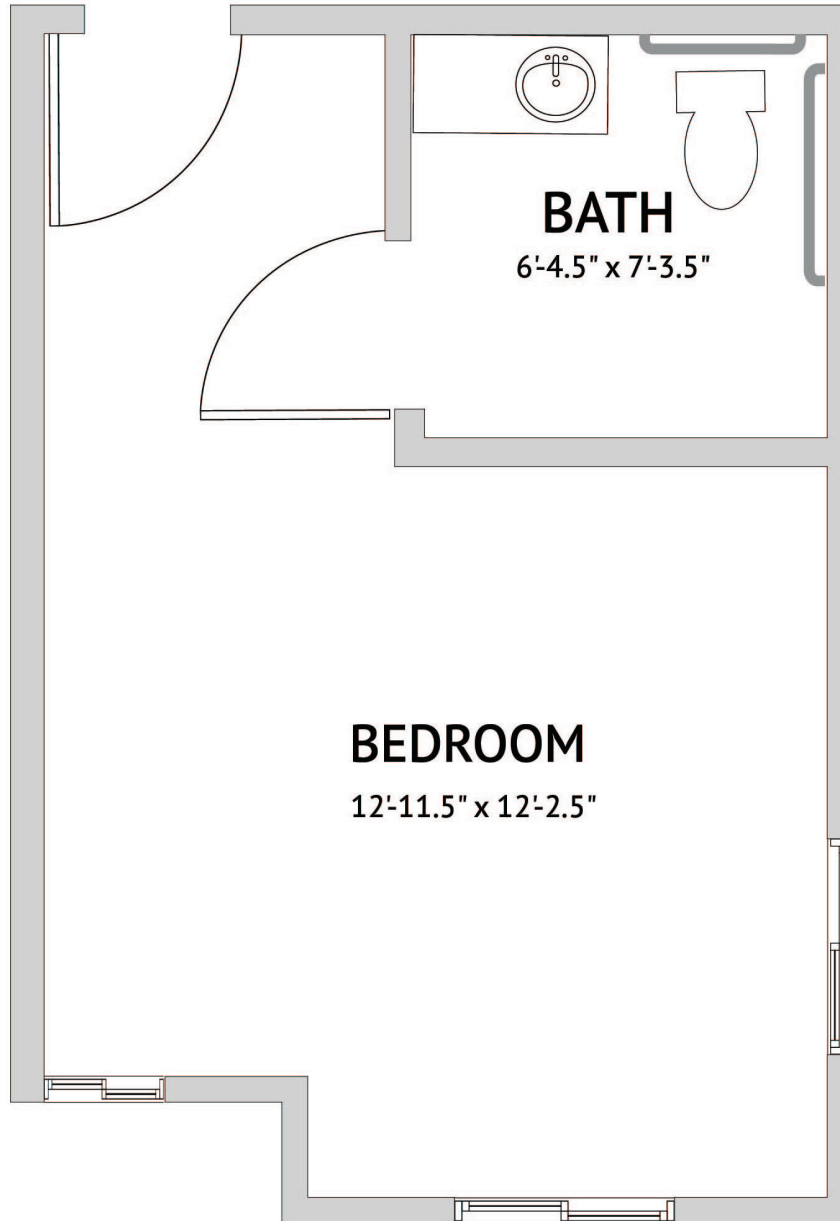

ROOM 104/204 - STUDIO
394 Square Feet

Floor plans are not to scale and are shown for comparative purposes only.
Actual apartment floor plans may have minor variations.

ROOM 105/205 - STUDIO
394 Square Feet

Floor plans are not to scale and are shown for comparative purposes only.
Actual apartment floor plans may have minor variations.

ROOM 106/206 - STUDIO
394 Square Feet

Floor plans are not to scale and are shown for comparative purposes only.
Actual apartment floor plans may have minor variations.

ROOM 107/207 - STUDIO
394 Square Feet

Floor plans are not to scale and are shown for comparative purposes only.
Actual apartment floor plans may have minor variations.

ROOM 108/208 - STUDIO
394 Square Feet

Floor plans are not to scale and are shown for comparative purposes only.
Actual apartment floor plans may have minor variations.

ROOM 109/209 - STUDIO
394 Square Feet

Floor plans are not to scale and are shown for comparative purposes only.
Actual apartment floor plans may have minor variations.