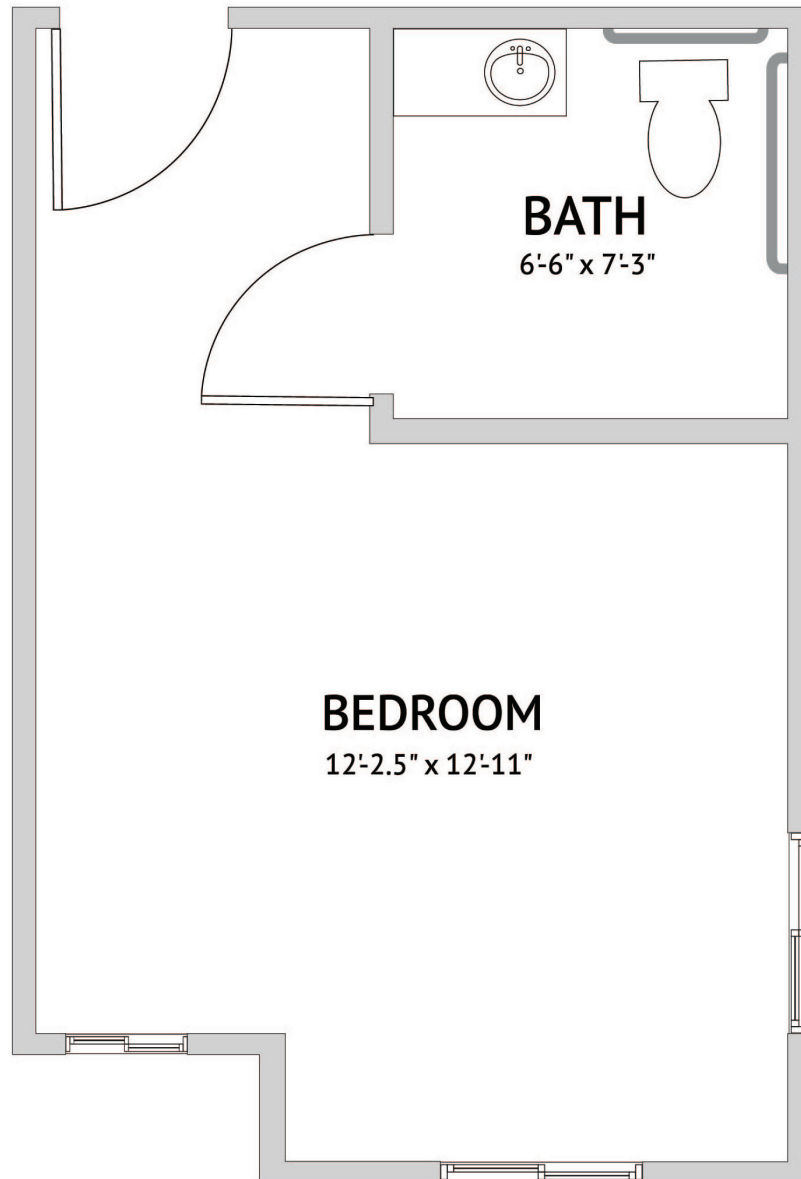

Floor plans are not to scale and are shown for comparative purposes only.
Actual apartment floor plans may have minor variations.

ROOM 124/224 - STUDIO
394 Square Feet

Floor plans are not to scale and are shown for comparative purposes only.
Actual apartment floor plans may have minor variations.

ROOM 125/225 - STUDIO
394 Square Feet

Floor plans are not to scale and are shown for comparative purposes only.
Actual apartment floor plans may have minor variations.

ROOM 126/226 - STUDIO
394 Square Feet

Floor plans are not to scale and are shown for comparative purposes only.
Actual apartment floor plans may have minor variations.

ROOM 127/227 - STUDIO
394 Square Feet

Floor plans are not to scale and are shown for comparative purposes only.
Actual apartment floor plans may have minor variations.