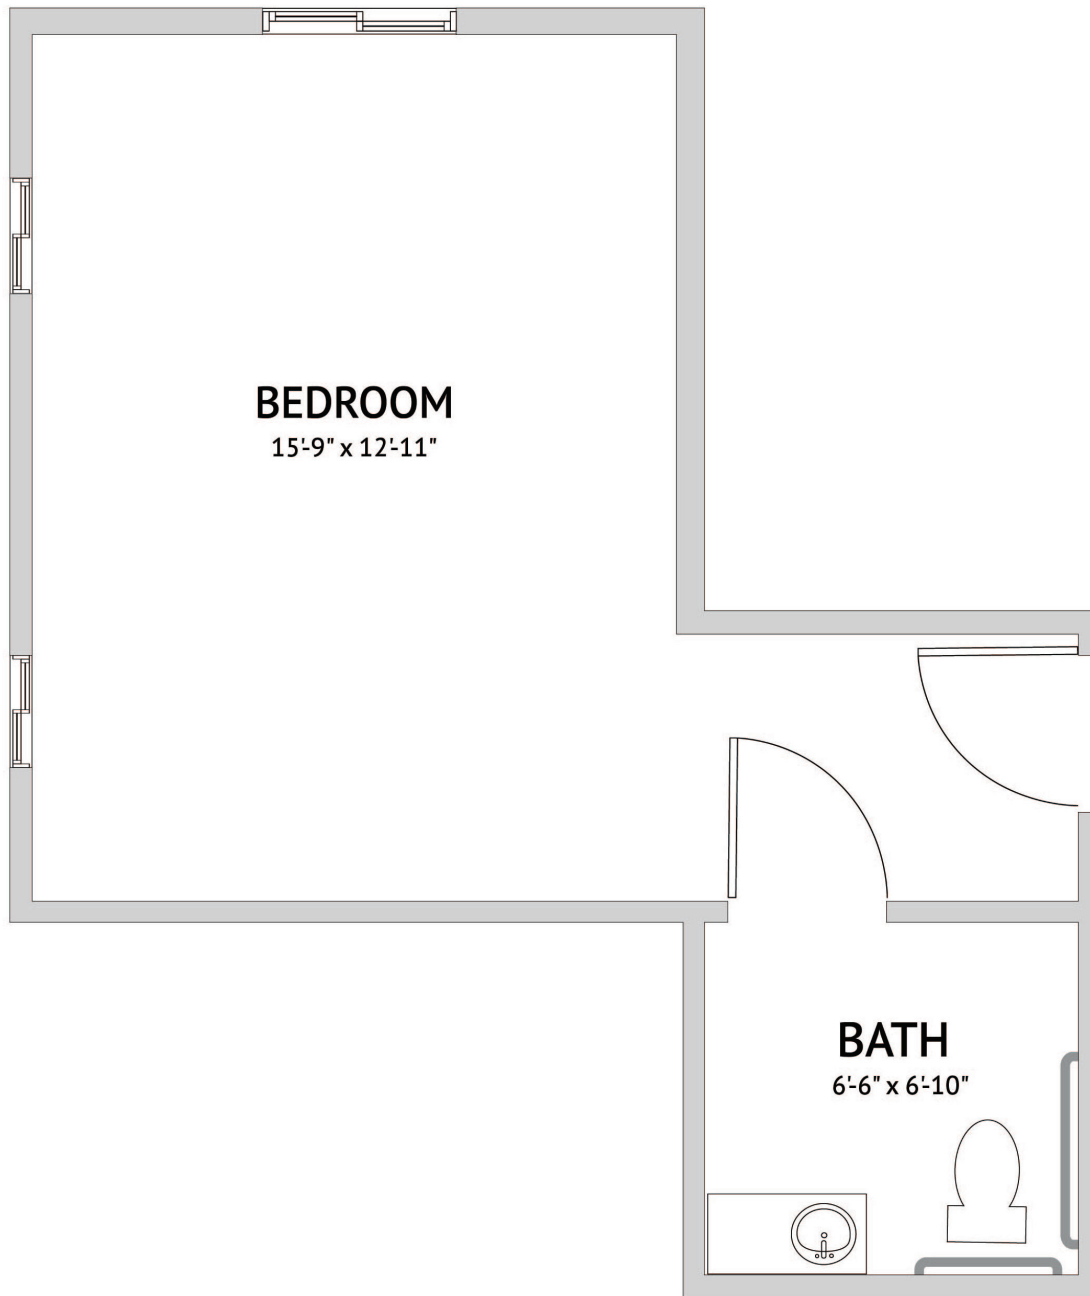

ROOM 113/213 - STUDIO
394 Square Feet

Floor plans are not to scale and are shown for comparative purposes only.
Actual apartment floor plans may have minor variations.