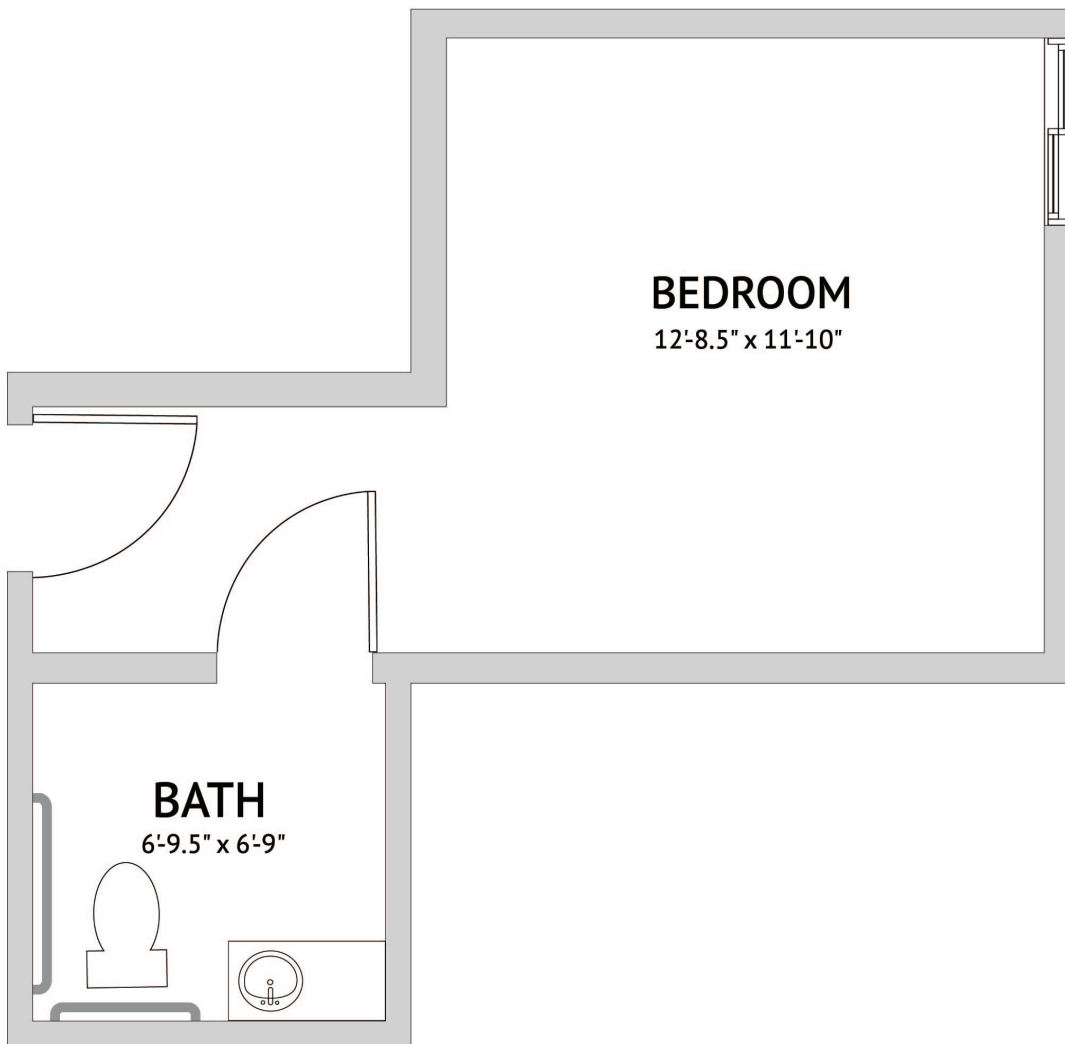

Floor plans are not to scale and are shown for comparative purposes only.
Actual apartment floor plans may have minor variations.

ROOM 121/221 - STUDIO

394 Square Feet

Floor plans are not to scale and are shown for comparative purposes only.
Actual apartment floor plans may have minor variations.

ROOM 122/222 - STUDIO
394 Square Feet

Floor plans are not to scale and are shown for comparative purposes only.
Actual apartment floor plans may have minor variations.

ROOM 123/223 - STUDIO
394 Square Feet