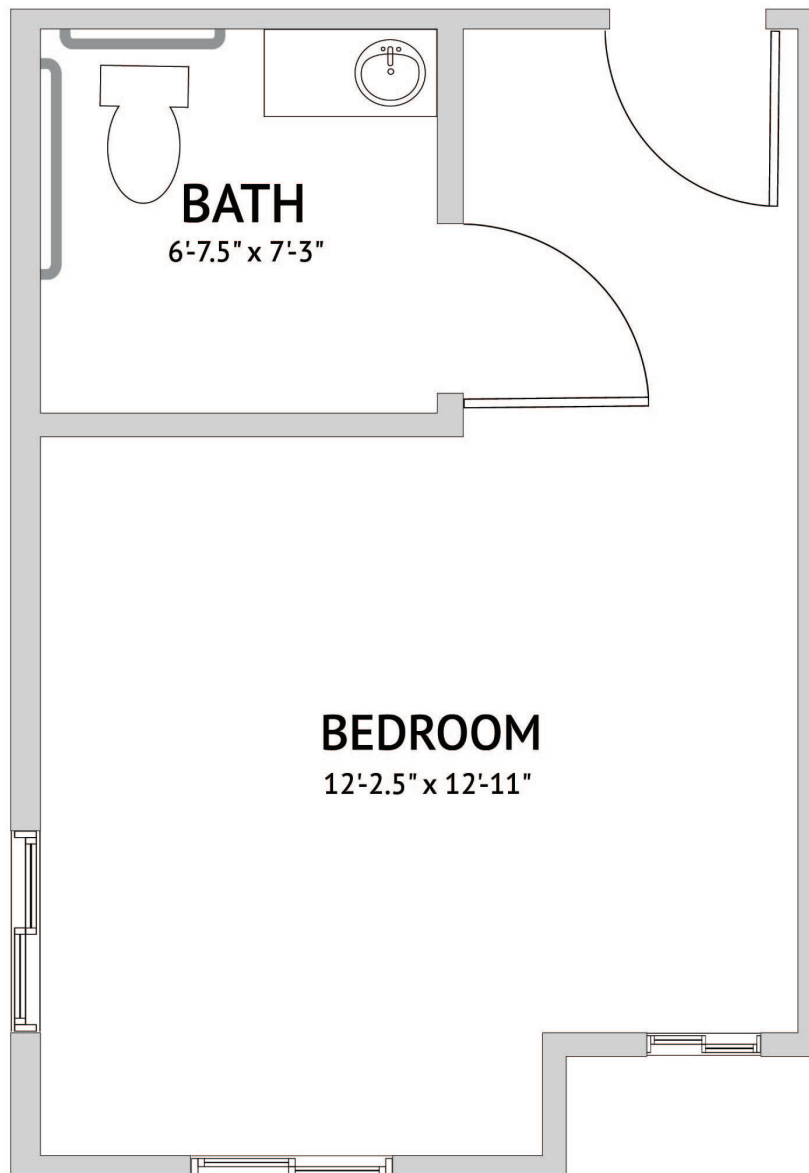

Floor plans are not to scale and are shown for comparative purposes only.
Actual apartment floor plans may have minor variations.

ROOM 124/224 - STUDIO
394 Square Feet

Floor plans are not to scale and are shown for comparative purposes only.
Actual apartment floor plans may have minor variations.

ROOM 125/225 - STUDIO
394 Square Feet

Floor plans are not to scale and are shown for comparative purposes only.
Actual apartment floor plans may have minor variations.

ROOM 126/226 - STUDIO
394 Square Feet

Floor plans are not to scale and are shown for comparative purposes only.
Actual apartment floor plans may have minor variations.

ROOM 127/227 - STUDIO
394 Square Feet

Floor plans are not to scale and are shown for comparative purposes only.
Actual apartment floor plans may have minor variations.