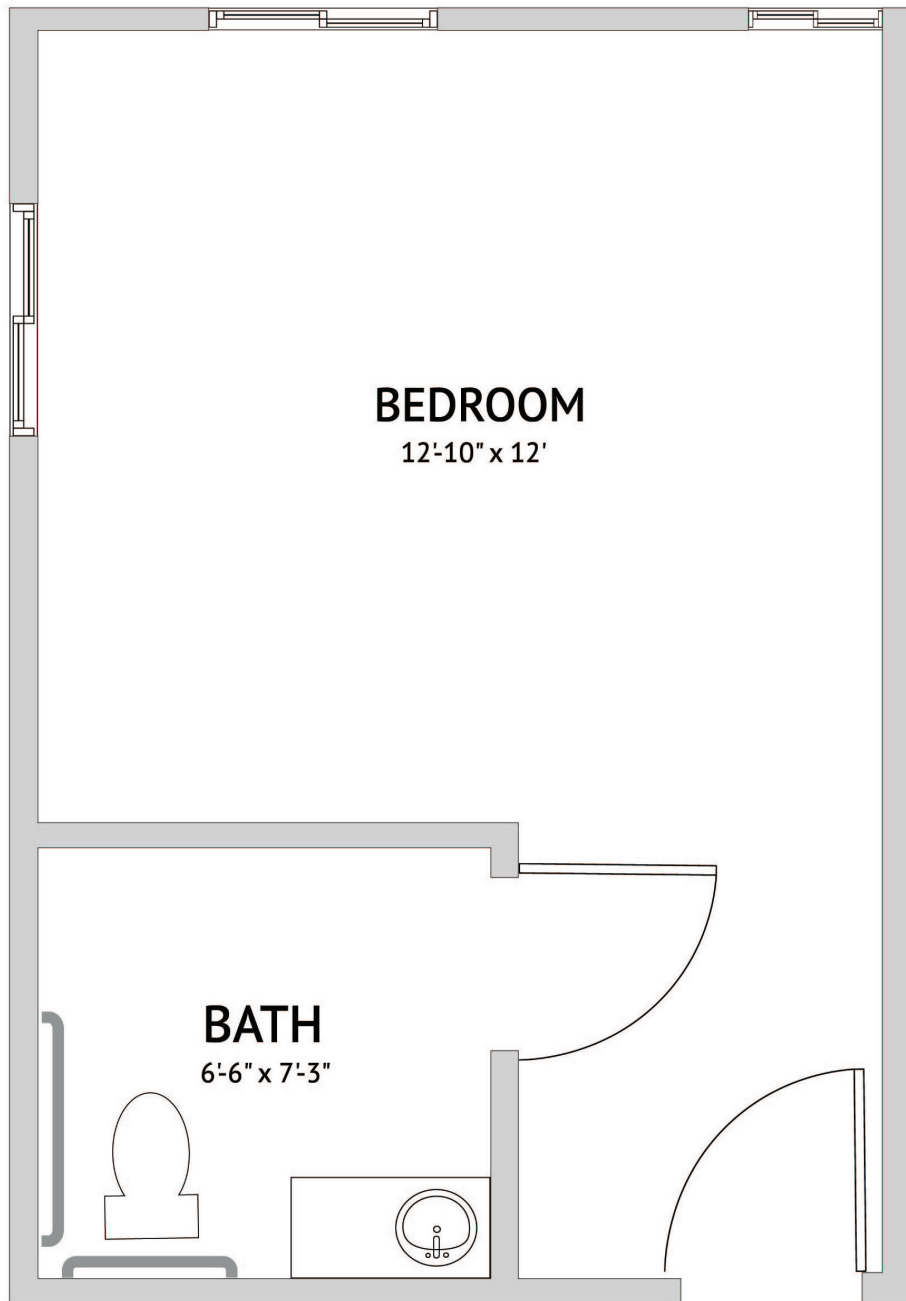

ROOM 119/219 - STUDIO
394 Square Feet

Floor plans are not to scale and are shown for comparative purposes only.
Actual apartment floor plans may have minor variations.

ROOM 120/220 - STUDIO

394 Square Feet

Floor plans are not to scale and are shown for comparative purposes only.
Actual apartment floor plans may have minor variations.

ROOM 121/221 - STUDIO

394 Square Feet

Floor plans are not to scale and are shown for comparative purposes only.
Actual apartment floor plans may have minor variations.