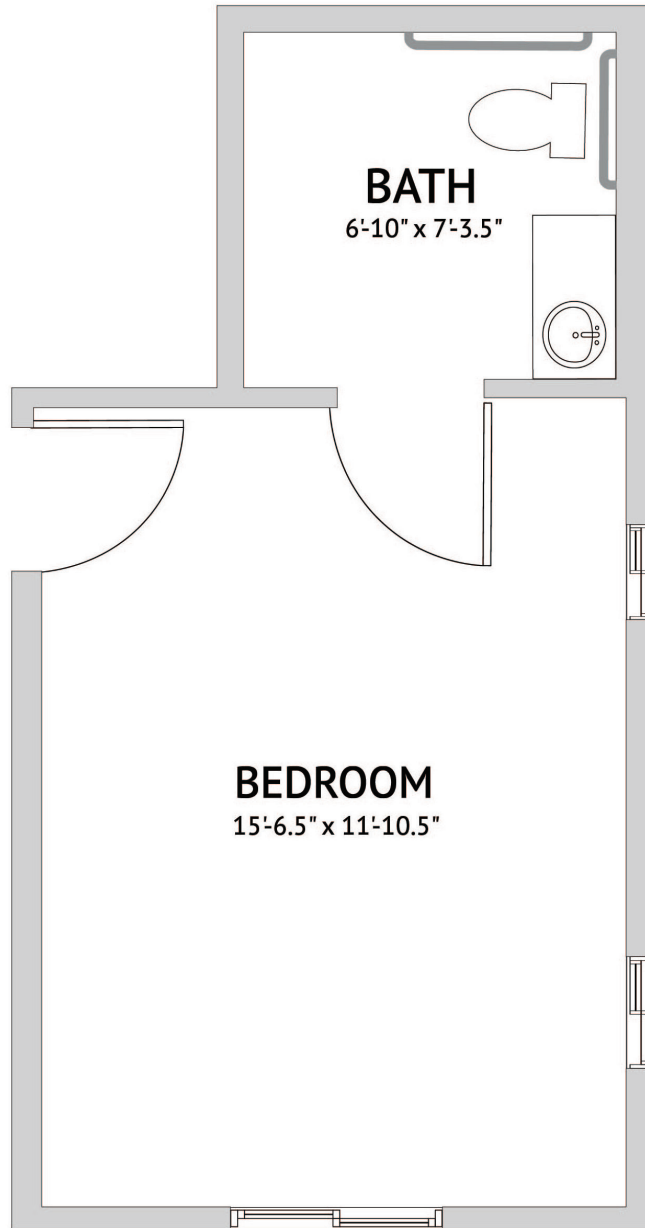

ROOM 101/201 - STUDIO
394 Square Feet

Floor plans are not to scale and are shown for comparative purposes only.
Actual apartment floor plans may have minor variations.

ROOM 102/202 - STUDIO
394 Square Feet

Floor plans are not to scale and are shown for comparative purposes only.
Actual apartment floor plans may have minor variations.

ROOM 103/203 - STUDIO
394 Square Feet

Floor plans are not to scale and are shown for comparative purposes only.
Actual apartment floor plans may have minor variations.

ROOM 104/204 - STUDIO
394 Square Feet

Floor plans are not to scale and are shown for comparative purposes only.
Actual apartment floor plans may have minor variations.

ROOM 105/205 - STUDIO
394 Square Feet

Floor plans are not to scale and are shown for comparative purposes only.
Actual apartment floor plans may have minor variations.

ROOM 106/206 - STUDIO
394 Square Feet

Floor plans are not to scale and are shown for comparative purposes only.
Actual apartment floor plans may have minor variations.