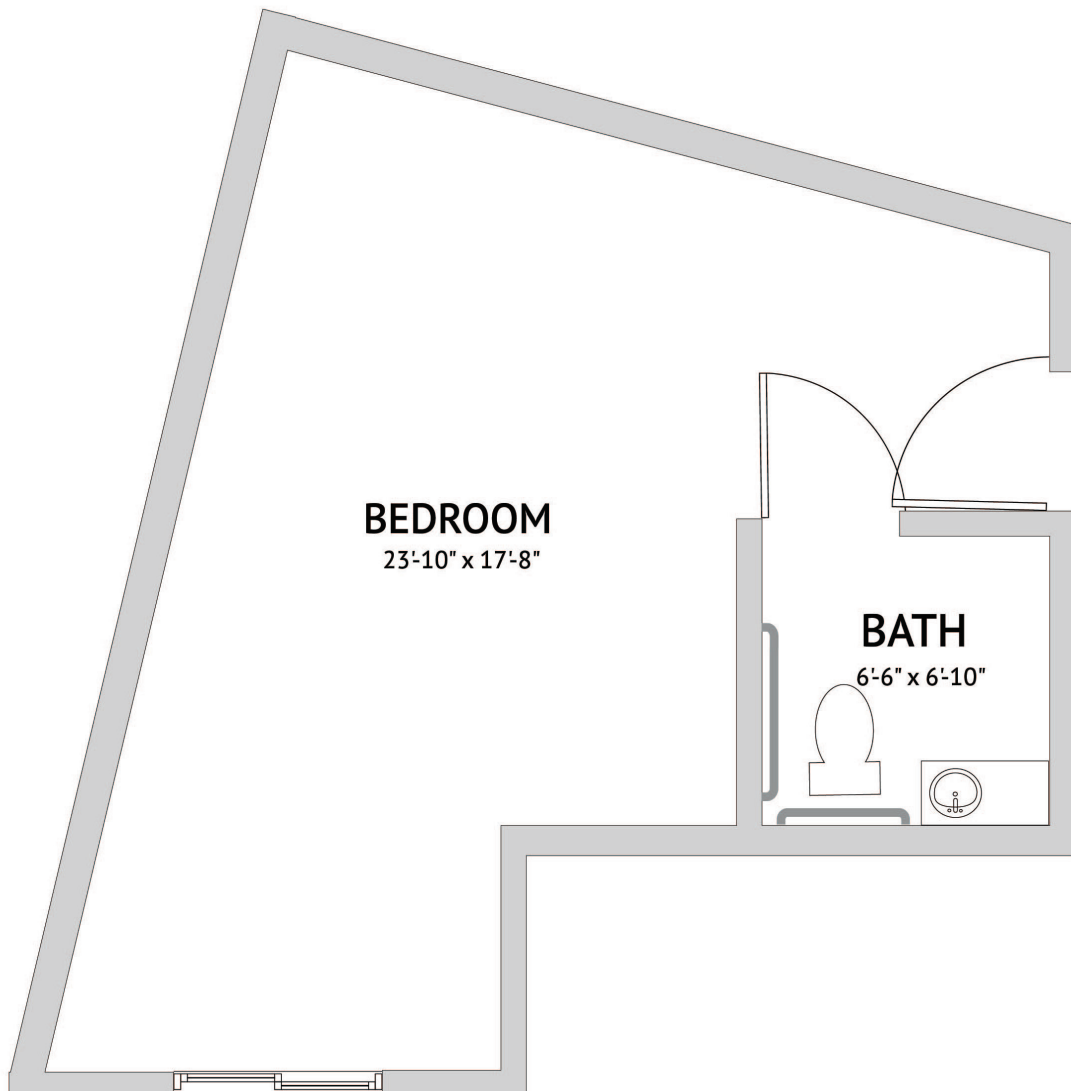

Floor plans are not to scale and are shown for comparative purposes only.
Actual apartment floor plans may have minor variations.

ROOM 103/203 - STUDIO
394 Square Feet

Floor plans are not to scale and are shown for comparative purposes only.
Actual apartment floor plans may have minor variations.

ROOM 104/204 - STUDIO
394 Square Feet

Floor plans are not to scale and are shown for comparative purposes only.
Actual apartment floor plans may have minor variations.

ROOM 105/205 - STUDIO
394 Square Feet

Floor plans are not to scale and are shown for comparative purposes only.
Actual apartment floor plans may have minor variations.

ROOM 106/206 - STUDIO
394 Square Feet

Floor plans are not to scale and are shown for comparative purposes only.
Actual apartment floor plans may have minor variations.