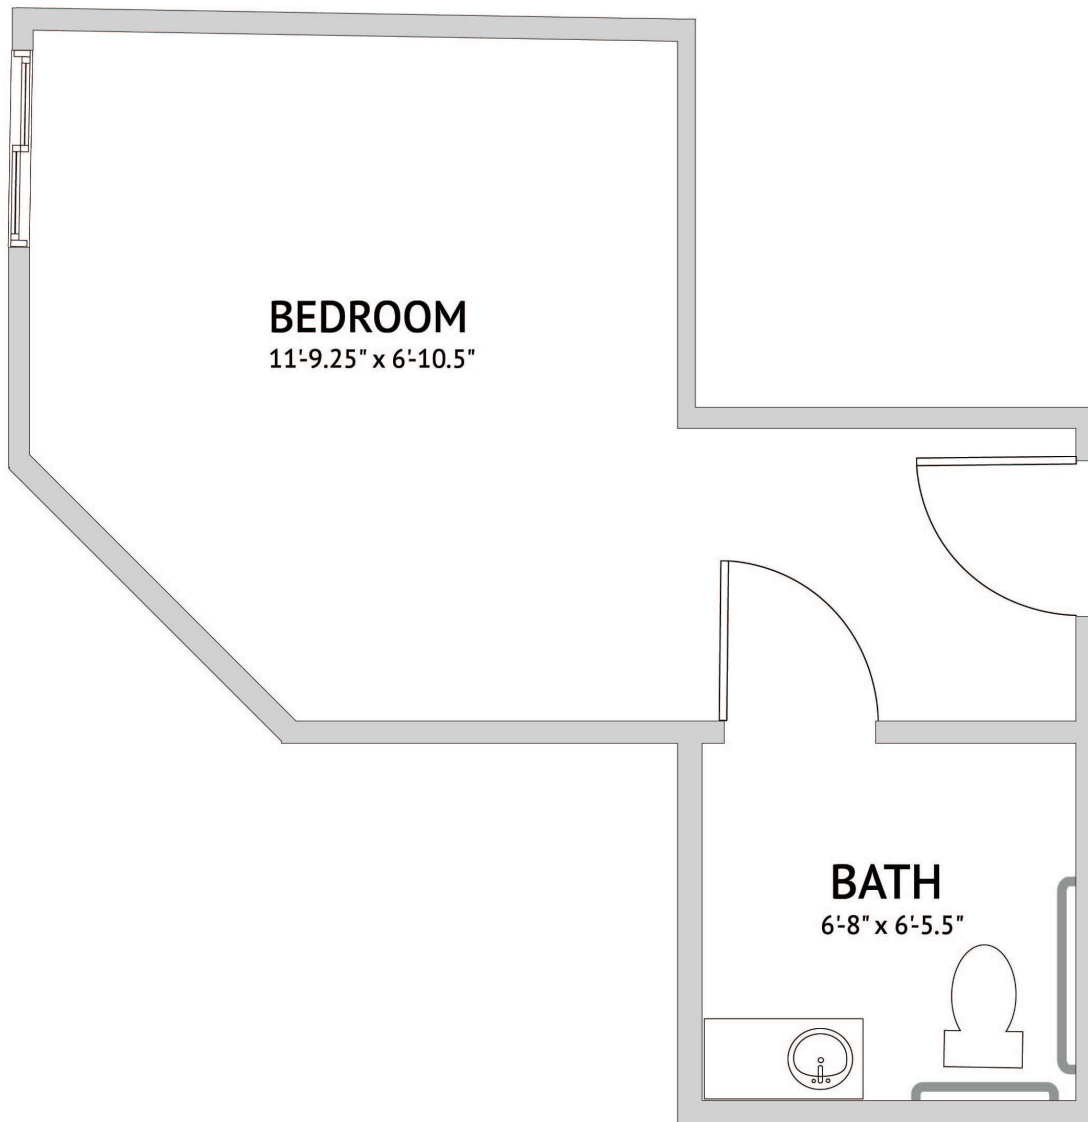

Floor plans are not to scale and are shown for comparative purposes only.
Actual apartment floor plans may have minor variations.

ROOM 109/209 - STUDIO
394 Square Feet

Floor plans are not to scale and are shown for comparative purposes only.
Actual apartment floor plans may have minor variations.

ROOM 110/210 - STUDIO
394 Square Feet

Floor plans are not to scale and are shown for comparative purposes only.
Actual apartment floor plans may have minor variations.

ROOM 111/211 - STUDIO
394 Square Feet

Floor plans are not to scale and are shown for comparative purposes only.
Actual apartment floor plans may have minor variations.

ROOM 112/212 - STUDIO
394 Square Feet

Floor plans are not to scale and are shown for comparative purposes only.
Actual apartment floor plans may have minor variations.