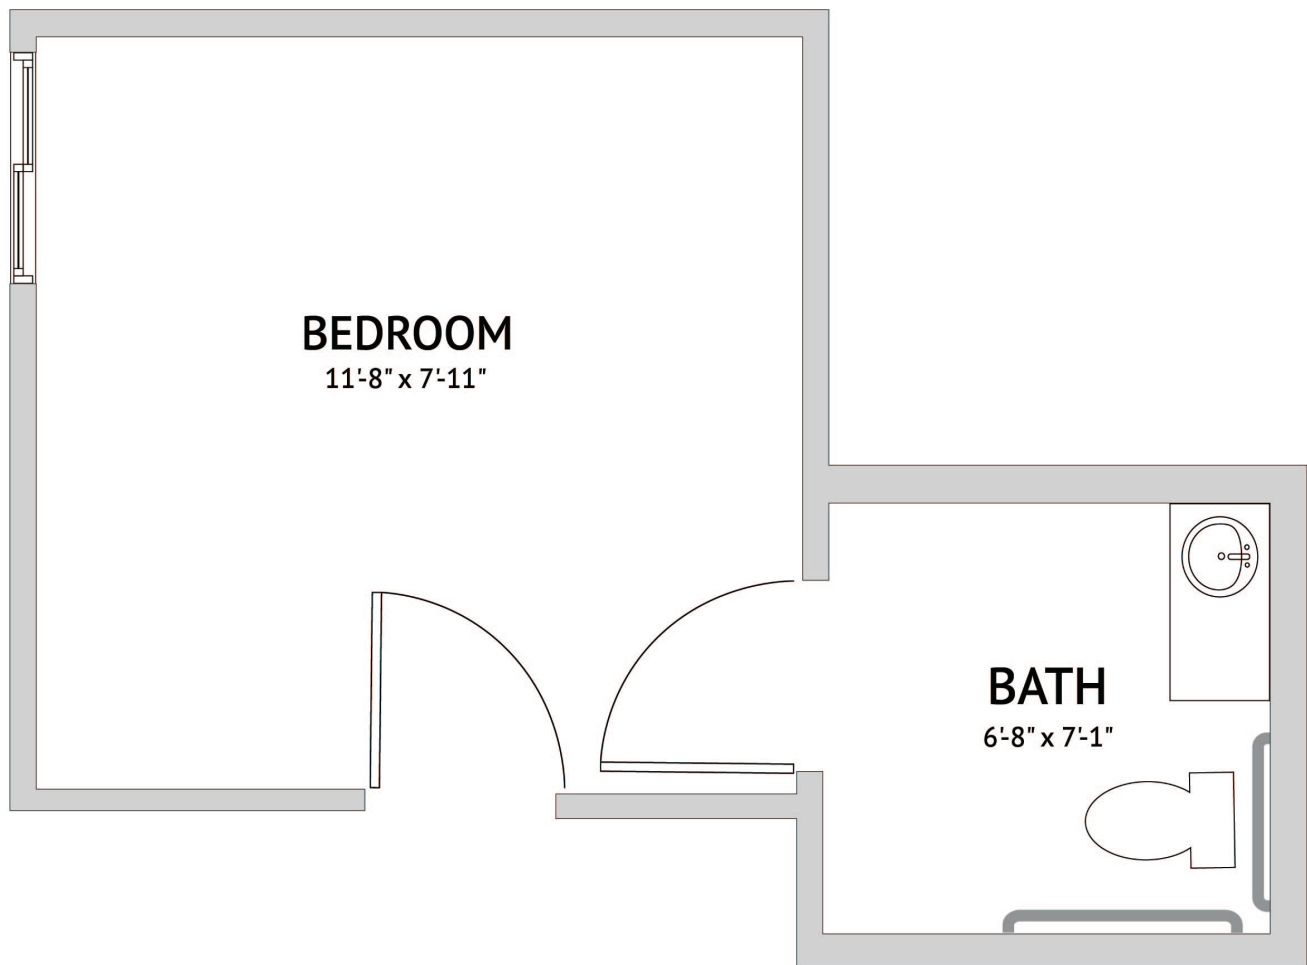

ROOM 116/216 - STUDIO
394 Square Feet

Floor plans are not to scale and are shown for comparative purposes only.
Actual apartment floor plans may have minor variations.

ROOM 117/217 - STUDIO
394 Square Feet

Floor plans are not to scale and are shown for comparative purposes only.
Actual apartment floor plans may have minor variations.

ROOM 118/218 - STUDIO
394 Square Feet

Floor plans are not to scale and are shown for comparative purposes only.
Actual apartment floor plans may have minor variations.