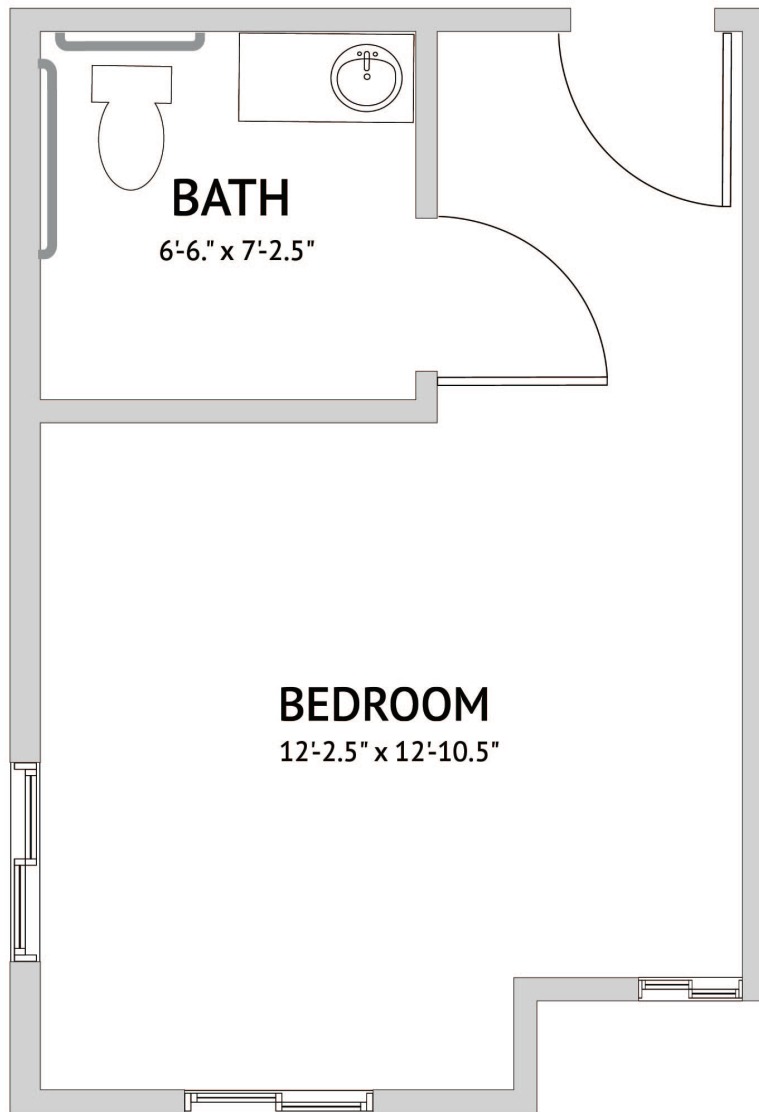

Floor plans are not to scale and are shown for comparative purposes only.
Actual apartment floor plans may have minor variations.

ROOM 106/206 - STUDIO
394 Square Feet

Floor plans are not to scale and are shown for comparative purposes only.
Actual apartment floor plans may have minor variations.

ROOM 107/207 - STUDIO
394 Square Feet

Floor plans are not to scale and are shown for comparative purposes only.
Actual apartment floor plans may have minor variations.

ROOM 108/208 - STUDIO
394 Square Feet

Floor plans are not to scale and are shown for comparative purposes only.
Actual apartment floor plans may have minor variations.

ROOM 109/209 - STUDIO
394 Square Feet

Floor plans are not to scale and are shown for comparative purposes only.
Actual apartment floor plans may have minor variations.