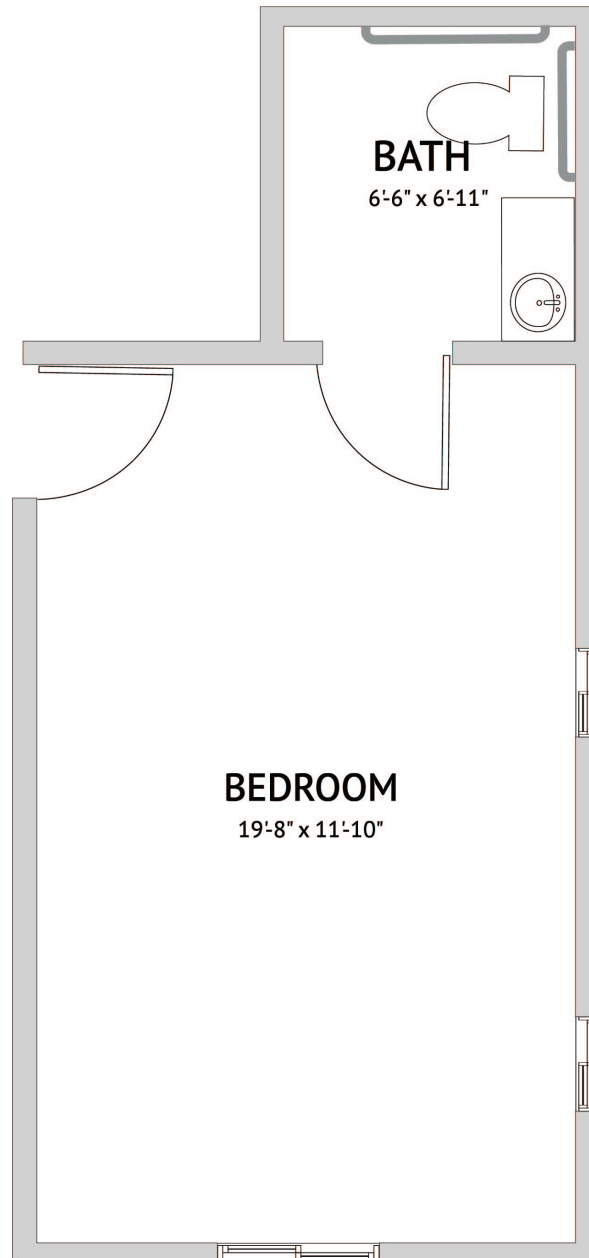

ROOM 101/201 - STUDIO
394 Square Feet

Floor plans are not to scale and are shown for comparative purposes only.
Actual apartment floor plans may have minor variations.

ROOM 102/202 - STUDIO
394 Square Feet

Floor plans are not to scale and are shown for comparative purposes only.
Actual apartment floor plans may have minor variations.

ROOM 103/203 - STUDIO
394 Square Feet

Floor plans are not to scale and are shown for comparative purposes only.
Actual apartment floor plans may have minor variations.

ROOM 104/204 - STUDIO
394 Square Feet

Floor plans are not to scale and are shown for comparative purposes only.
Actual apartment floor plans may have minor variations.

ROOM 105/205 - STUDIO
394 Square Feet