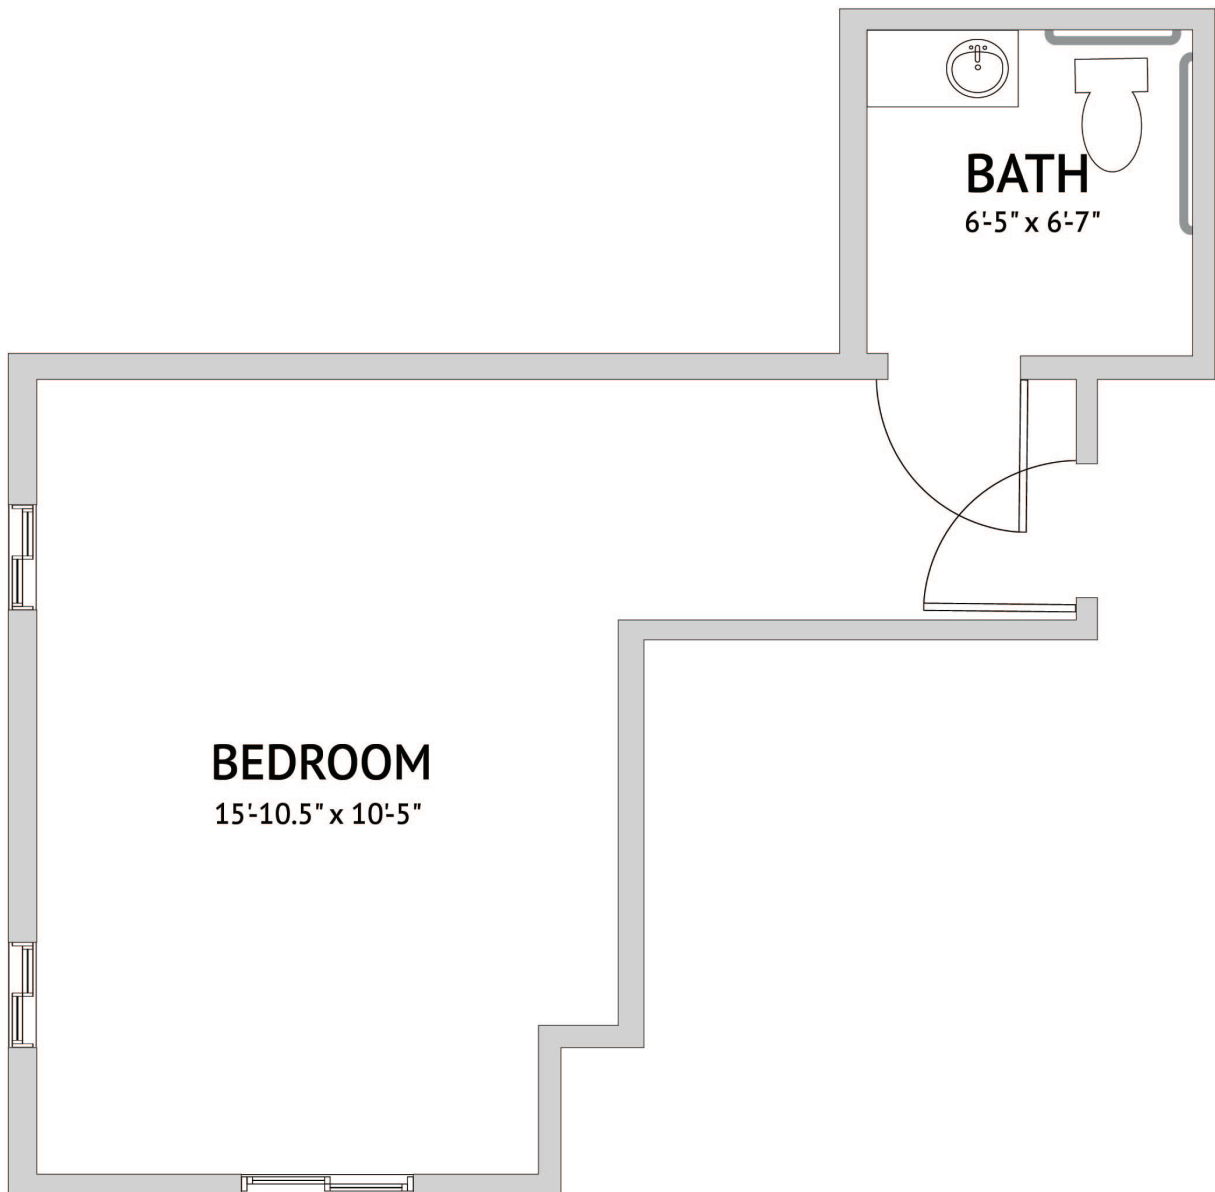

ROOM 125/225 - STUDIO
394 Square Feet

Floor plans are not to scale and are shown for comparative purposes only.
Actual apartment floor plans may have minor variations.

ROOM 126/226 - STUDIO
394 Square Feet

Floor plans are not to scale and are shown for comparative purposes only.
Actual apartment floor plans may have minor variations.

ROOM 127/227 - STUDIO
394 Square Feet

Floor plans are not to scale and are shown for comparative purposes only.
Actual apartment floor plans may have minor variations.

ROOM 128/228 - STUDIO
394 Square Feet

Floor plans are not to scale and are shown for comparative purposes only.
Actual apartment floor plans may have minor variations.