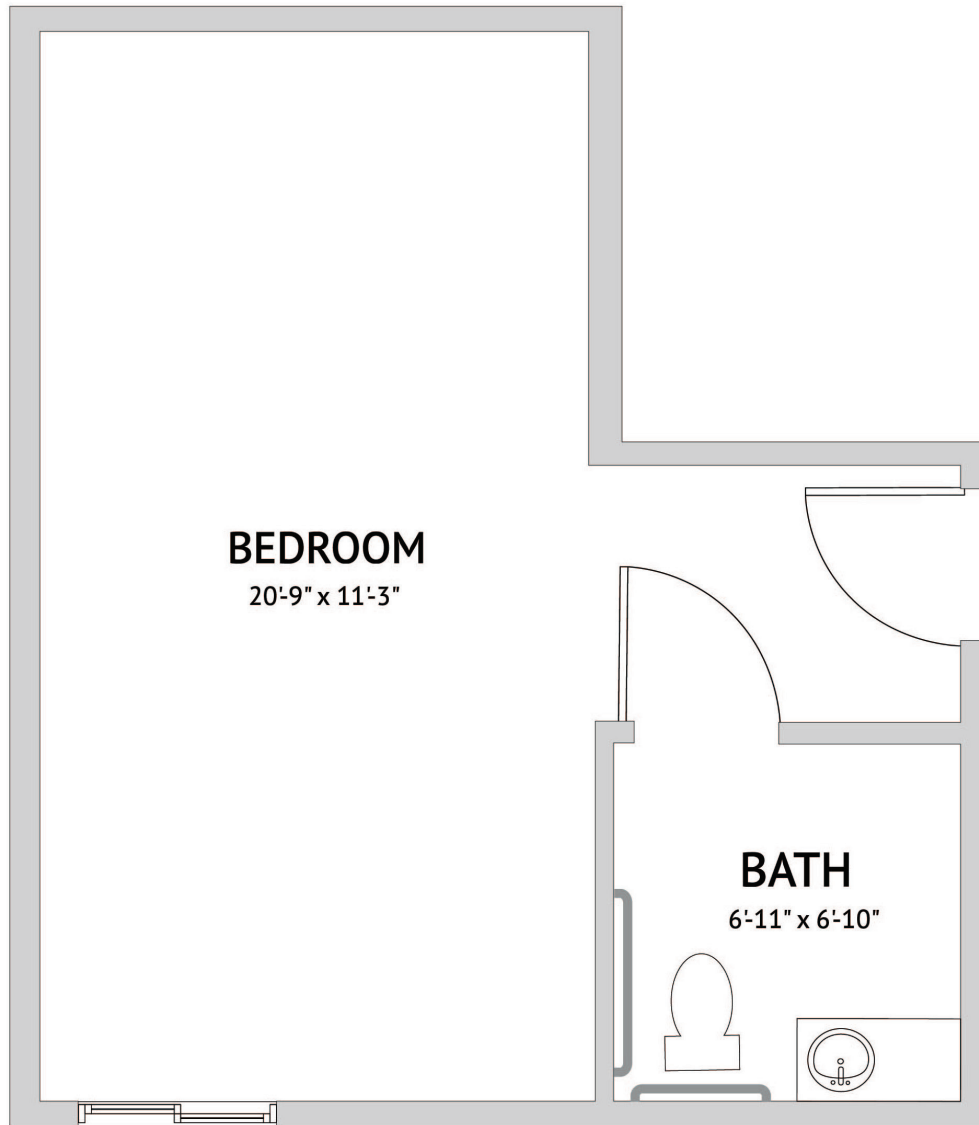

ROOM 107/207 - STUDIO
394 Square Feet

Floor plans are not to scale and are shown for comparative purposes only.
Actual apartment floor plans may have minor variations.

ROOM 108/208 - STUDIO
394 Square Feet

Floor plans are not to scale and are shown for comparative purposes only.
Actual apartment floor plans may have minor variations.

ROOM 109/209 - STUDIO
394 Square Feet

Floor plans are not to scale and are shown for comparative purposes only.
Actual apartment floor plans may have minor variations.

ROOM 110/210 - STUDIO
394 Square Feet

Floor plans are not to scale and are shown for comparative purposes only.
Actual apartment floor plans may have minor variations.

ROOM 111/211 - STUDIO
394 Square Feet

Floor plans are not to scale and are shown for comparative purposes only.
Actual apartment floor plans may have minor variations.

ROOM 112/212 - STUDIO
394 Square Feet

Floor plans are not to scale and are shown for comparative purposes only.
Actual apartment floor plans may have minor variations.