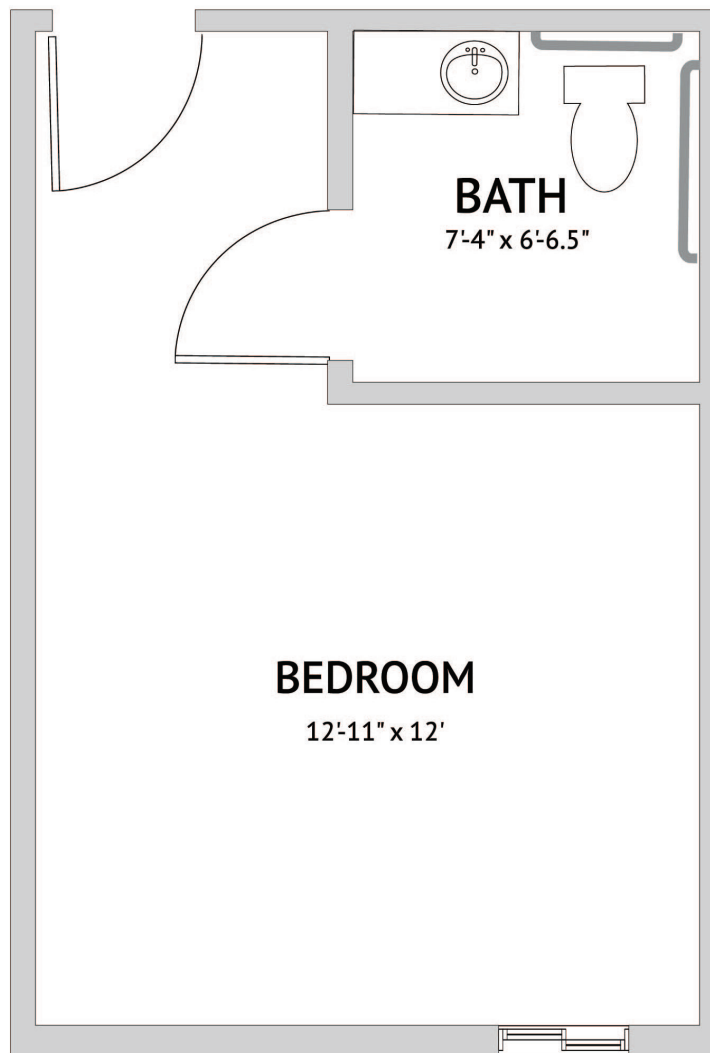

ROOM 101/201 - STUDIO
394 Square Feet

Floor plans are not to scale and are shown for comparative purposes only.
Actual apartment floor plans may have minor variations.

ROOM 102/202 - STUDIO
394 Square Feet

Floor plans are not to scale and are shown for comparative purposes only.
Actual apartment floor plans may have minor variations.

ROOM 103/203 - STUDIO
394 Square Feet

Floor plans are not to scale and are shown for comparative purposes only.
Actual apartment floor plans may have minor variations.