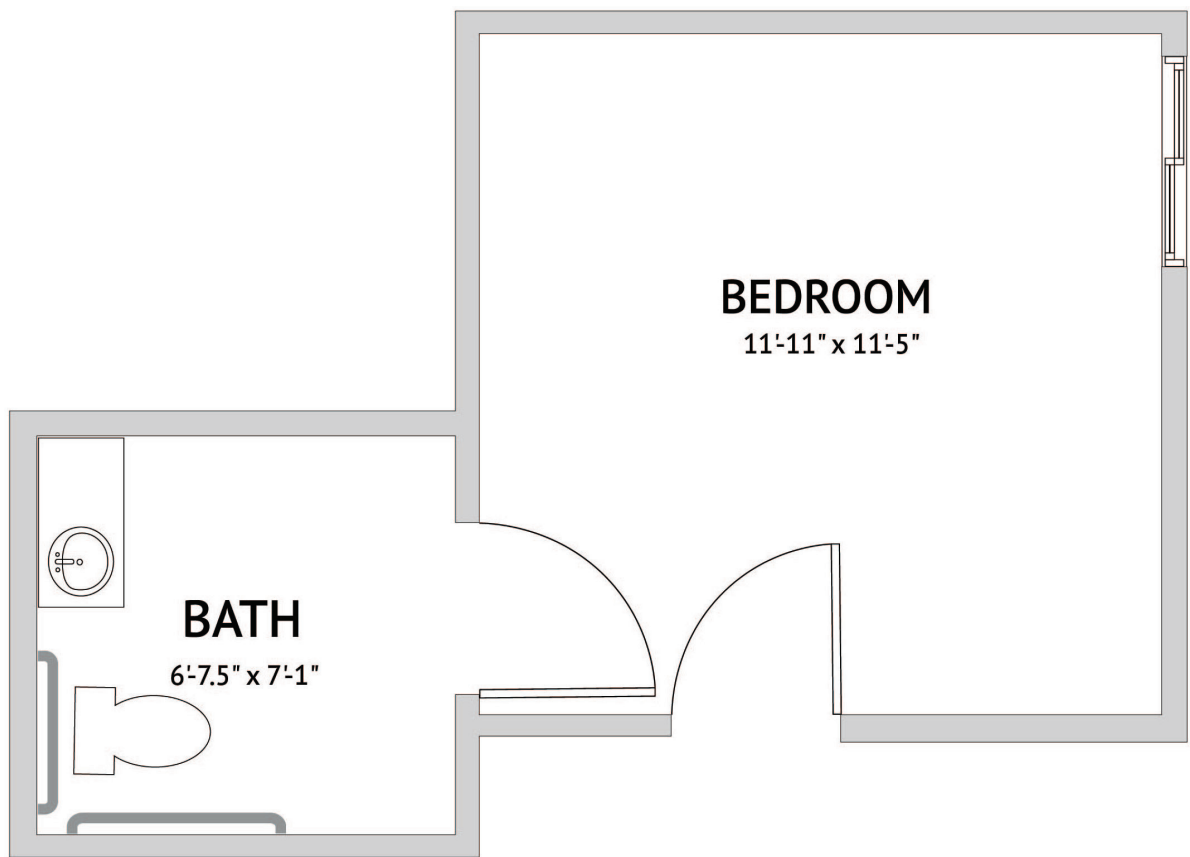

ROOM 117/217 - STUDIO
394 Square Feet

Floor plans are not to scale and are shown for comparative purposes only.
Actual apartment floor plans may have minor variations.