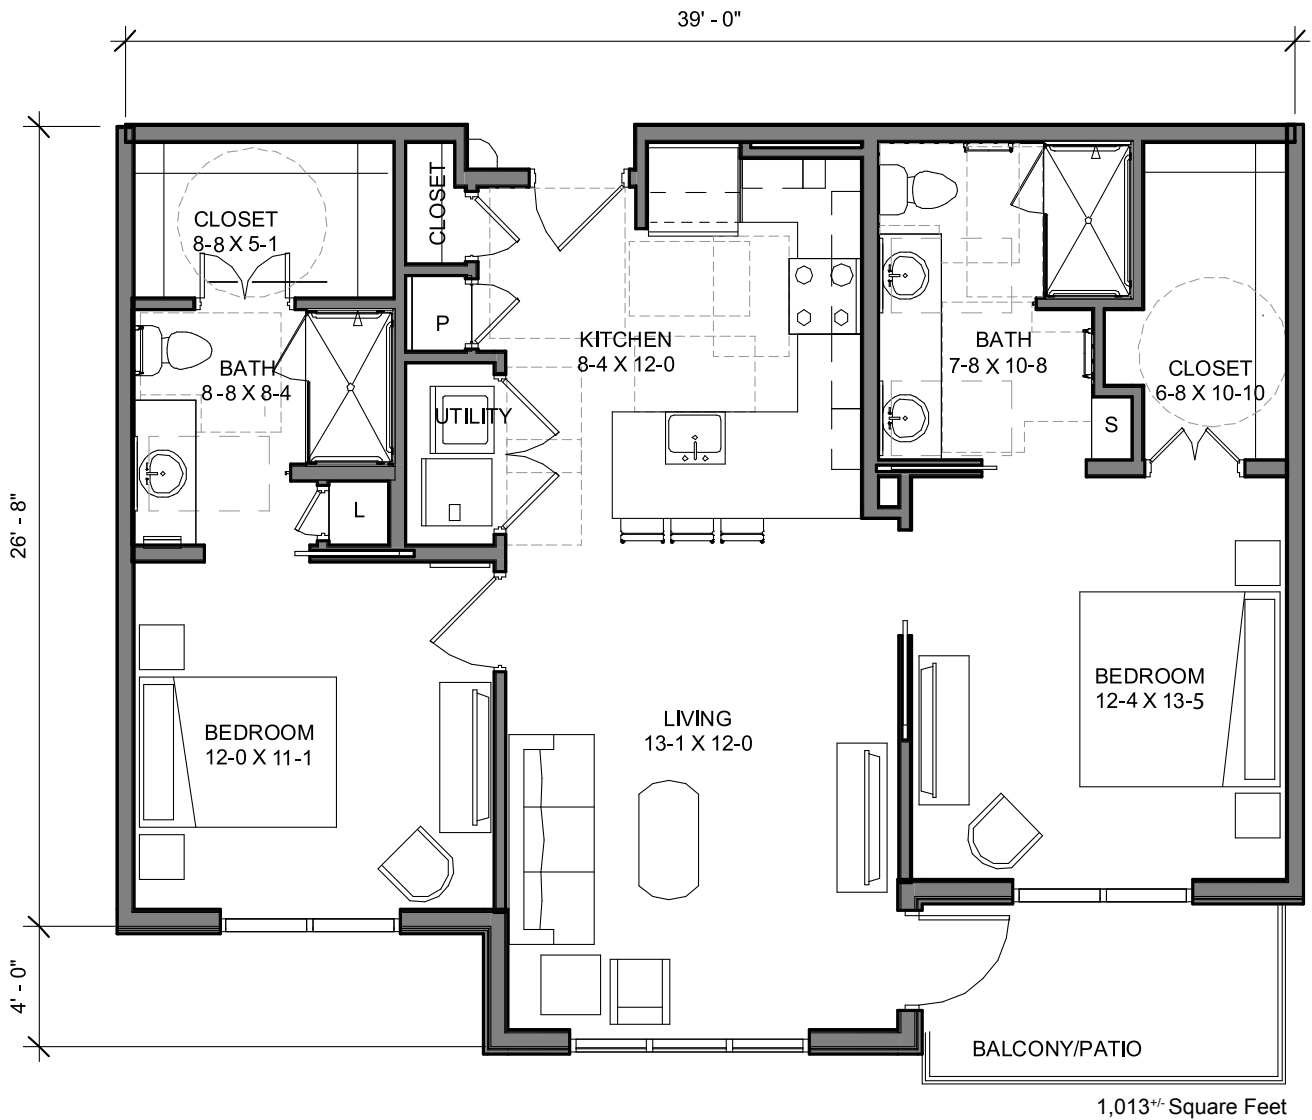

**THE LADYBIRD**  
 One Bedroom  
 Independent Living

Floor plans are shown for comparative purposes only. Actual apartment floor plans may have minor variations.

## THE BUCHANAN

One Bedroom  
Independent Living

Floor plans are shown for comparative purposes only. Actual apartment floor plans may have minor variations.

60 Del Webb Blvd. • Georgetown, TX 78633  
512-591-0100 • haciendageorgetown.com

## THE TRAVIS

Two Bedroom  
Independent Living

Floor plans are shown for comparative purposes only. Actual apartment floor plans may have minor variations.

60 Del Webb Blvd. • Georgetown, TX 78633  
512-591-0100 • haciendageorgetown.com