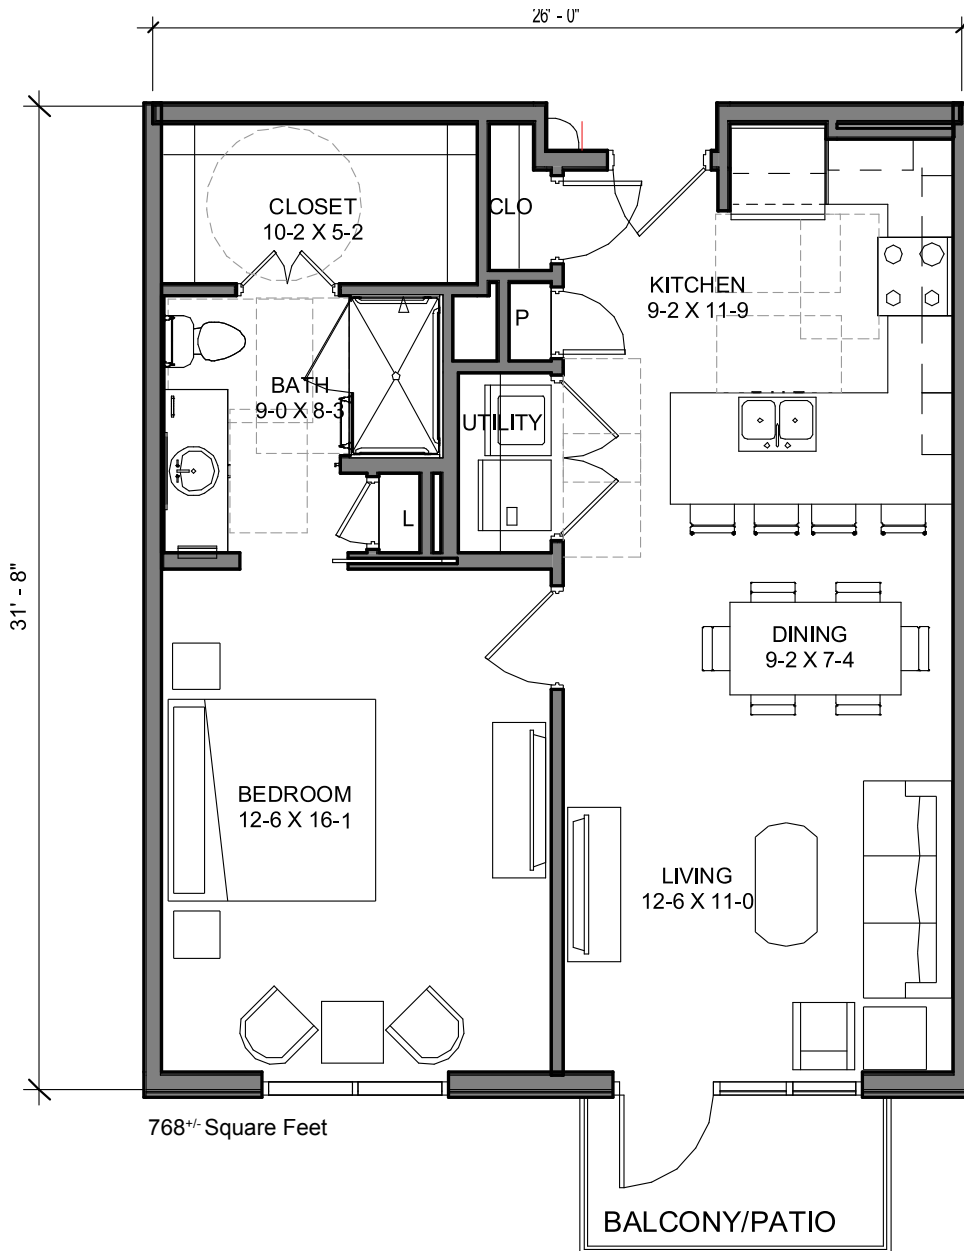

## THE AUSTIN One Bedroom Independent Living

Floor plans are shown for comparative purposes only. Actual apartment floor plans may have minor variations.

60 Del Webb Blvd. • Georgetown, TX 78633  
512-591-0100 • haciendageorgetown.com

## THE GEORGETOWN

One Bedroom  
Independent Living

Floor plans are shown for comparative purposes only. Actual apartment floor plans may have minor variations.

60 Del Webb Blvd. • Georgetown, TX 78633  
512-591-0100 • haciendageorgetown.com

## THE LAKEWAY

One Bedroom  
Independent Living

798<sup>±</sup> Square Feet

Floor plans are shown for comparative purposes only. Actual apartment floor plans may have minor variations.

60 Del Webb Blvd. • Georgetown, TX 78633  
512-591-0100 • haciendageorgetown.com

**THE LADYBIRD**  
 One Bedroom  
 Independent Living

Floor plans are shown for comparative purposes only. Actual apartment floor plans may have minor variations.