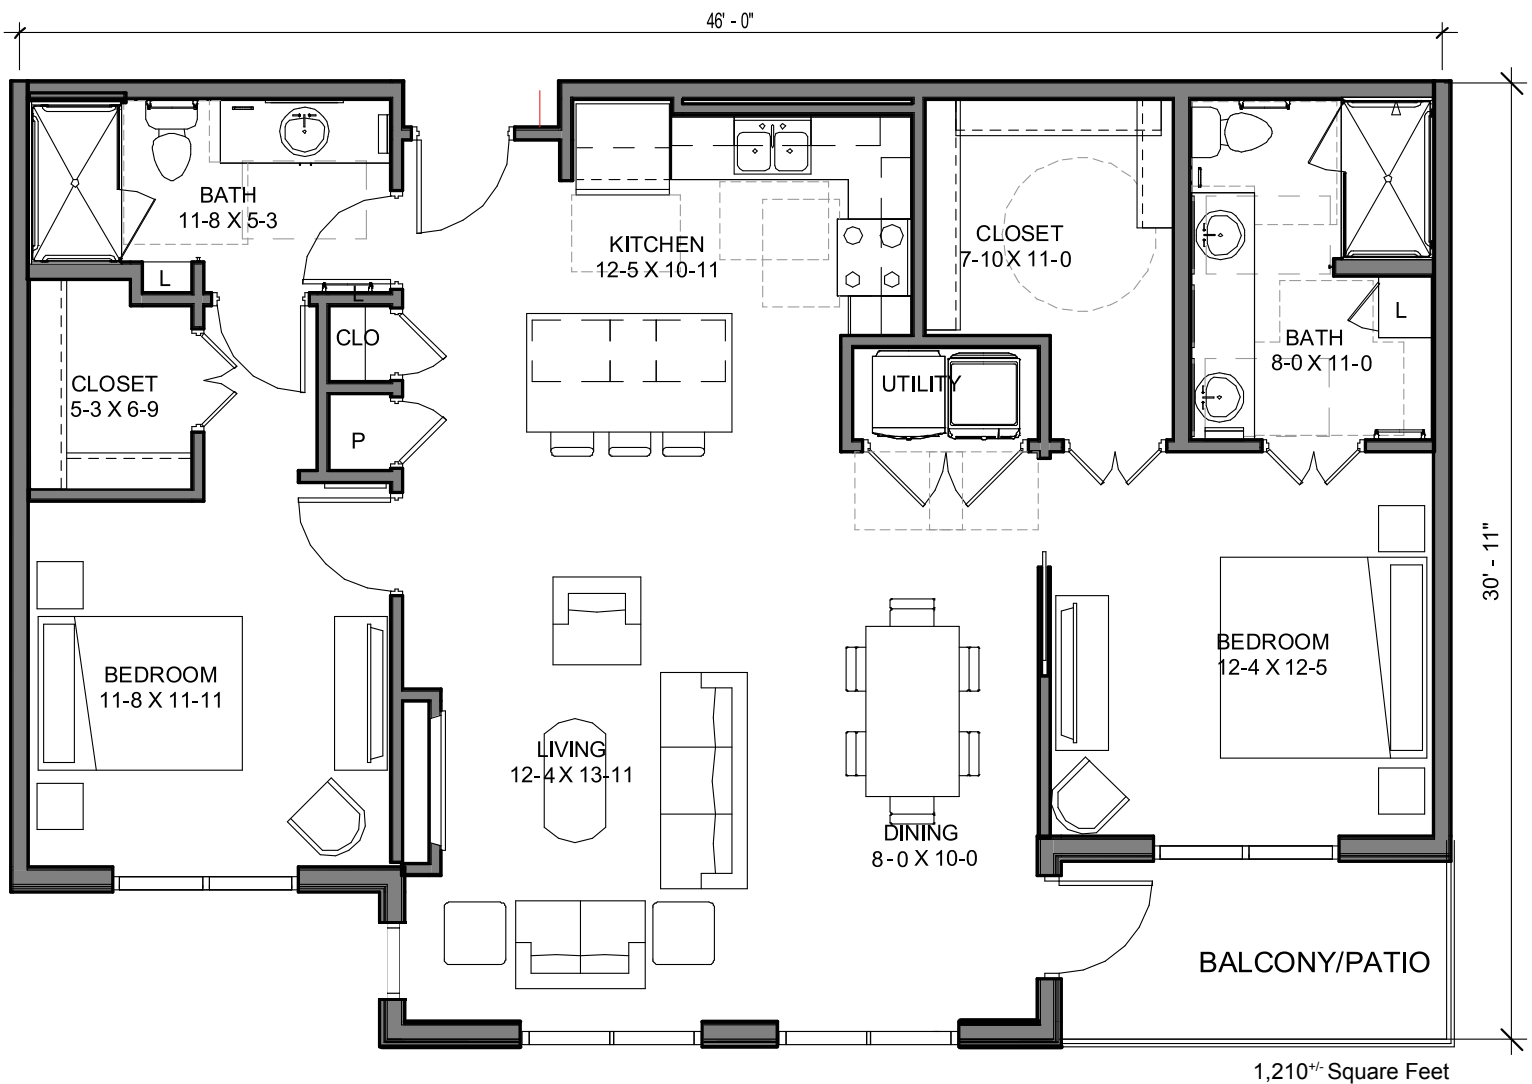

THE HACIENDA AT GEORGETOWN

EXTRAORDINARY SENIOR LIVING

BARTON SPRINGS

Two Bedroom
Independent Living

Floor plans are shown for comparative purposes only. Actual apartment floor plans may have minor variations.

60 Del Webb Blvd. • Georgetown, TX 78633
512-591-0100 • haciendageorgetown.com