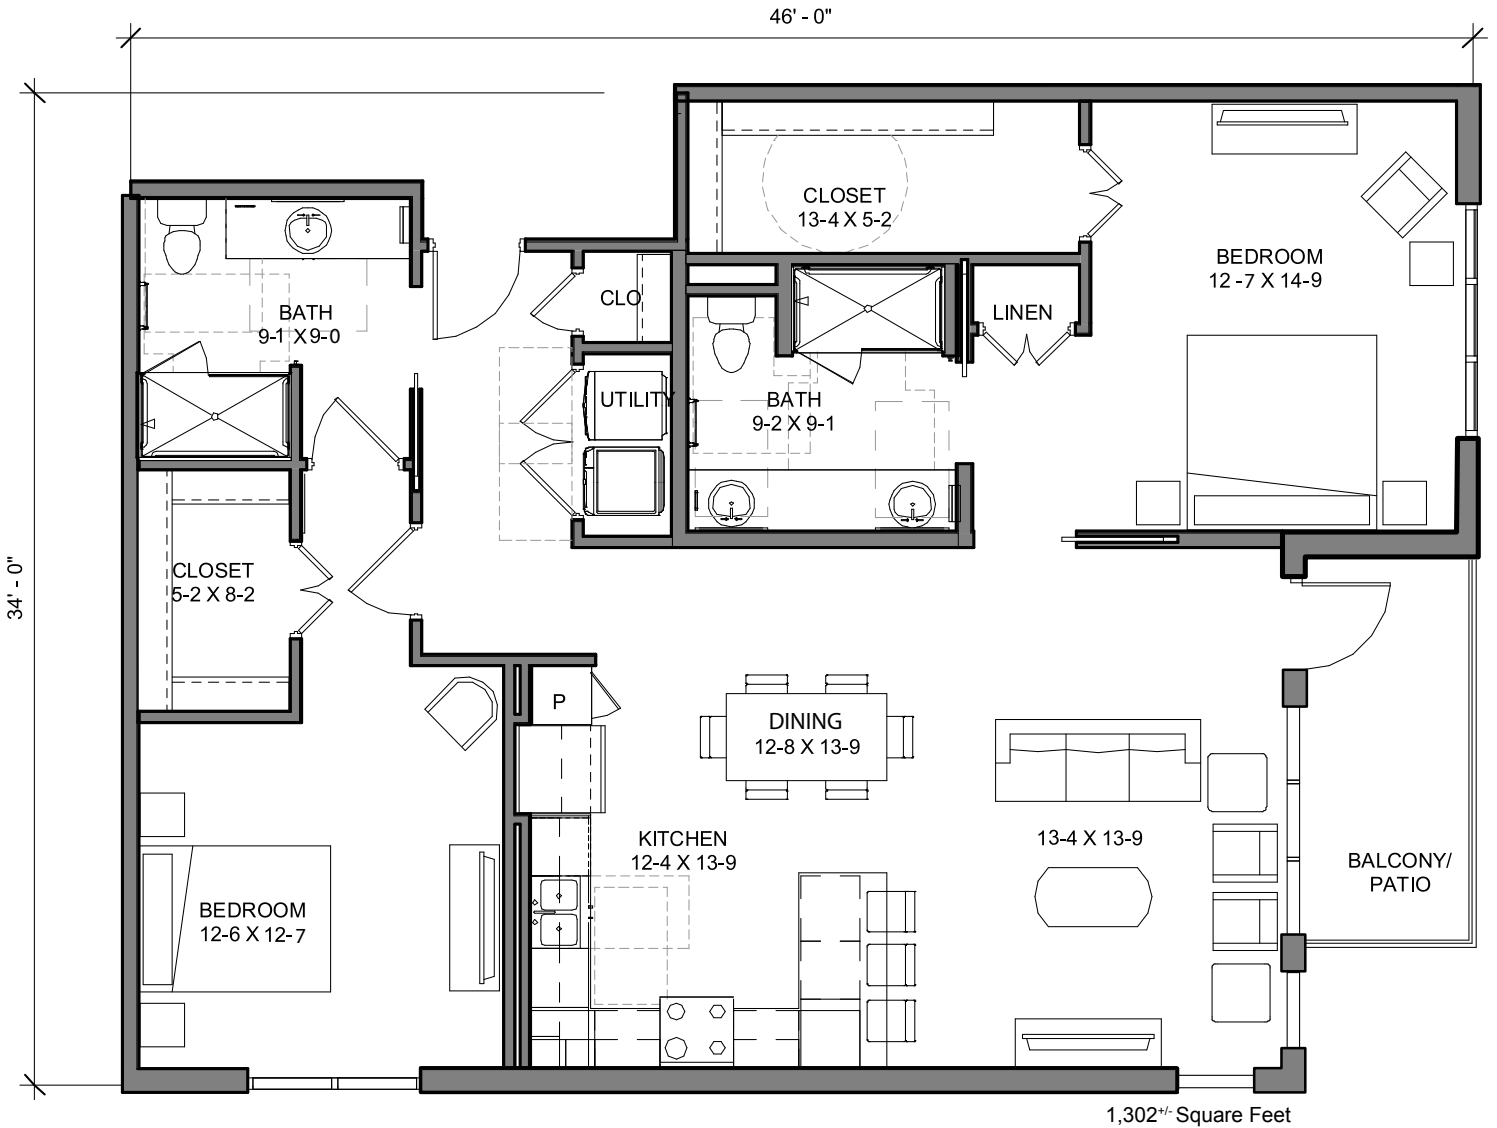

## BARTON SPRINGS

Two Bedroom  
Independent Living

Floor plans are shown for comparative purposes only. Actual apartment floor plans may have minor variations.

60 Del Webb Blvd. • Georgetown, TX 78633  
512-591-0100 • haciendageorgetown.com

**THE LYNDON B JOHNSON**  
 Two Bedroom  
 Independent Living

Floor plans are shown for comparative purposes only. Actual apartment floor plans may have minor variations.