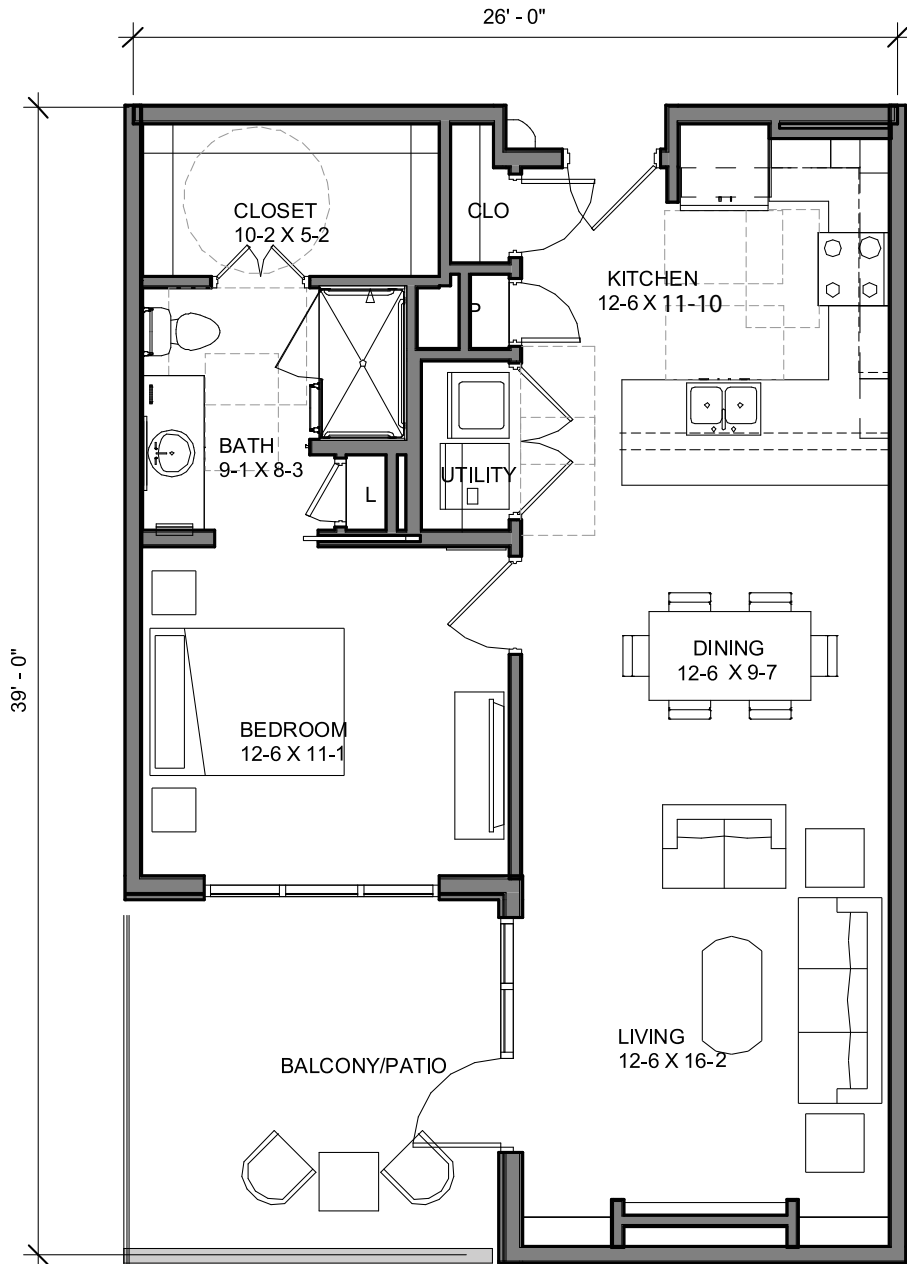

## THE AUSTIN One Bedroom Independent Living

Floor plans are shown for comparative purposes only. Actual apartment floor plans may have minor variations.

60 Del Webb Blvd. • Georgetown, TX 78633  
512-591-0100 • haciendageorgetown.com

## THE GEORGETOWN

One Bedroom  
Independent Living

Floor plans are shown for comparative purposes only. Actual apartment floor plans may have minor variations.

60 Del Webb Blvd. • Georgetown, TX 78633  
512-591-0100 • haciendageorgetown.com

## THE LAKEWAY

One Bedroom  
Independent Living

798<sup>±</sup> Square Feet

Floor plans are shown for comparative purposes only. Actual apartment floor plans may have minor variations.

60 Del Webb Blvd. • Georgetown, TX 78633  
512-591-0100 • haciendageorgetown.com

**THE LADYBIRD**  
 One Bedroom  
 Independent Living

Floor plans are shown for comparative purposes only. Actual apartment floor plans may have minor variations.