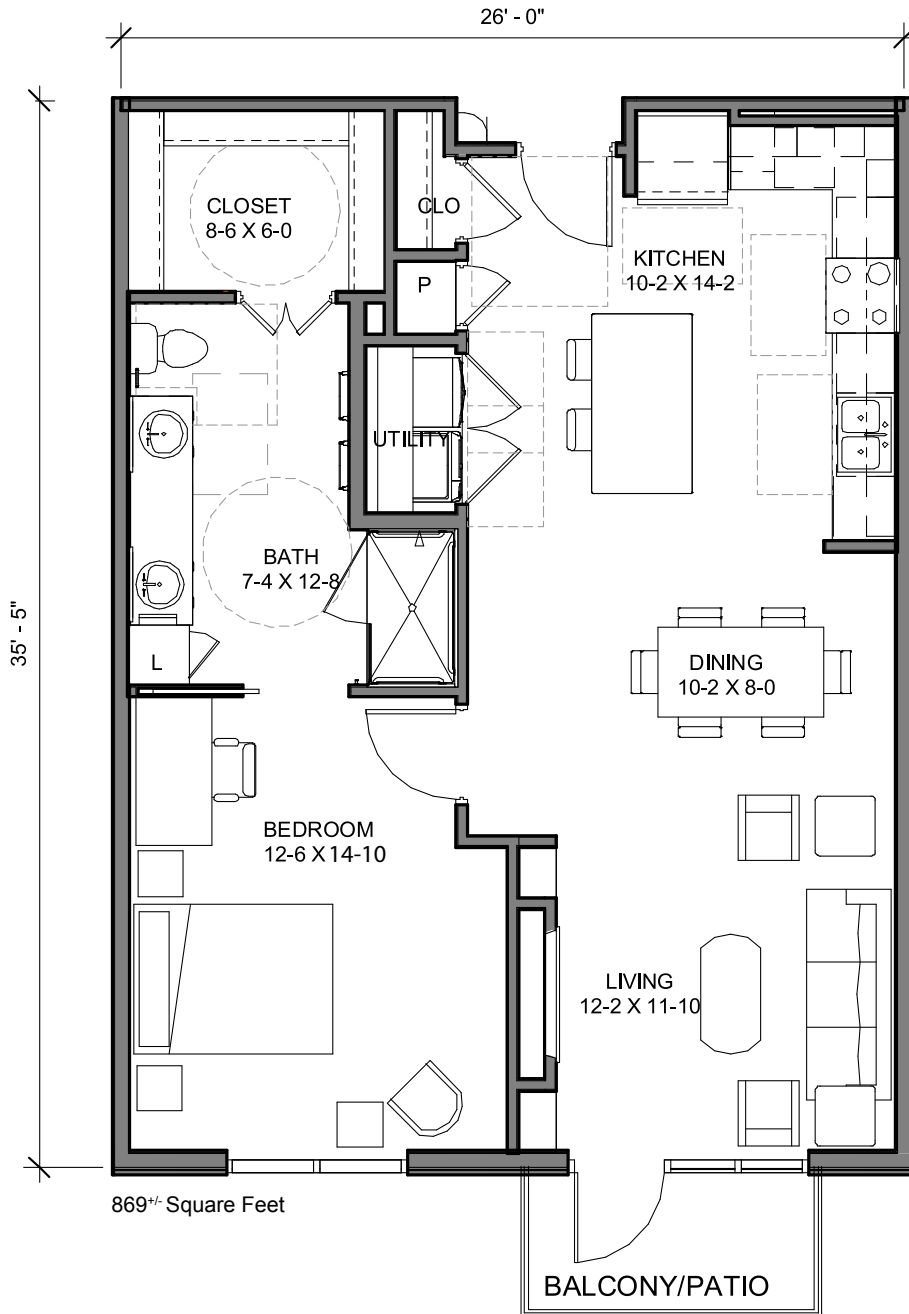

## THE LAKEWAY

One Bedroom  
Independent Living

798<sup>±</sup> Square Feet

Floor plans are shown for comparative purposes only. Actual apartment floor plans may have minor variations.

60 Del Webb Blvd. • Georgetown, TX 78633  
512-591-0100 • haciendageorgetown.com

**THE LADYBIRD**  
 One Bedroom  
 Independent Living

Floor plans are shown for comparative purposes only. Actual apartment floor plans may have minor variations.

## THE BUCHANAN

One Bedroom  
Independent Living

Floor plans are shown for comparative purposes only. Actual apartment floor plans may have minor variations.

60 Del Webb Blvd. • Georgetown, TX 78633  
512-591-0100 • haciendageorgetown.com