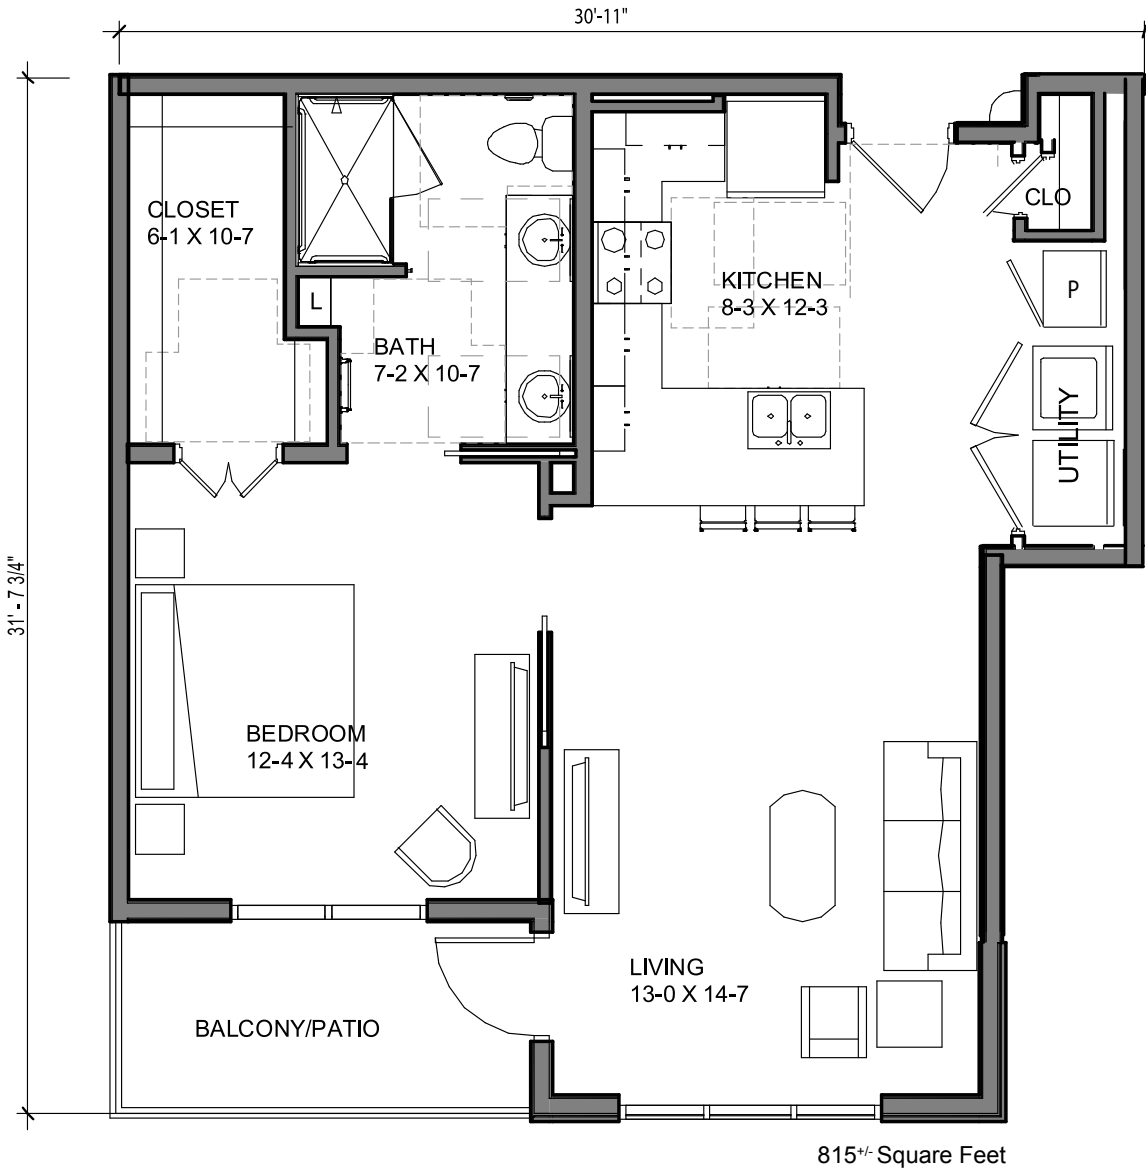

## THE GEORGETOWN

One Bedroom  
Independent Living

Floor plans are shown for comparative purposes only. Actual apartment floor plans may have minor variations.

60 Del Webb Blvd. • Georgetown, TX 78633  
512-591-0100 • haciendageorgetown.com

## THE LAKEWAY

One Bedroom  
Independent Living

798<sup>±</sup> Square Feet

Floor plans are shown for comparative purposes only. Actual apartment floor plans may have minor variations.

60 Del Webb Blvd. • Georgetown, TX 78633  
512-591-0100 • haciendageorgetown.com

**THE LADYBIRD**  
 One Bedroom  
 Independent Living

Floor plans are shown for comparative purposes only. Actual apartment floor plans may have minor variations.