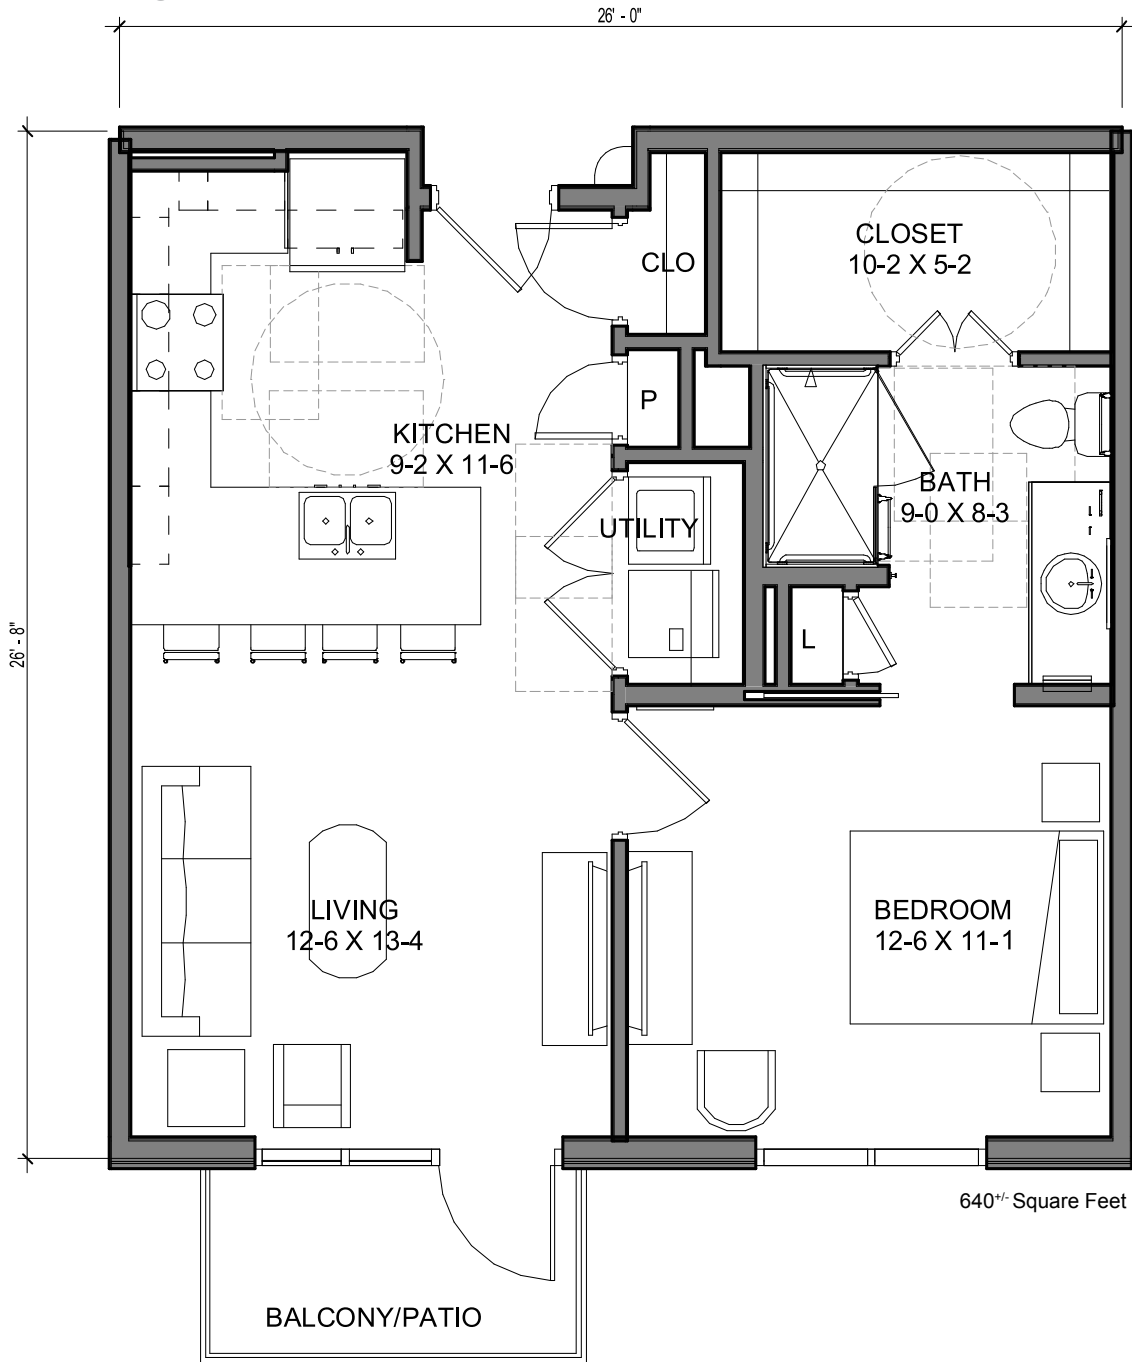

## THE AUSTIN One Bedroom Independent Living

Floor plans are shown for comparative purposes only. Actual apartment floor plans may have minor variations.

60 Del Webb Blvd. • Georgetown, TX 78633  
512-591-0100 • haciendageorgetown.com

## THE GEORGETOWN

One Bedroom  
Independent Living

Floor plans are shown for comparative purposes only. Actual apartment floor plans may have minor variations.

60 Del Webb Blvd. • Georgetown, TX 78633  
512-591-0100 • haciendageorgetown.com

## THE LAKEWAY

One Bedroom  
Independent Living

798<sup>±</sup> Square Feet

Floor plans are shown for comparative purposes only. Actual apartment floor plans may have minor variations.

60 Del Webb Blvd. • Georgetown, TX 78633  
512-591-0100 • haciendageorgetown.com

**THE LADYBIRD**  
 One Bedroom  
 Independent Living

Floor plans are shown for comparative purposes only. Actual apartment floor plans may have minor variations.