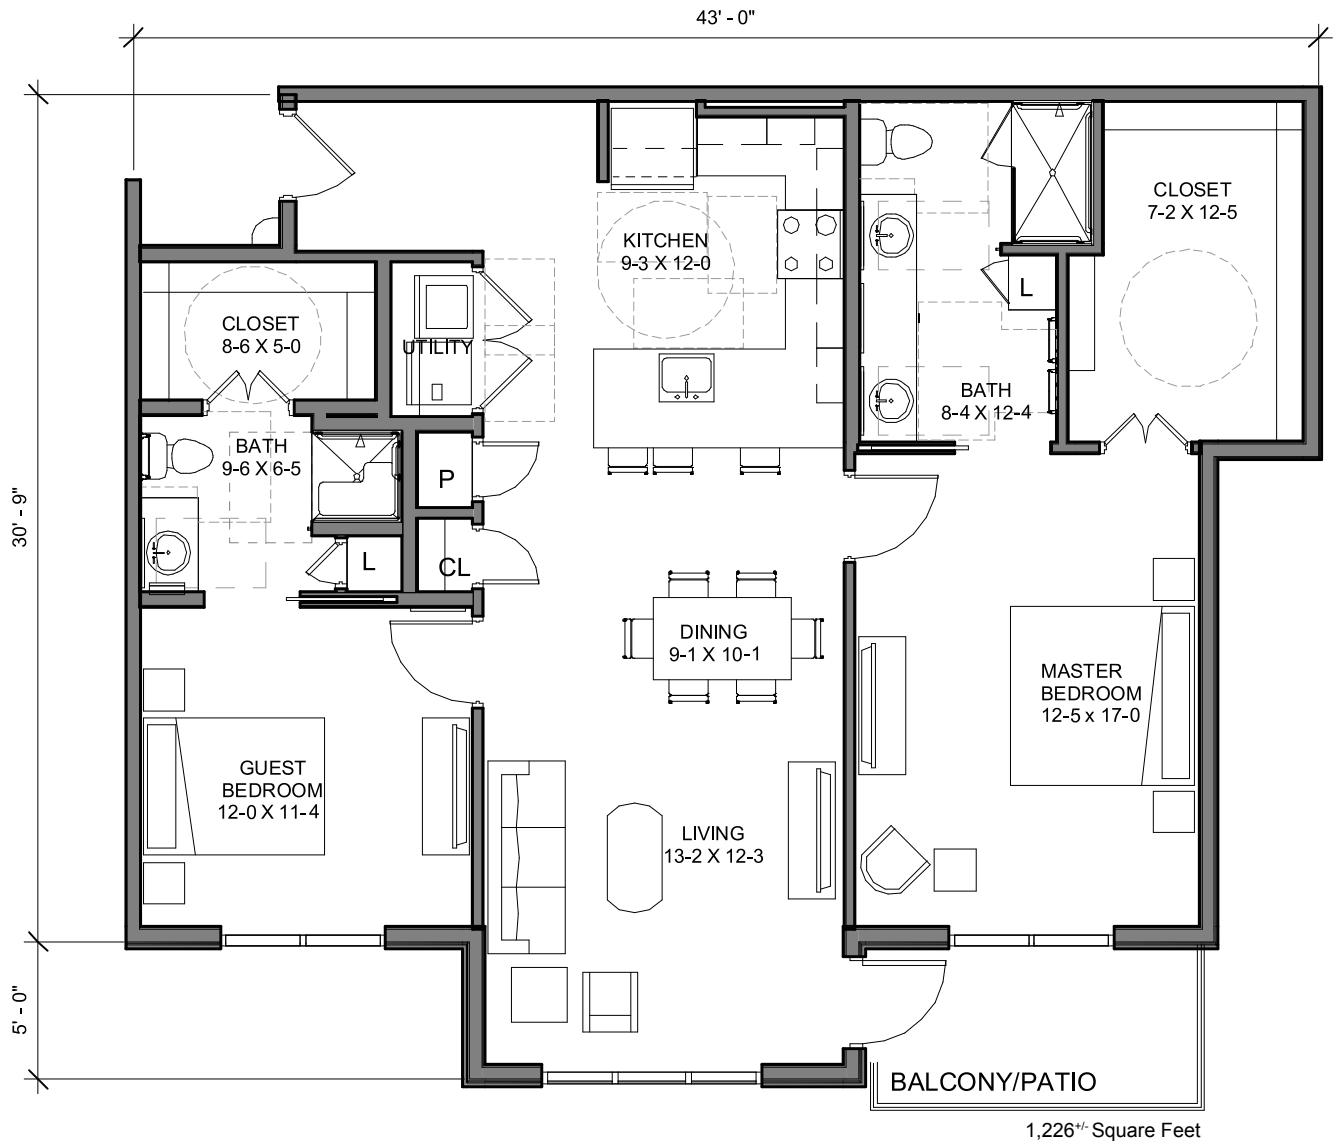

**THE LADYBIRD**  
 One Bedroom  
 Independent Living

Floor plans are shown for comparative purposes only. Actual apartment floor plans may have minor variations.

## THE BUCHANAN

One Bedroom  
Independent Living

Floor plans are shown for comparative purposes only. Actual apartment floor plans may have minor variations.

60 Del Webb Blvd. • Georgetown, TX 78633  
512-591-0100 • haciendageorgetown.com

## THE TRAVIS

Two Bedroom  
Independent Living

Floor plans are shown for comparative purposes only. Actual apartment floor plans may have minor variations.

60 Del Webb Blvd. • Georgetown, TX 78633  
512-591-0100 • haciendageorgetown.com

## THE CANYON

Two Bedroom  
Independent Living

Floor plans are shown for comparative purposes only. Actual apartment floor plans may have minor variations.

60 Del Webb Blvd. • Georgetown, TX 78633  
512-591-0100 • haciendageorgetown.com