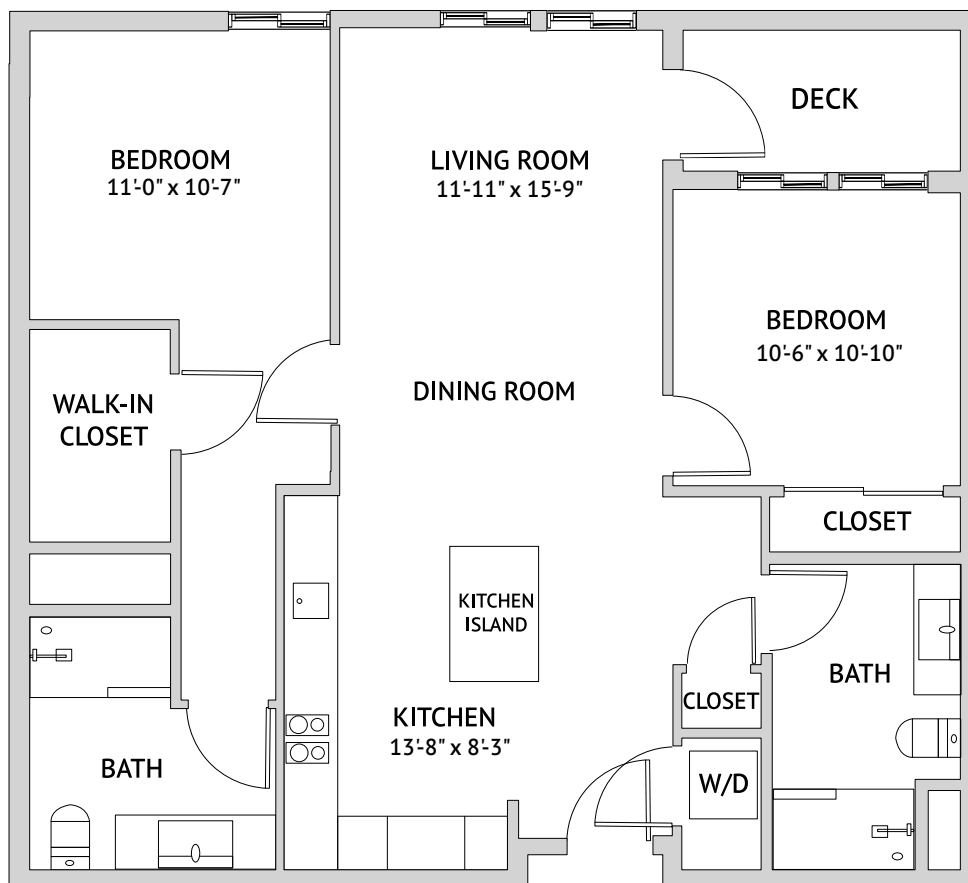

KALINDA - TWO BEDROOM
1,037 Square Feet

Floor plans are not to scale and are shown for comparative purposes only.
Actual apartment floor plans may have minor variations.

KALINDA - TWO BEDROOM
1,037 Square Feet

Floor plans are not to scale and are shown for comparative purposes only.
Actual apartment floor plans may have minor variations.

KALINDA - TWO BEDROOM
1,037 Square Feet

Floor plans are not to scale and are shown for comparative purposes only.
Actual apartment floor plans may have minor variations.

BRIGHTMORE - TWO BEDROOM
1,055 Square Feet

Floor plans are not to scale and are shown for comparative purposes only.
Actual apartment floor plans may have minor variations.

KALINDA - TWO BEDROOM
1,037 Square Feet

Floor plans are not to scale and are shown for comparative purposes only.
Actual apartment floor plans may have minor variations.

ALPINE - LARGE TWO BEDROOM
1,150 Square Feet

Floor plans are not to scale and are shown for comparative purposes only.
Actual apartment floor plans may have minor variations.