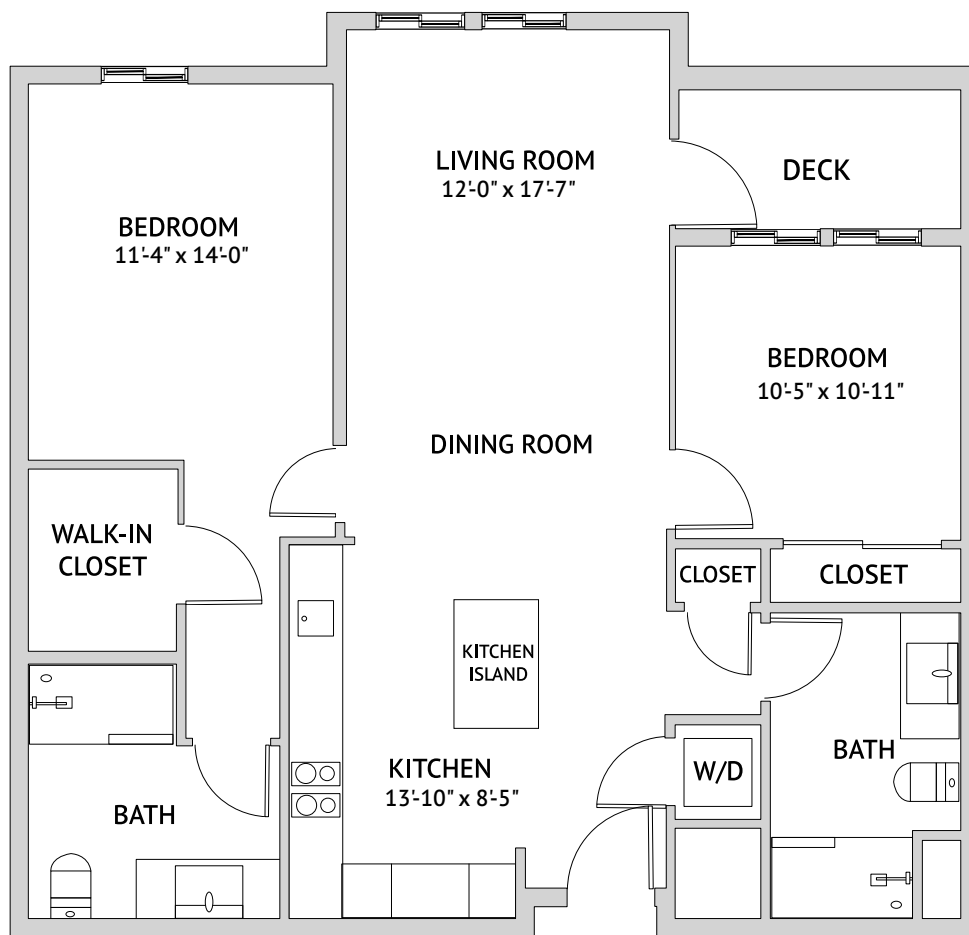

KALINDA - TWO BEDROOM
1,037 Square Feet

Floor plans are not to scale and are shown for comparative purposes only.
Actual apartment floor plans may have minor variations.

KALINDA - TWO BEDROOM
1,037 Square Feet

Floor plans are not to scale and are shown for comparative purposes only.
Actual apartment floor plans may have minor variations.

KALINDA - TWO BEDROOM
1,037 Square Feet

Floor plans are not to scale and are shown for comparative purposes only.
Actual apartment floor plans may have minor variations.

BRIGHTMORE - TWO BEDROOM
1,055 Square Feet

Floor plans are not to scale and are shown for comparative purposes only.
Actual apartment floor plans may have minor variations.

KALINDA - TWO BEDROOM
1,037 Square Feet

Floor plans are not to scale and are shown for comparative purposes only.
Actual apartment floor plans may have minor variations.

ALPINE - LARGE TWO BEDROOM
1,150 Square Feet

Floor plans are not to scale and are shown for comparative purposes only.
Actual apartment floor plans may have minor variations.