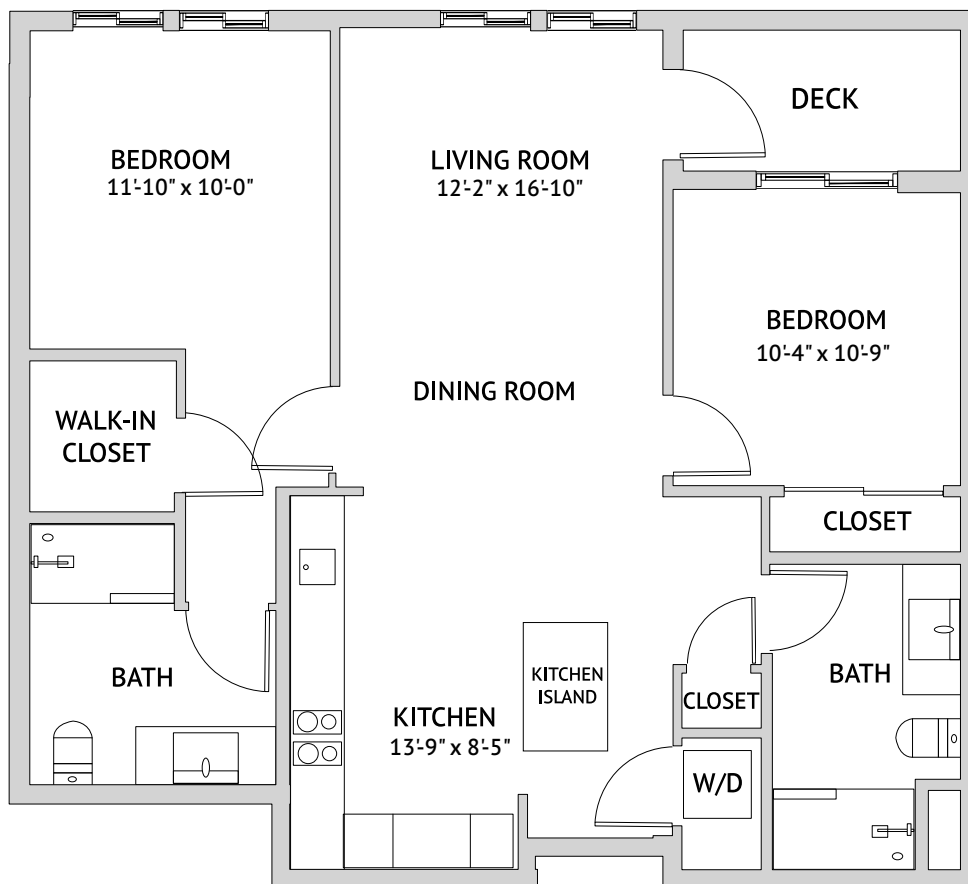

KALINDA - TWO BEDROOM
1,037 Square Feet

Floor plans are not to scale and are shown for comparative purposes only.
Actual apartment floor plans may have minor variations.

KALINDA - TWO BEDROOM
1,037 Square Feet

Floor plans are not to scale and are shown for comparative purposes only.
Actual apartment floor plans may have minor variations.

KALINDA - TWO BEDROOM
1,037 Square Feet

Floor plans are not to scale and are shown for comparative purposes only.
Actual apartment floor plans may have minor variations.

BRIGHTMORE - TWO BEDROOM
1,055 Square Feet

Floor plans are not to scale and are shown for comparative purposes only.
Actual apartment floor plans may have minor variations.

KALINDA - TWO BEDROOM
1,037 Square Feet

Floor plans are not to scale and are shown for comparative purposes only.
Actual apartment floor plans may have minor variations.

ALPINE - LARGE TWO BEDROOM
1,150 Square Feet

Floor plans are not to scale and are shown for comparative purposes only.
Actual apartment floor plans may have minor variations.