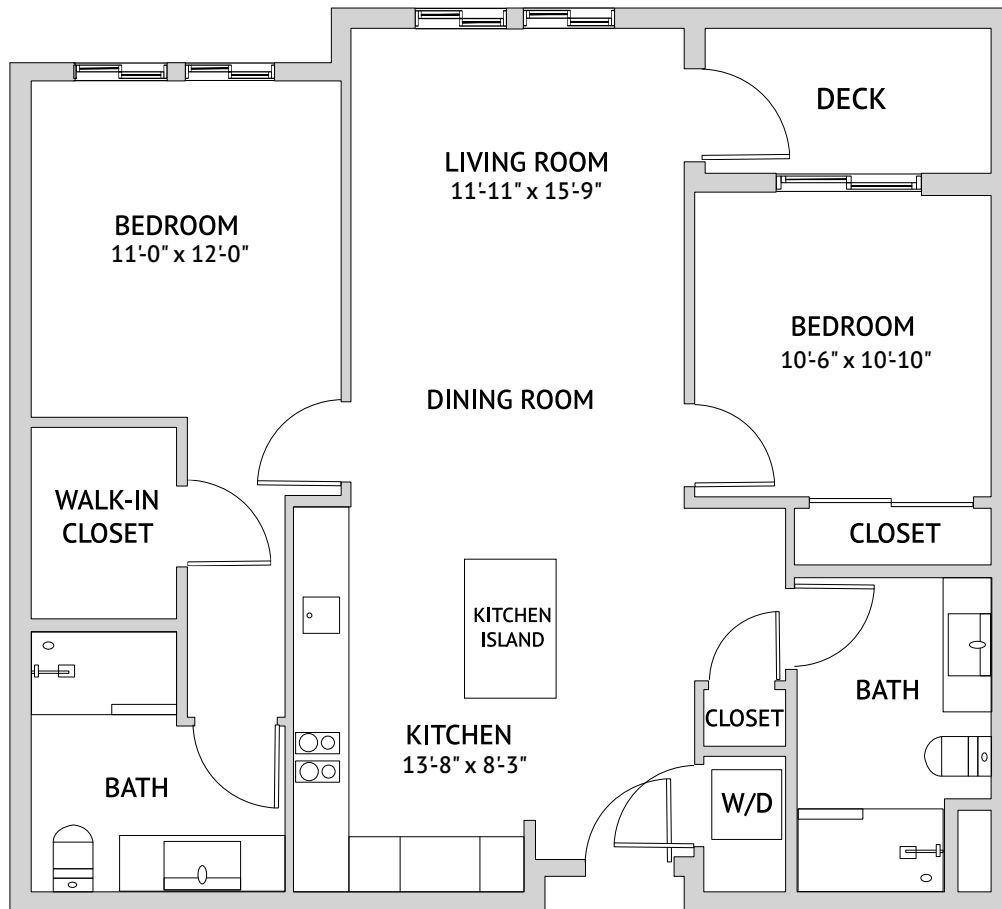

KALINDA - TWO BEDROOM
1,037 Square Feet

Floor plans are not to scale and are shown for comparative purposes only.
Actual apartment floor plans may have minor variations.

KALINDA - TWO BEDROOM
1,037 Square Feet

Floor plans are not to scale and are shown for comparative purposes only.
Actual apartment floor plans may have minor variations.

KALINDA - TWO BEDROOM
1,037 Square Feet

Floor plans are not to scale and are shown for comparative purposes only.
Actual apartment floor plans may have minor variations.

BRIGHTMORE - TWO BEDROOM
1,055 Square Feet

Floor plans are not to scale and are shown for comparative purposes only.
Actual apartment floor plans may have minor variations.

KALINDA - TWO BEDROOM
1,037 Square Feet

Floor plans are not to scale and are shown for comparative purposes only.
Actual apartment floor plans may have minor variations.

ALPINE - LARGE TWO BEDROOM
1,150 Square Feet

Floor plans are not to scale and are shown for comparative purposes only.
Actual apartment floor plans may have minor variations.