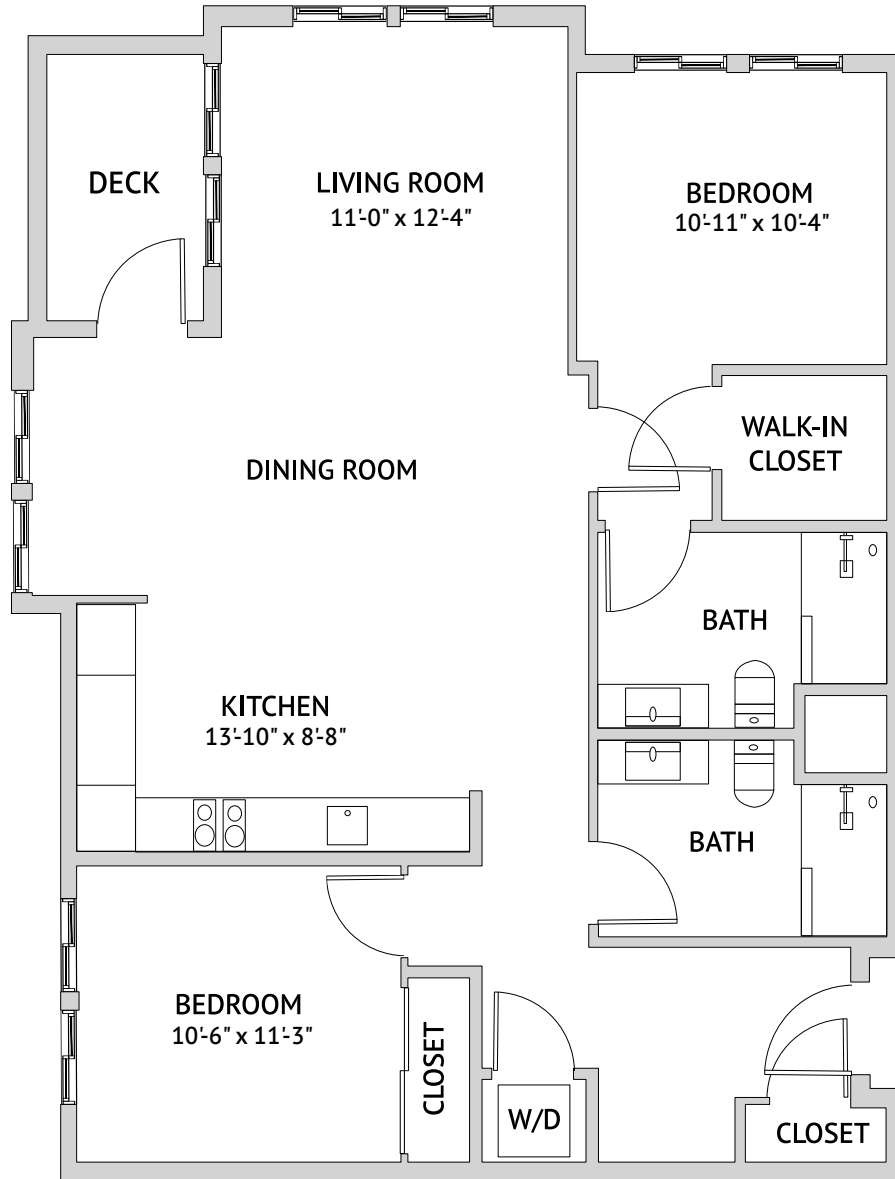

KALINDA - TWO BEDROOM
1,037 Square Feet

Floor plans are not to scale and are shown for comparative purposes only.
Actual apartment floor plans may have minor variations.

KALINDA - TWO BEDROOM
1,037 Square Feet

Floor plans are not to scale and are shown for comparative purposes only.
Actual apartment floor plans may have minor variations.

KALINDA - TWO BEDROOM
1,037 Square Feet

Floor plans are not to scale and are shown for comparative purposes only.
Actual apartment floor plans may have minor variations.

BRIGHTMORE - TWO BEDROOM
1,055 Square Feet

Floor plans are not to scale and are shown for comparative purposes only.
Actual apartment floor plans may have minor variations.

KALINDA - TWO BEDROOM
1,037 Square Feet

Floor plans are not to scale and are shown for comparative purposes only.
Actual apartment floor plans may have minor variations.

ALPINE - LARGE TWO BEDROOM
1,150 Square Feet

Floor plans are not to scale and are shown for comparative purposes only.
Actual apartment floor plans may have minor variations.