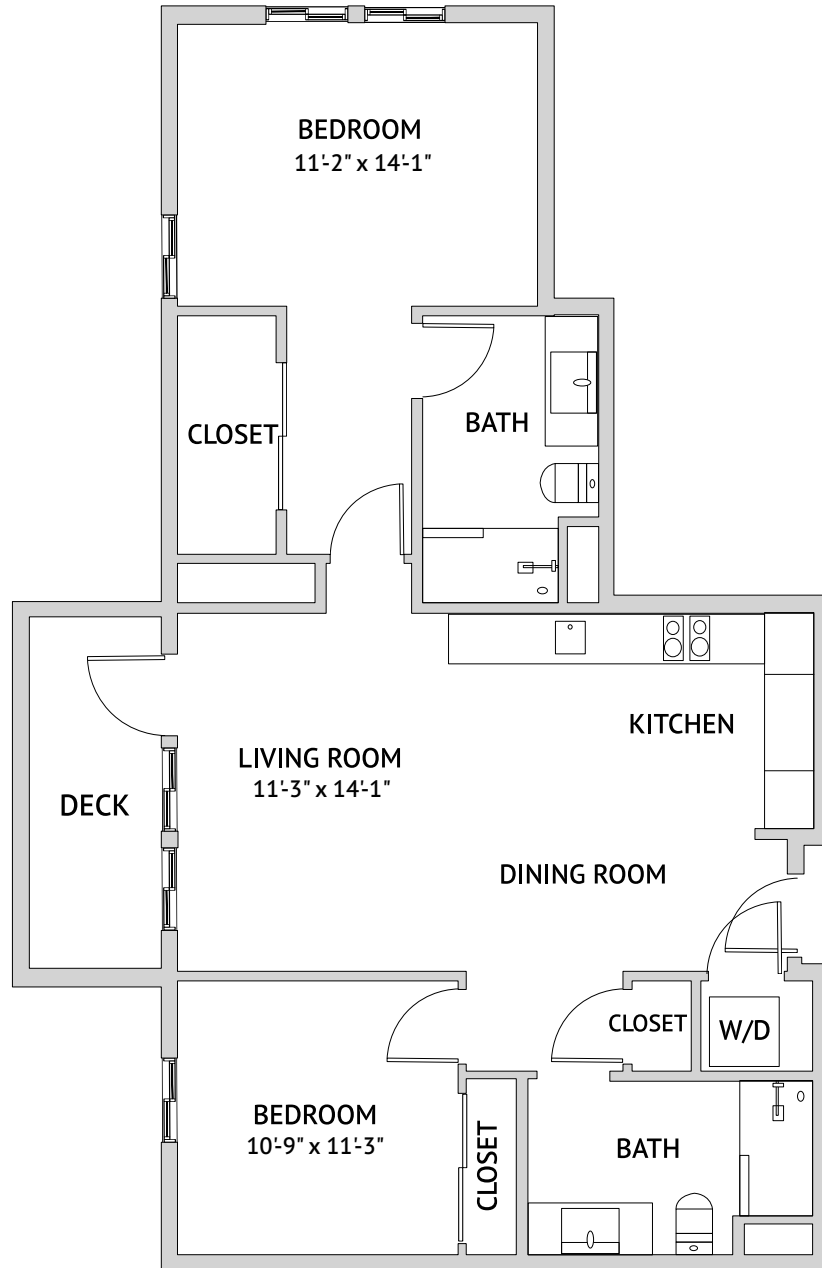

KALINDA - TWO BEDROOM
1,037 Square Feet

Floor plans are not to scale and are shown for comparative purposes only.
Actual apartment floor plans may have minor variations.

KALINDA - TWO BEDROOM
1,037 Square Feet

Floor plans are not to scale and are shown for comparative purposes only.
Actual apartment floor plans may have minor variations.

KALINDA - TWO BEDROOM
1,037 Square Feet

Floor plans are not to scale and are shown for comparative purposes only.
Actual apartment floor plans may have minor variations.

BRIGHTMORE - TWO BEDROOM
1,055 Square Feet

Floor plans are not to scale and are shown for comparative purposes only.
Actual apartment floor plans may have minor variations.

KALINDA - TWO BEDROOM
1,037 Square Feet

Floor plans are not to scale and are shown for comparative purposes only.
Actual apartment floor plans may have minor variations.

ALPINE - LARGE TWO BEDROOM
1,150 Square Feet

Floor plans are not to scale and are shown for comparative purposes only.
Actual apartment floor plans may have minor variations.