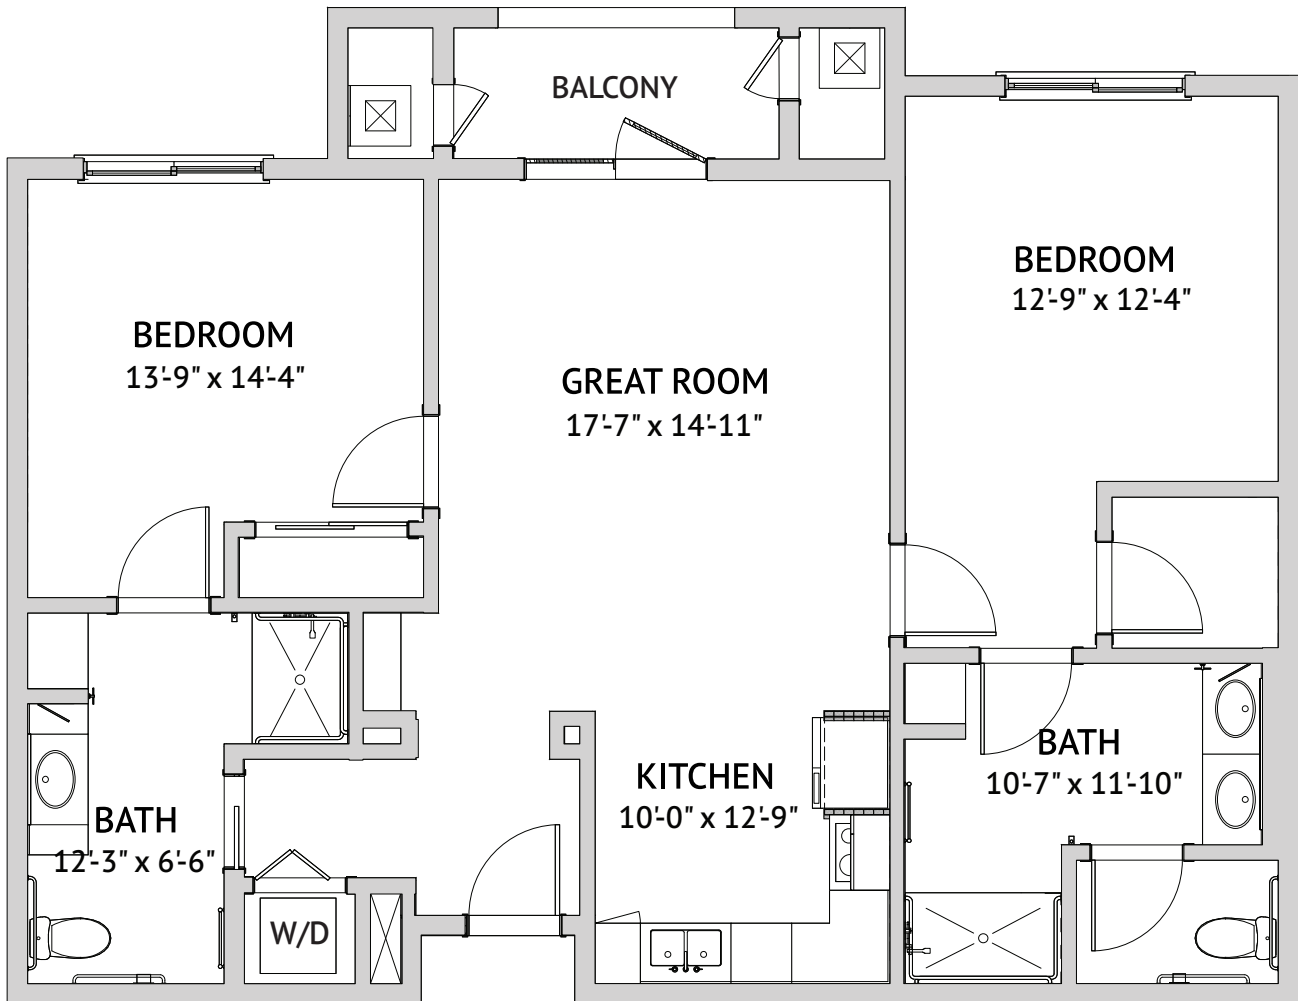

One Bedroom: Clara

739 Square Feet

4000 Mission Avenue, Oceanside, CA 92057 | Tel: 760-826-2900 | haciendamission.com

Floor plans are not to scale and are shown for comparative purposes only. Actual apartment floor plans may have minor variations.

One Bedroom Large: Cruz
1,205 Square Feet

4000 Mission Avenue, Oceanside, CA 92057 | Tel: 760-826-2900 | haciendamission.com

Floor plans are not to scale and are shown for comparative purposes only. Actual apartment floor plans may have minor variations.

Two Bedroom: Diego
1,189 Square Feet

4000 Mission Avenue, Oceanside, CA 92057 | Tel: 760-826-2900 | haciendamission.com

Floor plans are not to scale and are shown for comparative purposes only. Actual apartment floor plans may have minor variations.

Two Bedroom: Diego

1,144 Square Feet

4000 Mission Avenue, Oceanside, CA 92057 | Tel: 760-826-2900 | haciendamission.com

Floor plans are not to scale and are shown for comparative purposes only. Actual apartment floor plans may have minor variations.