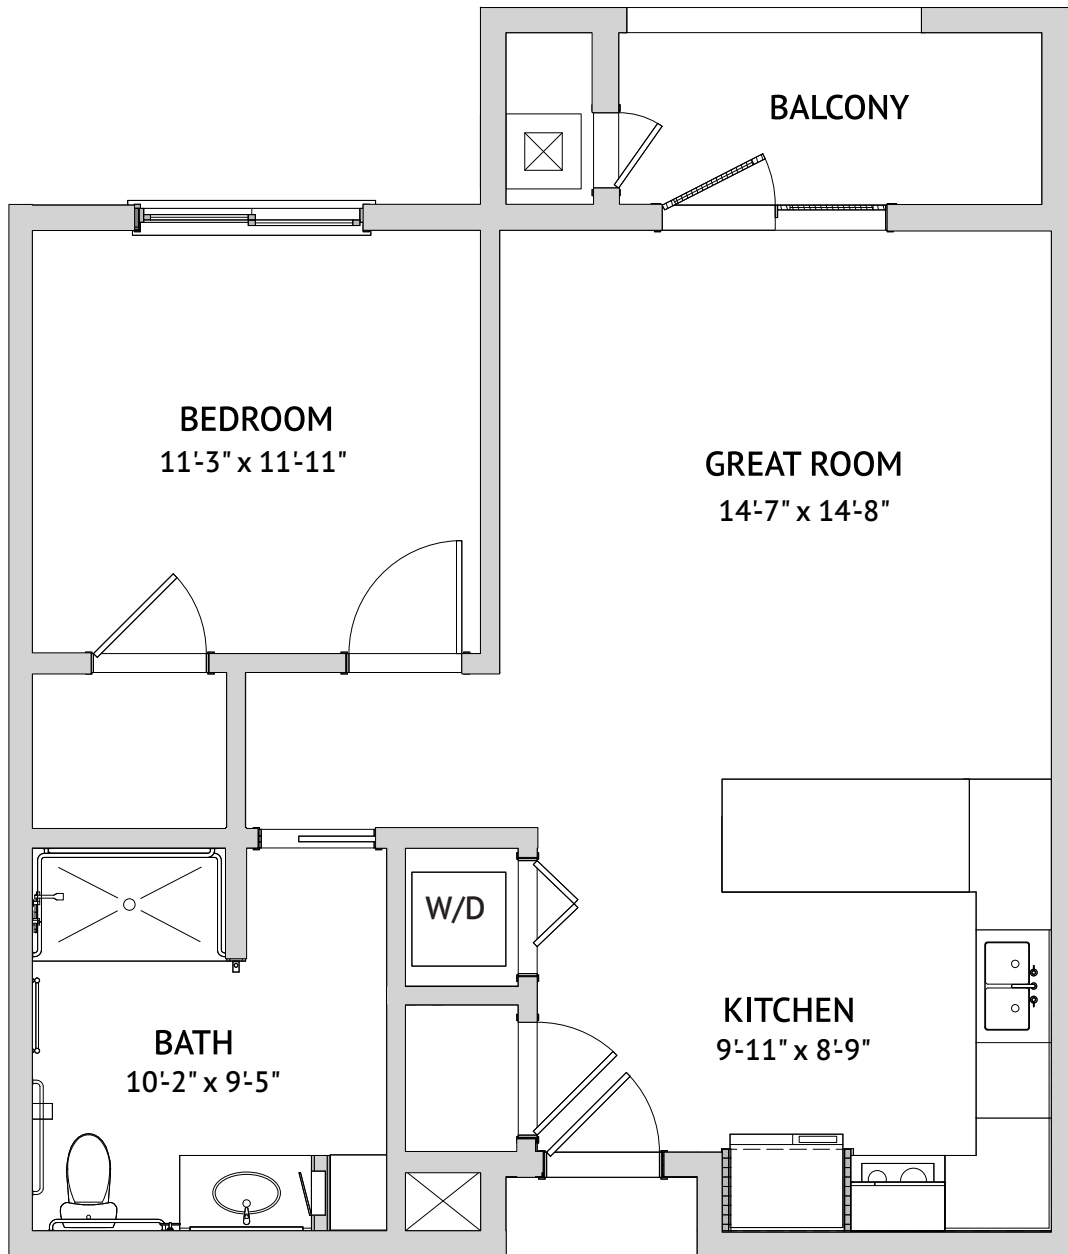

One Bedroom: Clara

759 Square Feet

4000 Mission Avenue, Oceanside, CA 92057 | Tel: 760-826-2900 | haciendamission.com

Floor plans are not to scale and are shown for comparative purposes only. Actual apartment floor plans may have minor variations.

One Bedroom: Clara

739 Square Feet

4000 Mission Avenue, Oceanside, CA 92057 | Tel: 760-826-2900 | haciendamission.com

Floor plans are not to scale and are shown for comparative purposes only. Actual apartment floor plans may have minor variations.

One Bedroom Large: Cruz
1,205 Square Feet

4000 Mission Avenue, Oceanside, CA 92057 | Tel: 760-826-2900 | haciendamission.com

Floor plans are not to scale and are shown for comparative purposes only. Actual apartment floor plans may have minor variations.