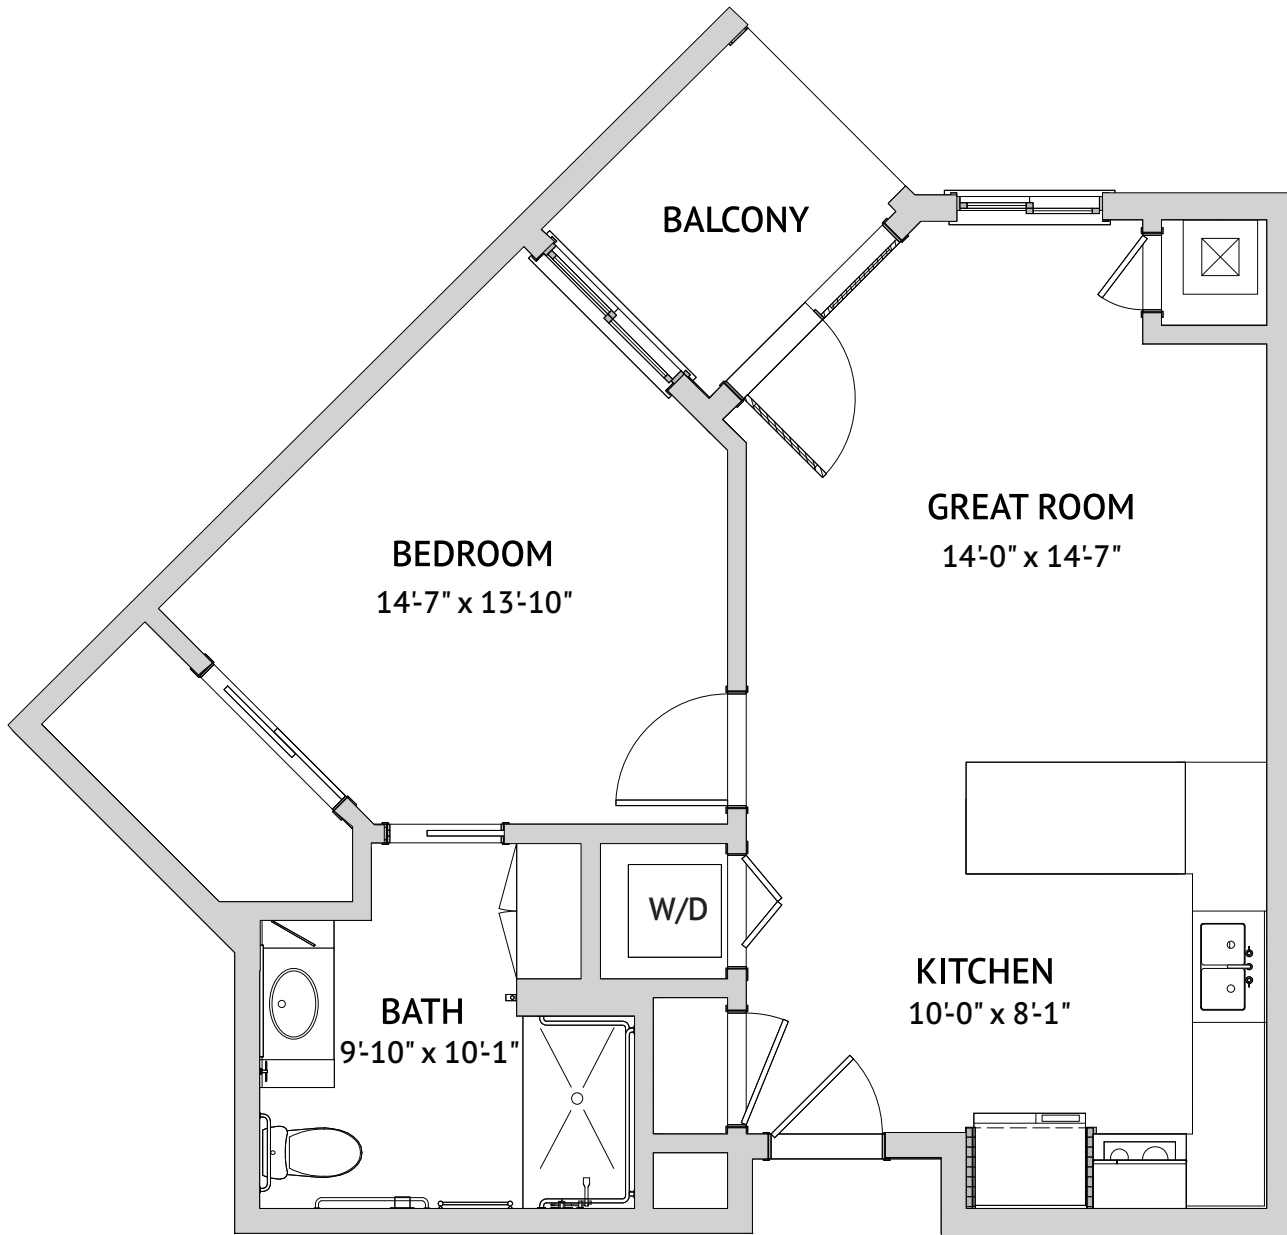

One Bedroom: Clara

759 Square Feet

4000 Mission Avenue, Oceanside, CA 92057 | Tel: 760-826-2900 | haciendamission.com

Floor plans are not to scale and are shown for comparative purposes only. Actual apartment floor plans may have minor variations.

One Bedroom: Clara

739 Square Feet

4000 Mission Avenue, Oceanside, CA 92057 | Tel: 760-826-2900 | haciendamission.com

Floor plans are not to scale and are shown for comparative purposes only. Actual apartment floor plans may have minor variations.

One Bedroom Large: Cruz
1,205 Square Feet

4000 Mission Avenue, Oceanside, CA 92057 | Tel: 760-826-2900 | haciendamission.com

Floor plans are not to scale and are shown for comparative purposes only. Actual apartment floor plans may have minor variations.