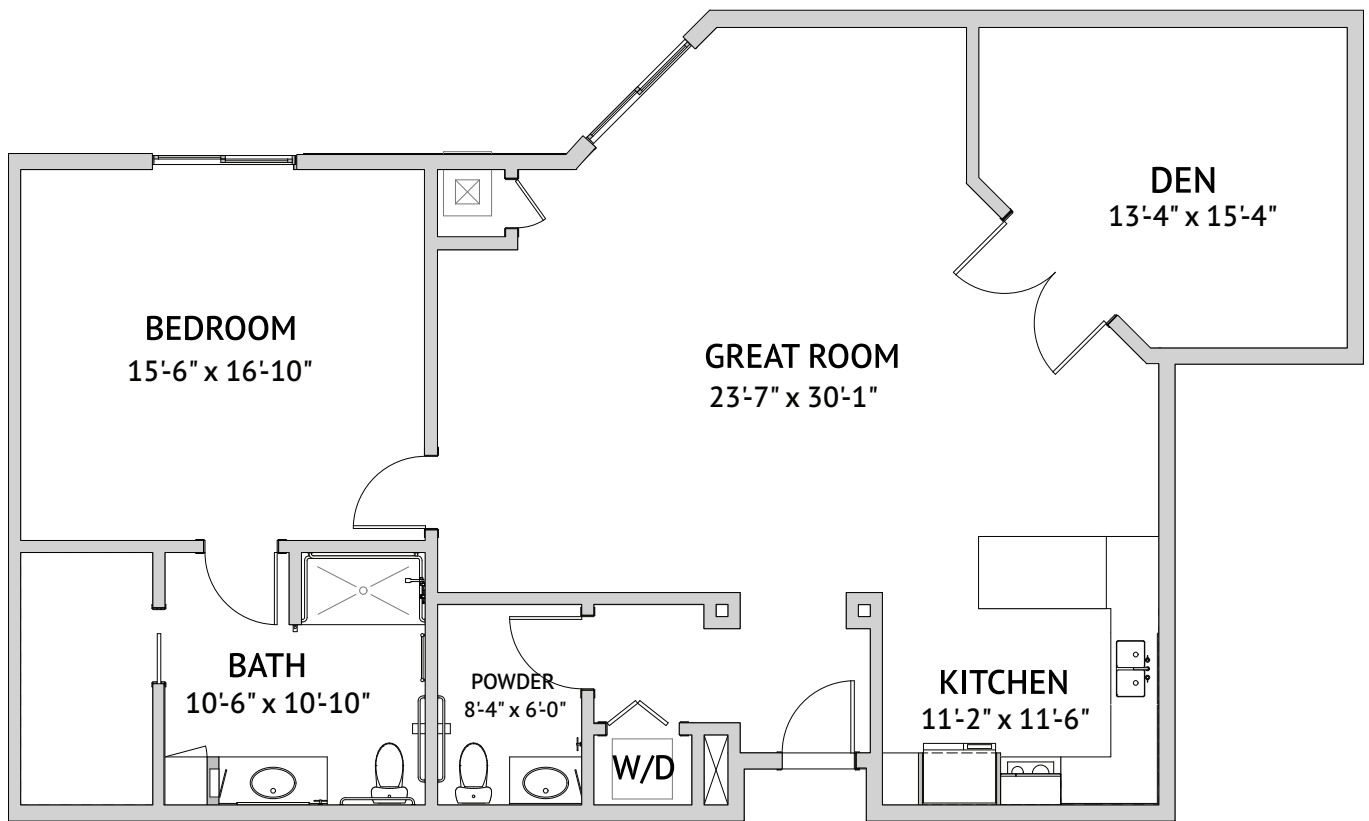

Two Bedroom: Diego

1,144 Square Feet

4000 Mission Avenue, Oceanside, CA 92057 | Tel: 760-826-2900 | haciendamission.com

Floor plans are not to scale and are shown for comparative purposes only. Actual apartment floor plans may have minor variations.

Two Bedroom Large: San Luis Rey
1,296 Square Feet

4000 Mission Avenue, Oceanside, CA 92057 | Tel: 760-826-2900 | haciendamission.com

Floor plans are not to scale and are shown for comparative purposes only. Actual apartment floor plans may have minor variations.

One Bedroom Deluxe: Soledad

1,564 Square Feet

4000 Mission Avenue, Oceanside, CA 92057 | Tel: 760-826-2900 | haciendamission.com

Floor plans are not to scale and are shown for comparative purposes only. Actual apartment floor plans may have minor variations.

Two Bedroom: Diego
1,154 Square Feet

4000 Mission Avenue, Oceanside, CA 92057 | Tel: 760-826-2900 | haciendamission.com

Floor plans are not to scale and are shown for comparative purposes only. Actual apartment floor plans may have minor variations.