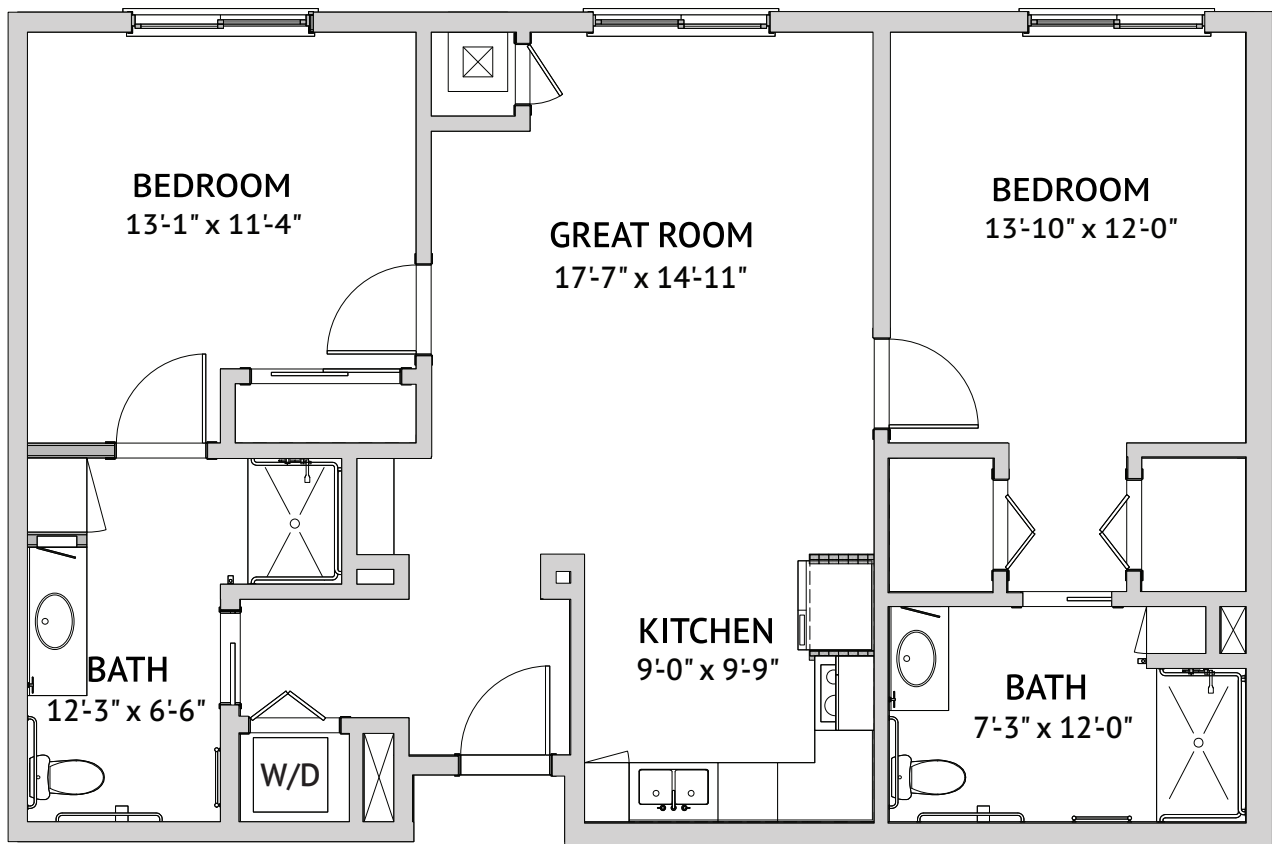

One Bedroom Large: Cruz
1,205 Square Feet

4000 Mission Avenue, Oceanside, CA 92057 | Tel: 760-826-2900 | haciendamission.com

Floor plans are not to scale and are shown for comparative purposes only. Actual apartment floor plans may have minor variations.

Two Bedroom: Diego
1,189 Square Feet

4000 Mission Avenue, Oceanside, CA 92057 | Tel: 760-826-2900 | haciendamission.com

Floor plans are not to scale and are shown for comparative purposes only. Actual apartment floor plans may have minor variations.

Two Bedroom: Diego

1,144 Square Feet

4000 Mission Avenue, Oceanside, CA 92057 | Tel: 760-826-2900 | haciendamission.com

Floor plans are not to scale and are shown for comparative purposes only. Actual apartment floor plans may have minor variations.

Two Bedroom Large: San Luis Rey
1,296 Square Feet

4000 Mission Avenue, Oceanside, CA 92057 | Tel: 760-826-2900 | haciendamission.com

Floor plans are not to scale and are shown for comparative purposes only. Actual apartment floor plans may have minor variations.