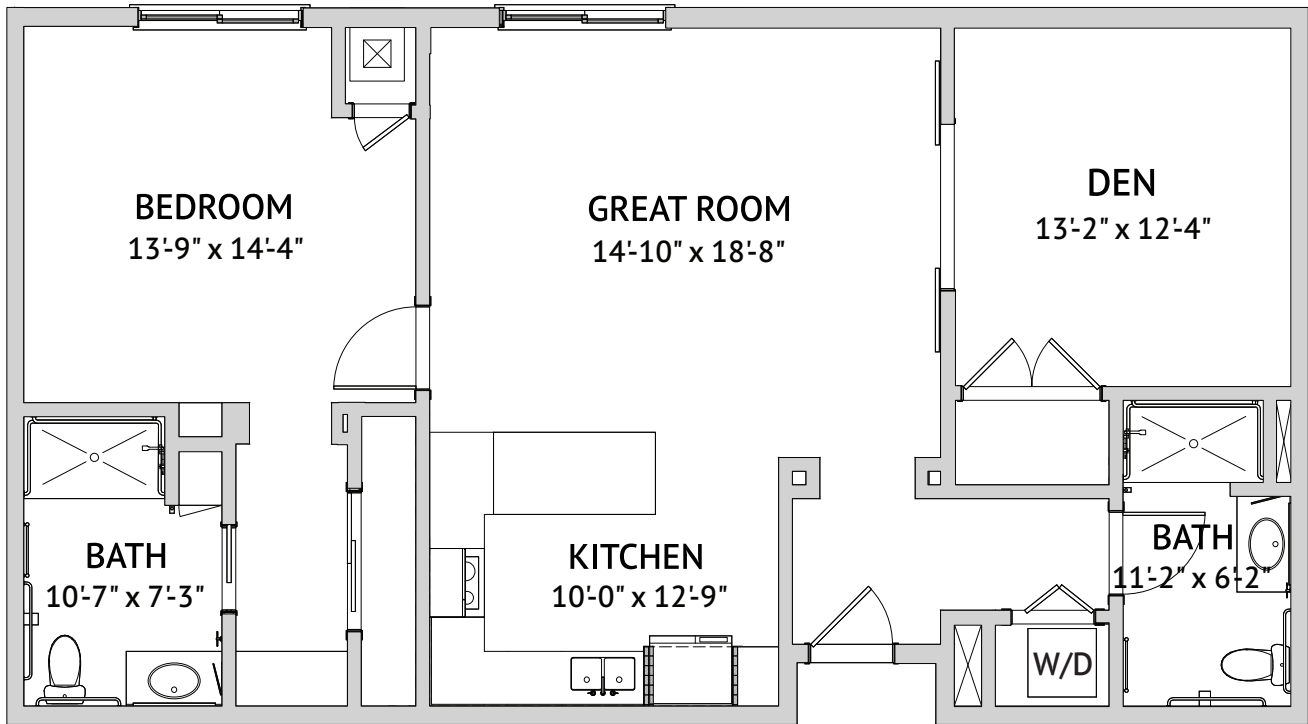

One Bedroom: Clara

739 Square Feet

4000 Mission Avenue, Oceanside, CA 92057 | Tel: 760-826-2900 | haciendamission.com

Floor plans are not to scale and are shown for comparative purposes only. Actual apartment floor plans may have minor variations.

One Bedroom Large: Cruz
1,205 Square Feet

4000 Mission Avenue, Oceanside, CA 92057 | Tel: 760-826-2900 | haciendamission.com

Floor plans are not to scale and are shown for comparative purposes only. Actual apartment floor plans may have minor variations.

Two Bedroom: Diego
1,189 Square Feet

4000 Mission Avenue, Oceanside, CA 92057 | Tel: 760-826-2900 | haciendamission.com

Floor plans are not to scale and are shown for comparative purposes only. Actual apartment floor plans may have minor variations.

Two Bedroom: Diego

1,144 Square Feet

4000 Mission Avenue, Oceanside, CA 92057 | Tel: 760-826-2900 | haciendamission.com

Floor plans are not to scale and are shown for comparative purposes only. Actual apartment floor plans may have minor variations.