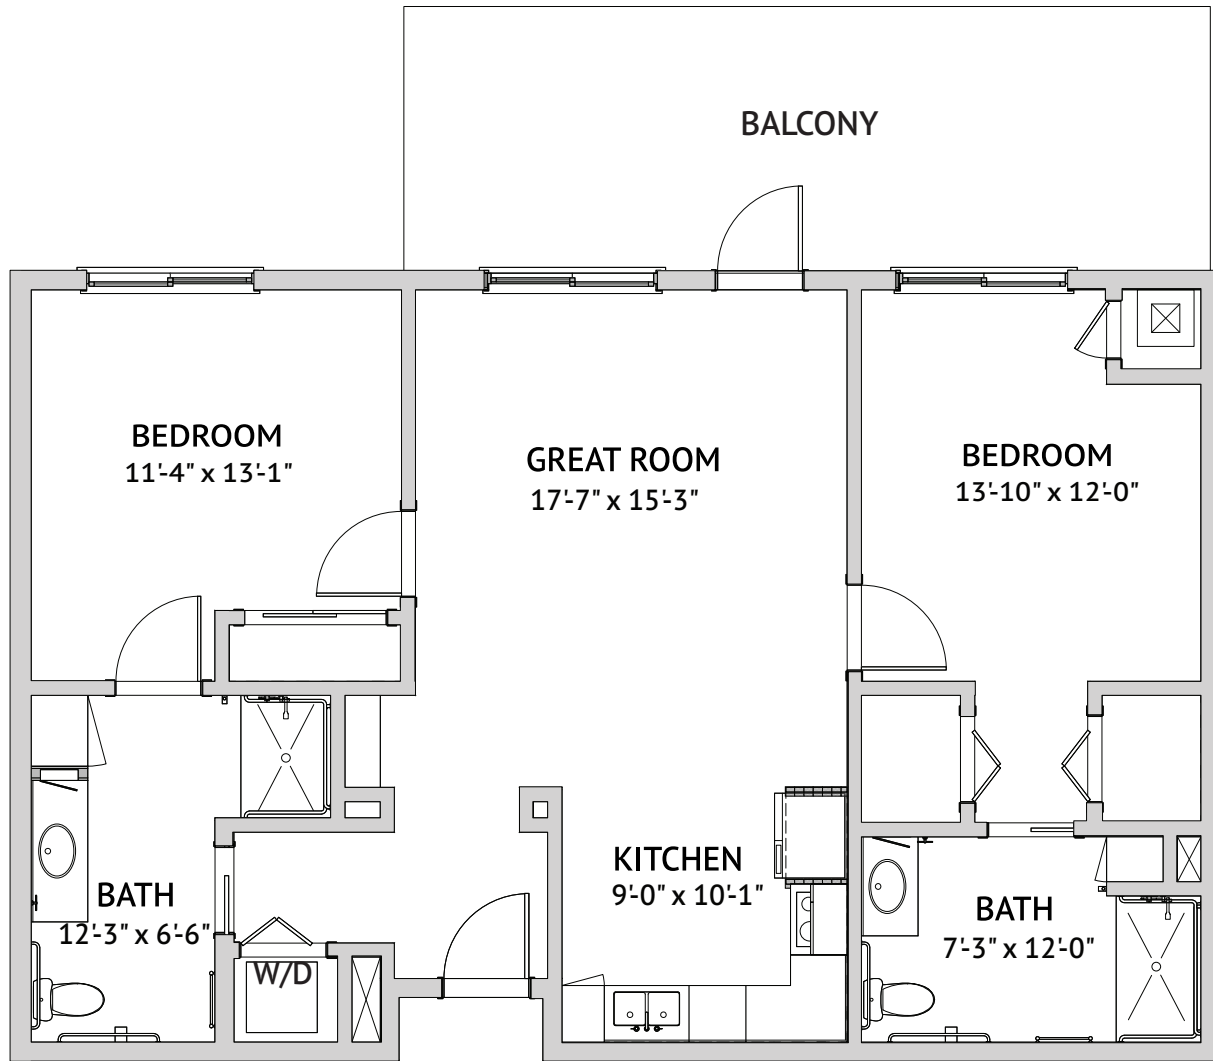

Two Bedroom: Diego

1,144 Square Feet

4000 Mission Avenue, Oceanside, CA 92057 | Tel: 760-826-2900 | haciendamission.com

Floor plans are not to scale and are shown for comparative purposes only. Actual apartment floor plans may have minor variations.

Two Bedroom Large: San Luis Rey
1,296 Square Feet

4000 Mission Avenue, Oceanside, CA 92057 | Tel: 760-826-2900 | haciendamission.com

Floor plans are not to scale and are shown for comparative purposes only. Actual apartment floor plans may have minor variations.

One Bedroom Deluxe: Soledad

1,564 Square Feet

4000 Mission Avenue, Oceanside, CA 92057 | Tel: 760-826-2900 | haciendamission.com

Floor plans are not to scale and are shown for comparative purposes only. Actual apartment floor plans may have minor variations.

Two Bedroom: Diego
1,154 Square Feet

4000 Mission Avenue, Oceanside, CA 92057 | Tel: 760-826-2900 | haciendamission.com

Floor plans are not to scale and are shown for comparative purposes only. Actual apartment floor plans may have minor variations.