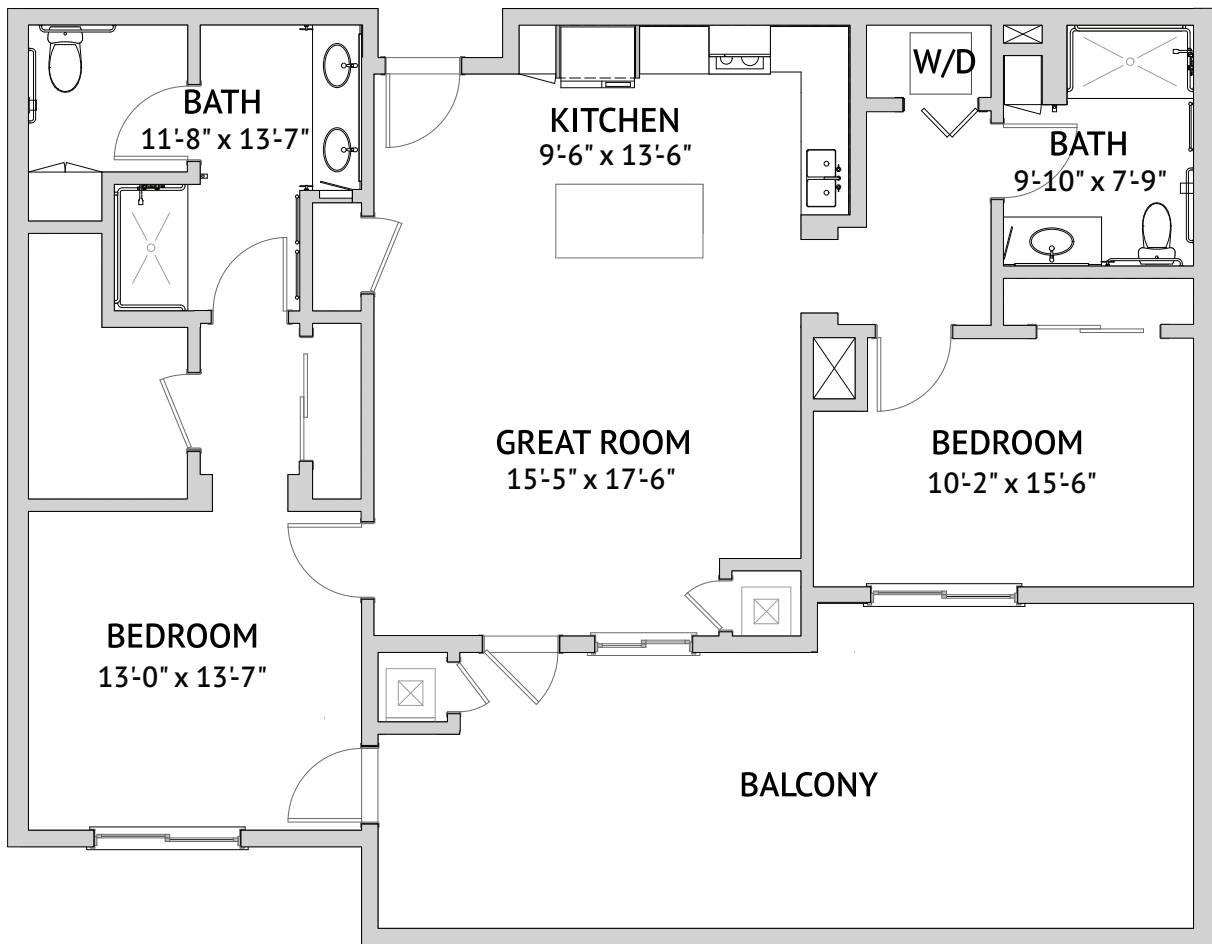

Two Bedroom: Diego
1,189 Square Feet

4000 Mission Avenue, Oceanside, CA 92057 | Tel: 760-826-2900 | haciendamission.com

Floor plans are not to scale and are shown for comparative purposes only. Actual apartment floor plans may have minor variations.

Two Bedroom: Diego

1,144 Square Feet

4000 Mission Avenue, Oceanside, CA 92057 | Tel: 760-826-2900 | haciendamission.com

Floor plans are not to scale and are shown for comparative purposes only. Actual apartment floor plans may have minor variations.

Two Bedroom Large: San Luis Rey
1,296 Square Feet

4000 Mission Avenue, Oceanside, CA 92057 | Tel: 760-826-2900 | haciendamission.com

Floor plans are not to scale and are shown for comparative purposes only. Actual apartment floor plans may have minor variations.

One Bedroom Deluxe: Soledad

1,564 Square Feet

4000 Mission Avenue, Oceanside, CA 92057 | Tel: 760-826-2900 | haciendamission.com

Floor plans are not to scale and are shown for comparative purposes only. Actual apartment floor plans may have minor variations.