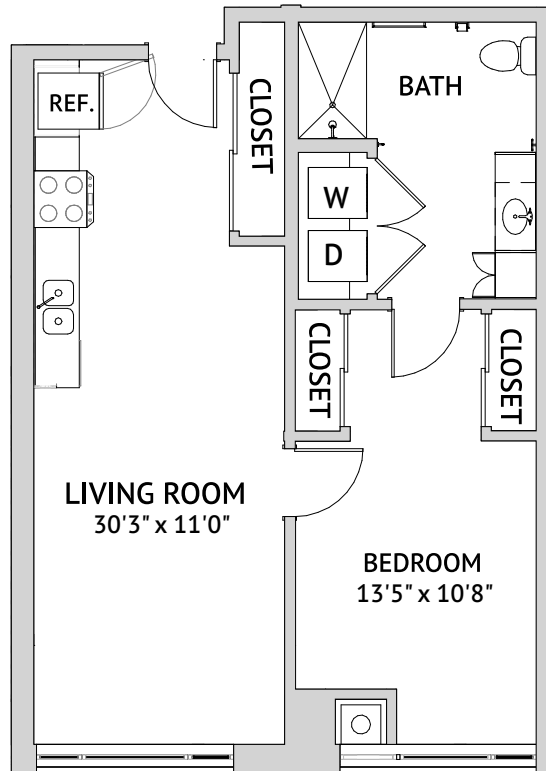

Laurelhurst: One Bedroom

764-815 Square Feet

Independent Living

1540 NW 13th Avenue, Portland, OR 97209 | 503-303-1220 | watermarkthepearl.com

Floor plans are not to scale and are shown for comparative purposes only. Actual apartment floor plans may have minor variations.