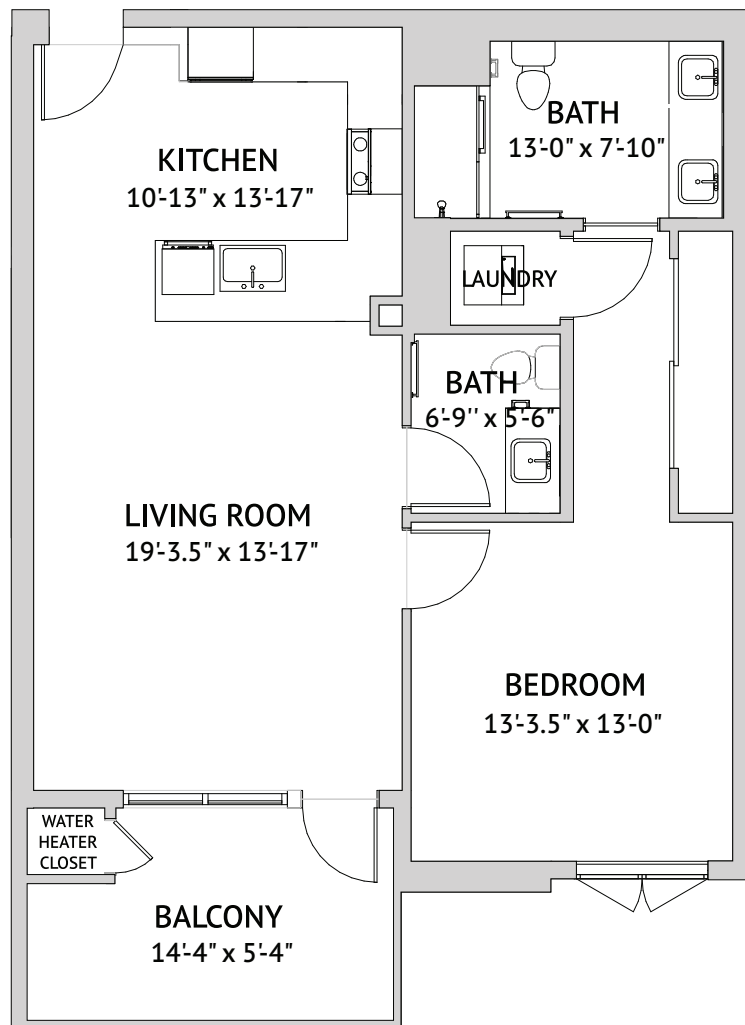

 A WATERMARK RETIREMENT COMMUNITYSM

398 West Valley Boulevard | San Gabriel, CA 91776
626-782-5992 (提供中文服務) | provincelifestyle.com

以人為本
Active Adult
Floor Plan

OSMANTHUS I – ONE BEDROOM TWO BATH
950 Square Feet

Floor plans are not to scale and are shown for comparative purposes only.
Actual apartment floor plans may have minor variations.

 A WATERMARK RETIREMENT COMMUNITYSM

398 West Valley Boulevard | San Gabriel, CA 91776
626-782-5992 (提供中文服務) | provincelifestyle.com

以人為本
Active Adult
Floor Plan

POINSETTIA – ONE BEDROOM ONE AND ONE HALF BATH
875 Square Feet

Floor plans are not to scale and are shown for comparative purposes only.
Actual apartment floor plans may have minor variations.

 A WATERMARK RETIREMENT COMMUNITYSM

398 West Valley Boulevard | San Gabriel, CA 91776
626-782-5992 (提供中文服務) | provincelifestyle.com

PROVINCE

以人為本

Active Adult Floor Plan

OSMANTHUS II – ONE BEDROOM TWO BATH 950 Square Feet