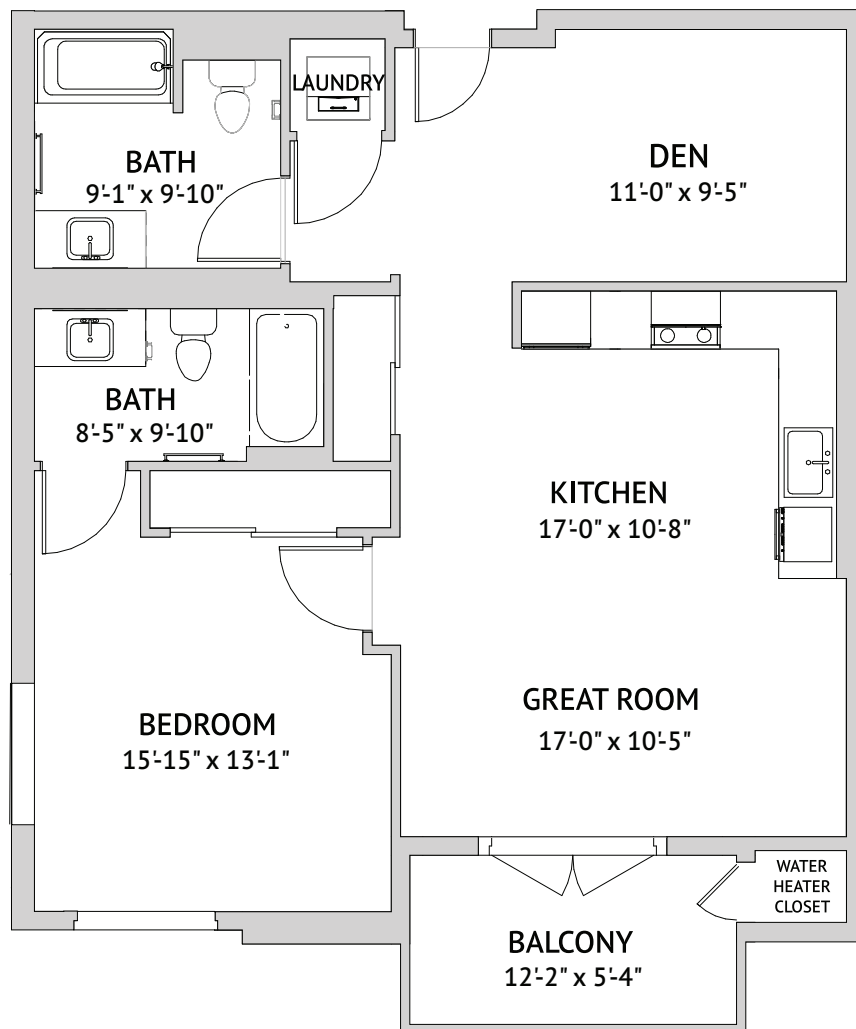

以人為本
Active Adult
Floor Plan

HOSTA I – ONE BEDROOM
810 Square Feet

Floor plans are not to scale and are shown for comparative purposes only.
Actual apartment floor plans may have minor variations.

 A WATERMARK RETIREMENT COMMUNITYSM

PROVINCE

以人為本

Active Adult Floor Plan

HOSTA III – ONE BEDROOM
810 Square Feet

Floor plans are not to scale and are shown for comparative purposes only.
Actual apartment floor plans may have minor variations.

 A WATERMARK RETIREMENT COMMUNITYSM

398 West Valley Boulevard | San Gabriel, CA 91776
626-782-5992 (提供中文服務) | provincelifestyle.com

以人為本
Active Adult
Floor Plan

OSMANTHUS I – ONE BEDROOM TWO BATH
950 Square Feet

以人為本
Active Adult
Floor Plan

POINSETTIA – ONE BEDROOM ONE AND ONE HALF BATH
875 Square Feet

Floor plans are not to scale and are shown for comparative purposes only.
Actual apartment floor plans may have minor variations.