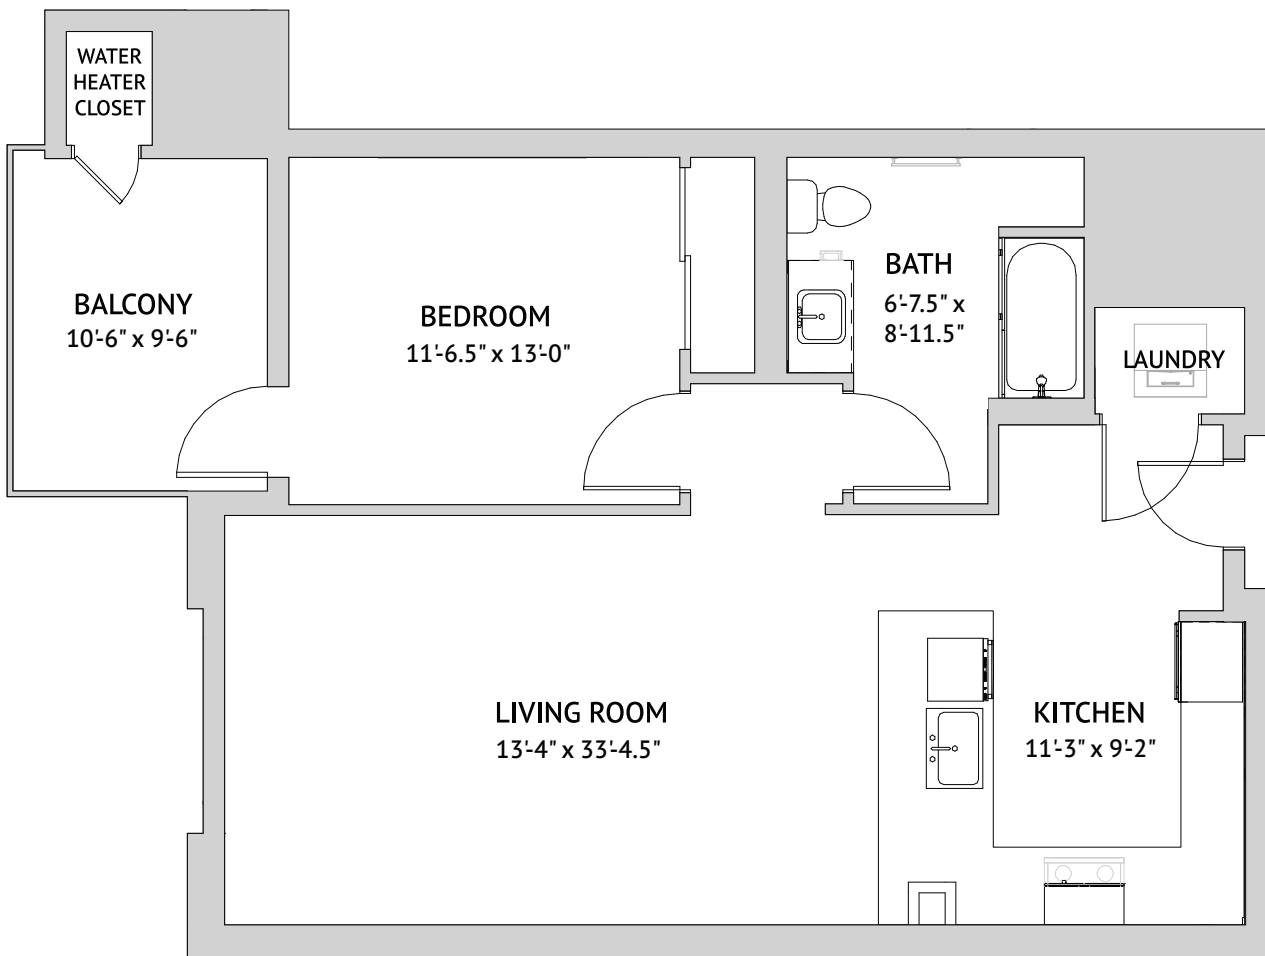

以人為本
Active Adult
Floor Plan

HOSTA I – ONE BEDROOM
810 Square Feet

Floor plans are not to scale and are shown for comparative purposes only.
Actual apartment floor plans may have minor variations.

 A WATERMARK RETIREMENT COMMUNITYSM

398 West Valley Boulevard | San Gabriel, CA 91776
626-782-5992 (提供中文服務) | provincelifestyle.com

PROVINCE

以人為本

Active Adult Floor Plan

HOSTA II – ONE BEDROOM 810 Square Feet

Floor plans are not to scale and are shown for comparative purposes only.
Actual apartment floor plans may have minor variations.

 A WATERMARK RETIREMENT COMMUNITYSM

398 West Valley Boulevard | San Gabriel, CA 91776
626-782-5992 (提供中文服務) | provincelifestyle.com

PROVINCE

以人為本

Active Adult Floor Plan

SNOWDROP – ONE BEDROOM 651 Square Feet

PROVINCE

以人為本

Active Adult Floor Plan

HOSTA III – ONE BEDROOM
810 Square Feet

Floor plans are not to scale and are shown for comparative purposes only.
Actual apartment floor plans may have minor variations.