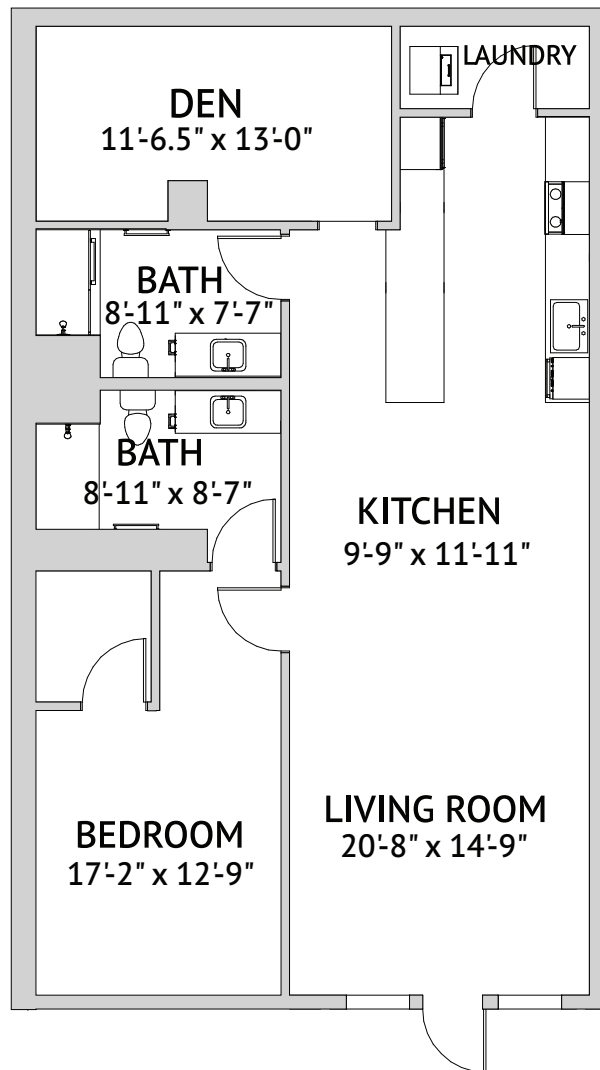

以人為本
Active Adult
Floor Plan

POINSETTIA – ONE BEDROOM ONE AND ONE HALF BATH
875 Square Feet

Floor plans are not to scale and are shown for comparative purposes only.
Actual apartment floor plans may have minor variations.

Floor plans are not to scale and are shown for comparative purposes only.
Actual apartment floor plans may have minor variations.

 A WATERMARK RETIREMENT COMMUNITYSM

398 West Valley Boulevard | San Gabriel, CA 91776
626-782-5992 (提供中文服務) | provincelifestyle.com

以人為本
Active Adult
Floor Plan

HONEYSUCKLE – ONE BEDROOM TWO BATH LARGE
1,351 Square Feet

Floor plans are not to scale and are shown for comparative purposes only.
Actual apartment floor plans may have minor variations.