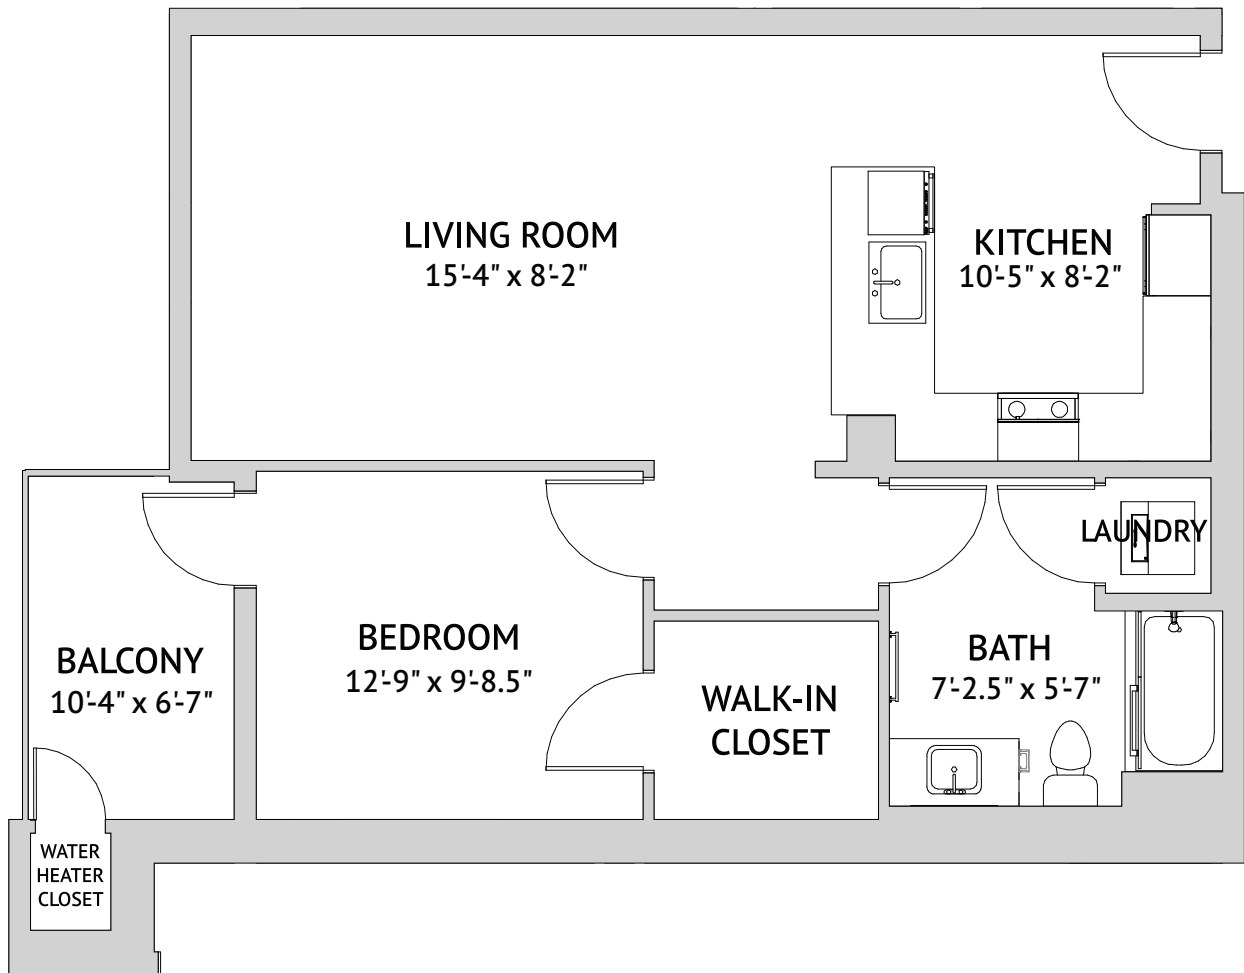

以人為本
Active Adult
Floor Plan

HOSTA I – ONE BEDROOM
810 Square Feet

Floor plans are not to scale and are shown for comparative purposes only.
Actual apartment floor plans may have minor variations.

 A WATERMARK RETIREMENT COMMUNITYSM

Floor plans are not to scale and are shown for comparative purposes only.
Actual apartment floor plans may have minor variations.

 A WATERMARK RETIREMENT COMMUNITYSM

398 West Valley Boulevard | San Gabriel, CA 91776
626-782-5992 (提供中文服務) | provincelifestyle.com

PROVINCE

以人為本

Active Adult Floor Plan

HOSTA III – ONE BEDROOM
810 Square Feet

Floor plans are not to scale and are shown for comparative purposes only.
Actual apartment floor plans may have minor variations.

 A WATERMARK RETIREMENT COMMUNITYSM

398 West Valley Boulevard | San Gabriel, CA 91776
626-782-5992 (提供中文服務) | provincelifestyle.com

以人為本
Active Adult
Floor Plan

OSMANTHUS I – ONE BEDROOM TWO BATH
950 Square Feet