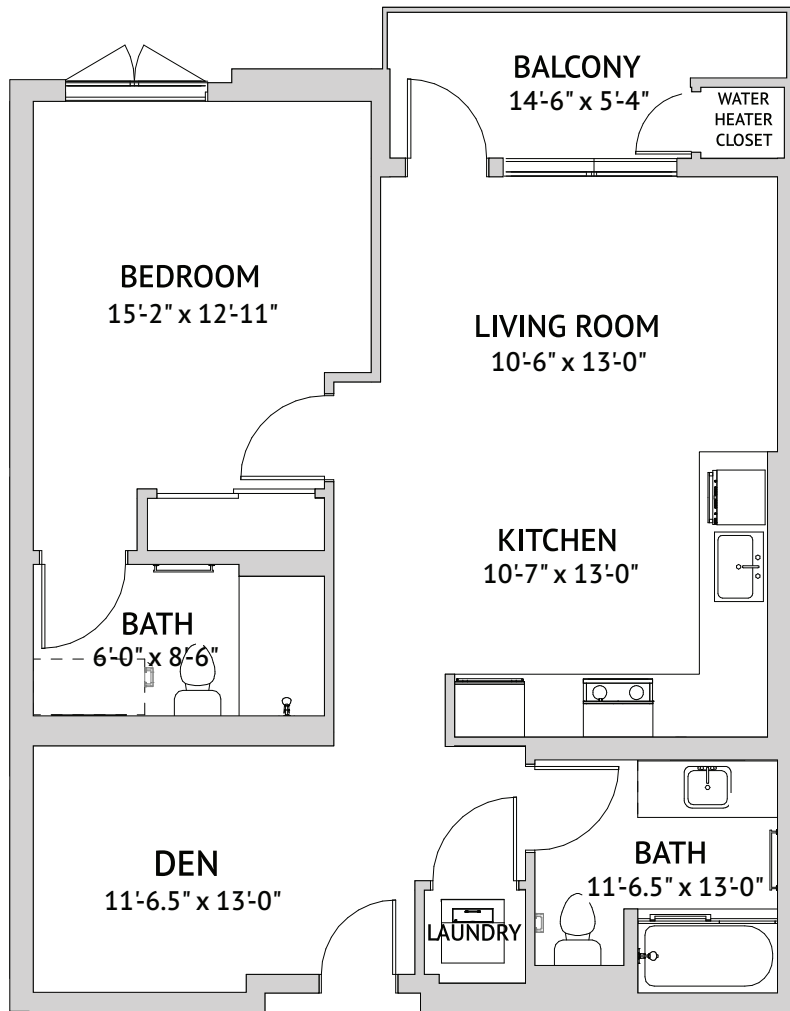

以人為本
Active Adult
Floor Plan

POINSETTIA – ONE BEDROOM ONE AND ONE HALF BATH
875 Square Feet

Floor plans are not to scale and are shown for comparative purposes only.
Actual apartment floor plans may have minor variations.

 A WATERMARK RETIREMENT COMMUNITYSM

398 West Valley Boulevard | San Gabriel, CA 91776
626-782-5992 (提供中文服務) | provincelifestyle.com

PROVINCE

以人為本

Active Adult Floor Plan

OSMANTHUS II – ONE BEDROOM TWO BATH 950 Square Feet

Floor plans are not to scale and are shown for comparative purposes only.
Actual apartment floor plans may have minor variations.

 A WATERMARK RETIREMENT COMMUNITYSM

398 West Valley Boulevard | San Gabriel, CA 91776
626-782-5992 (提供中文服務) | provincelifestyle.com

以人為本
Active Adult
Floor Plan

HONEYSUCKLE – ONE BEDROOM TWO BATH LARGE
1,351 Square Feet

Floor plans are not to scale and are shown for comparative purposes only.
Actual apartment floor plans may have minor variations.