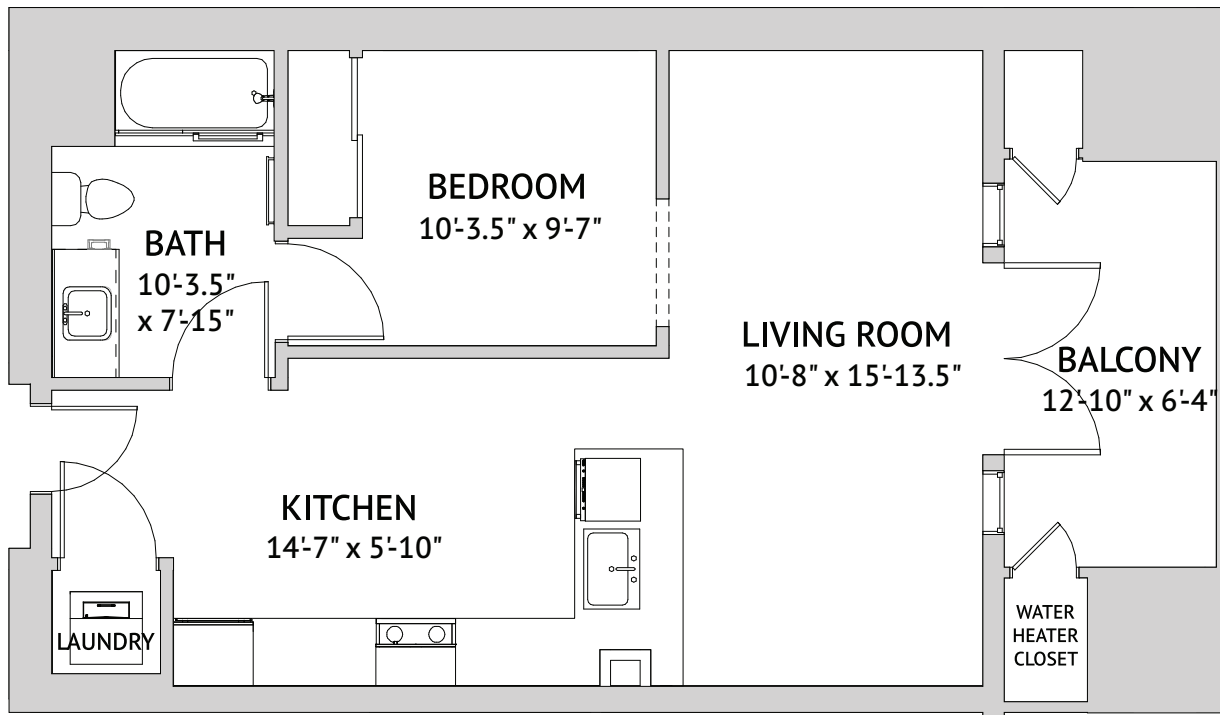

以人為本
Active Adult
Floor Plan

HOSTA I – ONE BEDROOM
810 Square Feet

Floor plans are not to scale and are shown for comparative purposes only.
Actual apartment floor plans may have minor variations.

 A WATERMARK RETIREMENT COMMUNITYSM

398 West Valley Boulevard | San Gabriel, CA 91776
626-782-5992 (提供中文服務) | provincelifestyle.com

PROVINCE

以人為本

Active Adult Floor Plan

HOSTA II – ONE BEDROOM 810 Square Feet

Floor plans are not to scale and are shown for comparative purposes only.
Actual apartment floor plans may have minor variations.

 A WATERMARK RETIREMENT COMMUNITYSM

398 West Valley Boulevard | San Gabriel, CA 91776
626-782-5992 (提供中文服務) | provincelifestyle.com

PROVINCE

以人為本

Active Adult Floor Plan

SNOWDROP – ONE BEDROOM 651 Square Feet

PROVINCE

以人為本

Active Adult Floor Plan

HOSTA III – ONE BEDROOM
810 Square Feet

Floor plans are not to scale and are shown for comparative purposes only.
Actual apartment floor plans may have minor variations.