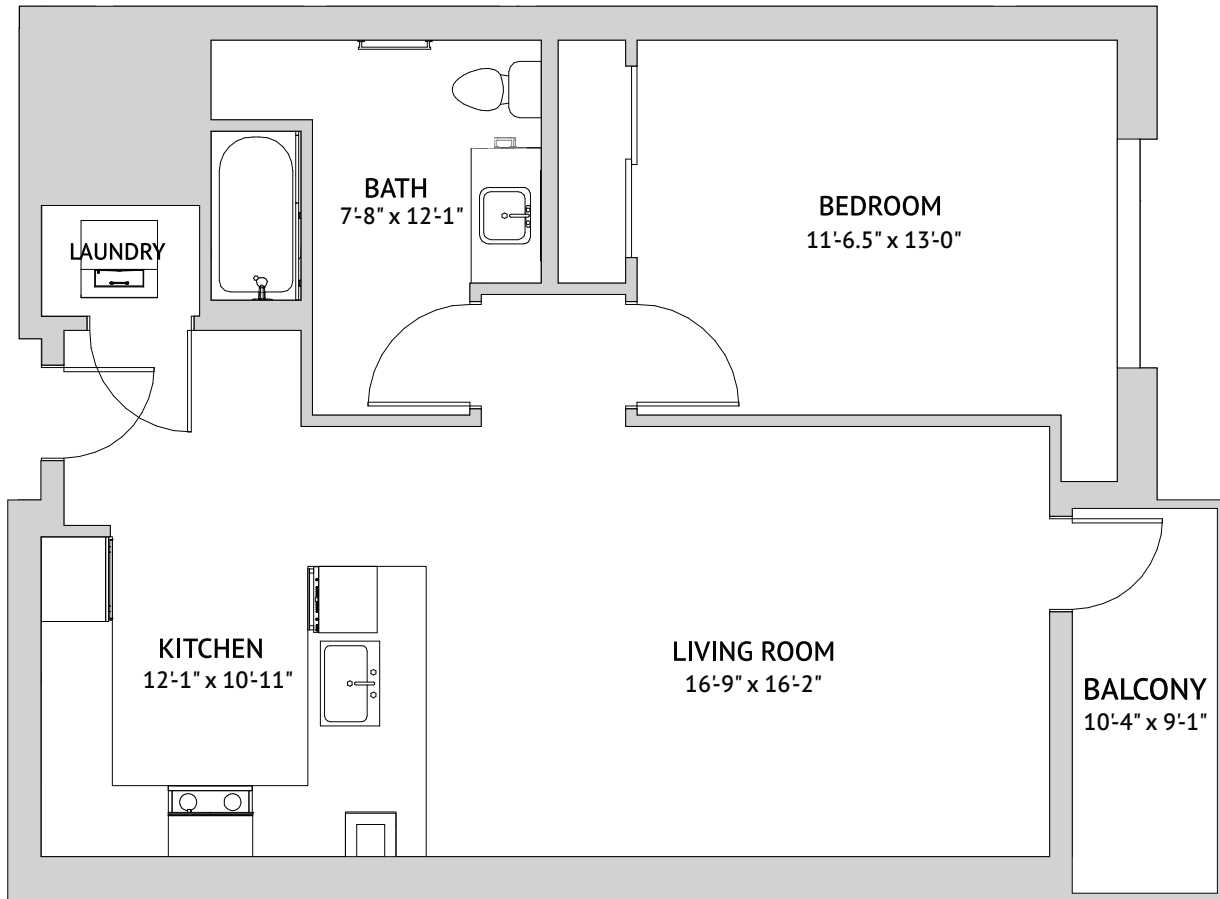

以人為本
Active Adult
Floor Plan

HOSTA I – ONE BEDROOM
810 Square Feet

Floor plans are not to scale and are shown for comparative purposes only.
Actual apartment floor plans may have minor variations.

 A WATERMARK RETIREMENT COMMUNITYSM

398 West Valley Boulevard | San Gabriel, CA 91776
626-782-5992 (提供中文服務) | provincelifestyle.com

PROVINCE

以人為本

Active Adult Floor Plan

HOSTA II – ONE BEDROOM 810 Square Feet

Floor plans are not to scale and are shown for comparative purposes only.
Actual apartment floor plans may have minor variations.

 A WATERMARK RETIREMENT COMMUNITYSM

398 West Valley Boulevard | San Gabriel, CA 91776
626-782-5992 (提供中文服務) | provincelifestyle.com

PROVINCE

以人為本

Active Adult Floor Plan

SNOWDROP – ONE BEDROOM 651 Square Feet

Floor plans are not to scale and are shown for comparative purposes only.
Actual apartment floor plans may have minor variations.

 A WATERMARK RETIREMENT COMMUNITYSM

398 West Valley Boulevard | San Gabriel, CA 91776
626-782-5992 (提供中文服務) | provincelifestyle.com