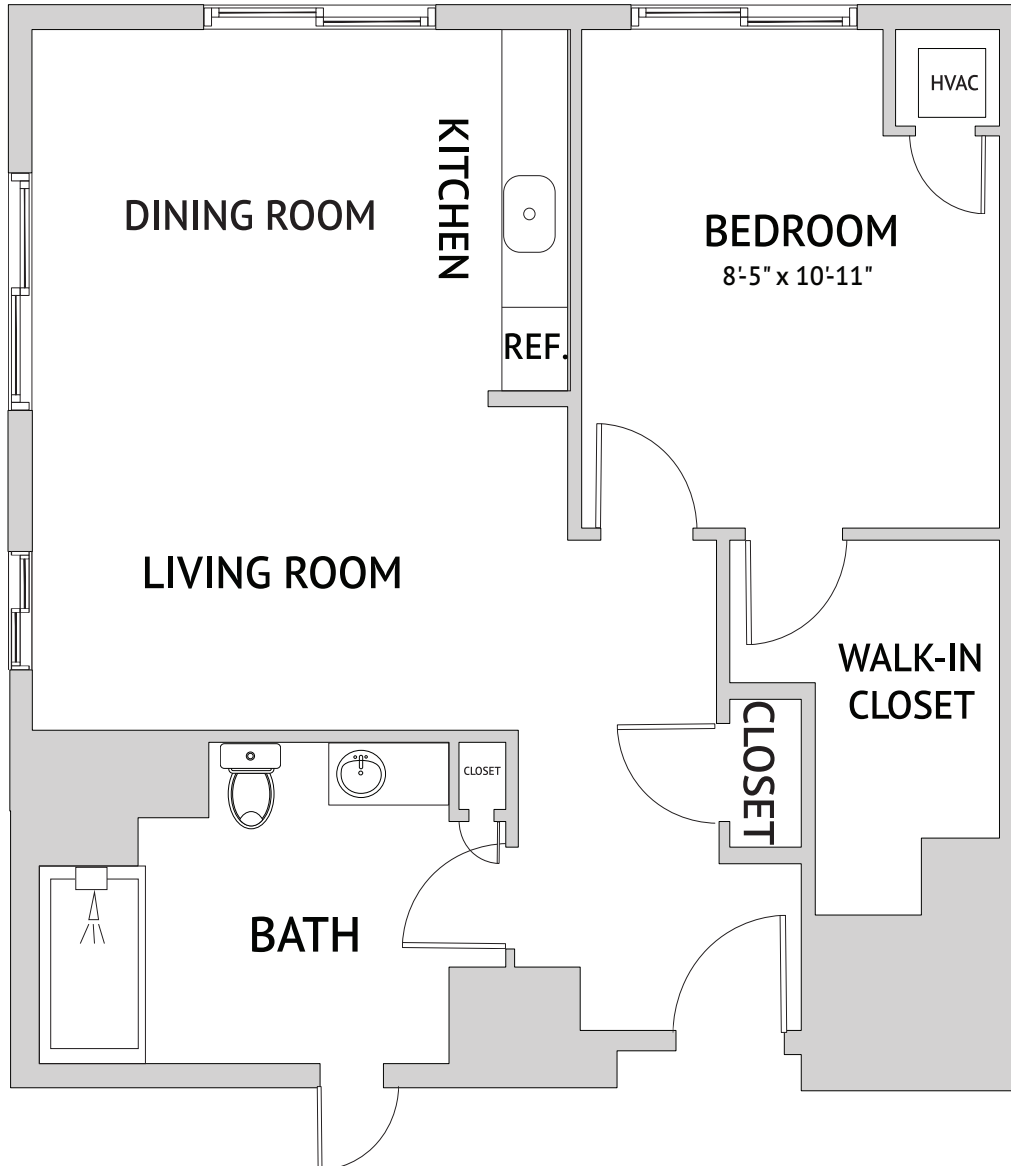

NORTHBLUE - ONE BEDROOM
696 Square Feet

Floor plans are not to scale and are shown for comparative purposes only.
Actual apartment floor plans may have minor variations.

 A WATERMARK RETIREMENT COMMUNITYSM

121 112th Avenue NE • Bellevue, WA 98004 • 425-504-8001

BLUETTA - ONE BEDROOM
705 Square Feet

Floor plans are not to scale and are shown for comparative purposes only.
Actual apartment floor plans may have minor variations.

 A WATERMARK RETIREMENT COMMUNITYSM

121 112th Avenue NE • Bellevue, WA 98004 • 425-504-8001

EARLIGLOW - ONE BEDROOM
737 Square Feet

Floor plans are not to scale and are shown for comparative purposes only.
Actual apartment floor plans may have minor variations.

 A WATERMARK RETIREMENT COMMUNITYSM

121 112th Avenue NE • Bellevue, WA 98004 • 425-504-8001

TRISTAN - ONE BEDROOM
897 Square Feet

Floor plans are not to scale and are shown for comparative purposes only.
Actual apartment floor plans may have minor variations.