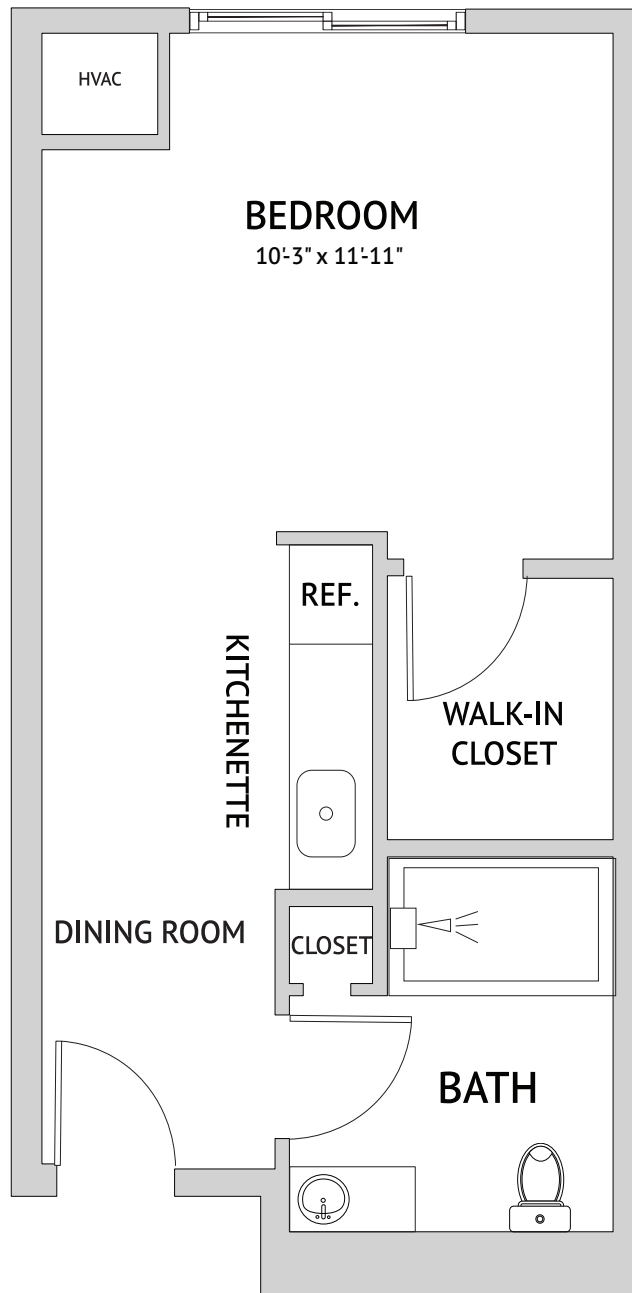

NORTHBLUE - ONE BEDROOM
696 Square Feet

Floor plans are not to scale and are shown for comparative purposes only.
Actual apartment floor plans may have minor variations.

 A WATERMARK RETIREMENT COMMUNITYSM

121 112th Avenue NE • Bellevue, WA 98004 • 425-504-8001

BLUETTA - ONE BEDROOM
705 Square Feet

Floor plans are not to scale and are shown for comparative purposes only.
Actual apartment floor plans may have minor variations.

 A WATERMARK RETIREMENT COMMUNITYSM

121 112th Avenue NE • Bellevue, WA 98004 • 425-504-8001

EARLIGLOW - ONE BEDROOM
737 Square Feet

Floor plans are not to scale and are shown for comparative purposes only.
Actual apartment floor plans may have minor variations.

 A WATERMARK RETIREMENT COMMUNITYSM

121 112th Avenue NE • Bellevue, WA 98004 • 425-504-8001

TRISTAN - ONE BEDROOM
897 Square Feet

Floor plans are not to scale and are shown for comparative purposes only.
Actual apartment floor plans may have minor variations.