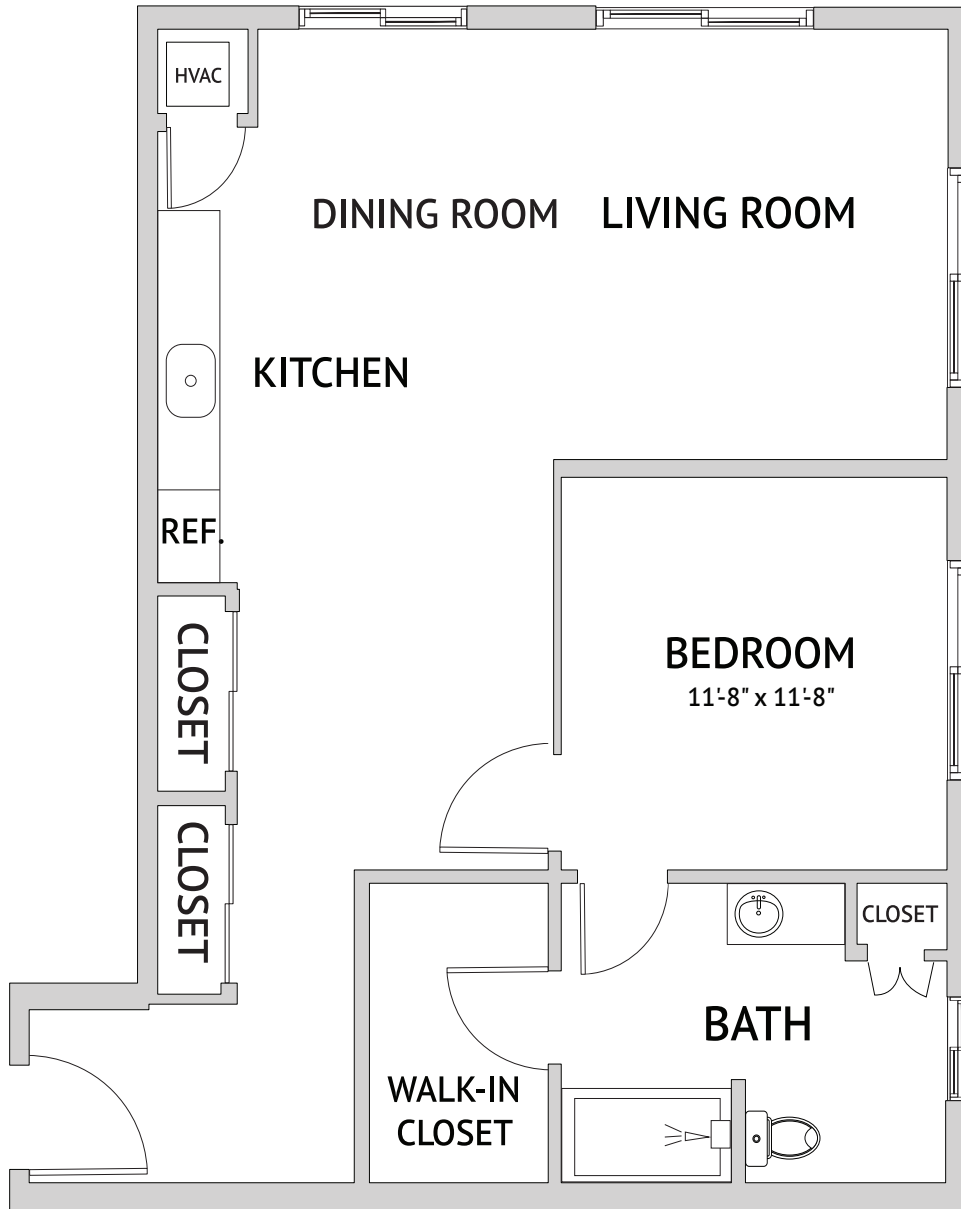

NORTHBLUE - ONE BEDROOM
696 Square Feet

Floor plans are not to scale and are shown for comparative purposes only.
Actual apartment floor plans may have minor variations.

 A WATERMARK RETIREMENT COMMUNITYSM

121 112th Avenue NE • Bellevue, WA 98004 • 425-504-8001

BLUETTA - ONE BEDROOM
705 Square Feet

Floor plans are not to scale and are shown for comparative purposes only.
Actual apartment floor plans may have minor variations.

 A WATERMARK RETIREMENT COMMUNITYSM

121 112th Avenue NE • Bellevue, WA 98004 • 425-504-8001

EARLIGLOW - ONE BEDROOM
737 Square Feet

Floor plans are not to scale and are shown for comparative purposes only.
Actual apartment floor plans may have minor variations.

 A WATERMARK RETIREMENT COMMUNITYSM

121 112th Avenue NE • Bellevue, WA 98004 • 425-504-8001

TRISTAN - ONE BEDROOM
897 Square Feet

Floor plans are not to scale and are shown for comparative purposes only.
Actual apartment floor plans may have minor variations.