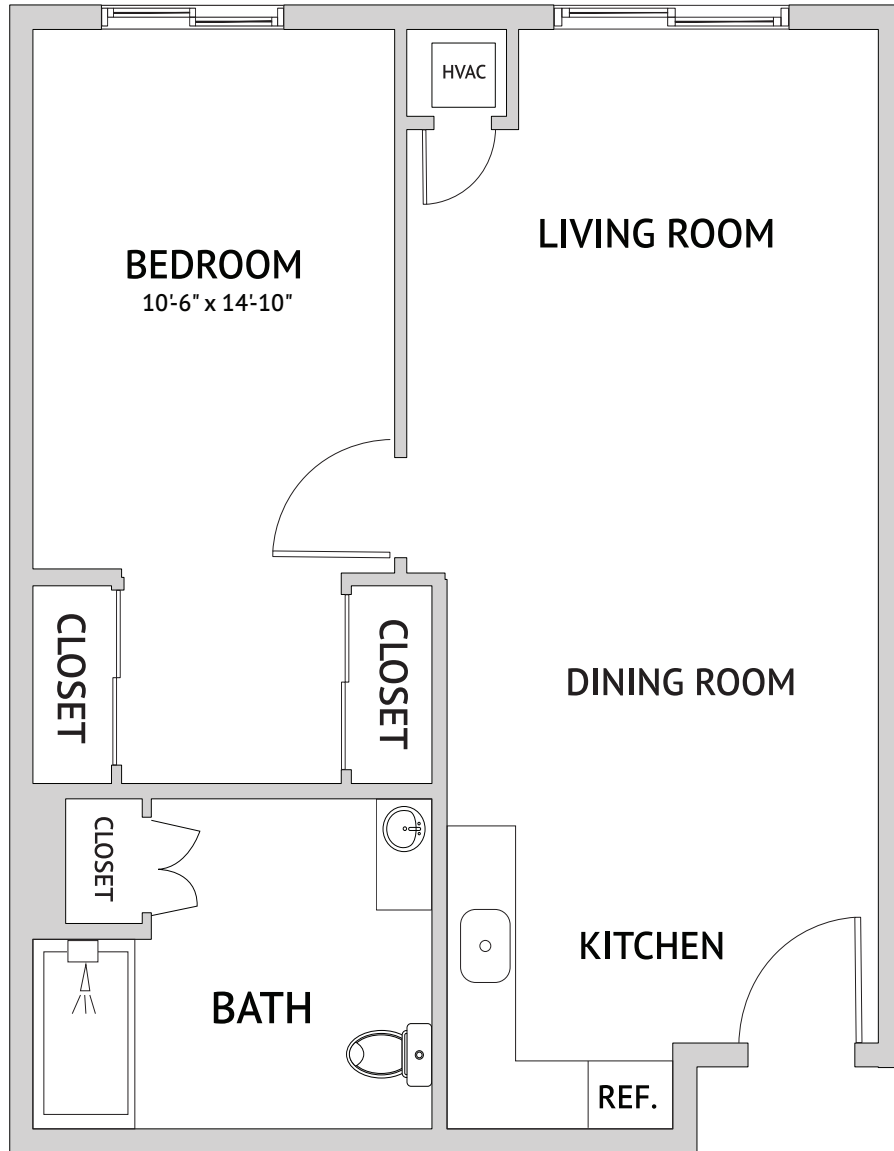

NORTHBLUE - ONE BEDROOM
696 Square Feet

Floor plans are not to scale and are shown for comparative purposes only.
Actual apartment floor plans may have minor variations.

 A WATERMARK RETIREMENT COMMUNITYSM

121 112th Avenue NE • Bellevue, WA 98004 • 425-504-8001

BLUETTA - ONE BEDROOM
705 Square Feet

Floor plans are not to scale and are shown for comparative purposes only.
Actual apartment floor plans may have minor variations.

 A WATERMARK RETIREMENT COMMUNITYSM

121 112th Avenue NE • Bellevue, WA 98004 • 425-504-8001

EARLIGLOW - ONE BEDROOM
737 Square Feet

Floor plans are not to scale and are shown for comparative purposes only.
Actual apartment floor plans may have minor variations.