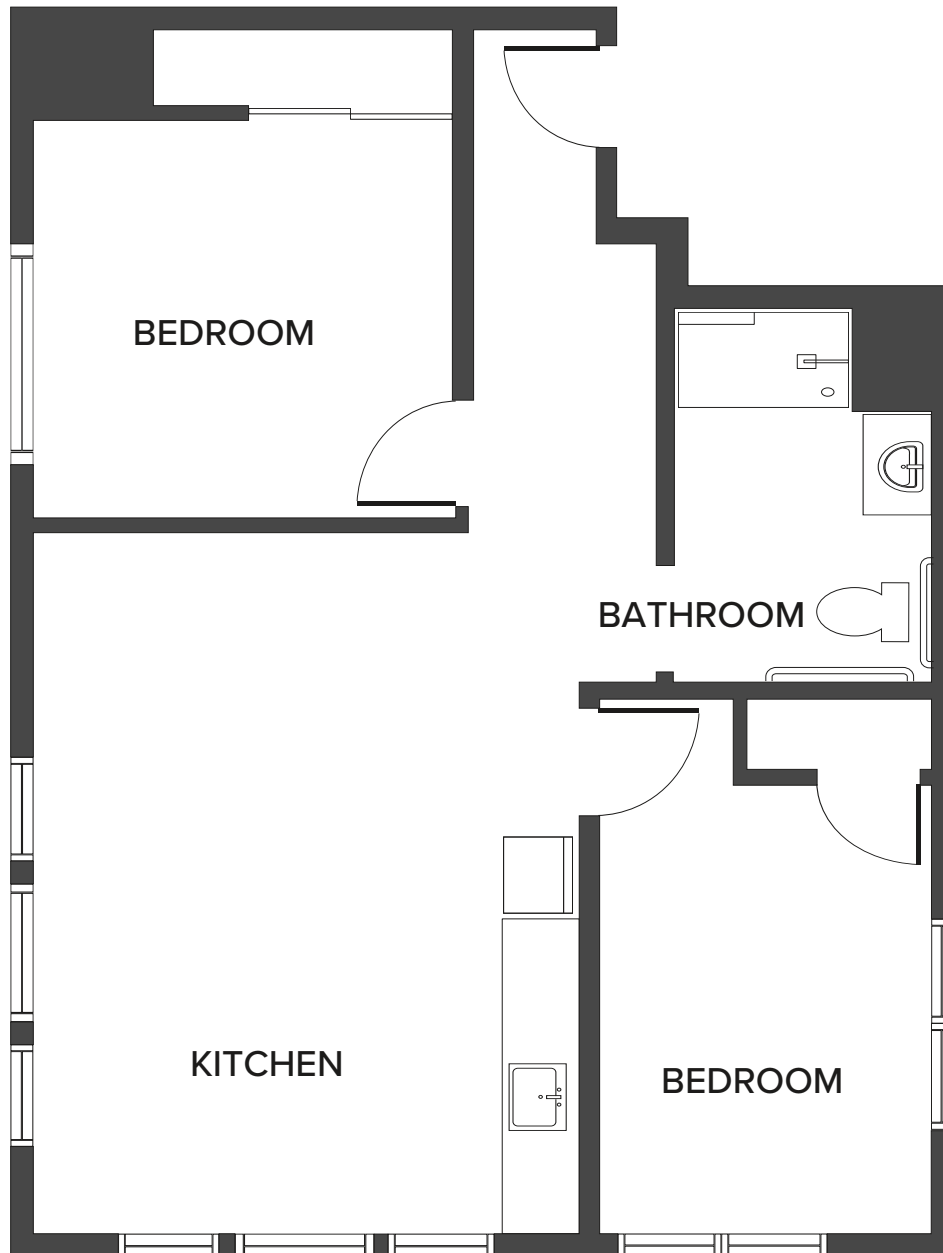

Two Bedroom

811 Square Feet

1640 North Peart Road | Casa Grande, AZ 85122 | 520-316-8041 | calicheseniorliving.com

Floor plans are not to scale and are shown for comparative purposes only. Actual apartment floor plans may have minor variations.