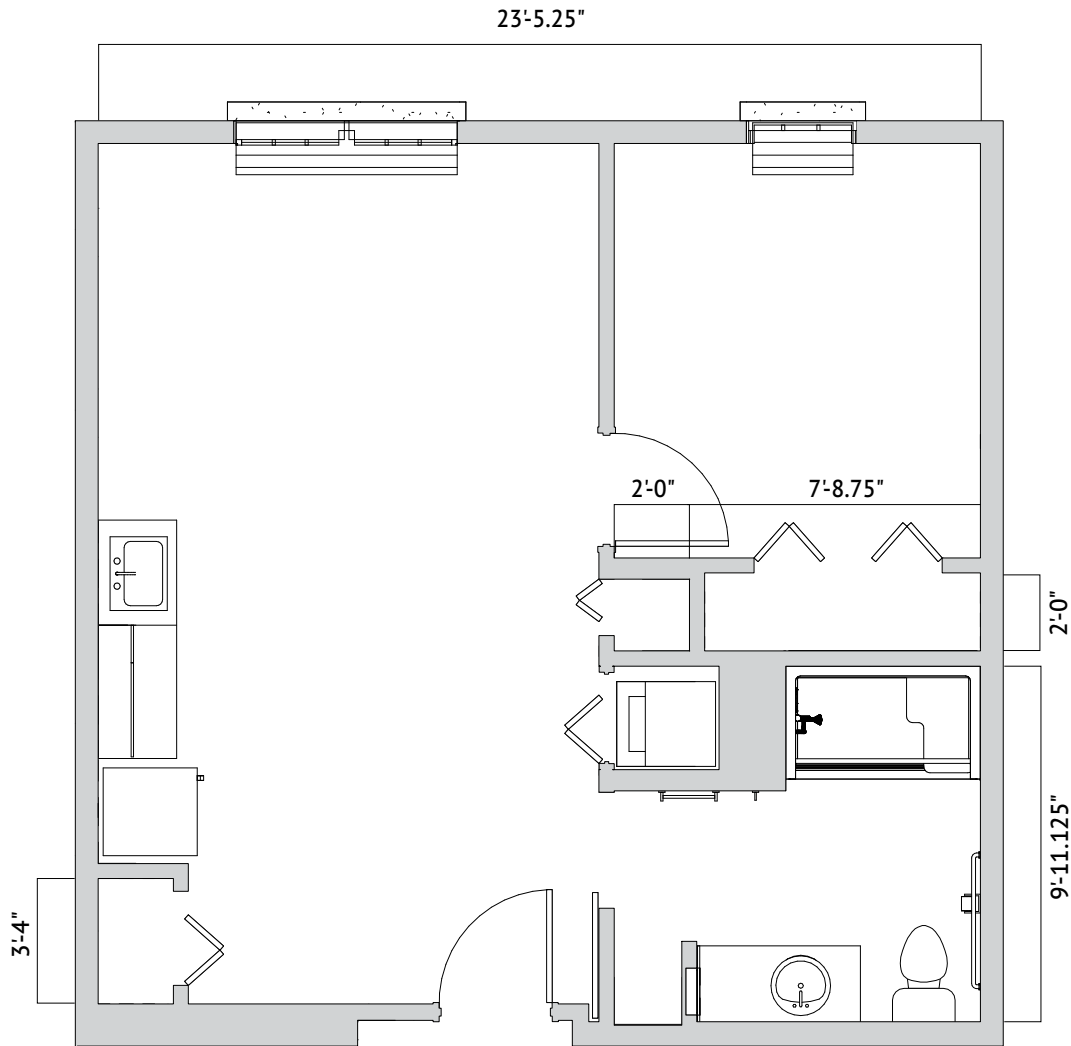

**ORO VALLEY – ONE BEDROOM**  
589 Square Feet

Floor plans are not to scale and are shown for comparative purposes only.  
Actual apartment floor plans may have minor variations.

9005 North Oracle Road • Oro Valley, AZ 85704 • 520-989-3807 • [orovalley.watermarkcommunities.com](http://orovalley.watermarkcommunities.com)

**PUSCH RIDGE – ONE BEDROOM**  
540 Square Feet

Floor plans are not to scale and are shown for comparative purposes only.  
Actual apartment floor plans may have minor variations.

9005 North Oracle Road • Oro Valley, AZ 85704 • 520-989-3807 • [orovalley.watermarkcommunities.com](http://orovalley.watermarkcommunities.com)

**VENTANA CANYON – ONE BEDROOM**  
637 Square Feet

Floor plans are not to scale and are shown for comparative purposes only.  
Actual apartment floor plans may have minor variations.

9005 North Oracle Road • Oro Valley, AZ 85704 • 520-989-3807 • [orovalley.watermarkcommunities.com](http://orovalley.watermarkcommunities.com)

**SAGUARO – DELUXE ONE BEDROOM**  
549 Square Feet

Floor plans are not to scale and are shown for comparative purposes only.  
Actual apartment floor plans may have minor variations.

9005 North Oracle Road • Oro Valley, AZ 85704 • 520-989-3807 • [orovalley.watermarkcommunities.com](http://orovalley.watermarkcommunities.com)