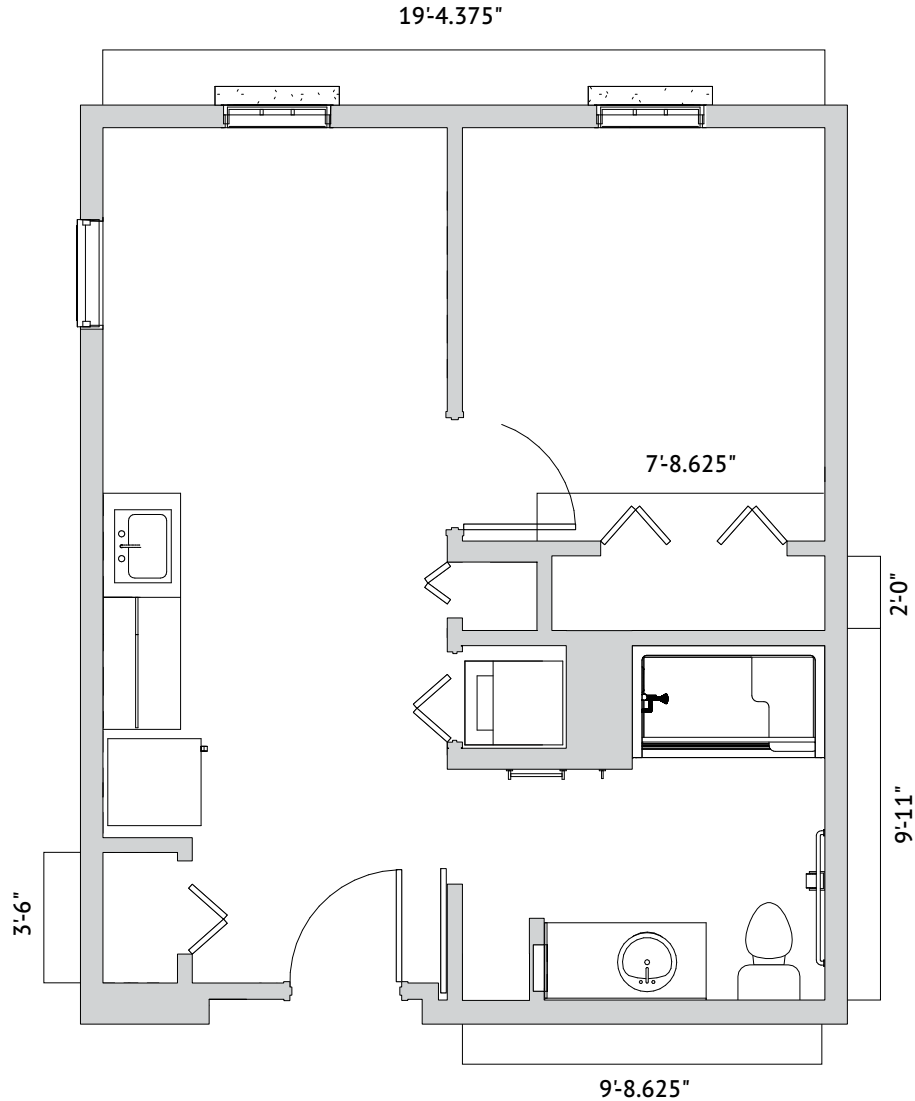

**CHICORY – ONE BEDROOM**  
458 Square Feet

Floor plans are not to scale and are shown for comparative purposes only.  
Actual apartment floor plans may have minor variations.

9005 North Oracle Road • Oro Valley, AZ 85704 • 520-989-3807 • [orovalley.watermarkcommunities.com](http://orovalley.watermarkcommunities.com)

**ORO VALLEY – ONE BEDROOM**  
589 Square Feet

Floor plans are not to scale and are shown for comparative purposes only.  
Actual apartment floor plans may have minor variations.

9005 North Oracle Road • Oro Valley, AZ 85704 • 520-989-3807 • [orovalley.watermarkcommunities.com](http://orovalley.watermarkcommunities.com)

**PUSCH RIDGE – ONE BEDROOM**  
540 Square Feet

Floor plans are not to scale and are shown for comparative purposes only.  
Actual apartment floor plans may have minor variations.

9005 North Oracle Road • Oro Valley, AZ 85704 • 520-989-3807 • [orovalley.watermarkcommunities.com](http://orovalley.watermarkcommunities.com)

**VENTANA CANYON – ONE BEDROOM**  
637 Square Feet

Floor plans are not to scale and are shown for comparative purposes only.  
Actual apartment floor plans may have minor variations.

9005 North Oracle Road • Oro Valley, AZ 85704 • 520-989-3807 • [orovalley.watermarkcommunities.com](http://orovalley.watermarkcommunities.com)