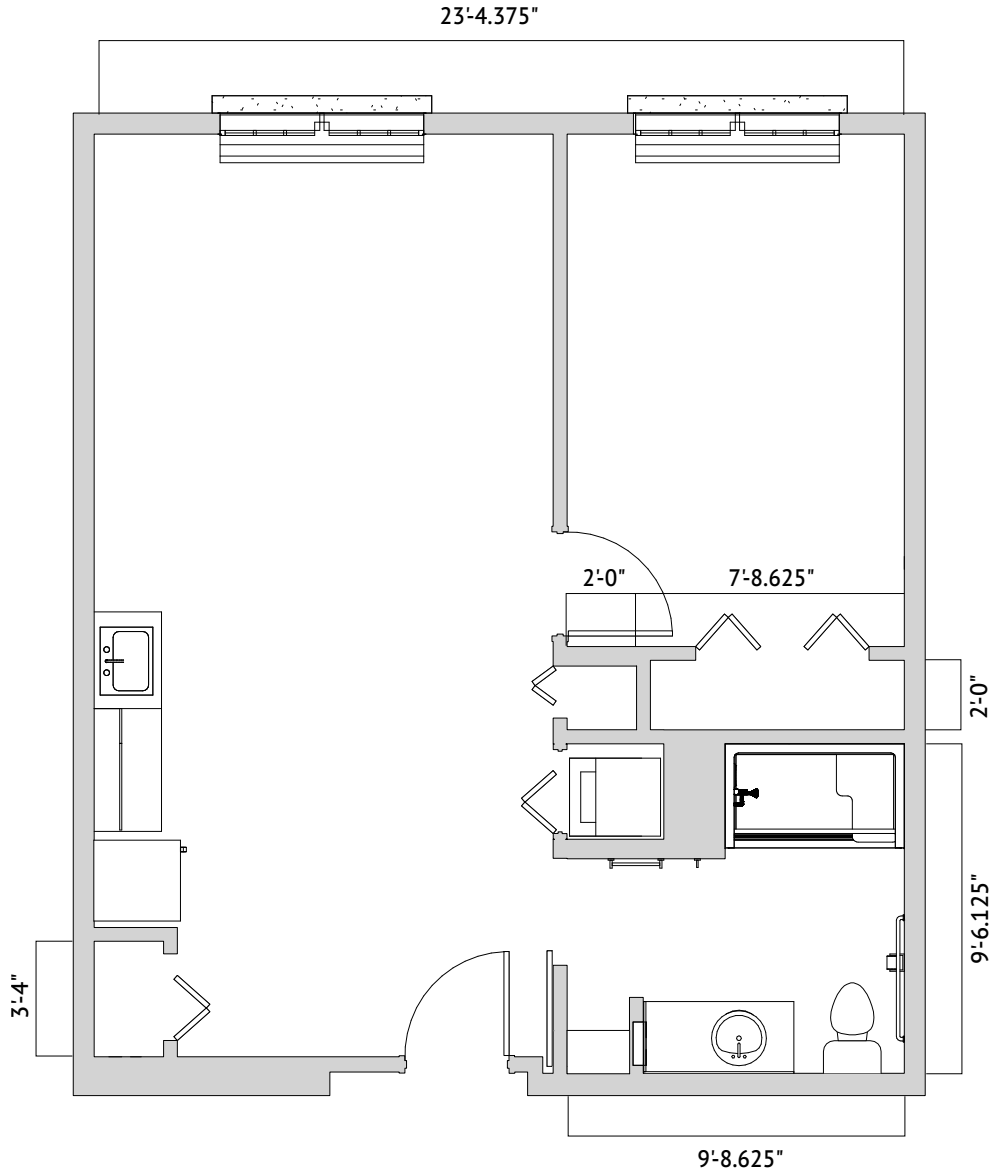

**CHICORY – ONE BEDROOM**  
458 Square Feet

Floor plans are not to scale and are shown for comparative purposes only.  
Actual apartment floor plans may have minor variations.

9005 North Oracle Road • Oro Valley, AZ 85704 • 520-989-3807 • [orovalley.watermarkcommunities.com](http://orovalley.watermarkcommunities.com)

**ORO VALLEY – ONE BEDROOM**  
589 Square Feet

Floor plans are not to scale and are shown for comparative purposes only.  
Actual apartment floor plans may have minor variations.

9005 North Oracle Road • Oro Valley, AZ 85704 • 520-989-3807 • [orovalley.watermarkcommunities.com](http://orovalley.watermarkcommunities.com)

**PUSCH RIDGE – ONE BEDROOM**  
540 Square Feet

Floor plans are not to scale and are shown for comparative purposes only.  
Actual apartment floor plans may have minor variations.

9005 North Oracle Road • Oro Valley, AZ 85704 • 520-989-3807 • [orovalley.watermarkcommunities.com](http://orovalley.watermarkcommunities.com)

**VENTANA CANYON – ONE BEDROOM**  
637 Square Feet

Floor plans are not to scale and are shown for comparative purposes only.  
Actual apartment floor plans may have minor variations.

9005 North Oracle Road • Oro Valley, AZ 85704 • 520-989-3807 • [orovalley.watermarkcommunities.com](http://orovalley.watermarkcommunities.com)