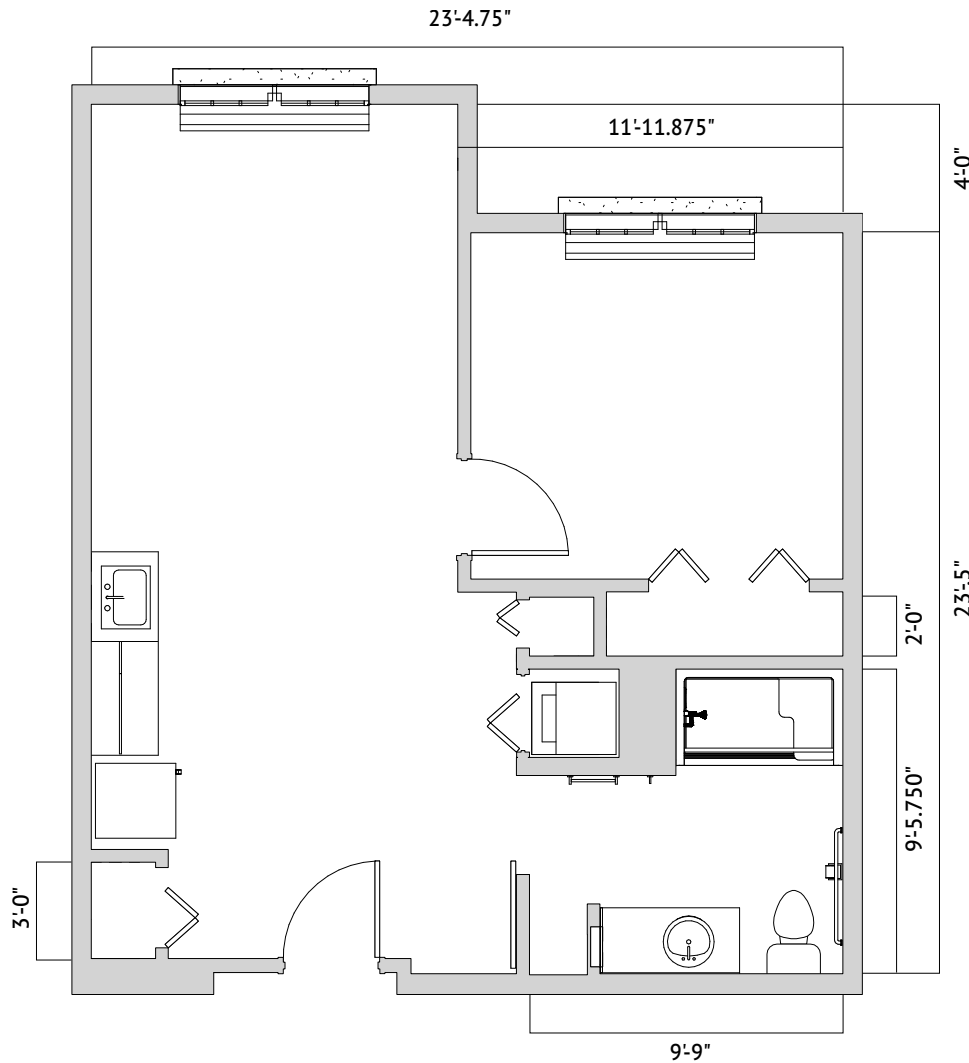

**CHICORY – ONE BEDROOM**  
458 Square Feet

Floor plans are not to scale and are shown for comparative purposes only.  
Actual apartment floor plans may have minor variations.

9005 North Oracle Road • Oro Valley, AZ 85704 • 520-989-3807 • [orovalley.watermarkcommunities.com](http://orovalley.watermarkcommunities.com)

**ORO VALLEY – ONE BEDROOM**  
589 Square Feet

Floor plans are not to scale and are shown for comparative purposes only.  
Actual apartment floor plans may have minor variations.

9005 North Oracle Road • Oro Valley, AZ 85704 • 520-989-3807 • [orovalley.watermarkcommunities.com](http://orovalley.watermarkcommunities.com)

**PUSCH RIDGE – ONE BEDROOM**  
540 Square Feet

Floor plans are not to scale and are shown for comparative purposes only.  
Actual apartment floor plans may have minor variations.

9005 North Oracle Road • Oro Valley, AZ 85704 • 520-989-3807 • [orovalley.watermarkcommunities.com](http://orovalley.watermarkcommunities.com)