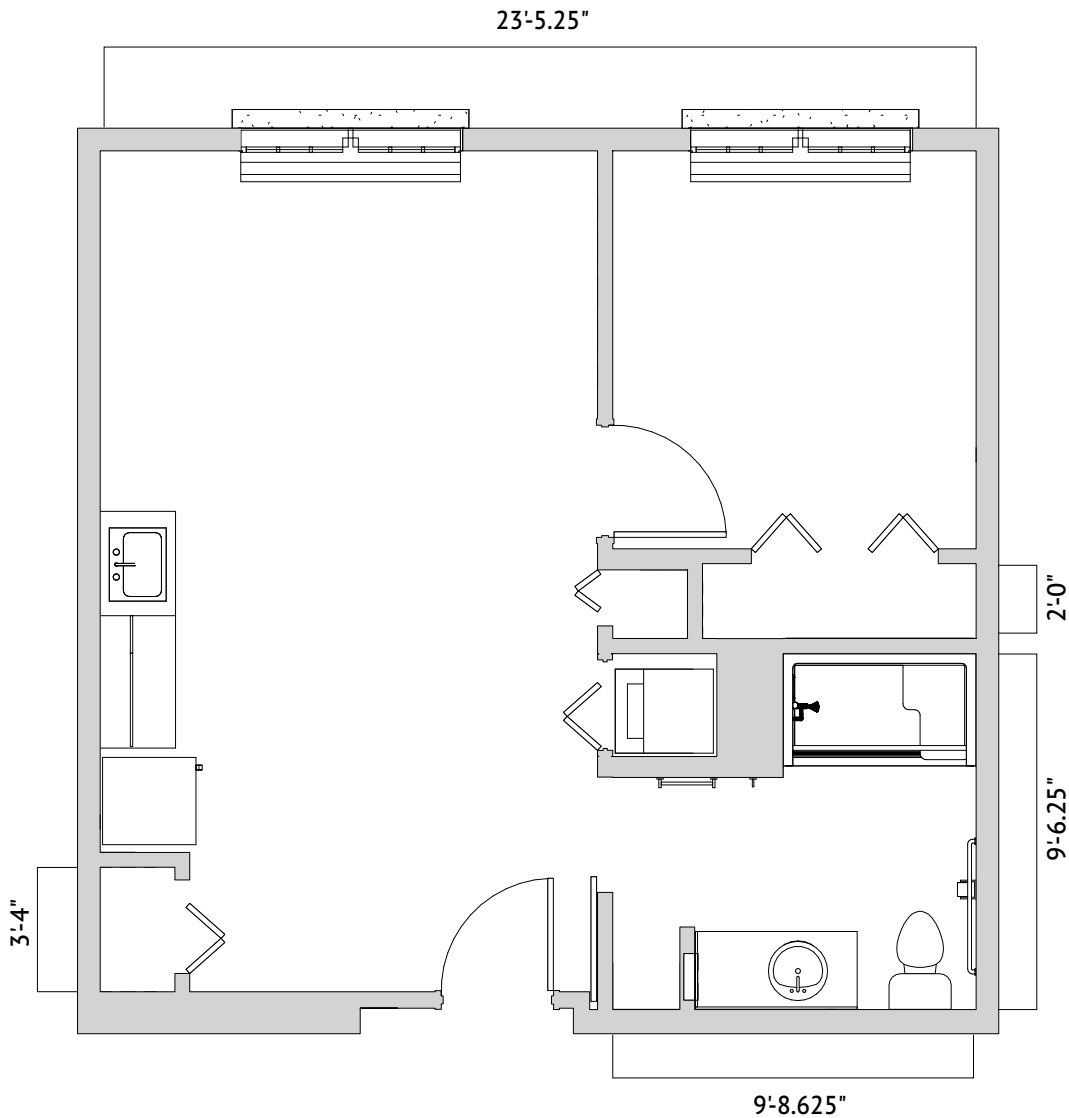

**CHICORY – ONE BEDROOM**  
458 Square Feet

Floor plans are not to scale and are shown for comparative purposes only.  
Actual apartment floor plans may have minor variations.

9005 North Oracle Road • Oro Valley, AZ 85704 • 520-989-3807 • [orovalley.watermarkcommunities.com](http://orovalley.watermarkcommunities.com)

**ORO VALLEY – ONE BEDROOM**  
589 Square Feet

Floor plans are not to scale and are shown for comparative purposes only.  
Actual apartment floor plans may have minor variations.

9005 North Oracle Road • Oro Valley, AZ 85704 • 520-989-3807 • [orovalley.watermarkcommunities.com](http://orovalley.watermarkcommunities.com)

**PUSCH RIDGE – ONE BEDROOM**  
540 Square Feet

Floor plans are not to scale and are shown for comparative purposes only.  
Actual apartment floor plans may have minor variations.

9005 North Oracle Road • Oro Valley, AZ 85704 • 520-989-3807 • [orovalley.watermarkcommunities.com](http://orovalley.watermarkcommunities.com)