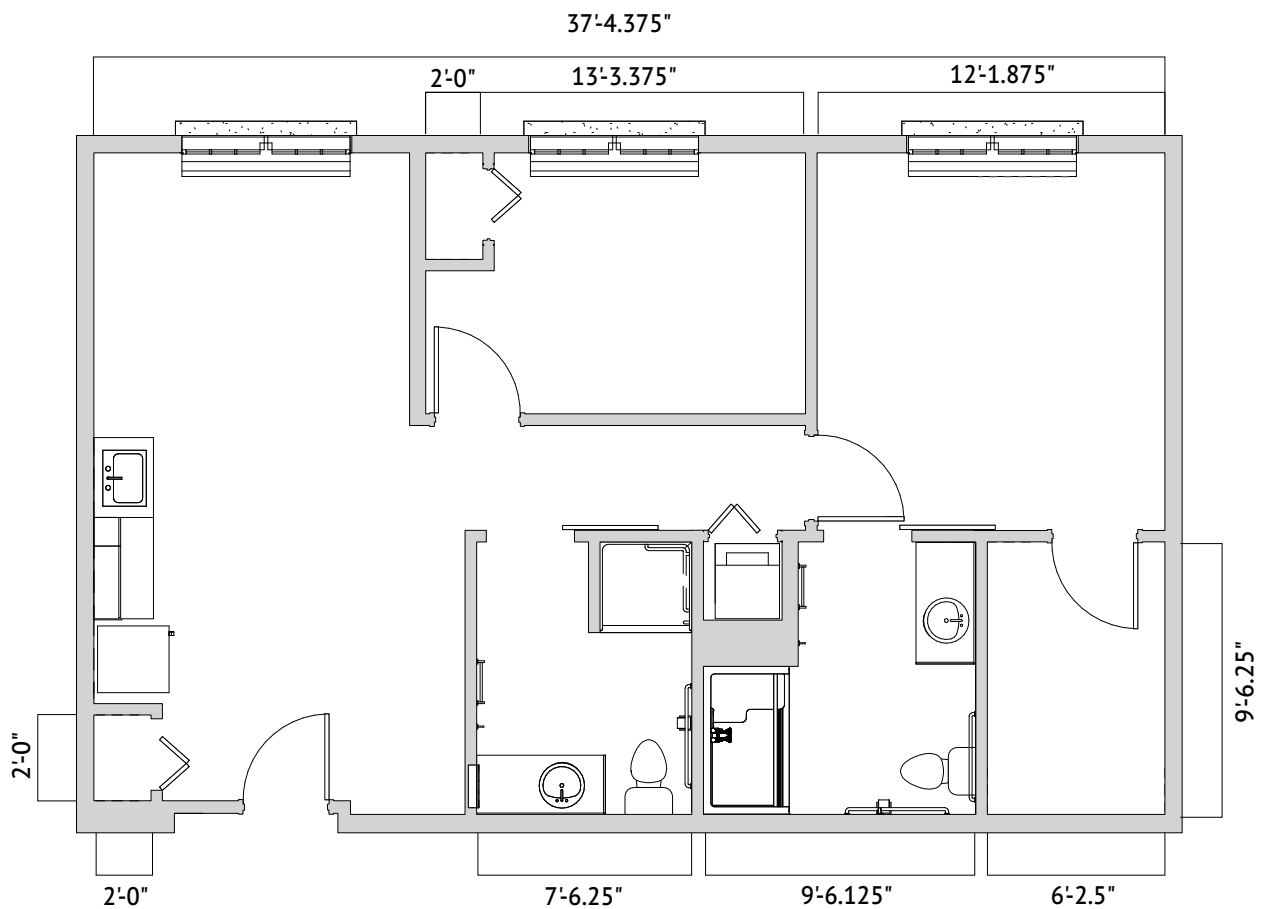

**DOVE MOUNTAIN – TWO BEDROOM**  
870 Square Feet

Floor plans are not to scale and are shown for comparative purposes only.  
Actual apartment floor plans may have minor variations.

9005 North Oracle Road • Oro Valley, AZ 85704 • 520-989-3807 • [orovalley.watermarkcommunities.com](http://orovalley.watermarkcommunities.com)