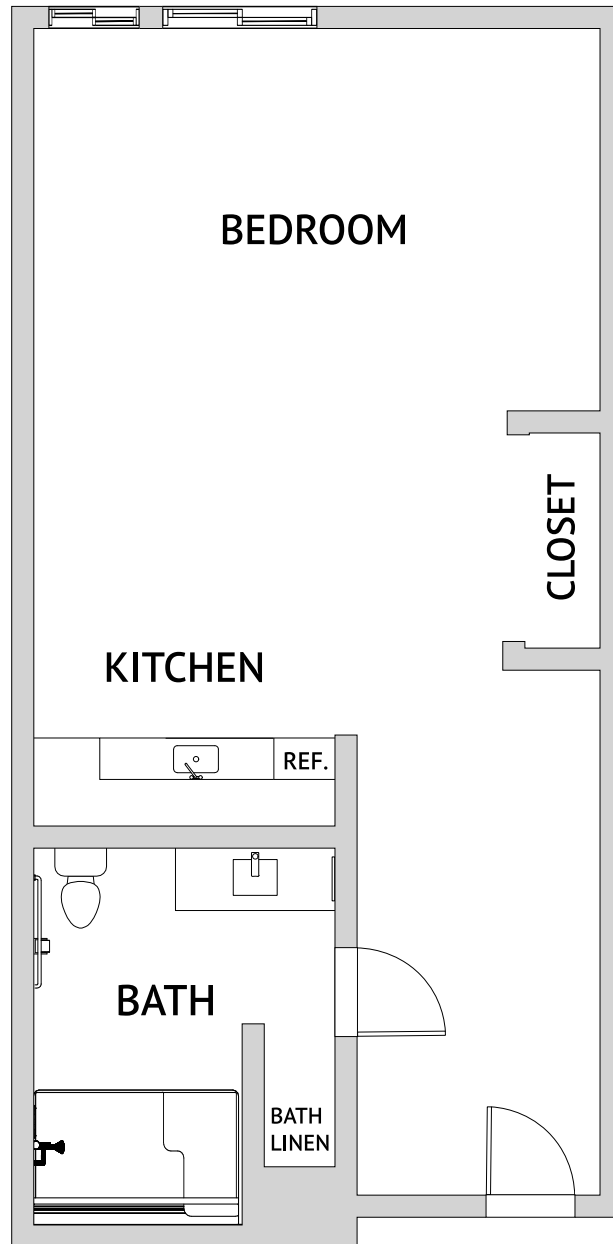

Earligold: Studio
491-517 Square Feet

Assisted Living

4610 Almaden Expressway, San Jose, CA 95118 | 669-258-4567 | watermarkalmaden.com

Floor plans are not to scale and are shown for comparative purposes only. Actual apartment floor plans may have minor variations.

Castlebrite: Studio
327-468 Square Feet

Assisted Living

4610 Almaden Expressway, San Jose, CA 95118 | 669-258-4567 | watermarkalmaden.com

Floor plans are not to scale and are shown for comparative purposes only. Actual apartment floor plans may have minor variations.