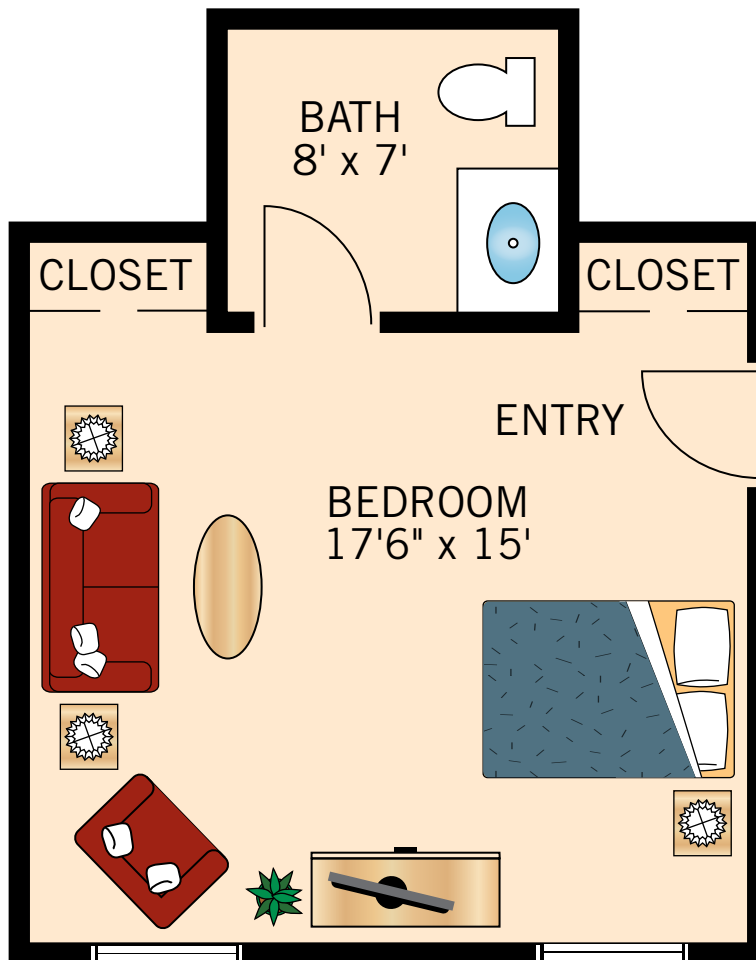

**PERIWINKLE  
PRIVATE SUITE**  
319 Square Feet

Floor plans are not to scale and are shown for comparative purposes only.  
Actual apartment floor plans may have minor variations.

**SUNFLOWER  
SHARED SUITE**  
358 Square Feet

Floor plans are not to scale and are shown for comparative purposes only.  
Actual apartment floor plans may have minor variations.

**ROSE**  
**SHARED SUITE**  
399 Square Feet

Floor plans are not to scale and are shown for comparative purposes only.  
Actual apartment floor plans may have minor variations.

**QUINCE  
SHARED SUITE**  
399 Square Feet

Floor plans are not to scale and are shown for comparative purposes only.  
Actual apartment floor plans may have minor variations.