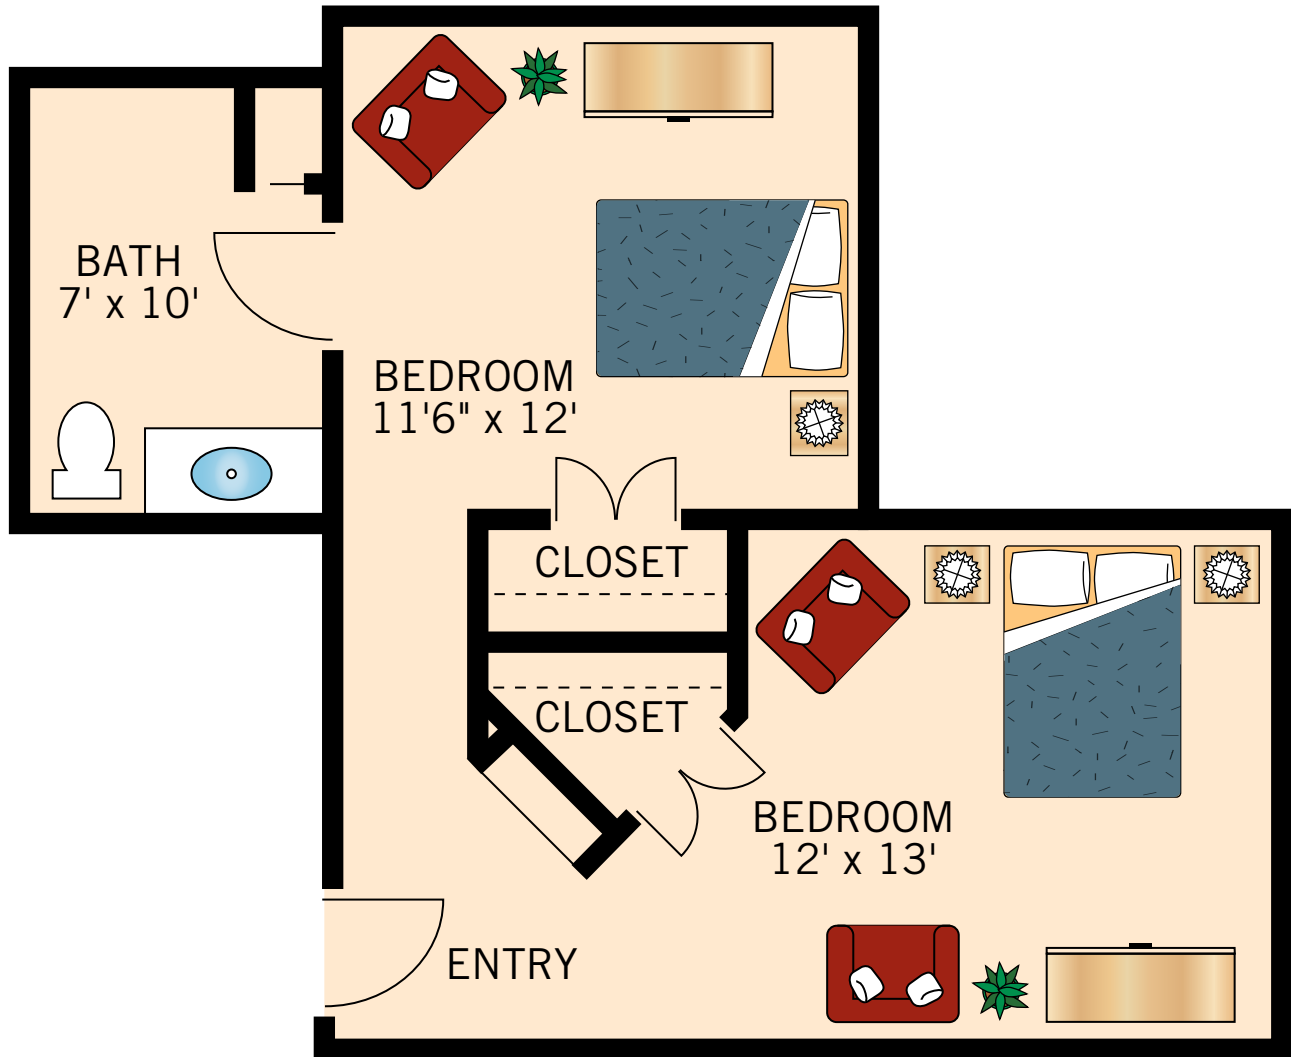

**PERIWINKLE  
PRIVATE SUITE**  
319 Square Feet

Floor plans are not to scale and are shown for comparative purposes only.  
Actual apartment floor plans may have minor variations.

**SUNFLOWER  
SHARED SUITE**  
358 Square Feet

Floor plans are not to scale and are shown for comparative purposes only.  
Actual apartment floor plans may have minor variations.

**ROSE**  
**SHARED SUITE**  
399 Square Feet

Floor plans are not to scale and are shown for comparative purposes only.  
Actual apartment floor plans may have minor variations.

**QUINCE  
SHARED SUITE**  
399 Square Feet

Floor plans are not to scale and are shown for comparative purposes only.  
Actual apartment floor plans may have minor variations.