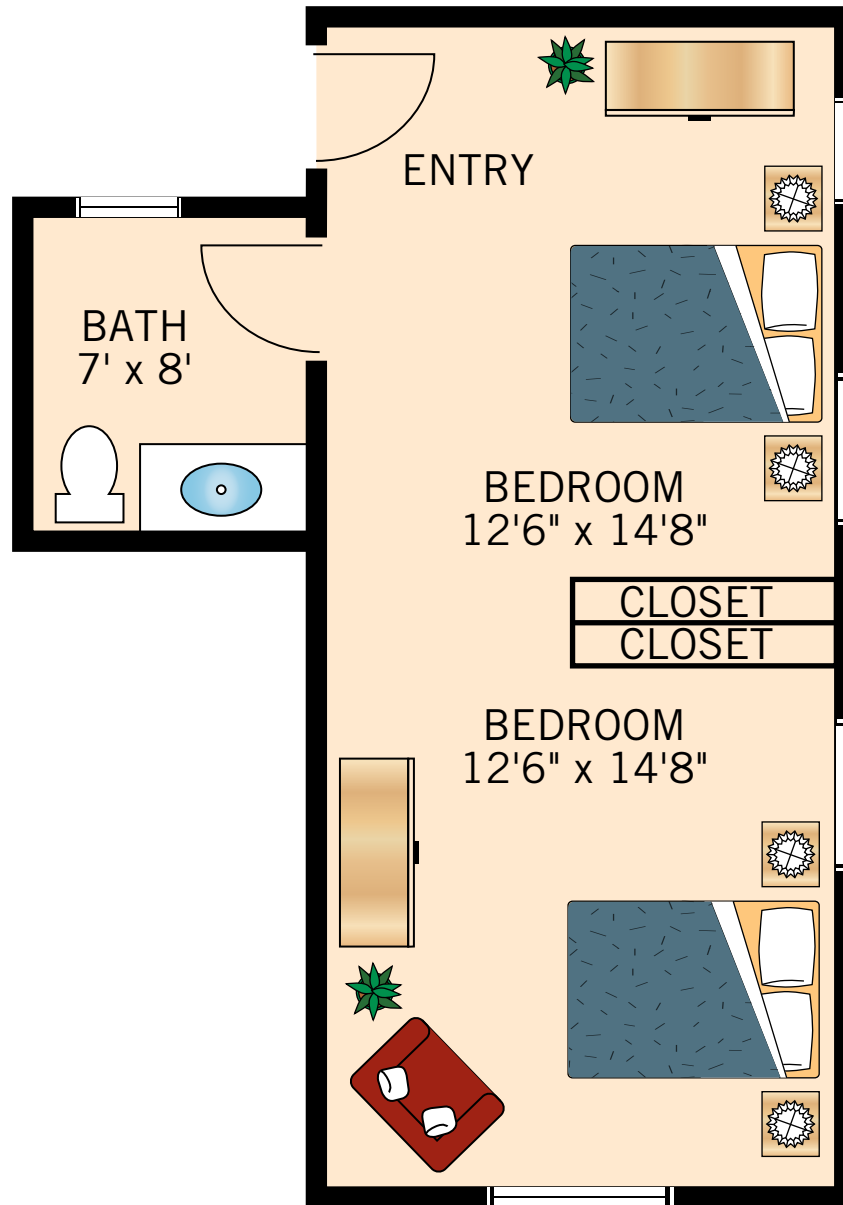

**PERIWINKLE  
PRIVATE SUITE**  
319 Square Feet

Floor plans are not to scale and are shown for comparative purposes only.  
Actual apartment floor plans may have minor variations.

**SUNFLOWER  
SHARED SUITE**  
358 Square Feet

Floor plans are not to scale and are shown for comparative purposes only.  
Actual apartment floor plans may have minor variations.

**ROSE**  
**SHARED SUITE**  
399 Square Feet

Floor plans are not to scale and are shown for comparative purposes only.  
Actual apartment floor plans may have minor variations.

**QUINCE  
SHARED SUITE**  
399 Square Feet

Floor plans are not to scale and are shown for comparative purposes only.  
Actual apartment floor plans may have minor variations.