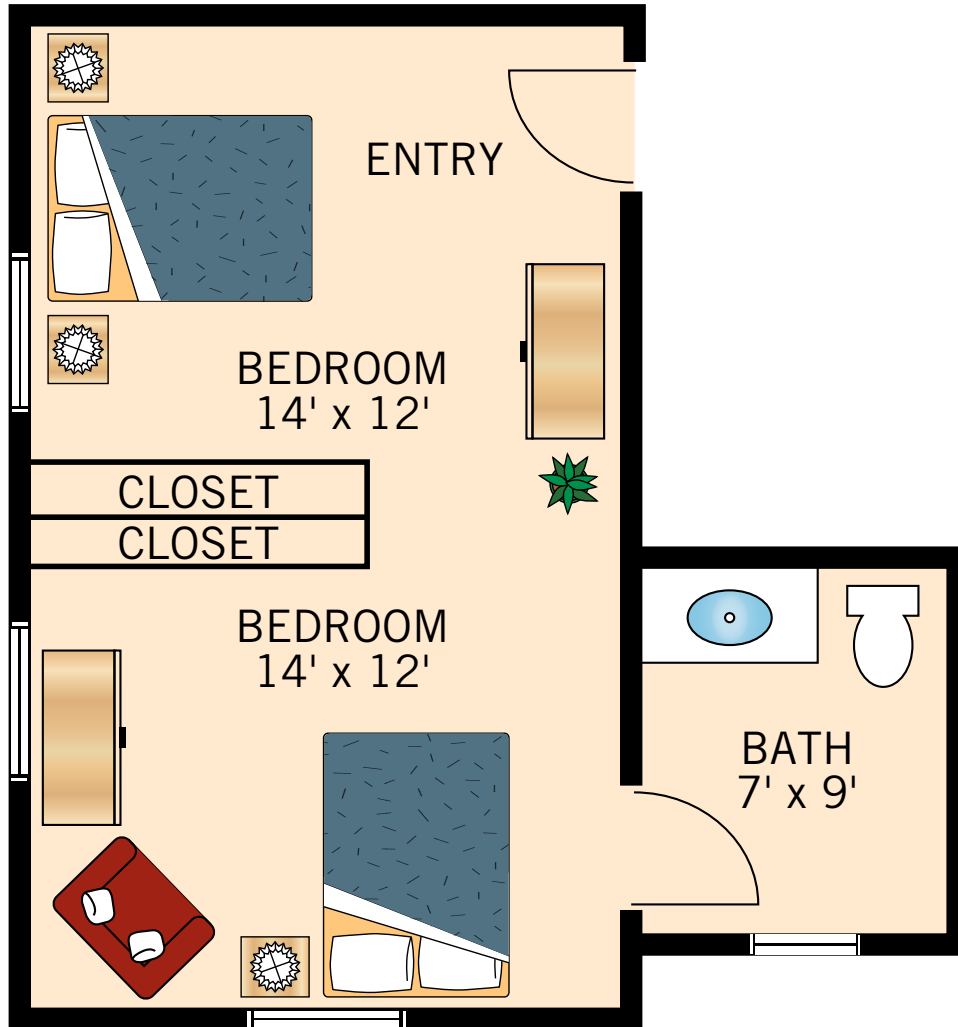

**PERIWINKLE  
PRIVATE SUITE**  
319 Square Feet

Floor plans are not to scale and are shown for comparative purposes only.  
Actual apartment floor plans may have minor variations.

**SUNFLOWER  
SHARED SUITE**  
358 Square Feet

Floor plans are not to scale and are shown for comparative purposes only.  
Actual apartment floor plans may have minor variations.

**ROSE**  
**SHARED SUITE**  
399 Square Feet

Floor plans are not to scale and are shown for comparative purposes only.  
Actual apartment floor plans may have minor variations.

**QUINCE  
SHARED SUITE**  
399 Square Feet

Floor plans are not to scale and are shown for comparative purposes only.  
Actual apartment floor plans may have minor variations.