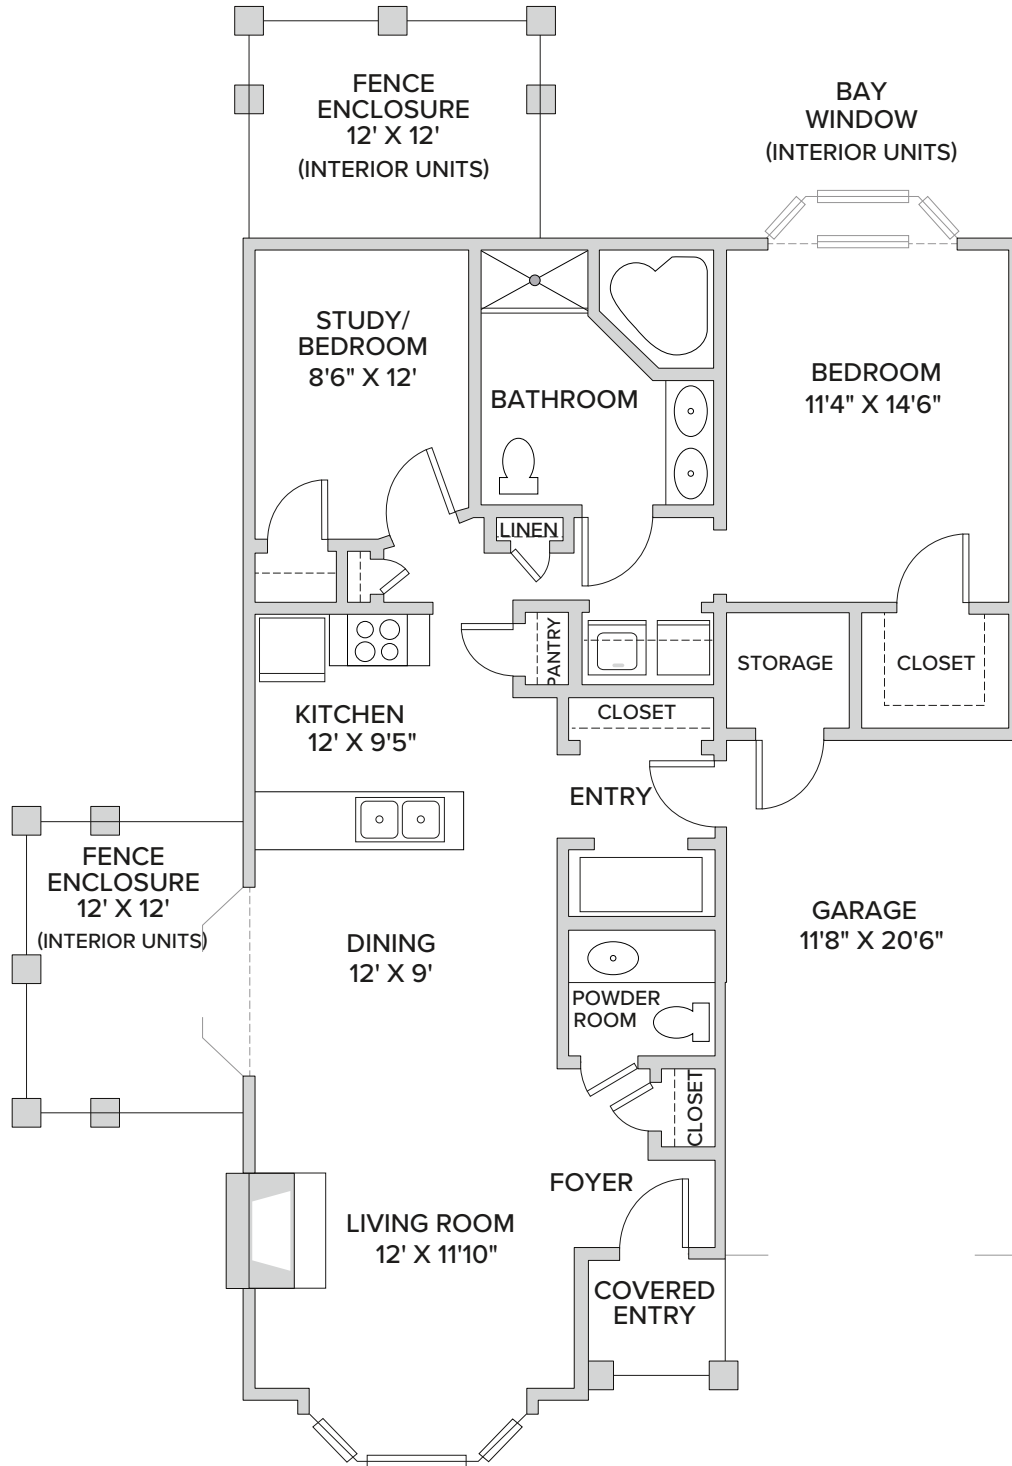

Two Bedroom Villa

1,200 Square Feet

100 McAuley Drive | Rochester, NY 14610 | 585-218-9000 | legacycloverblossom.com

Floor plans are not to scale and are shown for comparative purposes only. Actual apartment floor plans may have minor variations.