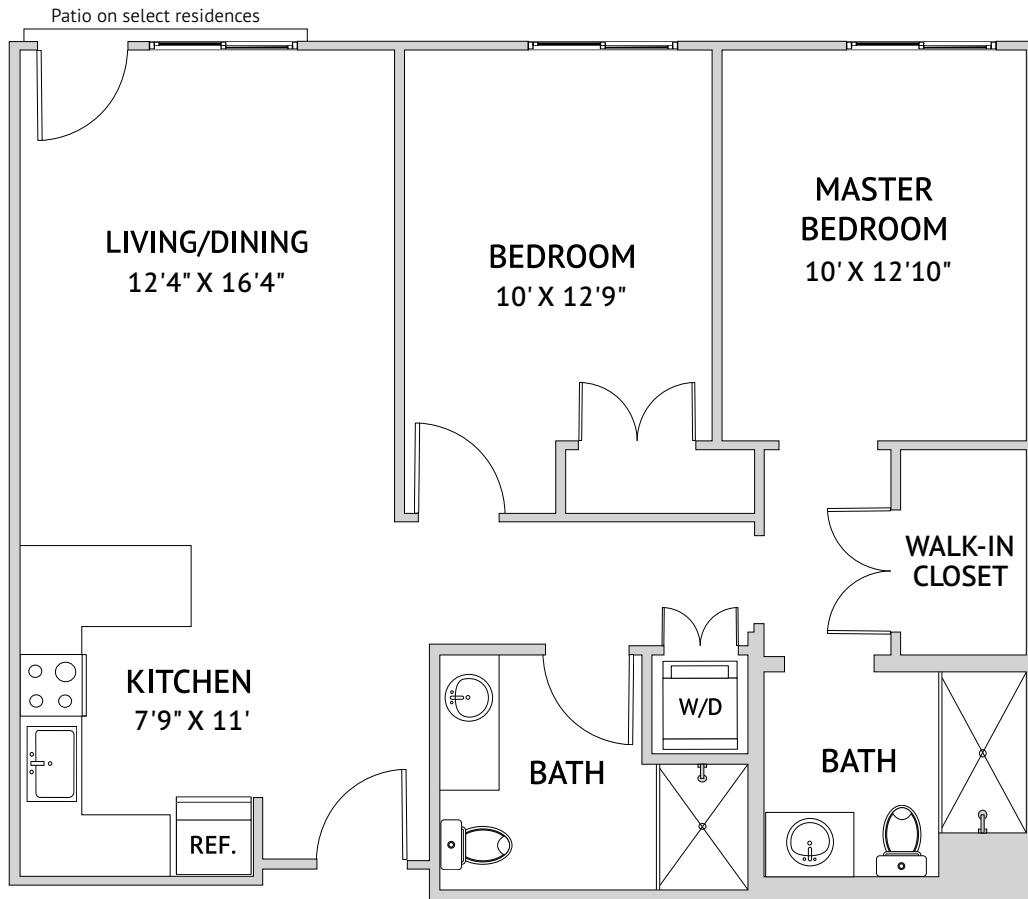

Two Bedroom: 2A1

926 Square Feet

4055 Solano Avenue, Napa, CA 94558 | 707-345-1480 | watermarknapa.com

Floor plans are not to scale and are shown for comparative purposes only. Actual apartment floor plans may have minor variations.

Two Bedroom: 2B1

1,179 Square Feet

4055 Solano Avenue, Napa, CA 94558 | 707-345-1480 | watermarknapa.com

Floor plans are not to scale and are shown for comparative purposes only. Actual apartment floor plans may have minor variations.

Two Bedroom: 2B2

1,288 Square Feet

4055 Solano Avenue, Napa, CA 94558 | 707-345-1480 | watermarknapa.com

Floor plans are not to scale and are shown for comparative purposes only. Actual apartment floor plans may have minor variations.