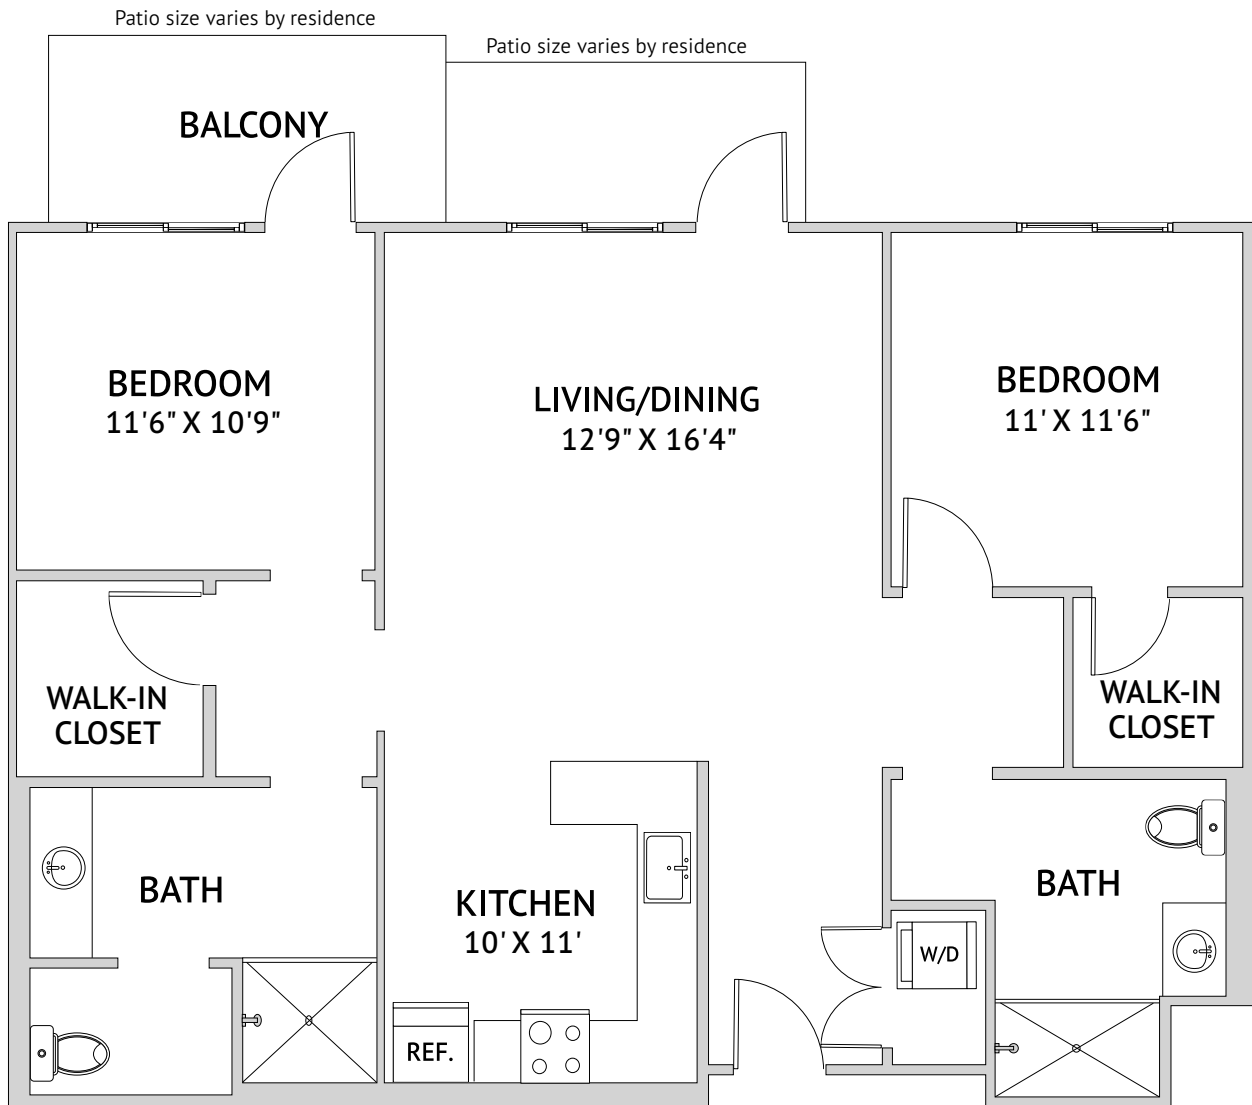

Two Bedroom: 2D1

1,083 Square Feet

4055 Solano Avenue, Napa, CA 94558 | 707-345-1480 | watermarknapa.com

Floor plans are not to scale and are shown for comparative purposes only. Actual apartment floor plans may have minor variations.

Two Bedroom: 2E2

1,091 Square Feet

4055 Solano Avenue, Napa, CA 94558 | 707-345-1480 | watermarknapa.com

Floor plans are not to scale and are shown for comparative purposes only. Actual apartment floor plans may have minor variations.