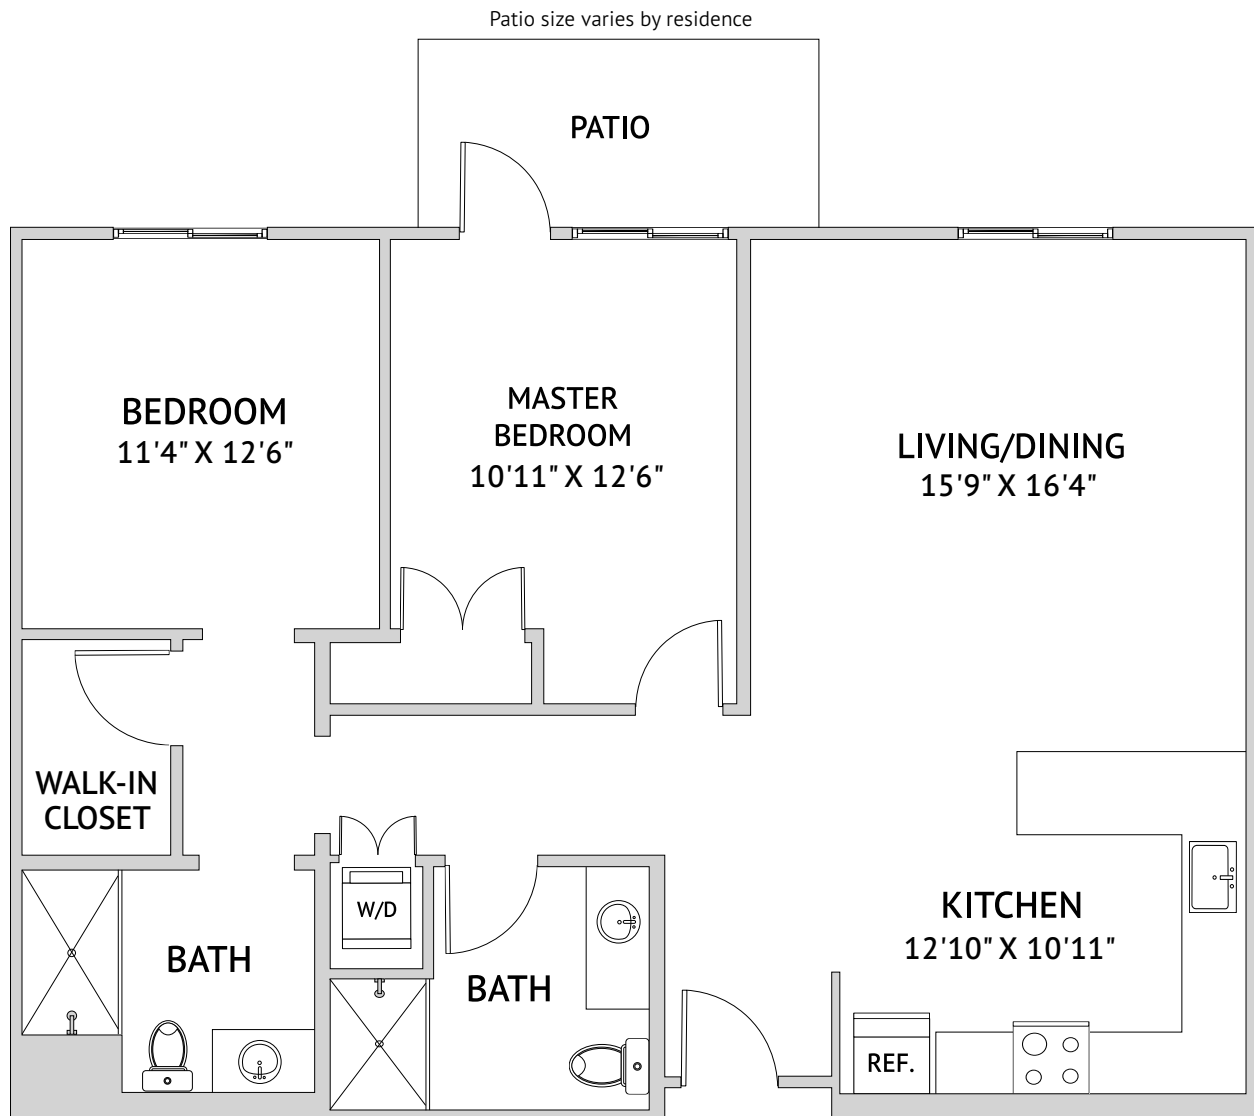

Two Bedroom: 2G1

965 Square Feet

4055 Solano Avenue, Napa, CA 94558 | 707-345-1480 | watermarknapa.com

Floor plans are not to scale and are shown for comparative purposes only. Actual apartment floor plans may have minor variations.

Two Bedroom: 2G2

1,087 Square Feet

4055 Solano Avenue, Napa, CA 94558 | 707-345-1480 | watermarknapa.com

Floor plans are not to scale and are shown for comparative purposes only. Actual apartment floor plans may have minor variations.