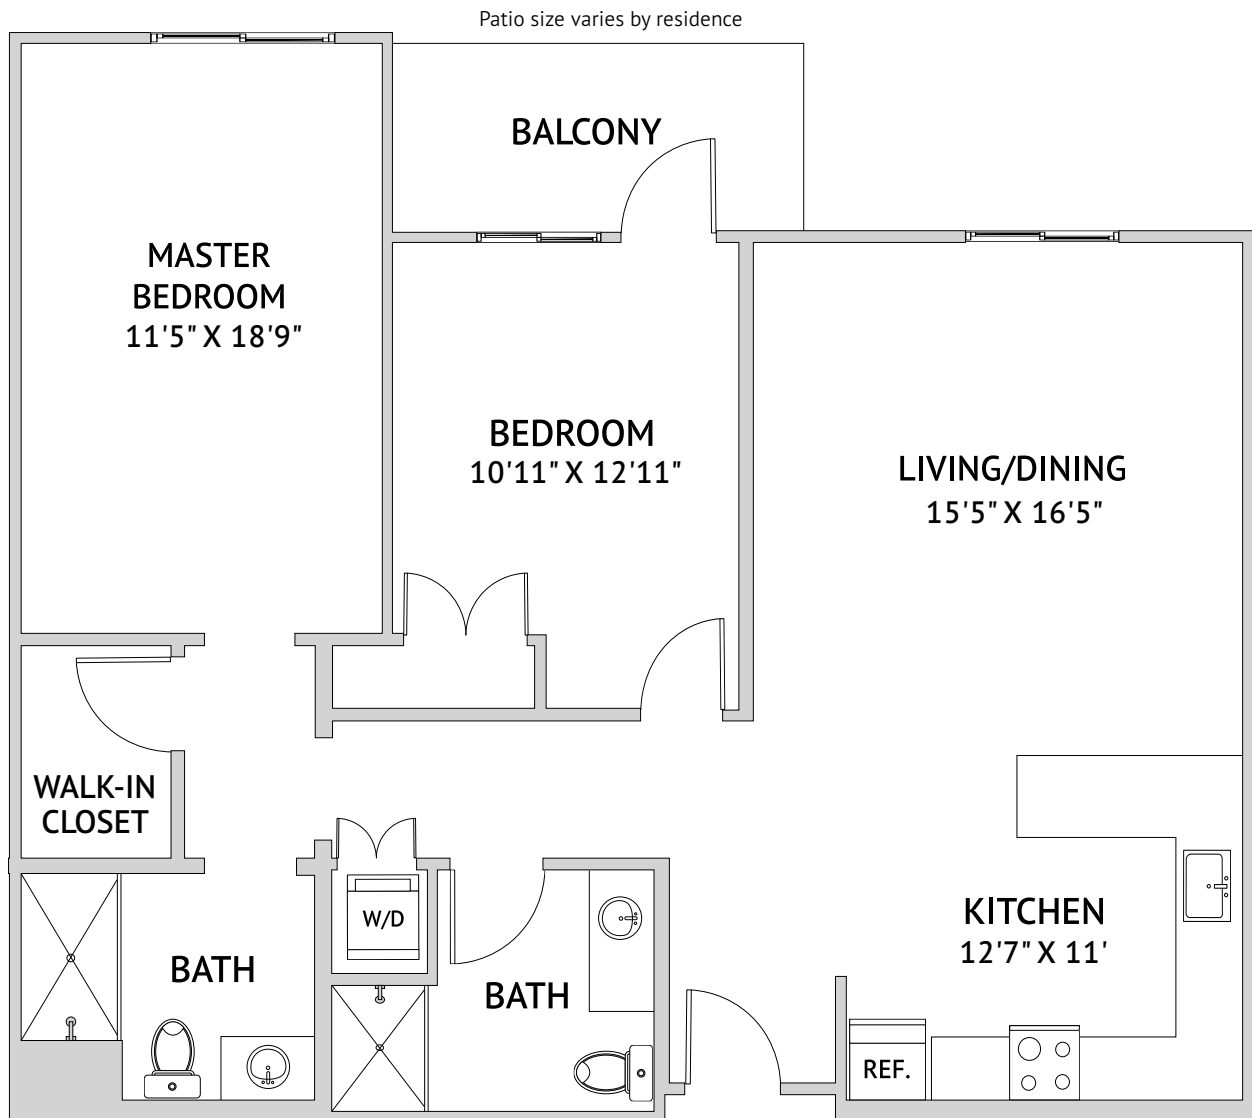

Two Bedroom: 2G1

965 Square Feet

4055 Solano Avenue, Napa, CA 94558 | 707-345-1480 | watermarknapa.com

Floor plans are not to scale and are shown for comparative purposes only. Actual apartment floor plans may have minor variations.

Two Bedroom: 2G2

1,087 Square Feet

4055 Solano Avenue, Napa, CA 94558 | 707-345-1480 | watermarknapa.com

Floor plans are not to scale and are shown for comparative purposes only. Actual apartment floor plans may have minor variations.

Two Bedroom: 2G3

1,152 Square Feet

4055 Solano Avenue, Napa, CA 94558 | 707-345-1480 | watermarknapa.com

Floor plans are not to scale and are shown for comparative purposes only. Actual apartment floor plans may have minor variations.