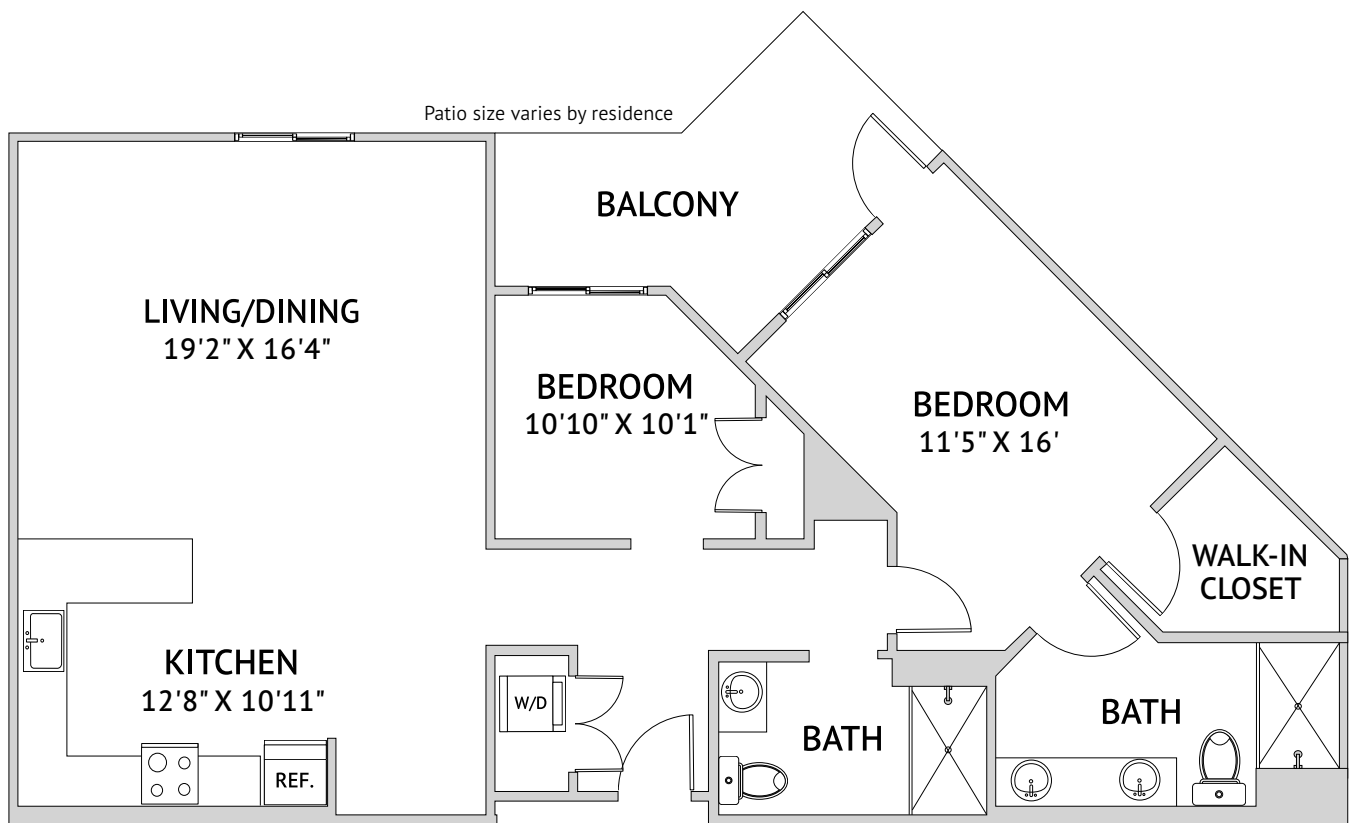

Two Bedroom: 2B1

1,179 Square Feet

4055 Solano Avenue, Napa, CA 94558 | 707-345-1480 | watermarknapa.com

Floor plans are not to scale and are shown for comparative purposes only. Actual apartment floor plans may have minor variations.

Two Bedroom: 2B2

1,288 Square Feet

4055 Solano Avenue, Napa, CA 94558 | 707-345-1480 | watermarknapa.com

Floor plans are not to scale and are shown for comparative purposes only. Actual apartment floor plans may have minor variations.

Two Bedroom: 2C1

1,250 Square Feet

4055 Solano Avenue, Napa, CA 94558 | 707-345-1480 | watermarknapa.com

Floor plans are not to scale and are shown for comparative purposes only. Actual apartment floor plans may have minor variations.

Two Bedroom: 2D1

1,083 Square Feet

4055 Solano Avenue, Napa, CA 94558 | 707-345-1480 | watermarknapa.com

Floor plans are not to scale and are shown for comparative purposes only. Actual apartment floor plans may have minor variations.