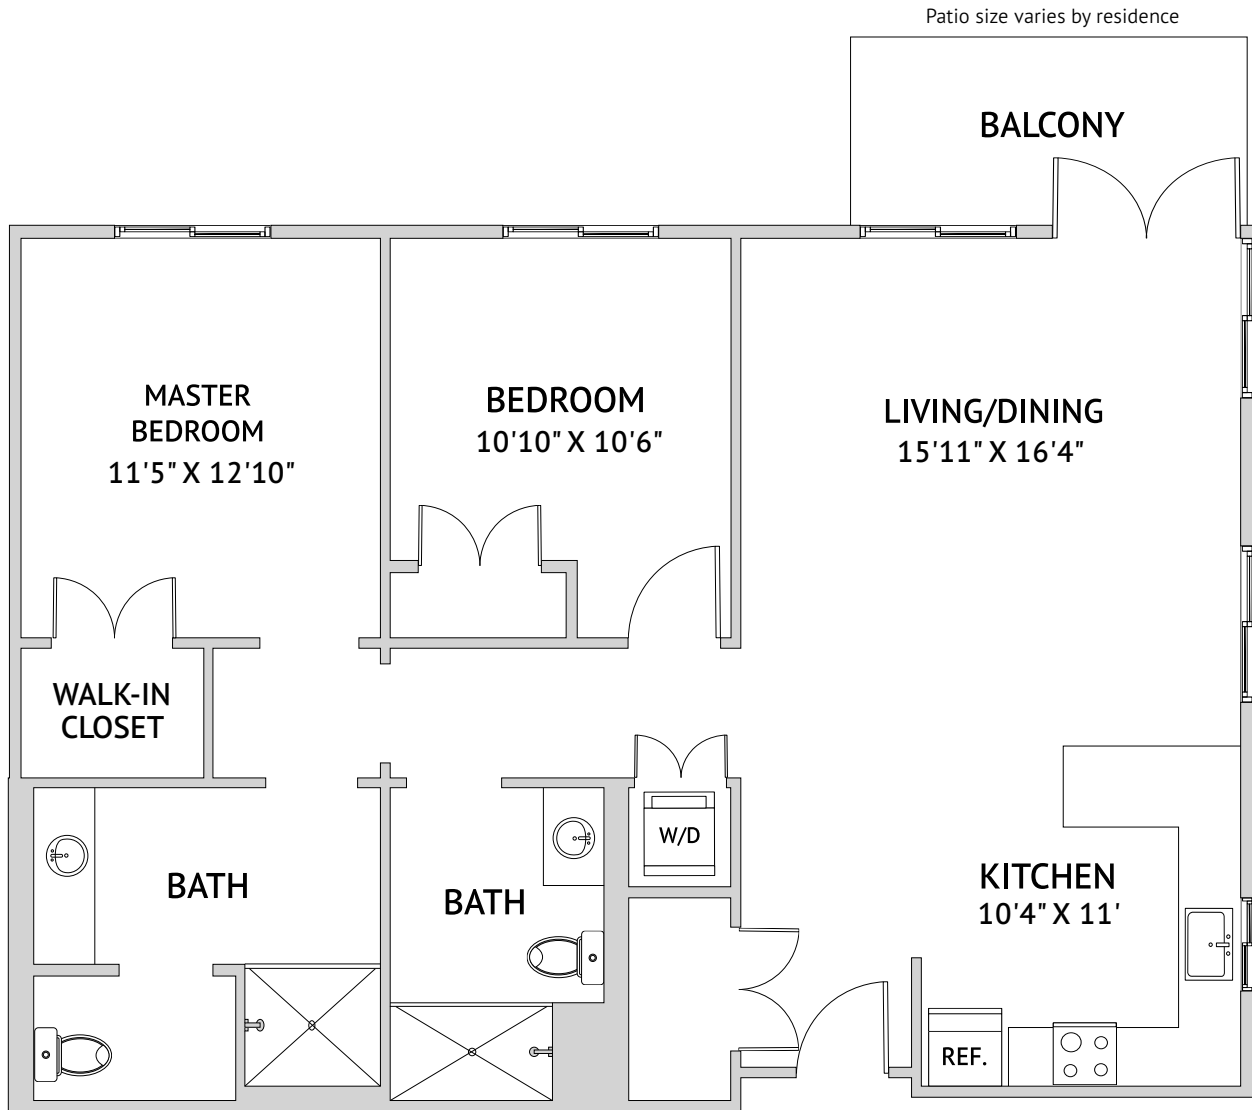

Two Bedroom: 2E2

1,091 Square Feet

4055 Solano Avenue, Napa, CA 94558 | 707-345-1480 | watermarknapa.com

Floor plans are not to scale and are shown for comparative purposes only. Actual apartment floor plans may have minor variations.

Two Bedroom: 2F1

1,097 Square Feet

4055 Solano Avenue, Napa, CA 94558 | 707-345-1480 | watermarknapa.com

Floor plans are not to scale and are shown for comparative purposes only. Actual apartment floor plans may have minor variations.