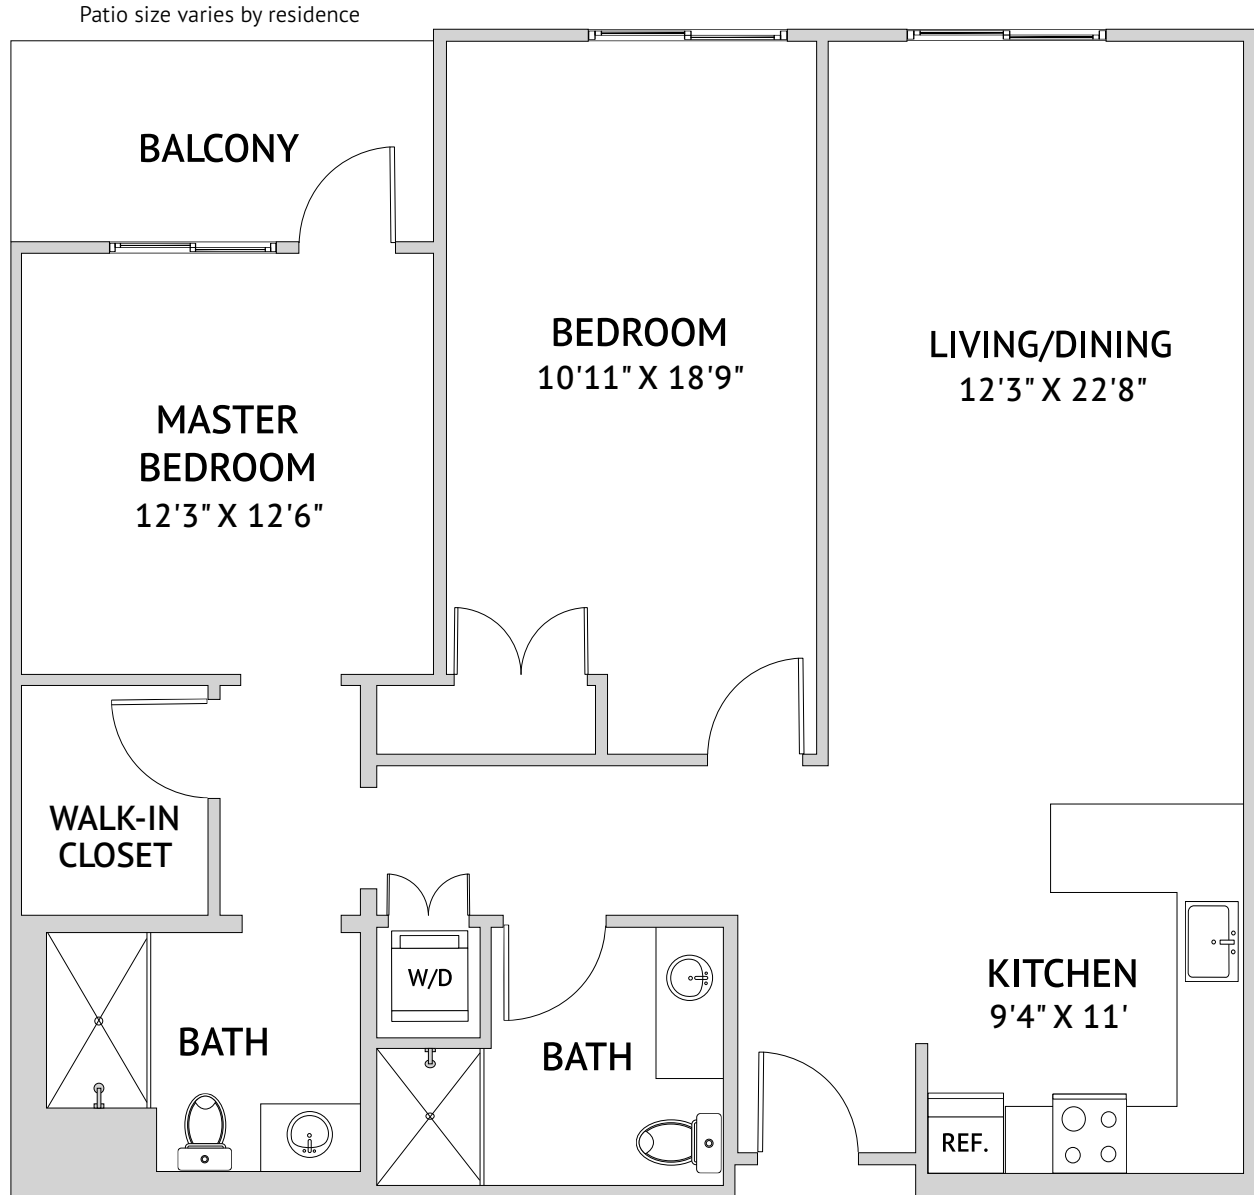

Two Bedroom: 2G2

1,087 Square Feet

4055 Solano Avenue, Napa, CA 94558 | 707-345-1480 | watermarknapa.com

Floor plans are not to scale and are shown for comparative purposes only. Actual apartment floor plans may have minor variations.

Two Bedroom: 2G3

1,152 Square Feet

4055 Solano Avenue, Napa, CA 94558 | 707-345-1480 | watermarknapa.com

Floor plans are not to scale and are shown for comparative purposes only. Actual apartment floor plans may have minor variations.

Two Bedroom: 2G4

1,153 Square Feet

4055 Solano Avenue, Napa, CA 94558 | 707-345-1480 | watermarknapa.com

Floor plans are not to scale and are shown for comparative purposes only. Actual apartment floor plans may have minor variations.