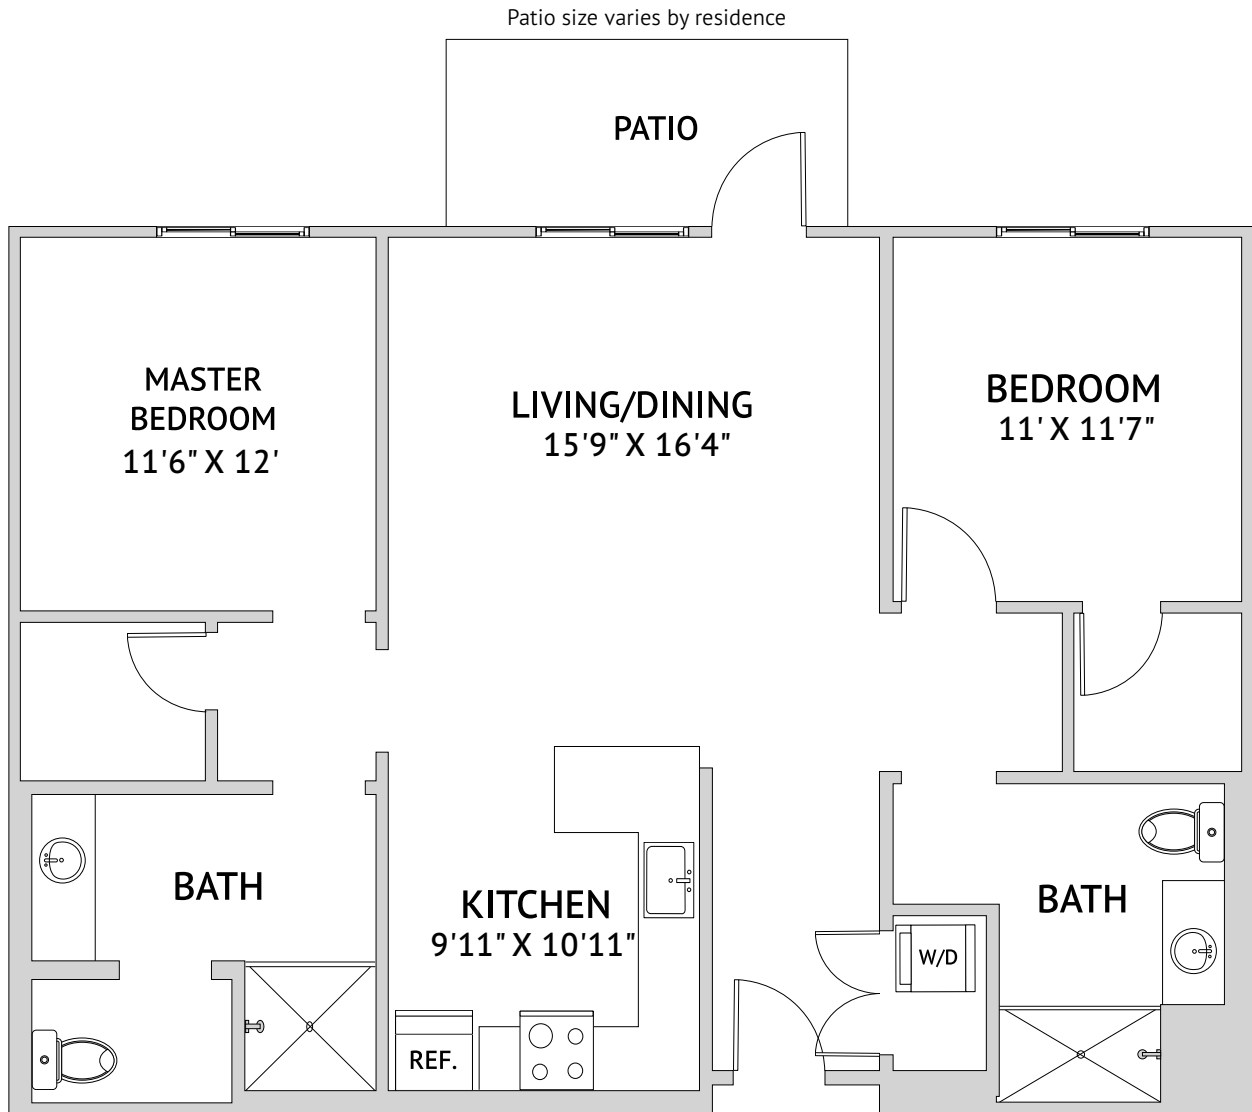

Two Bedroom: 2B2

1,288 Square Feet

4055 Solano Avenue, Napa, CA 94558 | 707-345-1480 | watermarknapa.com

Floor plans are not to scale and are shown for comparative purposes only. Actual apartment floor plans may have minor variations.

Two Bedroom: 2C1

1,250 Square Feet

4055 Solano Avenue, Napa, CA 94558 | 707-345-1480 | watermarknapa.com

Floor plans are not to scale and are shown for comparative purposes only. Actual apartment floor plans may have minor variations.

Two Bedroom: 2D1

1,083 Square Feet

4055 Solano Avenue, Napa, CA 94558 | 707-345-1480 | watermarknapa.com

Floor plans are not to scale and are shown for comparative purposes only. Actual apartment floor plans may have minor variations.