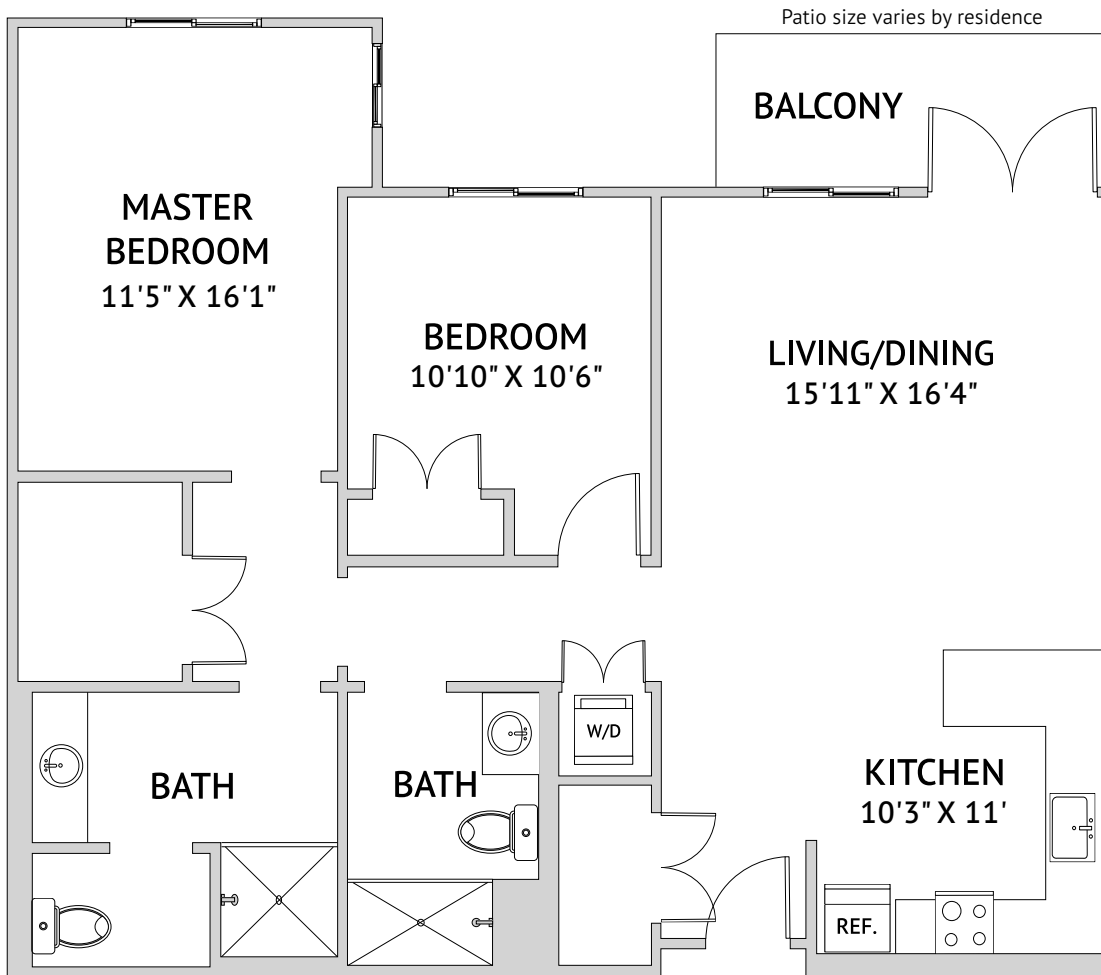

Two Bedroom: 2A1

926 Square Feet

4055 Solano Avenue, Napa, CA 94558 | 707-345-1480 | watermarknapa.com

Floor plans are not to scale and are shown for comparative purposes only. Actual apartment floor plans may have minor variations.

Two Bedroom: 2B1

1,179 Square Feet

4055 Solano Avenue, Napa, CA 94558 | 707-345-1480 | watermarknapa.com

Floor plans are not to scale and are shown for comparative purposes only. Actual apartment floor plans may have minor variations.

Two Bedroom: 2B2

1,288 Square Feet

4055 Solano Avenue, Napa, CA 94558 | 707-345-1480 | watermarknapa.com

Floor plans are not to scale and are shown for comparative purposes only. Actual apartment floor plans may have minor variations.