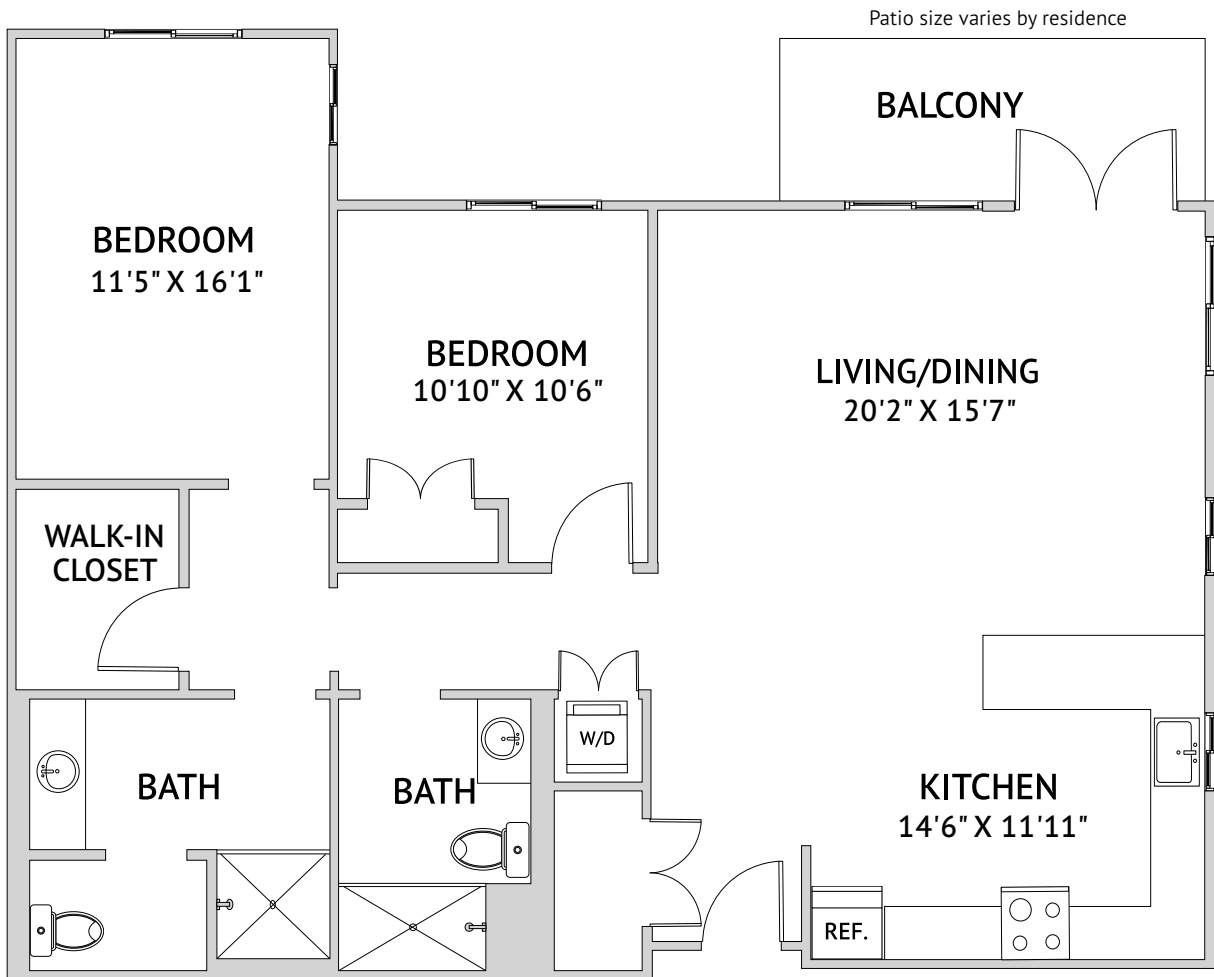

Two Bedroom: 2A1

926 Square Feet

4055 Solano Avenue, Napa, CA 94558 | 707-345-1480 | watermarknapa.com

Floor plans are not to scale and are shown for comparative purposes only. Actual apartment floor plans may have minor variations.

Two Bedroom: 2B1

1,179 Square Feet

4055 Solano Avenue, Napa, CA 94558 | 707-345-1480 | watermarknapa.com

Floor plans are not to scale and are shown for comparative purposes only. Actual apartment floor plans may have minor variations.

Two Bedroom: 2B2

1,288 Square Feet

4055 Solano Avenue, Napa, CA 94558 | 707-345-1480 | watermarknapa.com

Floor plans are not to scale and are shown for comparative purposes only. Actual apartment floor plans may have minor variations.

Two Bedroom: 2C1

1,250 Square Feet

4055 Solano Avenue, Napa, CA 94558 | 707-345-1480 | watermarknapa.com

Floor plans are not to scale and are shown for comparative purposes only. Actual apartment floor plans may have minor variations.