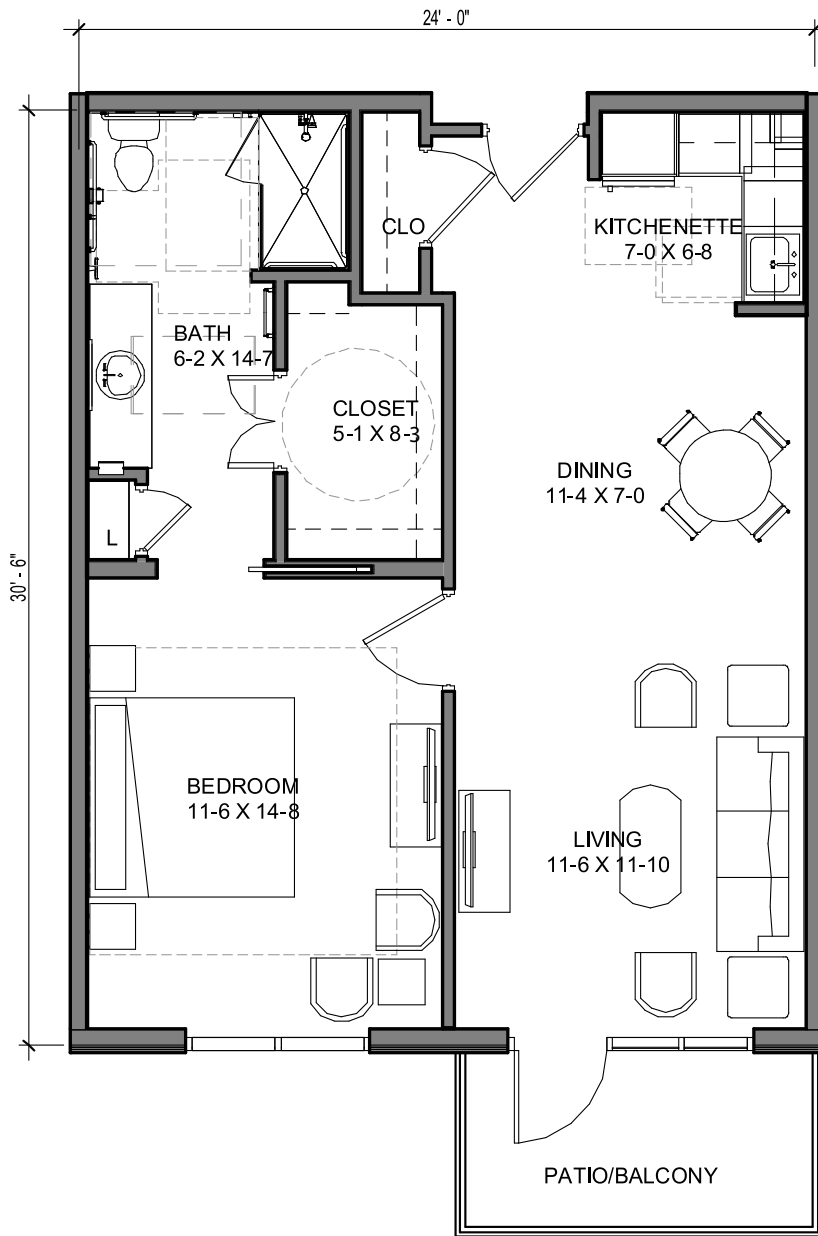

**THE INKS**  
 One Bedroom  
 Assisted Living

Floor plans are shown for comparative purposes only. Actual apartment floor plans may have minor variations.

## THE MEDINA

One Bedroom  
Assisted Living

Floor plans are shown for comparative purposes only. Actual apartment floor plans may have minor variations.

60 Del Webb Blvd. • Georgetown, TX 78633  
512-591-0100 • haciendageorgetown.com

**THE BRADY**  
One Bedroom  
Assisted Living

695<sup>±</sup> Square Feet

Floor plans are shown for comparative purposes only. Actual apartment floor plans may have minor variations.

**THE BROWNWOOD**  
Studio  
Assisted Living

Floor plans are shown for comparative purposes only. Actual apartment floor plans may have minor variations.