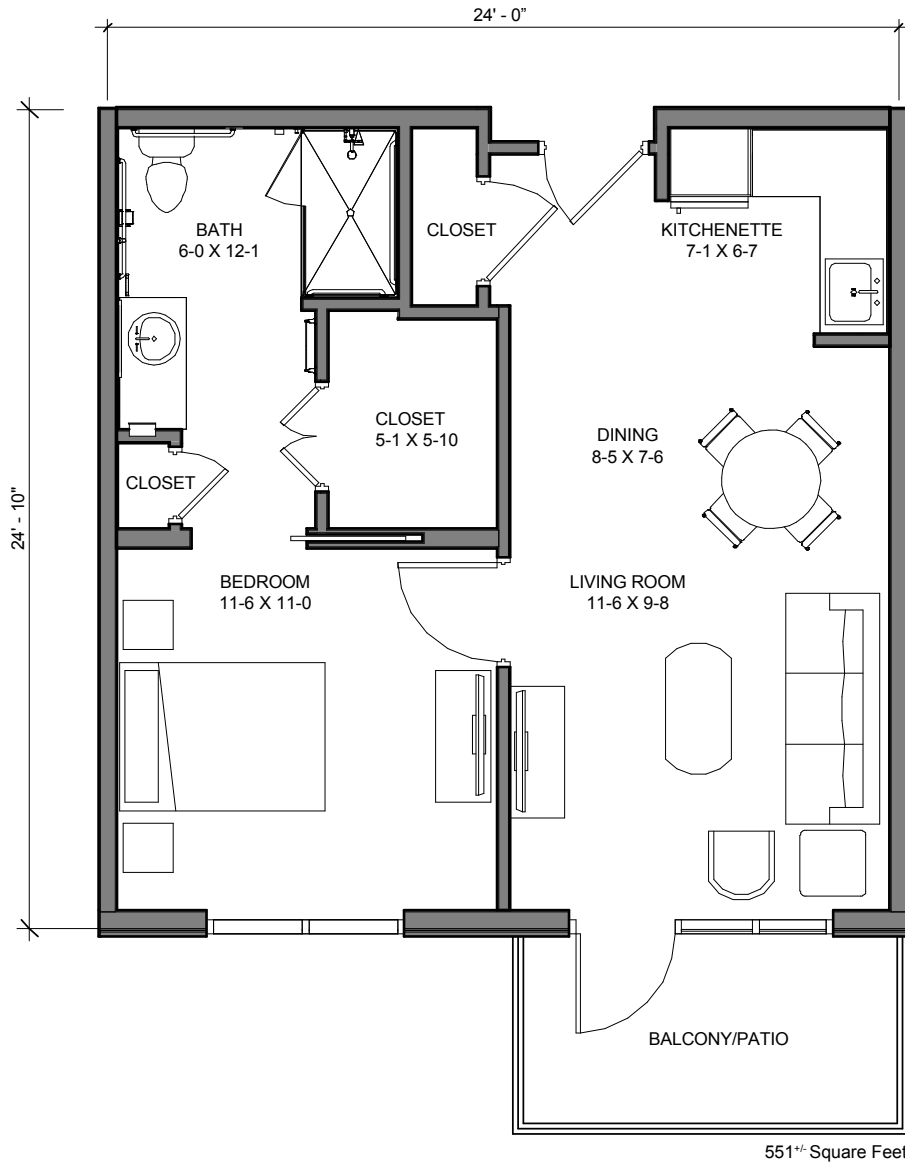

**THE INKS**  
 One Bedroom  
 Assisted Living

Floor plans are shown for comparative purposes only. Actual apartment floor plans may have minor variations.

## THE MEDINA

One Bedroom  
Assisted Living

Floor plans are shown for comparative purposes only. Actual apartment floor plans may have minor variations.

60 Del Webb Blvd. • Georgetown, TX 78633  
512-591-0100 • haciendageorgetown.com

**THE BRADY**  
One Bedroom  
Assisted Living

695<sup>±</sup> Square Feet

Floor plans are shown for comparative purposes only. Actual apartment floor plans may have minor variations.

**THE BROWNWOOD**  
Studio  
Assisted Living

## THE HAMILTON

Two Bedroom  
Assisted Living

Floor plans are shown for comparative purposes only. Actual apartment floor plans may have minor variations.