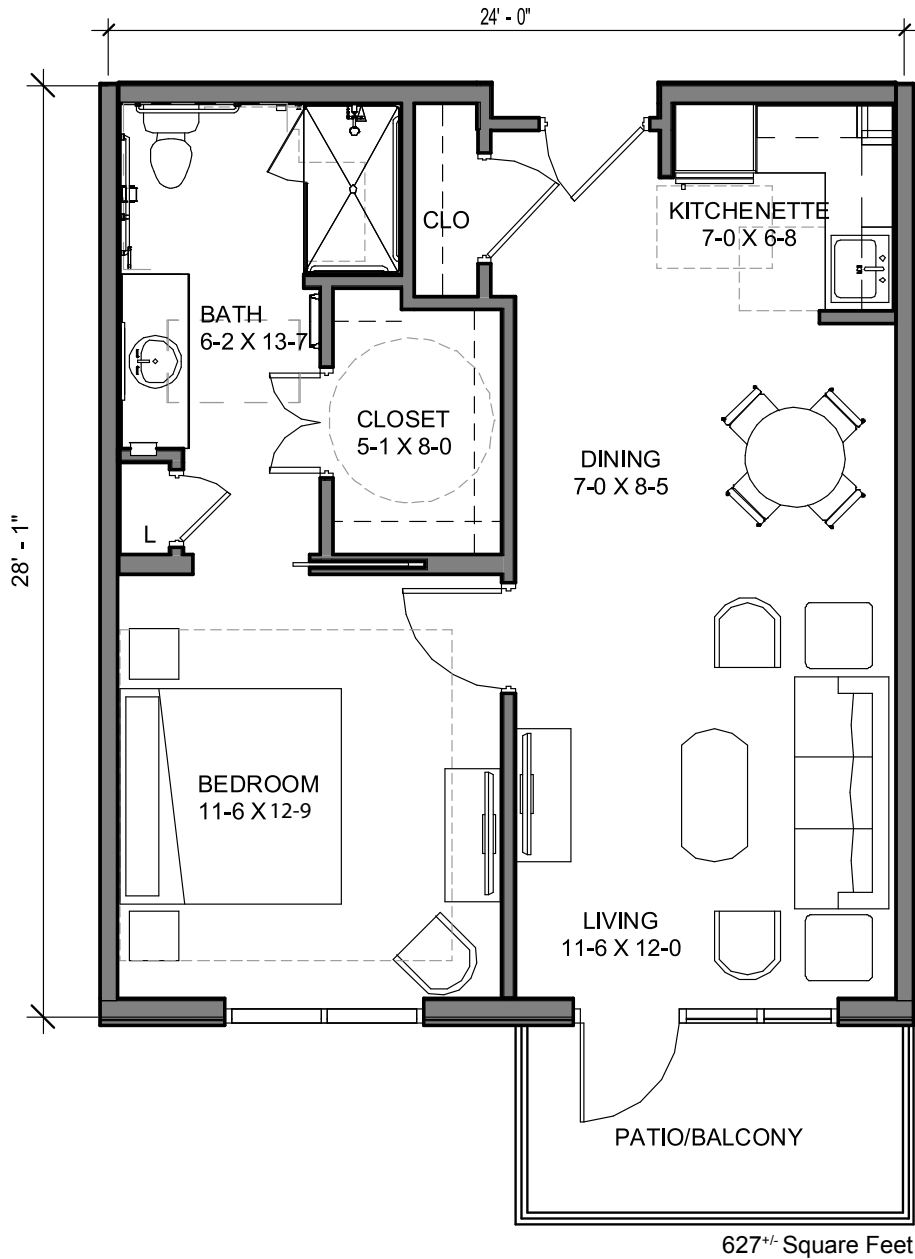

**THE INKS**  
 One Bedroom  
 Assisted Living

Floor plans are shown for comparative purposes only. Actual apartment floor plans may have minor variations.

## THE MEDINA

One Bedroom  
Assisted Living

Floor plans are shown for comparative purposes only. Actual apartment floor plans may have minor variations.

60 Del Webb Blvd. • Georgetown, TX 78633  
512-591-0100 • haciendageorgetown.com

**THE BRADY**  
One Bedroom  
Assisted Living

695<sup>±</sup> Square Feet

Floor plans are shown for comparative purposes only. Actual apartment floor plans may have minor variations.

**THE BROWNWOOD**  
Studio  
Assisted Living

## THE HAMILTON

Two Bedroom  
Assisted Living

Floor plans are shown for comparative purposes only. Actual apartment floor plans may have minor variations.