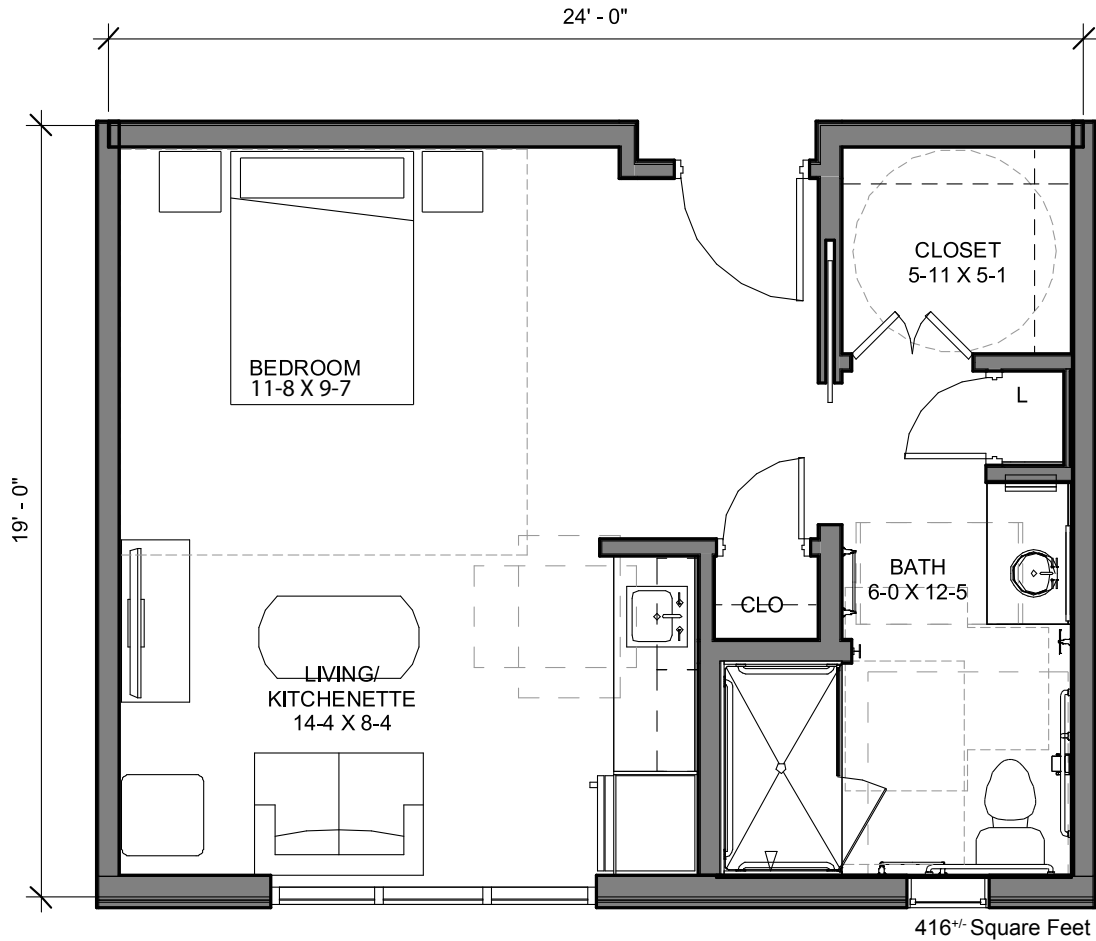

**THE INKS**  
 One Bedroom  
 Assisted Living

Floor plans are shown for comparative purposes only. Actual apartment floor plans may have minor variations.

## THE MEDINA

One Bedroom  
Assisted Living

Floor plans are shown for comparative purposes only. Actual apartment floor plans may have minor variations.

60 Del Webb Blvd. • Georgetown, TX 78633  
512-591-0100 • haciendageorgetown.com

**THE BRADY**  
One Bedroom  
Assisted Living

695<sup>±</sup> Square Feet

Floor plans are shown for comparative purposes only. Actual apartment floor plans may have minor variations.

**THE BROWNWOOD**  
Studio  
Assisted Living

Floor plans are shown for comparative purposes only. Actual apartment floor plans may have minor variations.