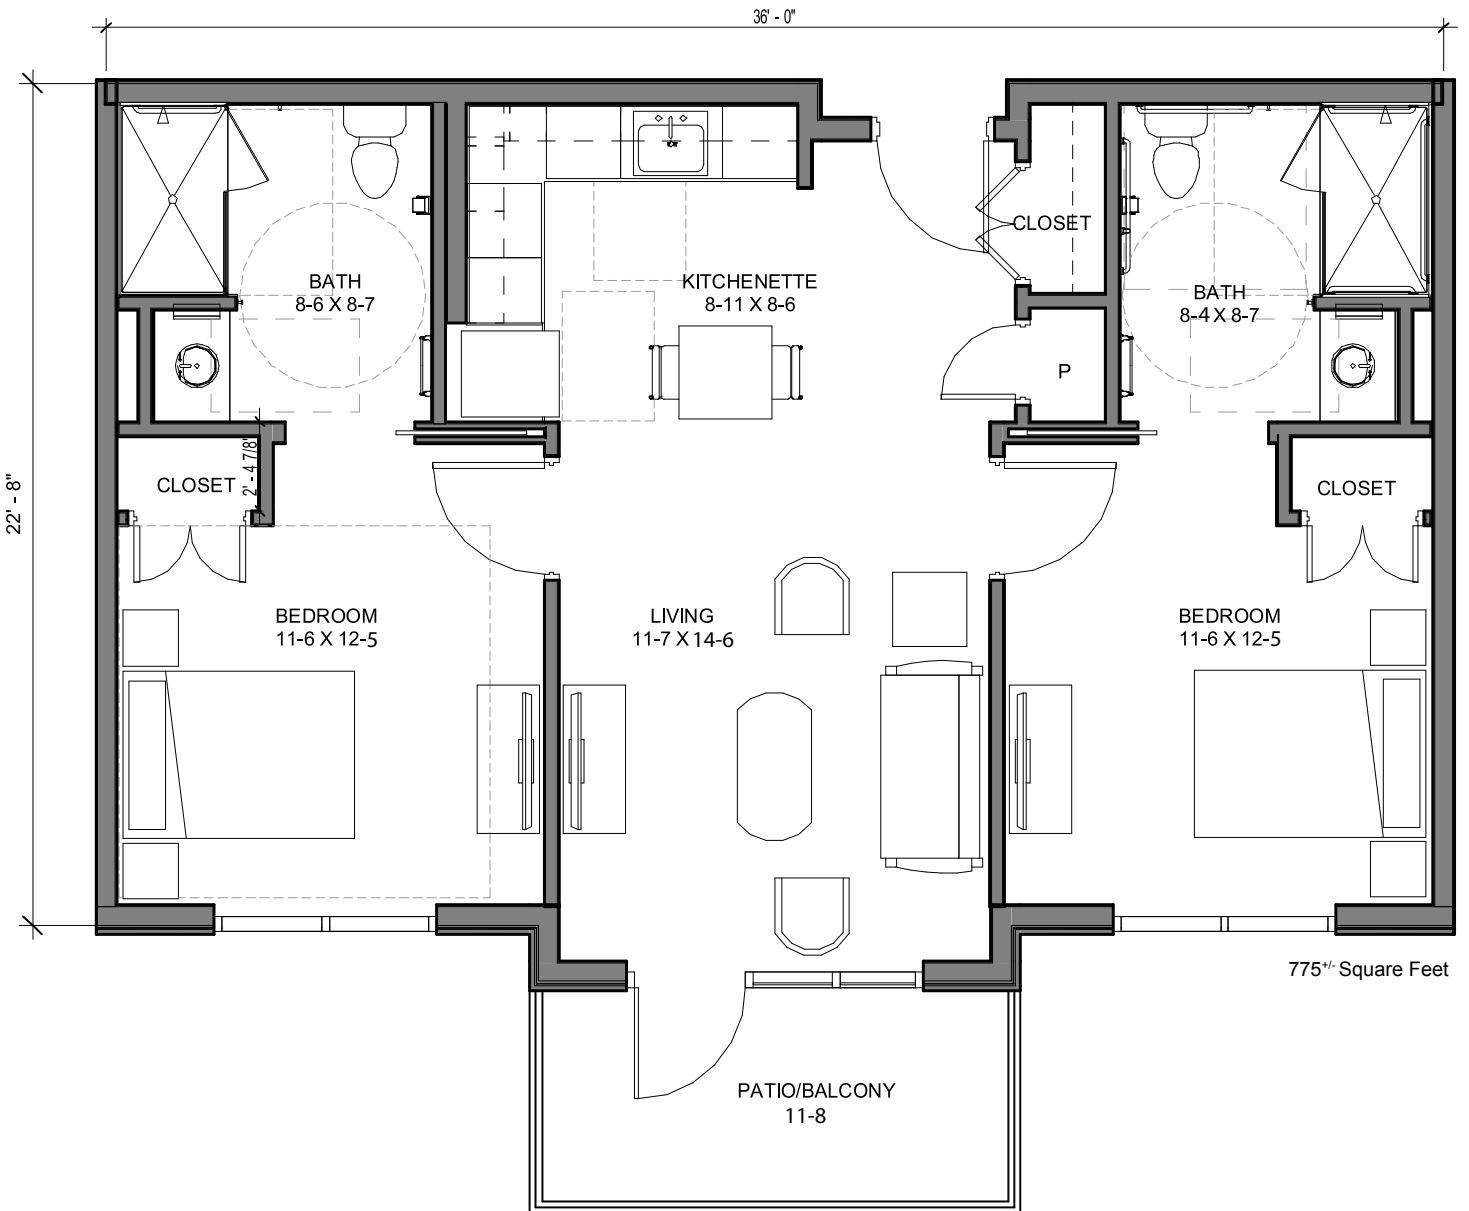

## THE MEDINA

One Bedroom  
Assisted Living

Floor plans are shown for comparative purposes only. Actual apartment floor plans may have minor variations.

60 Del Webb Blvd. • Georgetown, TX 78633  
512-591-0100 • haciendageorgetown.com

**THE BRADY**  
One Bedroom  
Assisted Living

695<sup>±</sup> Square Feet

Floor plans are shown for comparative purposes only. Actual apartment floor plans may have minor variations.

**THE BROWNWOOD**  
Studio  
Assisted Living

Floor plans are shown for comparative purposes only. Actual apartment floor plans may have minor variations.

## THE HAMILTON

Two Bedroom  
Assisted Living

Floor plans are shown for comparative purposes only. Actual apartment floor plans may have minor variations.