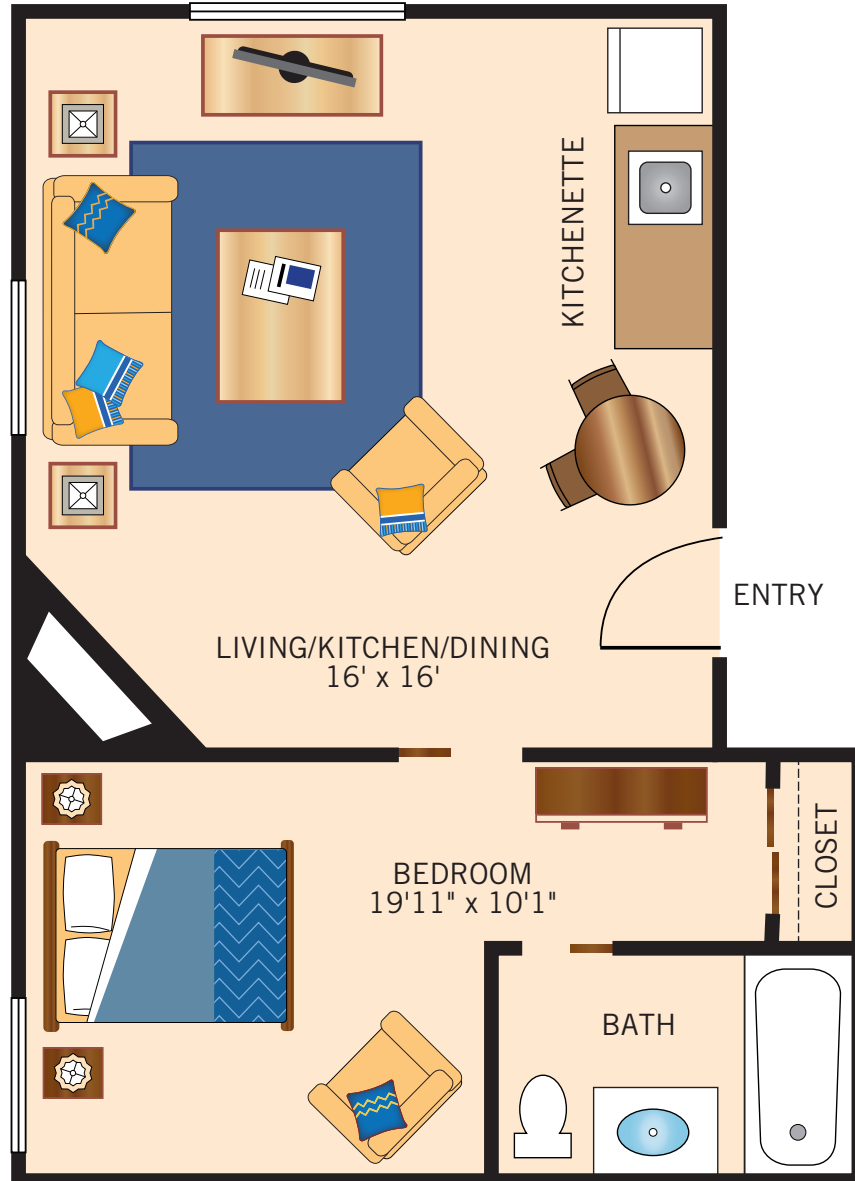

SHARED SUITE

264 Square Feet

Floor plans are not to scale and are shown for comparative purposes only.
Actual apartment floor plans may have minor variations.

KITCHENETTE SUITE

264 Square Feet

Floor plans are not to scale and are shown for comparative purposes only.
Actual apartment floor plans may have minor variations.

PRIVATE STUDIO

183 Square Feet

Floor plans are not to scale and are shown for comparative purposes only.
Actual apartment floor plans may have minor variations.

GRAND SUITE & ONE BEDROOM

441 Square Feet

Floor plans are not to scale and are shown for comparative purposes only.
Actual apartment floor plans may have minor variations.