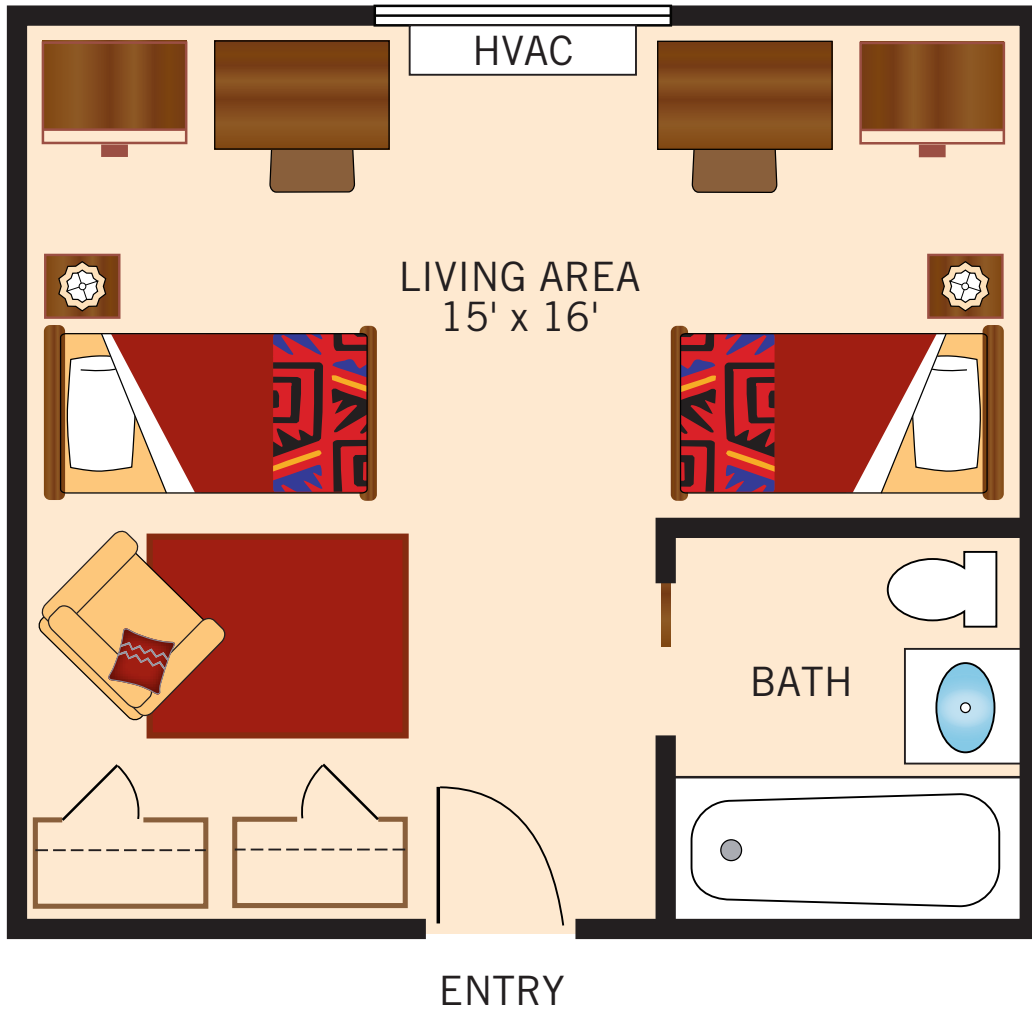

SHARED SUITE

264 Square Feet

Floor plans are not to scale and are shown for comparative purposes only.
Actual apartment floor plans may have minor variations.

KITCHENETTE SUITE

264 Square Feet

Floor plans are not to scale and are shown for comparative purposes only.
Actual apartment floor plans may have minor variations.

PRIVATE STUDIO

183 Square Feet

Floor plans are not to scale and are shown for comparative purposes only.
Actual apartment floor plans may have minor variations.

GRAND SUITE & ONE BEDROOM

441 Square Feet

Floor plans are not to scale and are shown for comparative purposes only.
Actual apartment floor plans may have minor variations.