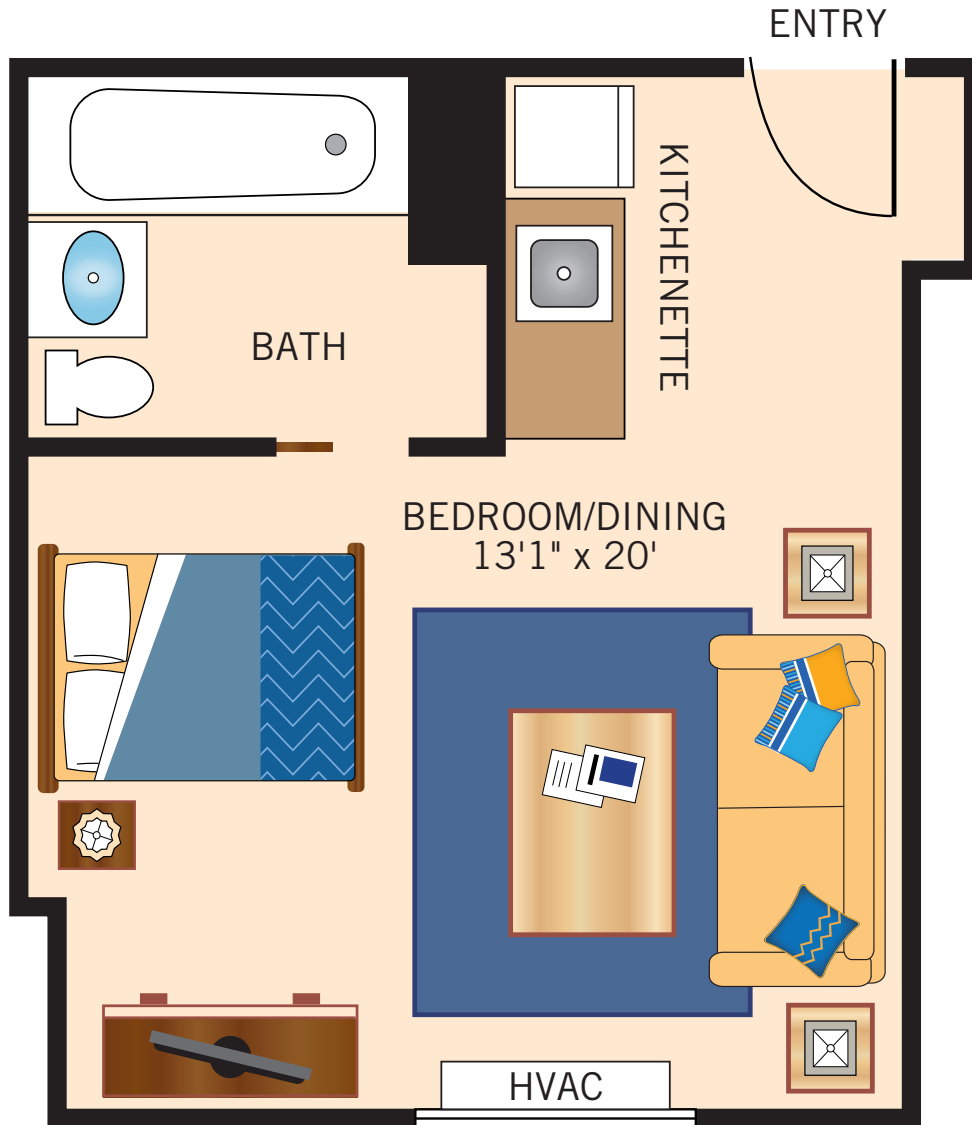

SHARED SUITE

264 Square Feet

Floor plans are not to scale and are shown for comparative purposes only.
Actual apartment floor plans may have minor variations.

KITCHENETTE SUITE

264 Square Feet

Floor plans are not to scale and are shown for comparative purposes only.
Actual apartment floor plans may have minor variations.

PRIVATE STUDIO

183 Square Feet

Floor plans are not to scale and are shown for comparative purposes only.
Actual apartment floor plans may have minor variations.

GRAND SUITE & ONE BEDROOM

441 Square Feet

Floor plans are not to scale and are shown for comparative purposes only.
Actual apartment floor plans may have minor variations.