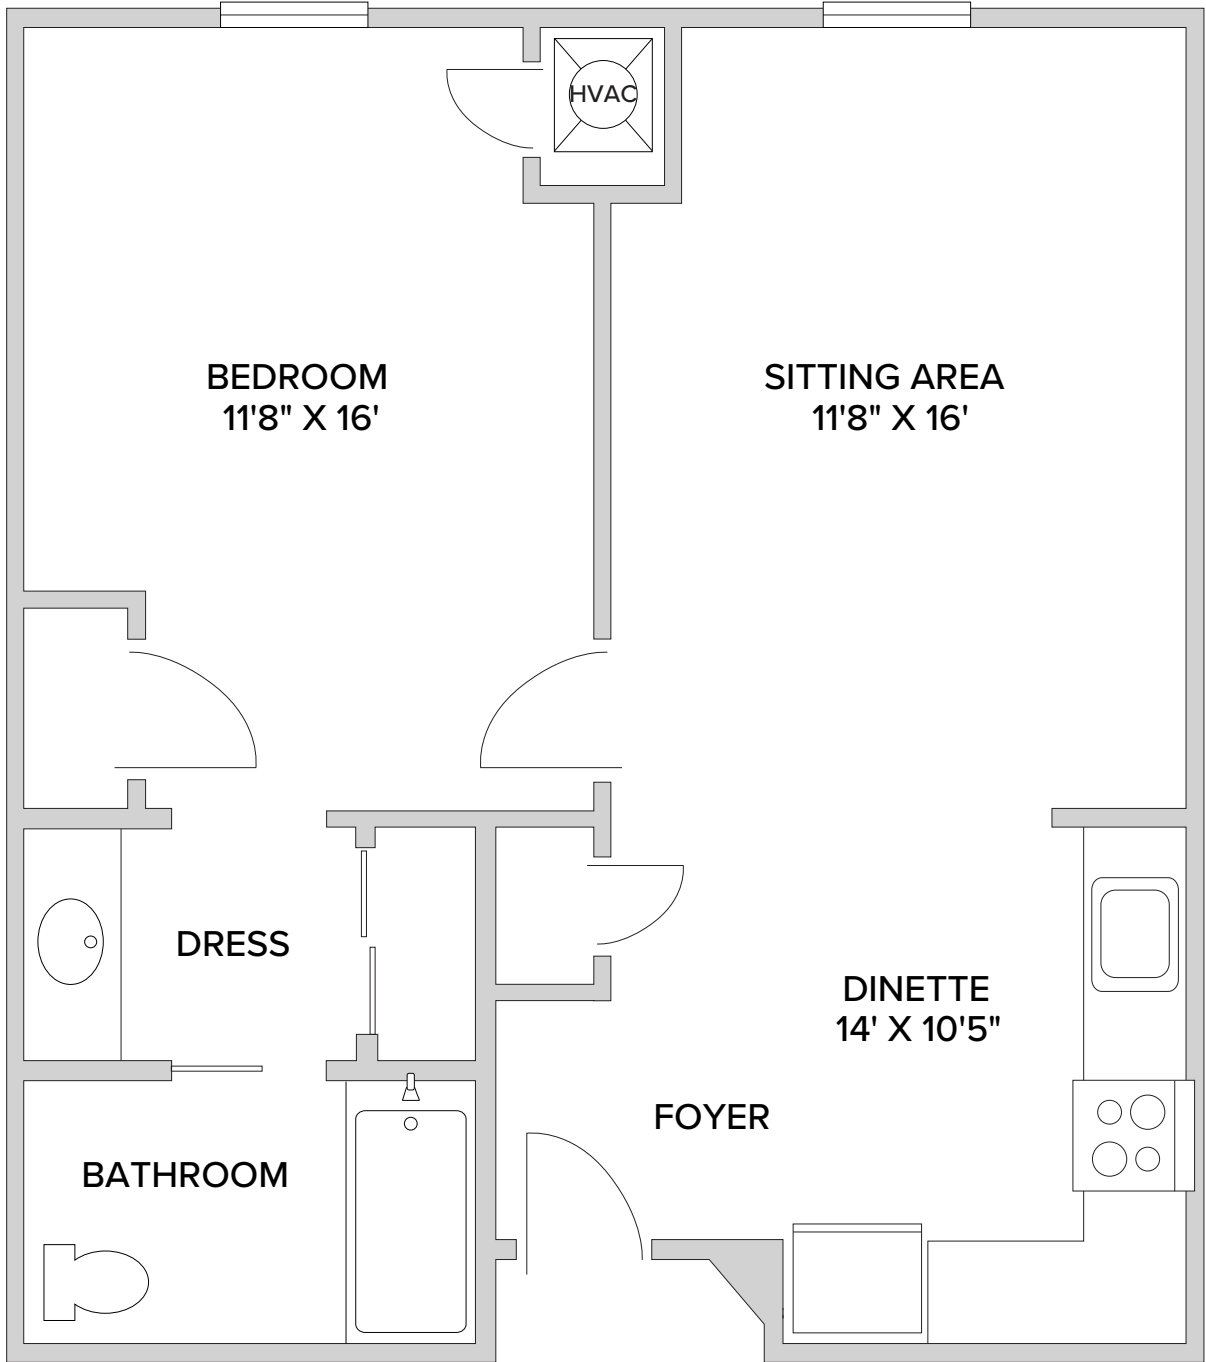

Spruce – One Bedroom (without balcony)

612 Square Feet

5877 Pleasant Hill Road | Milford, OH 45150 | 513-831-5222 | PinebrookLiving.com

Floor plans are not to scale and are shown for comparative purposes only. Actual apartment floor plans may have minor variations.

White Pine – One Bedroom

661 Square Feet

5877 Pleasant Hill Road | Milford, OH 45150 | 513-831-5222 | PinebrookLiving.com

Floor plans are not to scale and are shown for comparative purposes only. Actual apartment floor plans may have minor variations.

Torrey – One Bedroom

664 Square Feet

5877 Pleasant Hill Road | Milford, OH 45150 | 513-831-5222 | PinebrookLiving.com

Floor plans are not to scale and are shown for comparative purposes only. Actual apartment floor plans may have minor variations.

Sugar Pine – One Bedroom

784 Square Feet

5877 Pleasant Hill Road | Milford, OH 45150 | 513-831-5222 | PinebrookLiving.com

Floor plans are not to scale and are shown for comparative purposes only. Actual apartment floor plans may have minor variations.