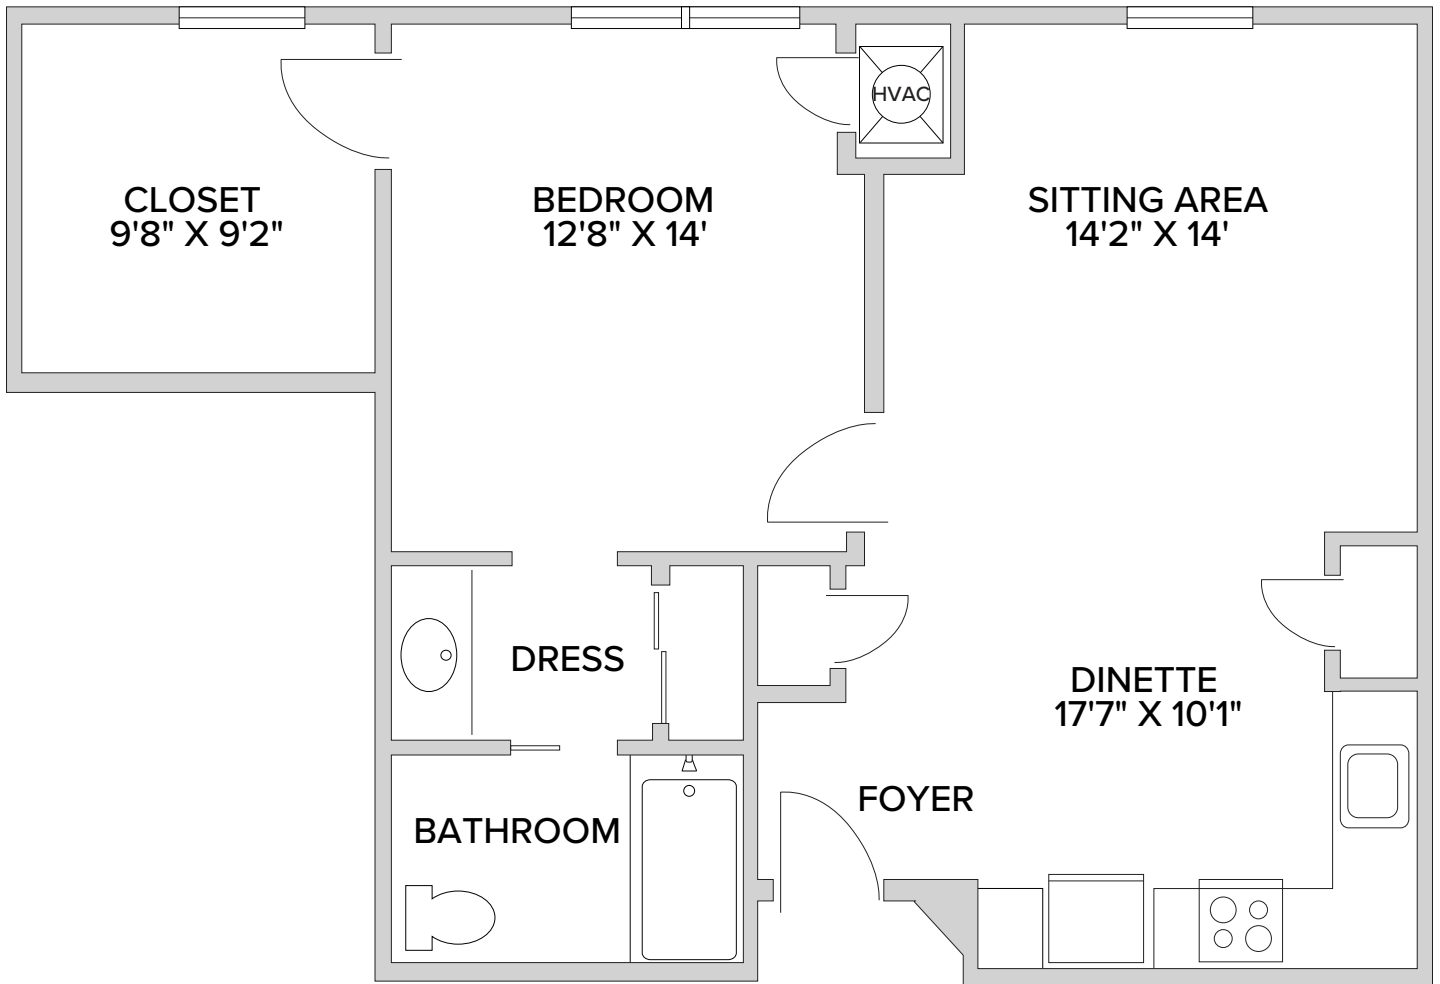

White Pine – One Bedroom

661 Square Feet

5877 Pleasant Hill Road | Milford, OH 45150 | 513-831-5222 | PinebrookLiving.com

Floor plans are not to scale and are shown for comparative purposes only. Actual apartment floor plans may have minor variations.

Torrey – One Bedroom

664 Square Feet

5877 Pleasant Hill Road | Milford, OH 45150 | 513-831-5222 | PinebrookLiving.com

Floor plans are not to scale and are shown for comparative purposes only. Actual apartment floor plans may have minor variations.

Sugar Pine – One Bedroom

784 Square Feet

5877 Pleasant Hill Road | Milford, OH 45150 | 513-831-5222 | PinebrookLiving.com

Floor plans are not to scale and are shown for comparative purposes only. Actual apartment floor plans may have minor variations.