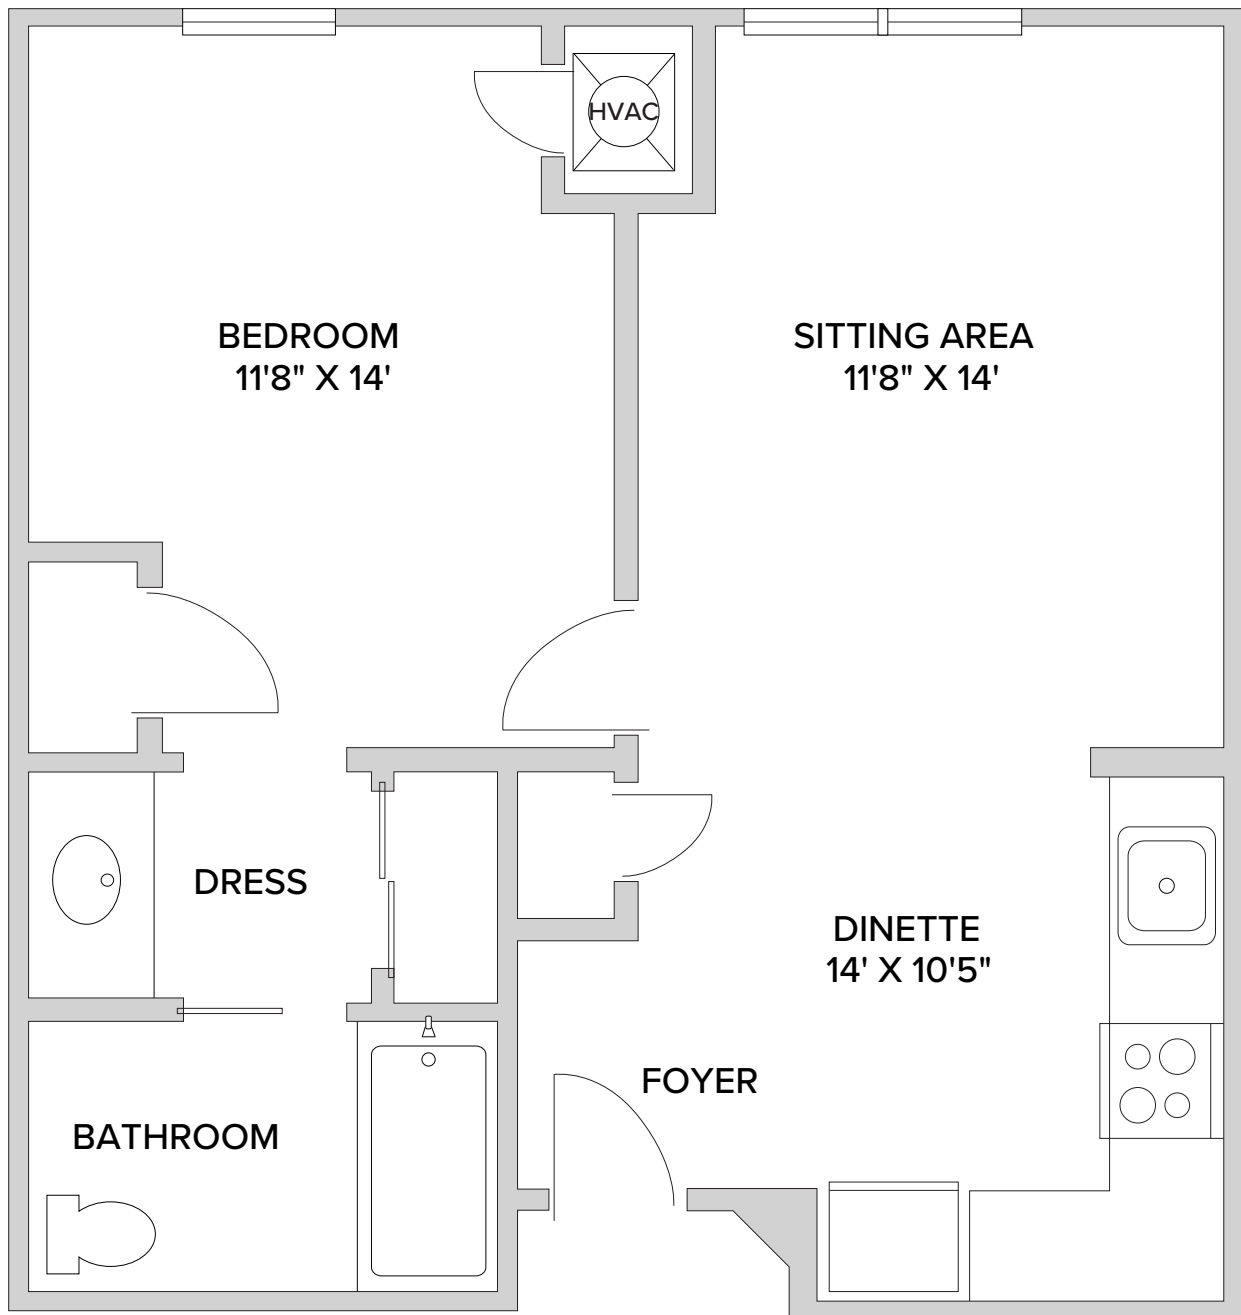

Spruce – One Bedroom (without balcony)

612 Square Feet

5877 Pleasant Hill Road | Milford, OH 45150 | 513-831-5222 | PinebrookLiving.com

Floor plans are not to scale and are shown for comparative purposes only. Actual apartment floor plans may have minor variations.

White Pine – One Bedroom

661 Square Feet

5877 Pleasant Hill Road | Milford, OH 45150 | 513-831-5222 | PinebrookLiving.com

Floor plans are not to scale and are shown for comparative purposes only. Actual apartment floor plans may have minor variations.

Torrey – One Bedroom

664 Square Feet

5877 Pleasant Hill Road | Milford, OH 45150 | 513-831-5222 | PinebrookLiving.com

Floor plans are not to scale and are shown for comparative purposes only. Actual apartment floor plans may have minor variations.

Sugar Pine – One Bedroom

784 Square Feet

5877 Pleasant Hill Road | Milford, OH 45150 | 513-831-5222 | PinebrookLiving.com

Floor plans are not to scale and are shown for comparative purposes only. Actual apartment floor plans may have minor variations.