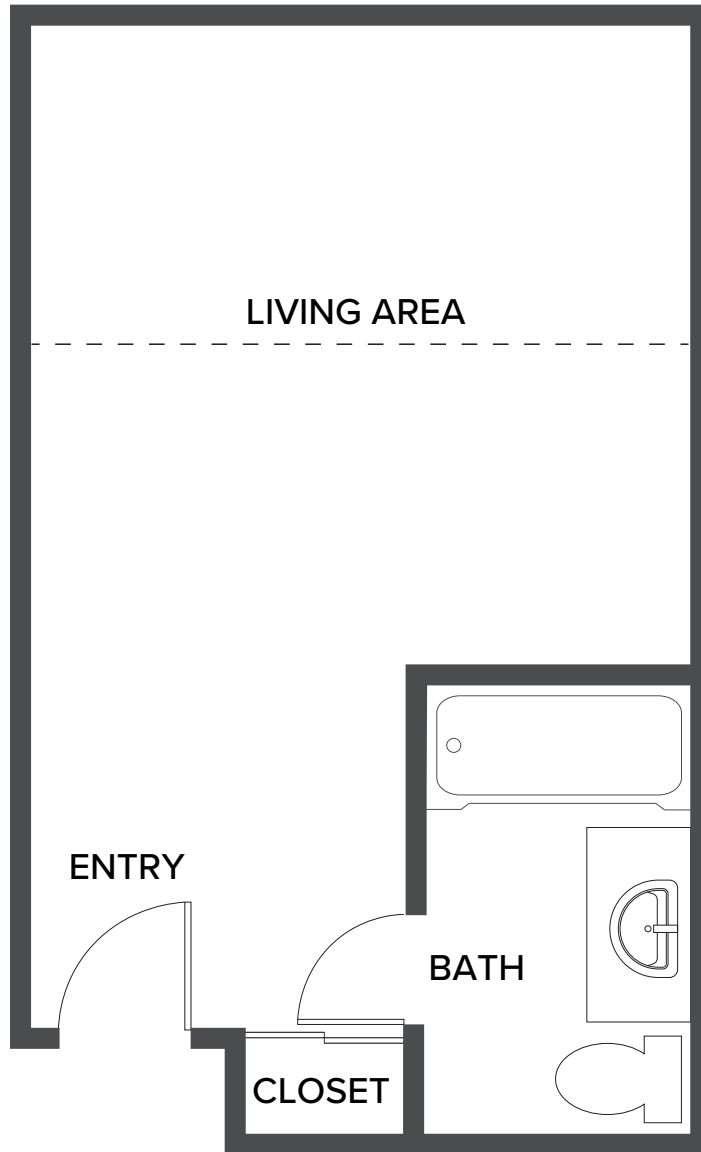

Studio Suite

348 Square Feet

35 Fenton Street | Livermore, CA 94550 | 925-443-7200 | WatermarkRosewoodGardens.com

Floor plans are not to scale and are shown for comparative purposes only. Actual apartment floor plans may have minor variations.

Companion Suite

348 Square Feet

35 Fenton Street | Livermore, CA 94550 | 925-443-7200 | WatermarkRosewoodGardens.com

Floor plans are not to scale and are shown for comparative purposes only. Actual apartment floor plans may have minor variations.