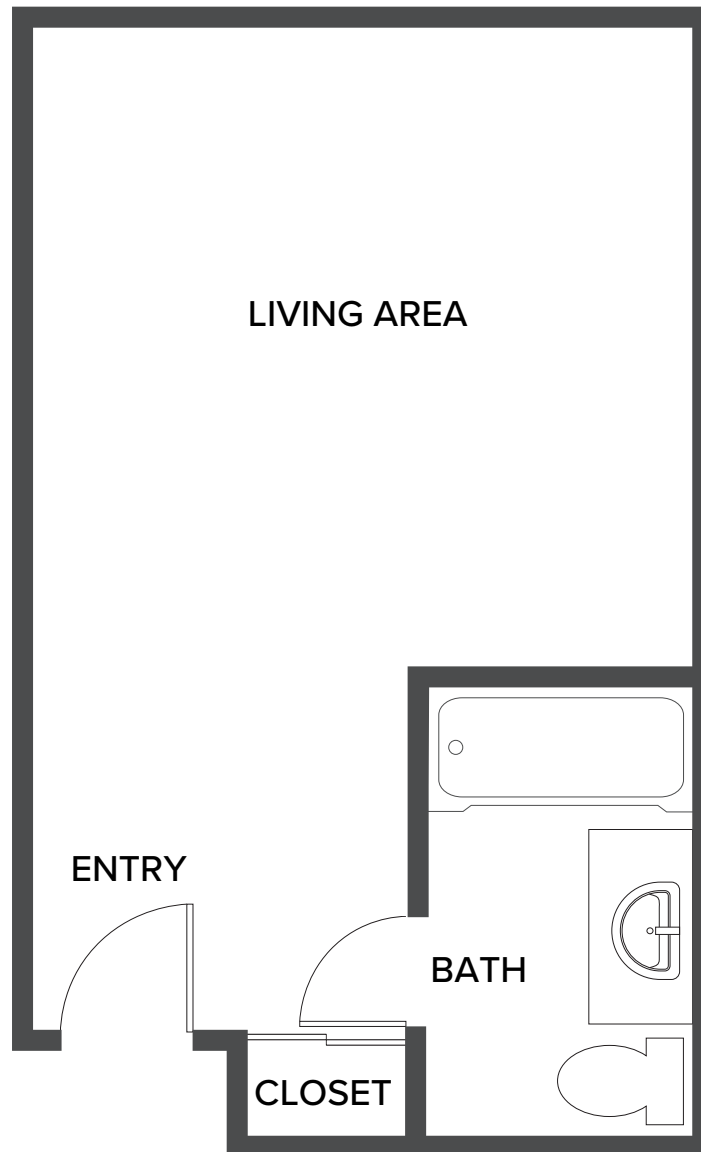

Studio Suite

348 Square Feet

35 Fenton Street | Livermore, CA 94550 | 925-443-7200 | WatermarkRosewoodGardens.com

Floor plans are not to scale and are shown for comparative purposes only. Actual apartment floor plans may have minor variations.

Companion Suite

348 Square Feet

35 Fenton Street | Livermore, CA 94550 | 925-443-7200 | WatermarkRosewoodGardens.com

Floor plans are not to scale and are shown for comparative purposes only. Actual apartment floor plans may have minor variations.