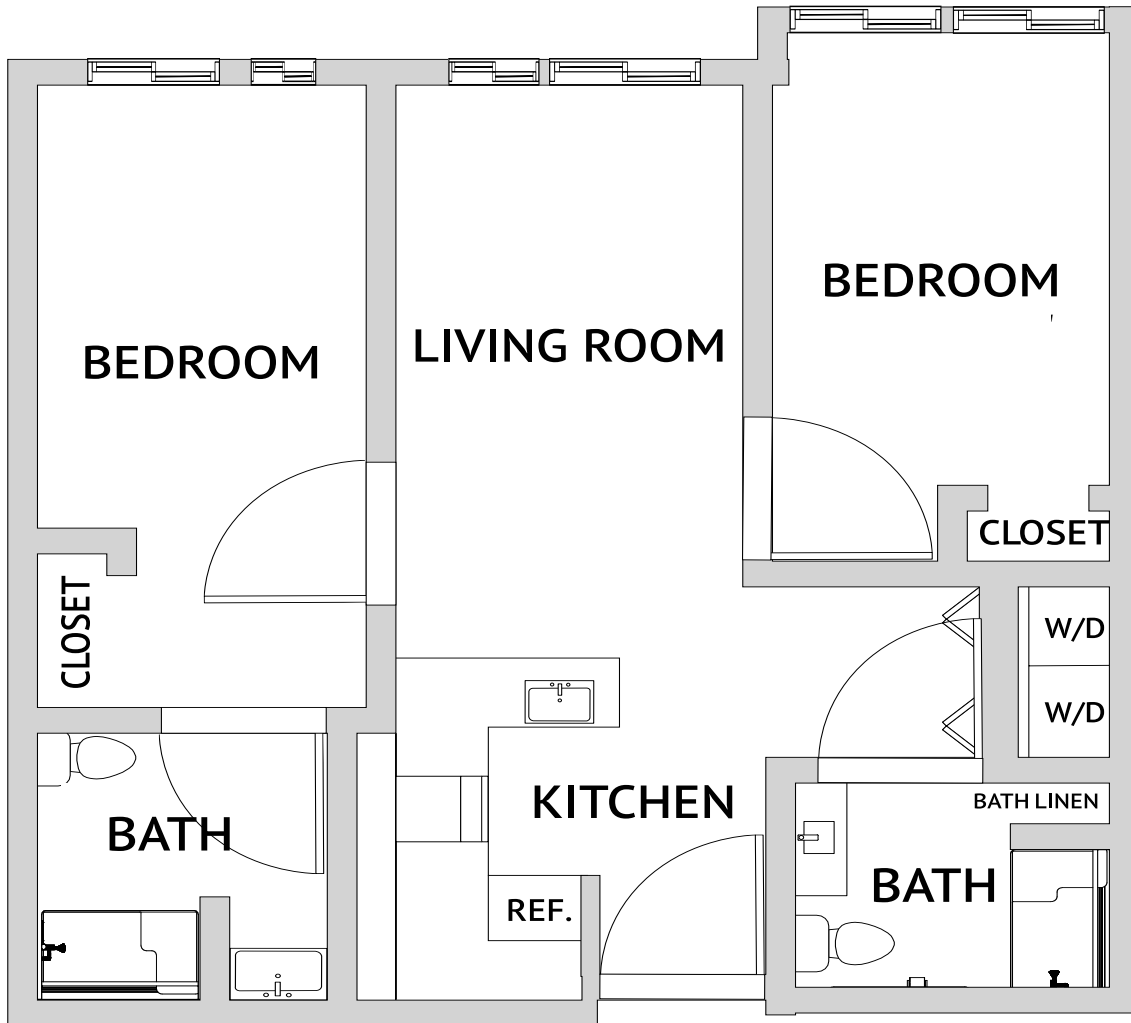

Loring: Two Bedroom

911-992 Square Feet

Assisted Living

4610 Almaden Expressway, San Jose, CA 95118 | 669-258-4567 | watermarkalmaden.com

Floor plans are not to scale and are shown for comparative purposes only. Actual apartment floor plans may have minor variations.

Tilton: Two Bedroom

1,021-1,091 Square Feet

Assisted Living

4610 Almaden Expressway, San Jose, CA 95118 | 669-258-4567 | watermarkalmaden.com

Floor plans are not to scale and are shown for comparative purposes only. Actual apartment floor plans may have minor variations.