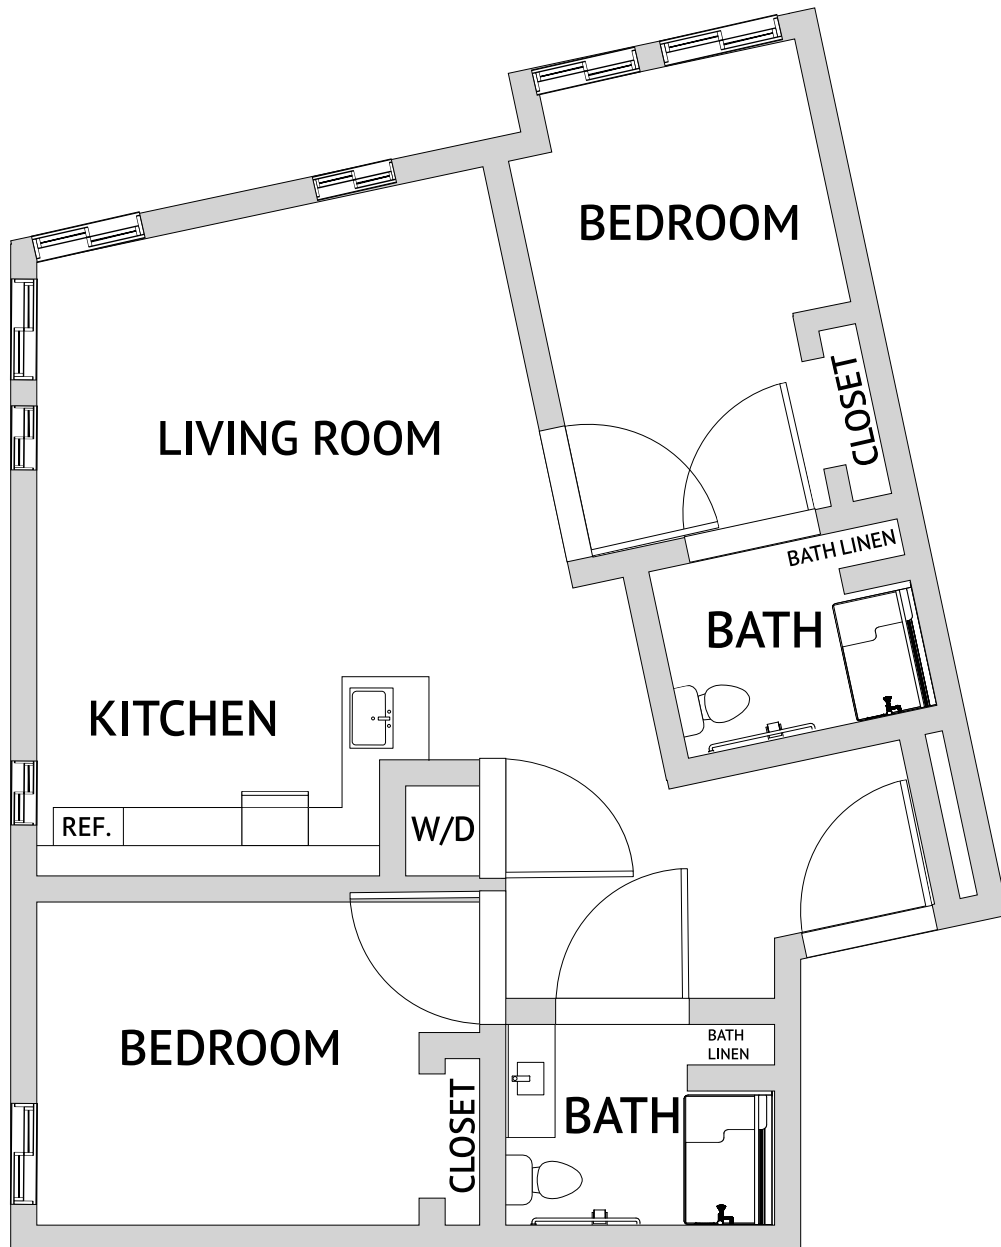

Loring: Two Bedroom

911-992 Square Feet

Assisted Living

4610 Almaden Expressway, San Jose, CA 95118 | 669-258-4567 | watermarkalmaden.com

Floor plans are not to scale and are shown for comparative purposes only. Actual apartment floor plans may have minor variations.

Tilton: Two Bedroom

1,021-1,091 Square Feet

Assisted Living

4610 Almaden Expressway, San Jose, CA 95118 | 669-258-4567 | watermarkalmaden.com

Floor plans are not to scale and are shown for comparative purposes only. Actual apartment floor plans may have minor variations.