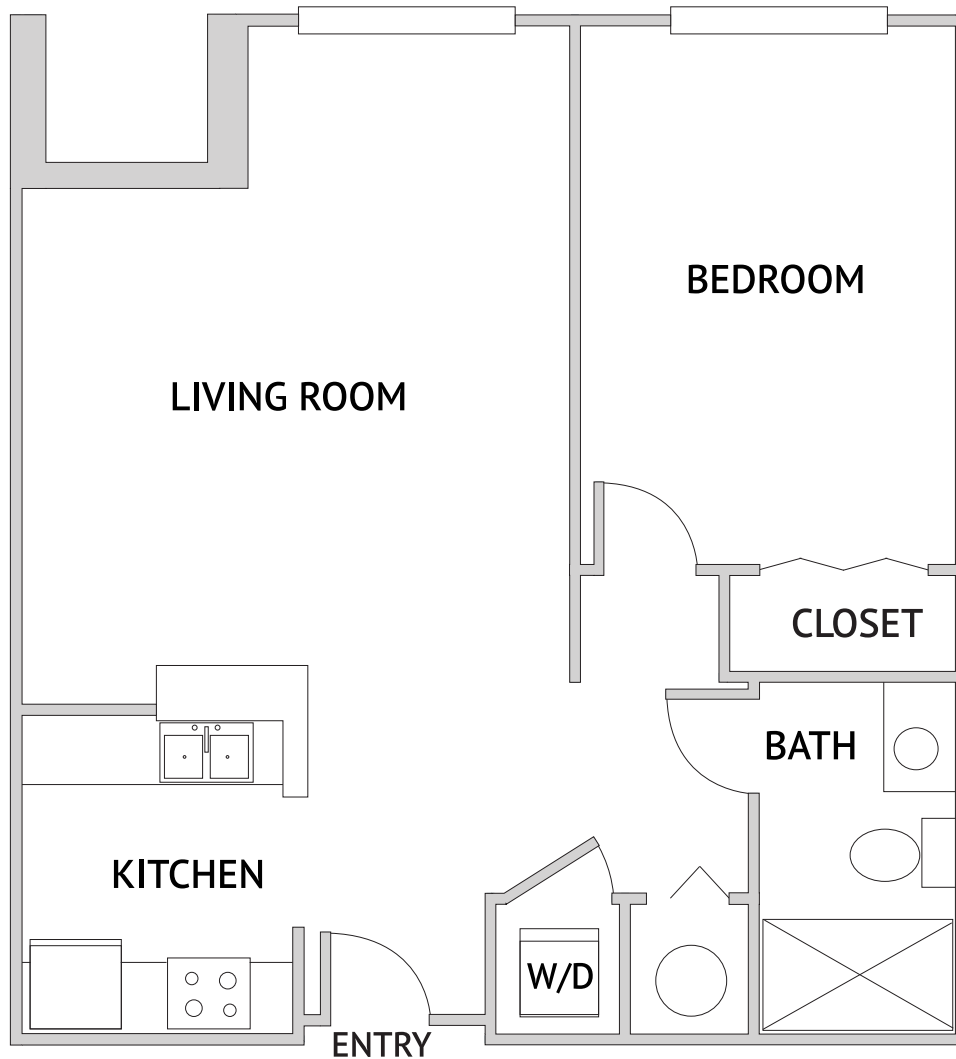

CORSICA – ONE BEDROOM

Approx. 627 Square Feet

Floor plans are not to scale and are shown for comparative purposes only.
Actual apartment floor plans may have minor variations.

SOVANA – ONE BEDROOM

Approx. 695 Square Feet

Floor plans are not to scale and are shown for comparative purposes only.
Actual apartment floor plans may have minor variations.

PISA – ONE BEDROOM DELUXE

Approx. 756 Square Feet

Floor plans are not to scale and are shown for comparative purposes only.
Actual apartment floor plans may have minor variations.

FLORENCE – TWO BEDROOM

Approx. 954 Square Feet

Floor plans are not to scale and are shown for comparative purposes only.
Actual apartment floor plans may have minor variations.

MASSA – TWO BEDROOM DELUXE

Approx. 1060 Square Feet

Floor plans are not to scale and are shown for comparative purposes only.
Actual apartment floor plans may have minor variations.