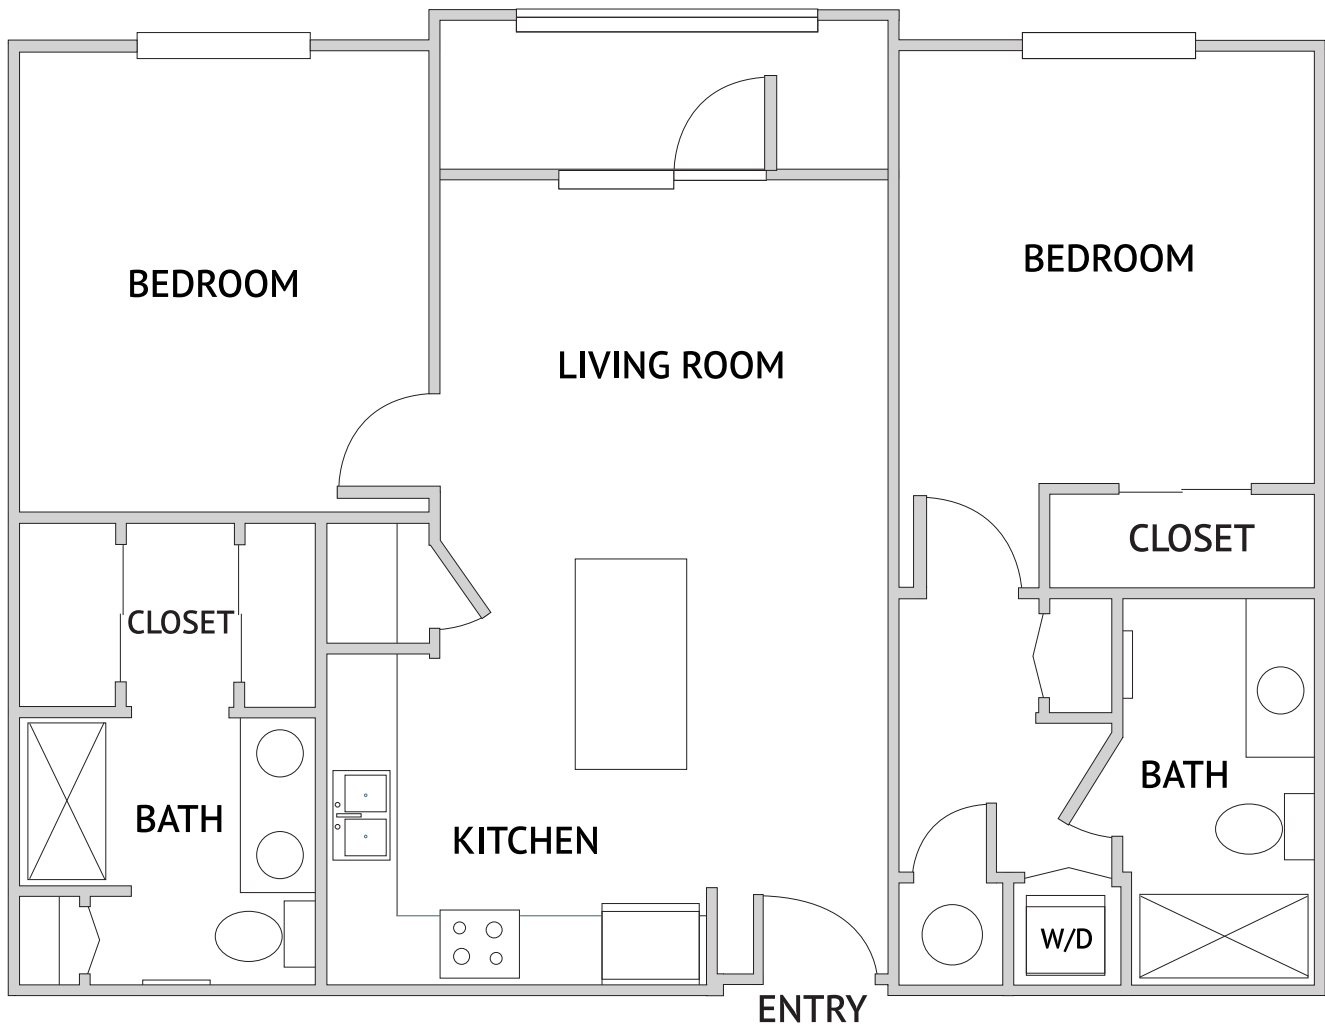

Floor plans are not to scale and are shown for comparative purposes only.
Actual apartment floor plans may have minor variations.

PISA – ONE BEDROOM DELUXE

Approx. 756 Square Feet

Floor plans are not to scale and are shown for comparative purposes only.
Actual apartment floor plans may have minor variations.

FLORENCE – TWO BEDROOM

Approx. 954 Square Feet

Floor plans are not to scale and are shown for comparative purposes only.
Actual apartment floor plans may have minor variations.

MASSA – TWO BEDROOM DELUXE

Approx. 1060 Square Feet

Floor plans are not to scale and are shown for comparative purposes only.
Actual apartment floor plans may have minor variations.