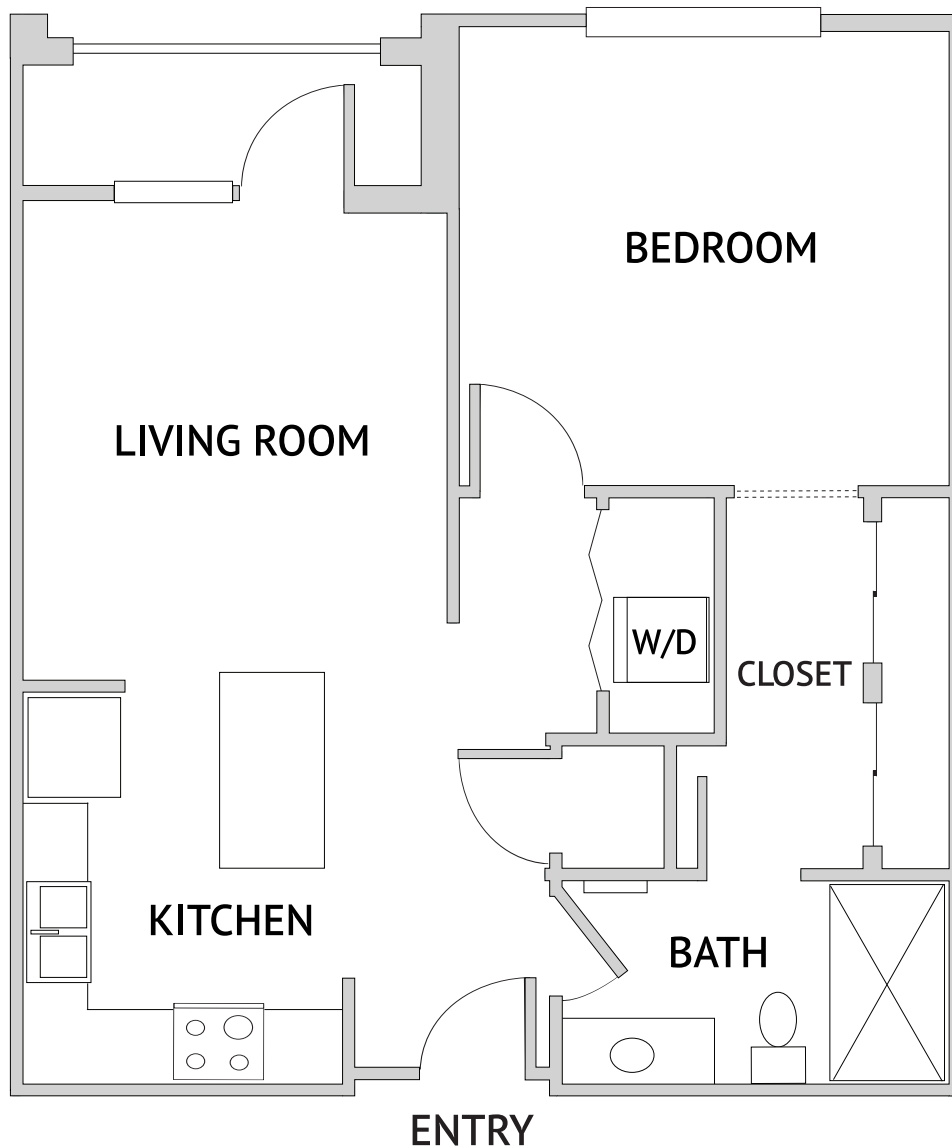

CORSICA – ONE BEDROOM

Approx. 627 Square Feet

Floor plans are not to scale and are shown for comparative purposes only.
Actual apartment floor plans may have minor variations.

SOVANA – ONE BEDROOM

Approx. 695 Square Feet

Floor plans are not to scale and are shown for comparative purposes only.
Actual apartment floor plans may have minor variations.

PISA – ONE BEDROOM DELUXE

Approx. 756 Square Feet

Floor plans are not to scale and are shown for comparative purposes only.
Actual apartment floor plans may have minor variations.

FLORENCE – TWO BEDROOM

Approx. 954 Square Feet

Floor plans are not to scale and are shown for comparative purposes only.
Actual apartment floor plans may have minor variations.

MASSA – TWO BEDROOM DELUXE

Approx. 1060 Square Feet

Floor plans are not to scale and are shown for comparative purposes only.
Actual apartment floor plans may have minor variations.