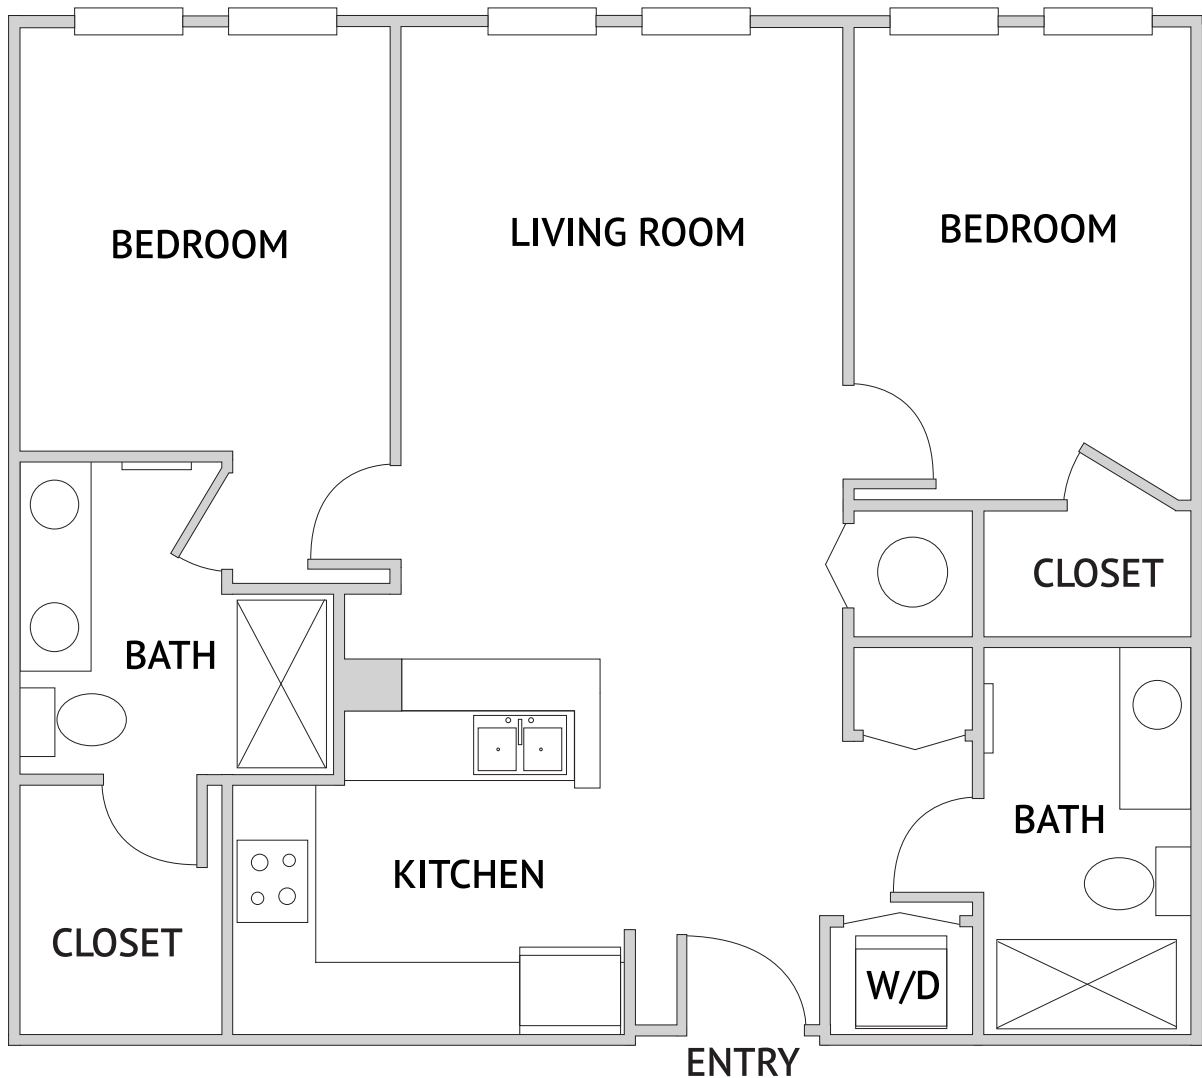

CORSICA – ONE BEDROOM

Approx. 627 Square Feet

Floor plans are not to scale and are shown for comparative purposes only.
Actual apartment floor plans may have minor variations.

SOVANA – ONE BEDROOM

Approx. 695 Square Feet

Floor plans are not to scale and are shown for comparative purposes only.
Actual apartment floor plans may have minor variations.

PISA – ONE BEDROOM DELUXE

Approx. 756 Square Feet

Floor plans are not to scale and are shown for comparative purposes only.
Actual apartment floor plans may have minor variations.

FLORENCE – TWO BEDROOM

Approx. 954 Square Feet

Floor plans are not to scale and are shown for comparative purposes only.
Actual apartment floor plans may have minor variations.

MASSA – TWO BEDROOM DELUXE

Approx. 1060 Square Feet

Floor plans are not to scale and are shown for comparative purposes only.
Actual apartment floor plans may have minor variations.