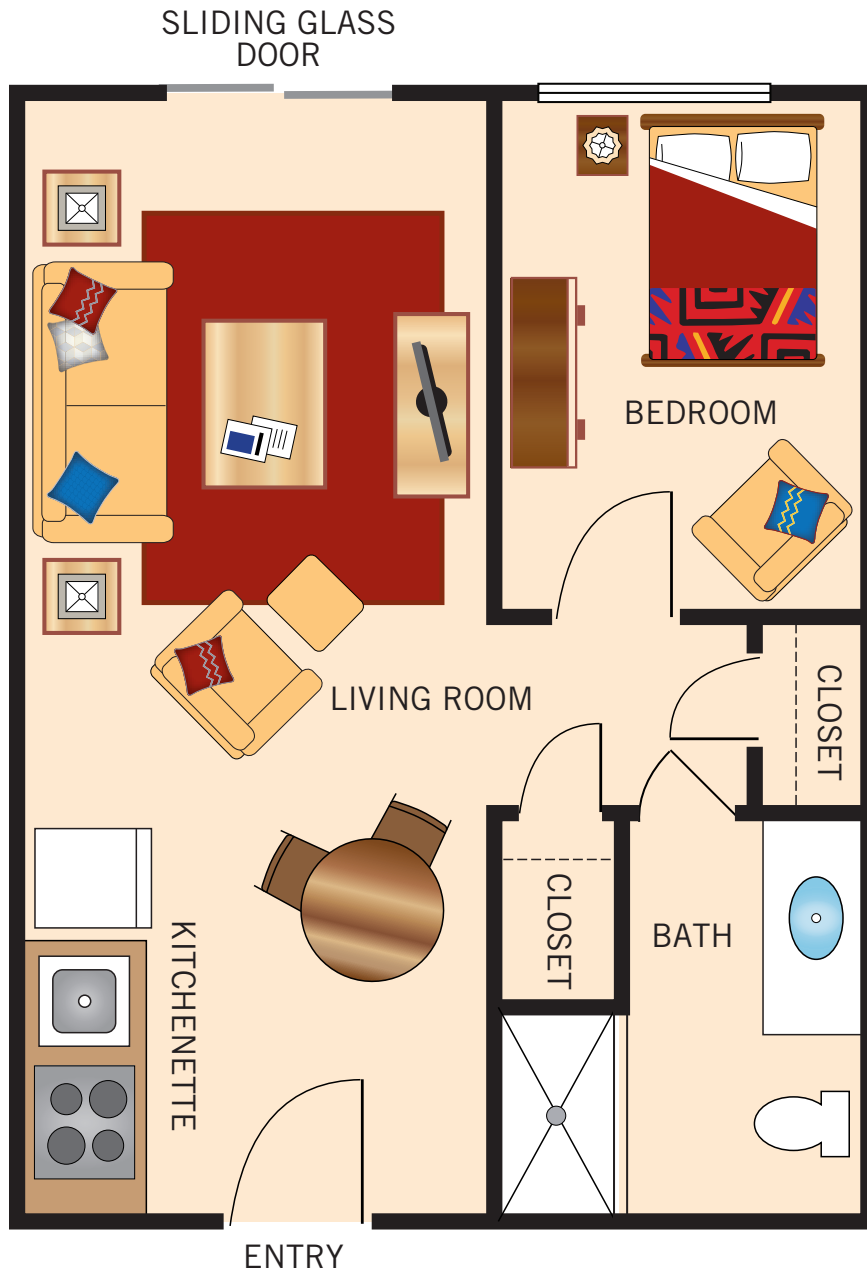

STUDIO

400 Square Feet

Floor plans are not to scale and are shown for comparative purposes only.
Actual apartment floor plans may have minor variations.

ONE BEDROOM

475 Square Feet

Floor plans are not to scale and are shown for comparative purposes only.
Actual apartment floor plans may have minor variations.

ONE BEDROOM DELUXE

600 Square Feet

Floor plans are not to scale and are shown for comparative purposes only.
Actual apartment floor plans may have minor variations.

ONE BEDROOM ALCOVE

650 Square Feet

Floor plans are not to scale and are shown for comparative purposes only.
Actual apartment floor plans may have minor variations.