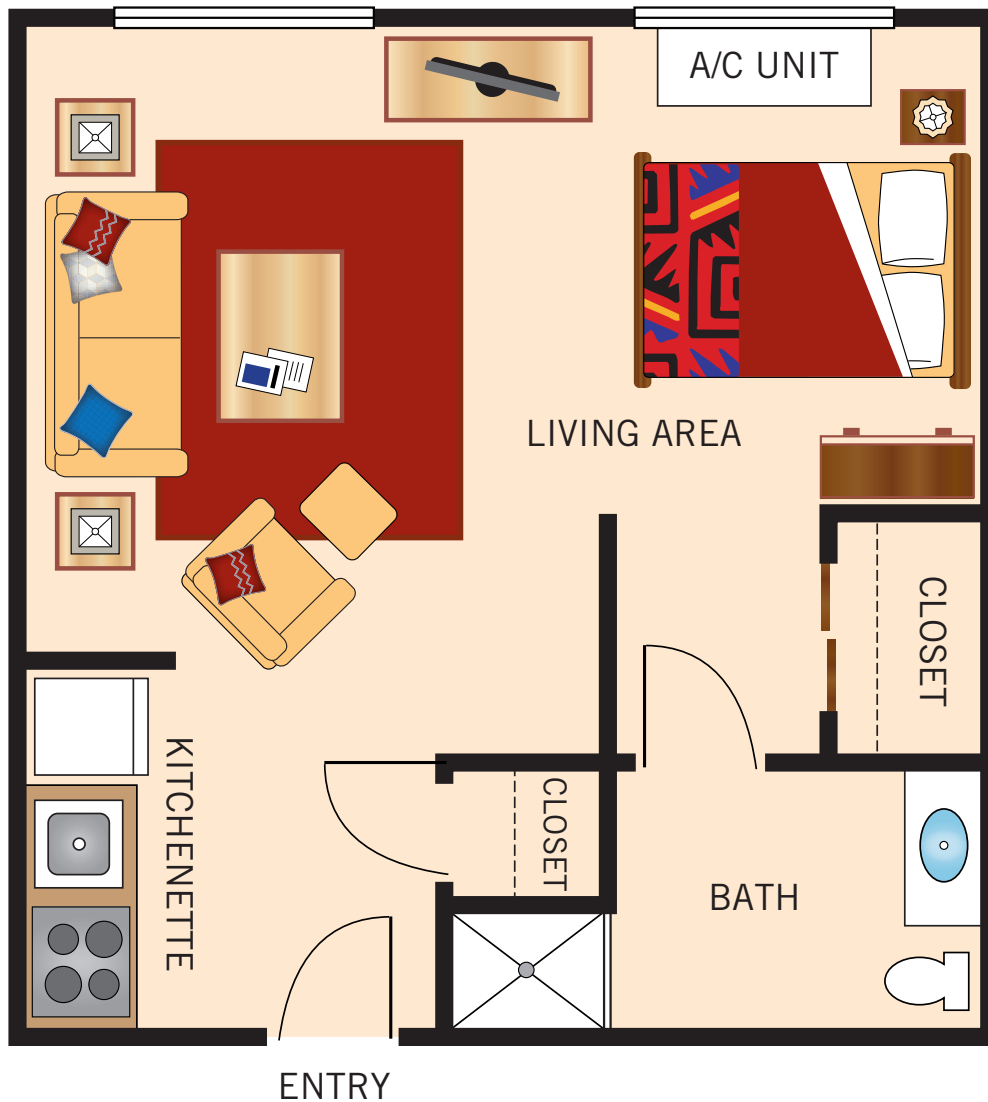

STUDIO

400 Square Feet

Floor plans are not to scale and are shown for comparative purposes only.
Actual apartment floor plans may have minor variations.

ONE BEDROOM

475 Square Feet

Floor plans are not to scale and are shown for comparative purposes only.
Actual apartment floor plans may have minor variations.

ONE BEDROOM DELUXE

600 Square Feet

Floor plans are not to scale and are shown for comparative purposes only.
Actual apartment floor plans may have minor variations.

ONE BEDROOM ALCOVE

650 Square Feet

Floor plans are not to scale and are shown for comparative purposes only.
Actual apartment floor plans may have minor variations.