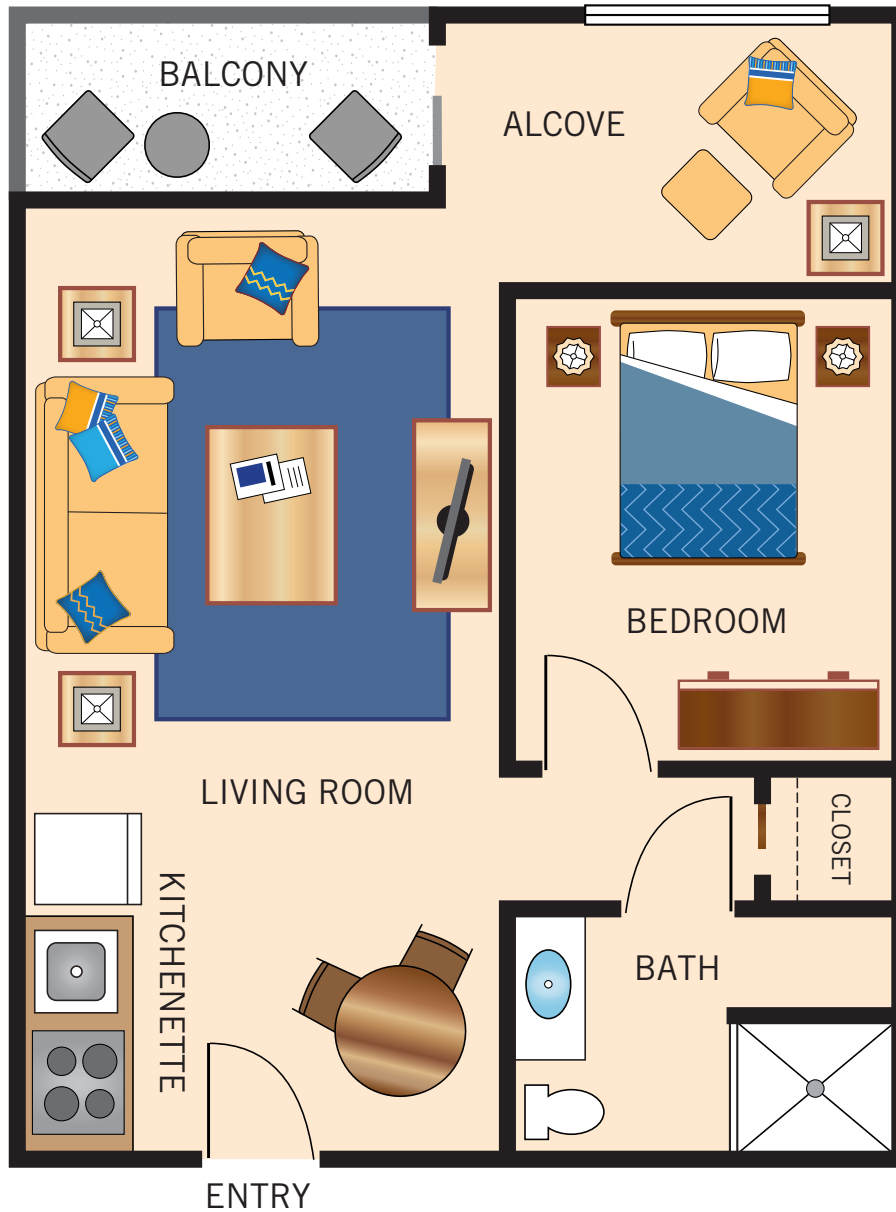

STUDIO

400 Square Feet

Floor plans are not to scale and are shown for comparative purposes only.
Actual apartment floor plans may have minor variations.

ONE BEDROOM

475 Square Feet

Floor plans are not to scale and are shown for comparative purposes only.
Actual apartment floor plans may have minor variations.

ONE BEDROOM DELUXE

600 Square Feet

Floor plans are not to scale and are shown for comparative purposes only.
Actual apartment floor plans may have minor variations.

ONE BEDROOM ALCOVE

650 Square Feet

Floor plans are not to scale and are shown for comparative purposes only.
Actual apartment floor plans may have minor variations.