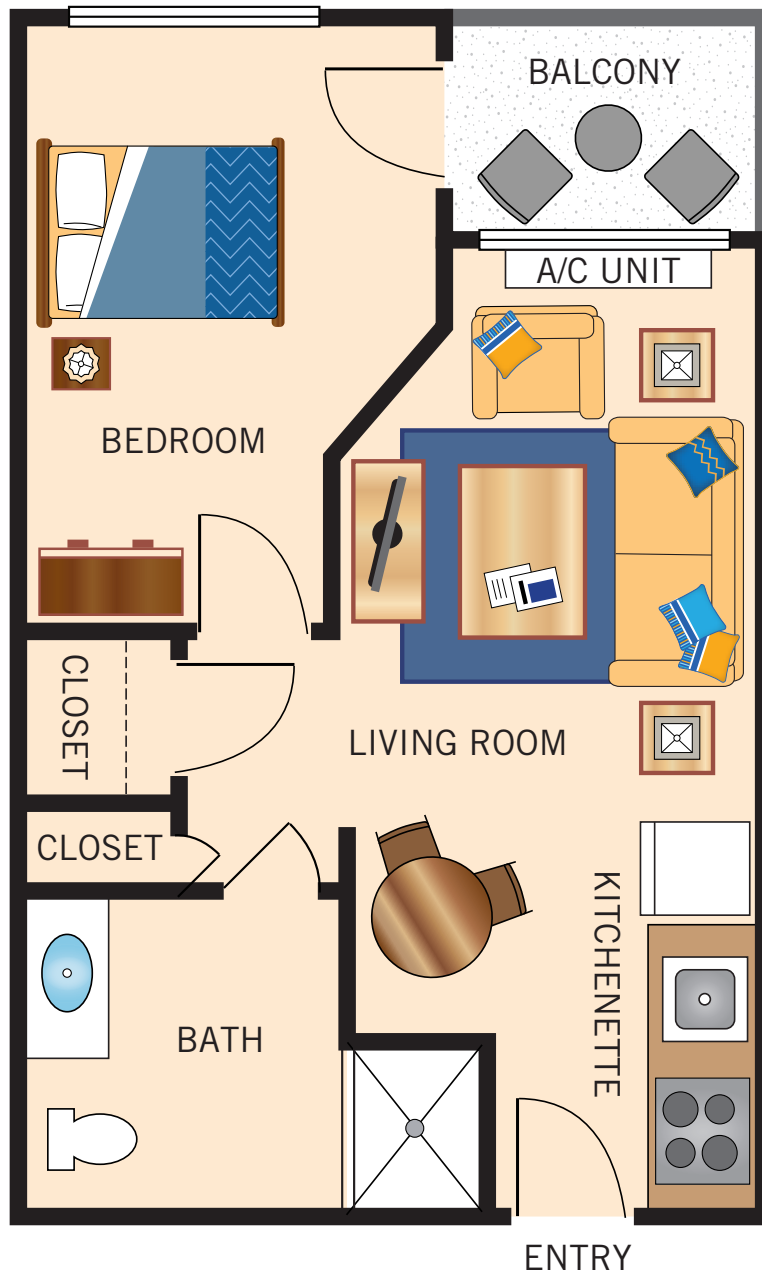

STUDIO

400 Square Feet

Floor plans are not to scale and are shown for comparative purposes only.
Actual apartment floor plans may have minor variations.

ONE BEDROOM

475 Square Feet

Floor plans are not to scale and are shown for comparative purposes only.
Actual apartment floor plans may have minor variations.

ONE BEDROOM DELUXE

600 Square Feet

Floor plans are not to scale and are shown for comparative purposes only.
Actual apartment floor plans may have minor variations.

ONE BEDROOM ALCOVE

650 Square Feet

Floor plans are not to scale and are shown for comparative purposes only.
Actual apartment floor plans may have minor variations.