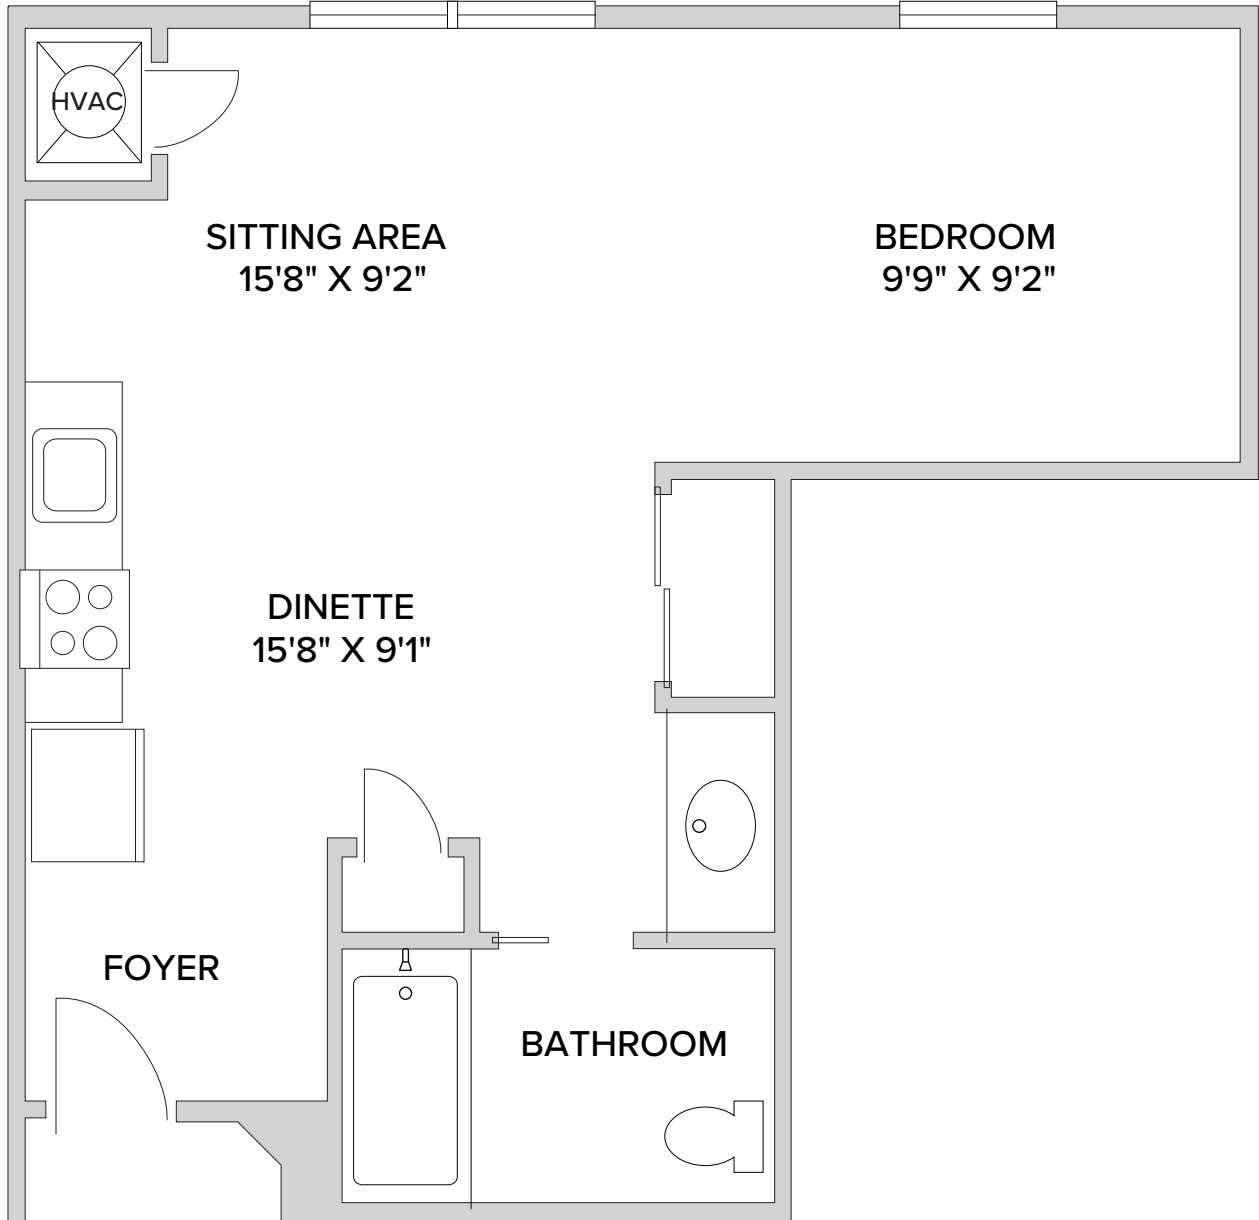

**Juniper – Studio**

491 Square Feet

5877 Pleasant Hill Road | Milford, OH 45150 | 513-831-5222 | PinebrookLiving.com

*Floor plans are not to scale and are shown for comparative purposes only. Actual apartment floor plans may have minor variations.*